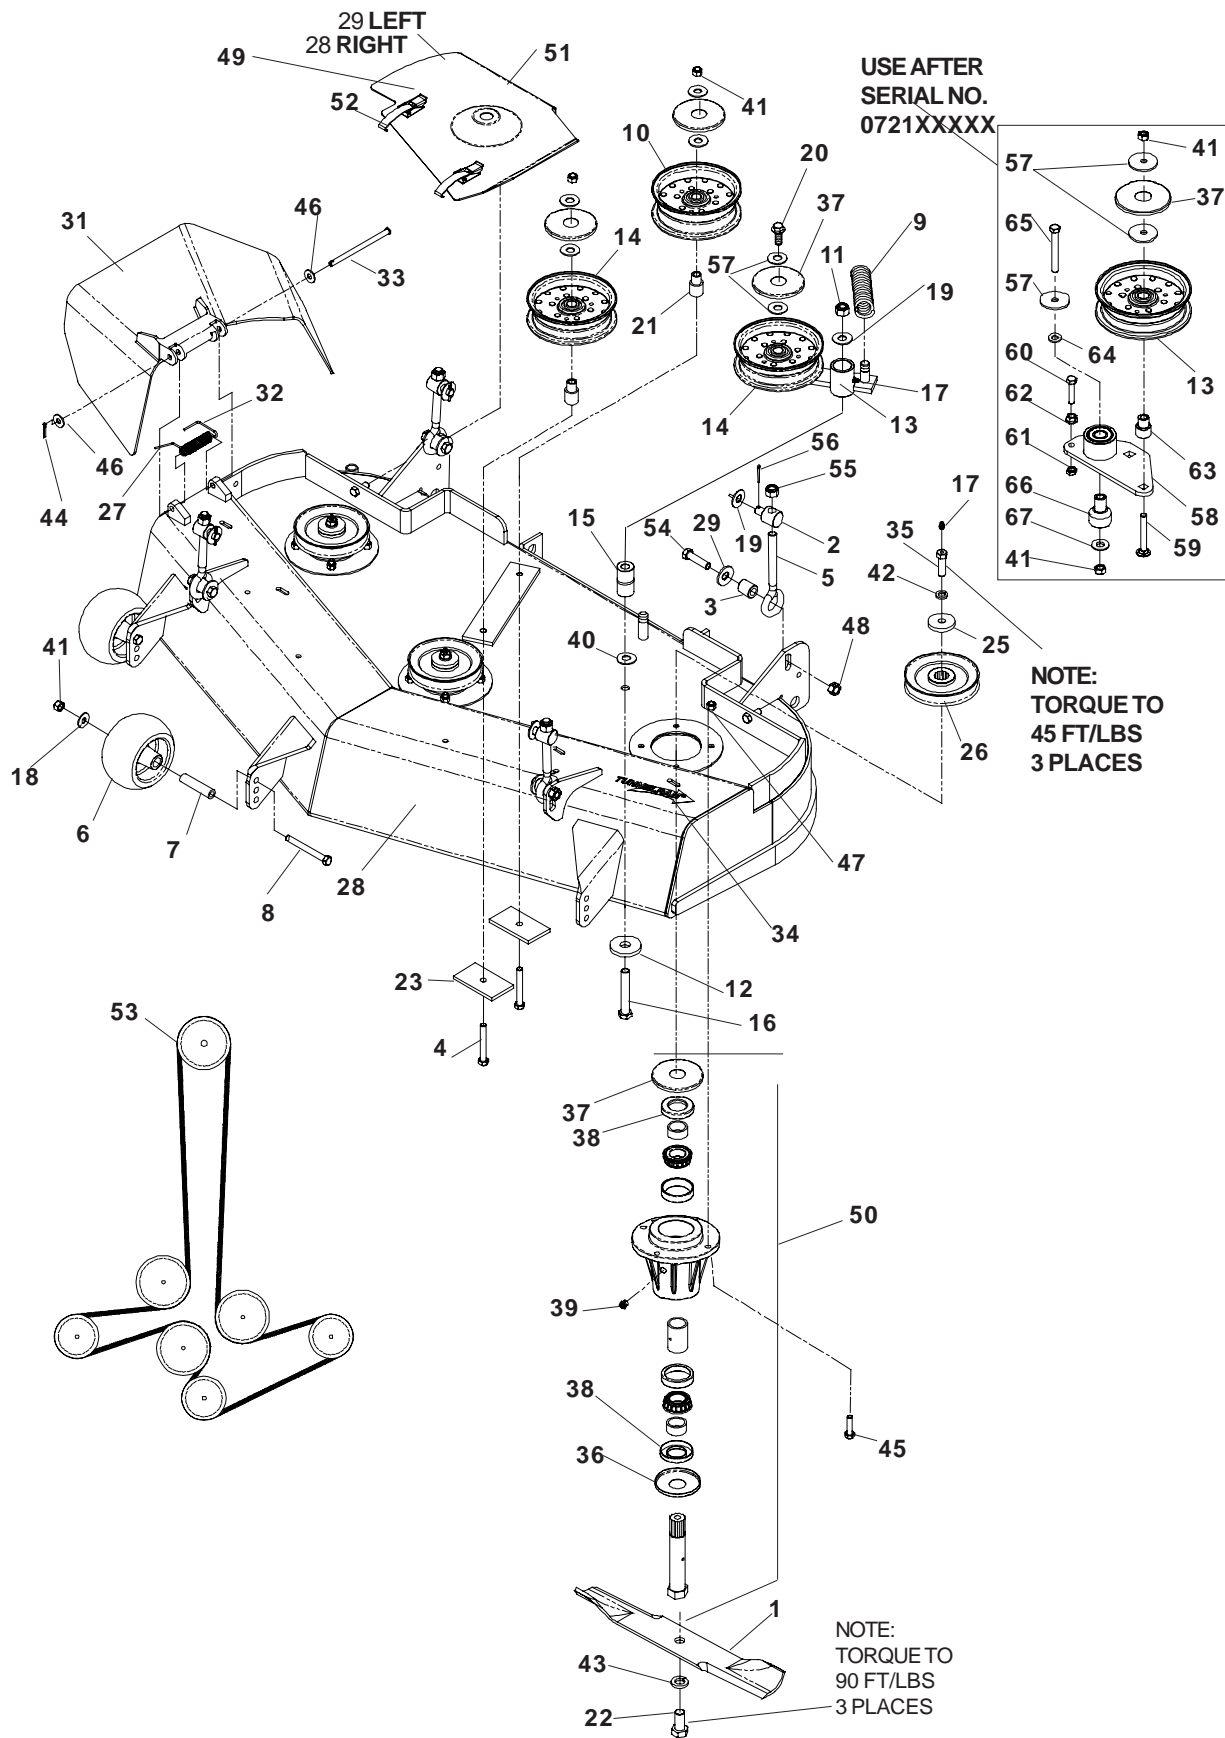

42" CUTTING DECK

ITEM	PART NO.	QTY.	DESCRIPTION	ITEM	PART NO.	QTY.	DESCRIPTION
1	539 119227	4	EYE BOLT	37	539 108450	6	TOP DUST CAP
2	539 114404	4	SPACER	38	539 108754	2	SHAFT SEAL
3	539 102612	2	HCS, $\frac{3}{8}$ -16 x $2\frac{3}{4}$	39	539 977326	1	PLUG, VENTED
4	539 114405	4	SWIVEL	40	539 113104	1	WASHER, $\frac{1}{2}$
5	539 102643	2	ROLLER, ANTI SCALP	41	539 976979	4	NUT, $\frac{3}{8}$ -16, NYLOC
6	539 102698	2	BUSHING	42	539 990247	3	LOCKWASHER, $\frac{7}{16}$
7	539 102754	2	HCS, $\frac{3}{8}$ -16 x $3\frac{1}{2}$, GR8	43	539 990333	3	LOCKWASHER, $\frac{5}{8}$
8	539 103256	1	SPRING, EXTENSION	44	539 990365	1	PIN COTTER, $\frac{1}{8}$ x $\frac{3}{4}$
9	539 103258	1	PULLEY, IDLER	45	539 990627	12	HCS, $\frac{5}{16}$ -18 x $1\frac{1}{4}$
10	539 101331	1	NUT, $\frac{1}{2}$ -13, NYLOC	46	539 990692	2	WASHER, $\frac{5}{16}$
11	539 102243	1	WASHER, .65	47	539 990717	12	NUT, $\frac{5}{16}$ -18, NYLOC
12	539 103230	1	IDLER ARM	48	539 990839	4	NUT, $\frac{7}{16}$ -14, CNTRLCK, GRA
13	539 103257	2	PULLEY, IDLER	49	539 110740	4	POP RIVET
14	539 103427	1	BUSHING, PIVOT	50	539 114820	3	SPINDLE ASSEMBLY
15	539 103433	1	HCS, $\frac{1}{2}$ -13 x $3\frac{1}{4}$	51	539 105746	1	DECAL, EURO SEVERING
16	539 976998	4	ZERK, STRAIGHT, $\frac{1}{4}$ -28	52	539 109660	2	DRAW LATCH
17	539 990517	3	WASHER, $\frac{3}{8}$	53	539 110832	1	DECK BELT
18	539 990550	5	WASHER, $\frac{9}{16}$	54	539 108073	4	HCS, $\frac{7}{16}$ -14 x $1\frac{3}{4}$
19	539 990582	1	HCS, $\frac{3}{8}$ -16 x 1,	55	539 101331	4	NUT, $\frac{1}{2}$ -13, NYLOC
20	539 103295	2	BUSHING, IDLER	56	539 109246	4	PIN, COTTER, $\frac{1}{8}$ x 1
21	539 103299	3	HCS, $\frac{5}{8}$ -18 x $1\frac{1}{4}$	57	539 111897	6	WASHER, $\frac{3}{8}$, SPEC
22	539 103303	2	PAD	58	539 130391	1	ARM, IDLER, W/BEARINGS
23	539 112484	4	SPRING WASHER, $\frac{1}{2}$	59	539 130235	1	RHSNB, $\frac{3}{8}$ -16 x $2\frac{3}{4}$,
24	539 106504	3	WASHER, .469	60	539 107042	1	HCS, $\frac{3}{8}$ -16 x $1\frac{1}{2}$, GR8
25	539 107276	3	PULLEY	61	539 109332	1	NUT, $\frac{3}{8}$ -16, JAM
26	539 107627	2	CAP-SLEEVE	62	539 990613	1	NUT, $\frac{3}{8}$ -16, WHIZLK
27	539 111375	1	DECK W/DECALS	63	539 130242	1	BUSHING, IDLER
28	539 109663	1	BELT SHIELD, RIGHT	64	539 990122	1	WASHER, $\frac{3}{8}$, SAE
29	539 109664	1	BELT SHIELD, LEFT	65	539 101341	1	HCS, $\frac{3}{8}$ -16 x 3
30	539 109681	3	BLADE, $14\frac{5}{8}$"	66	539 130205	1	PIVOT, BEARING
31	539 110731	1	DISCHARGE CHUTE	67	539 990517	1	WASHER, $\frac{3}{8}$
32	539 110735	1	SPRING, TORSION	NOT SHOWN			
33	539 110736	1	PIN-CLEVIS, $\frac{5}{16}$ DIA. x 5.19		539 111370	2	CONFINEMENT PLATE
34	539 111560	1	DECAL, TUNNEL RAM				
35	539 112120	3	HCS, $\frac{7}{16}$ -20 x $1\frac{1}{2}$, GR8				
36	539 108449	1	BOTTOM DUST CAP				

48" CUTTING DECK