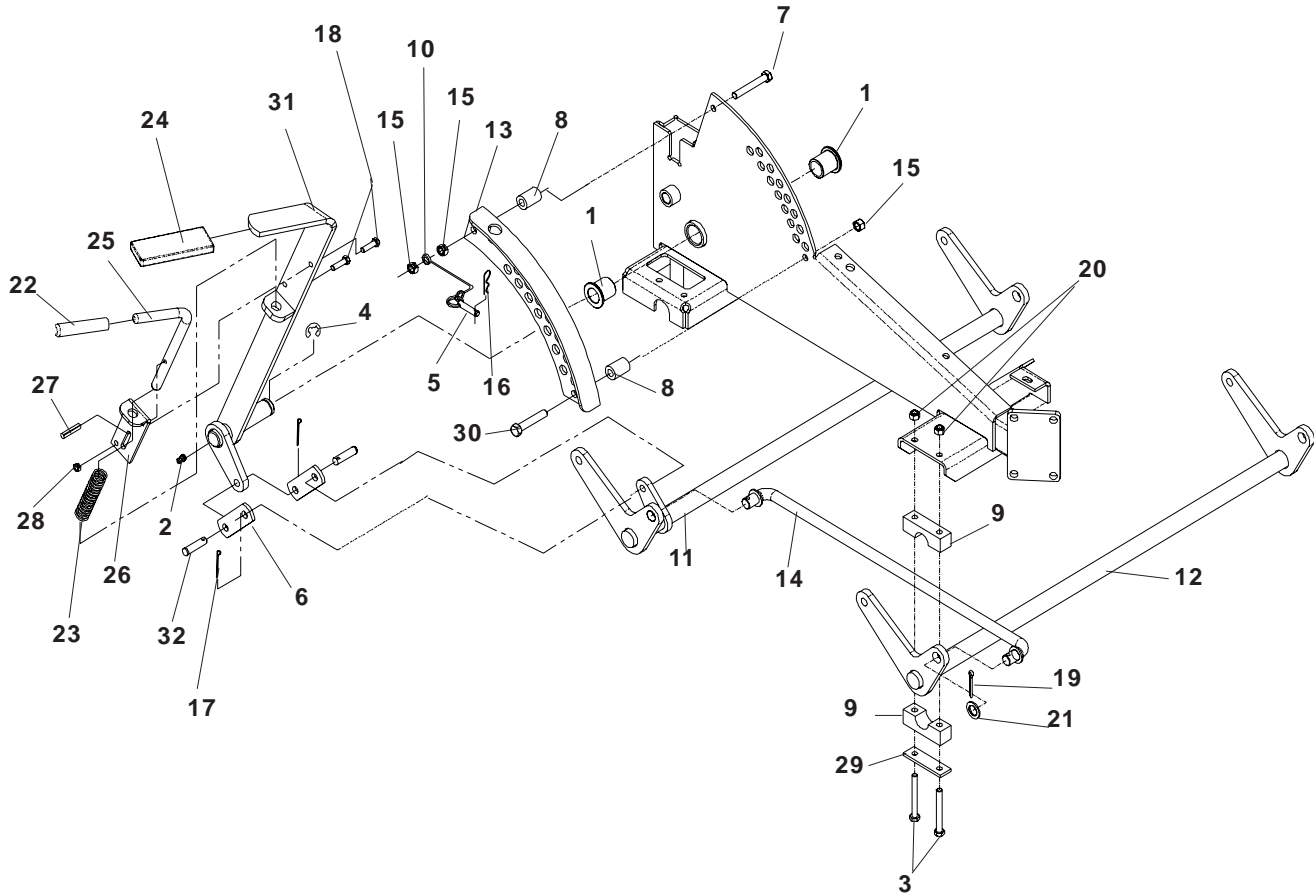

HYDRAULIC PUMP - MOTOR

ITEM	PART NO.	QTY.	DESCRIPTION	ITEM	PART NO.	QTY.	DESCRIPTION
1	539 101165	1	FILTER HEAD	27	539 110813	4	"U" TYPE RETAINER
2	539 101176	2	PULLEY	28	539 AA0814	1	TANK MOUNT
3	539 101177	2	KEY, 5MM SQ x 30MM	29	539 110815	1	WIRE CLIP
4	539 101202	1	CAP-HYDRO RESERVOIR	30	539 110837	1	"T" ASSEMBLY
5	539 101237	4	FITTING, F6400-8-8-0	31	539 111814	1	"T" ASSEMBLY
6	539 101238	5	FITTING, F6801-6-6-0	32	539 112671	2	10CC PUMP W/RTN'S
7	539 101331	1	NUT, ½ -13, NYLOC	33	539 113782	1	HYDRAULIC FITTING
8	539 102236	1	PAD	34	539 976688	1	PULLEY, IDLER
9	539 102396	4	STRAIGHT FITTING	35	539 976695	1	BUSHING, FLANGE IDLER
10	539 102606	1	FILTER ELEMENT	36	539 976978	4	NUT, ¼ -20, NYLOC
11	539 102717	4	SCREW, 5/16-18 x 5/8	37	539 976979	4	NUT, 3/8 -16, NYLOC
12	539 103115	4	"O" RING, ¾	38	539 976998	1	ZERK, STRAIGHT, ¼ -28
13	539 103116	4	"O" RING, ½	39	539 990052	6	LOCKWASHER, ¼
14	539 103117	6	"O" RING, 3/8	40	539 990072	2	HCS, ¼ -20 x 5/8
15	539 103118	8	"O" RING FLARE, 3/8	41	539 990517	1	WASHER, 3/8
16	539 103119	8	"O" RING FLARE, ½	42	539 990546	5	NUT, 3/8 -16, CENTERLOCK
17	539 103256	1	SPRING, EXTENSION	43	539 990550	1	WASHER, 9/16
18	539 103427	1	BUSHING, PIVOT	44	539 990580	8	HCS, ¼ -20 x ¾
19	539 103433	1	HCS, ½ -13 x 3¼	45	539 990582	4	HCS, 3/8 -16 x 1, WHIZLK
20	539 104388	1	IDLER ARM	46	539 990588	1	HCS, 3/8 -16 x 2
21	539 104722	1	HOSE	47	539 990598	8	WASHER, ¼
22	539 105024	1	OIL TANK	48	539 990613	1	NUT, 3/8 -16, WHIZLK
23	539 105168	1	CAP	49	539 990717	4	5/16 NYLOC NUT
24	539 106887	1	PUMP BELT	50	539 990730	1	HCS, 3/8 -16 x 1¾
25	539 106896	4	HYDRAULIC LINE	51	539 103527	2	HYDRAULIC MOTOR W/RTNS
26	539 106933	1	OIL FILTER BRACKET				

MOWER LIFT / DECK LIFT