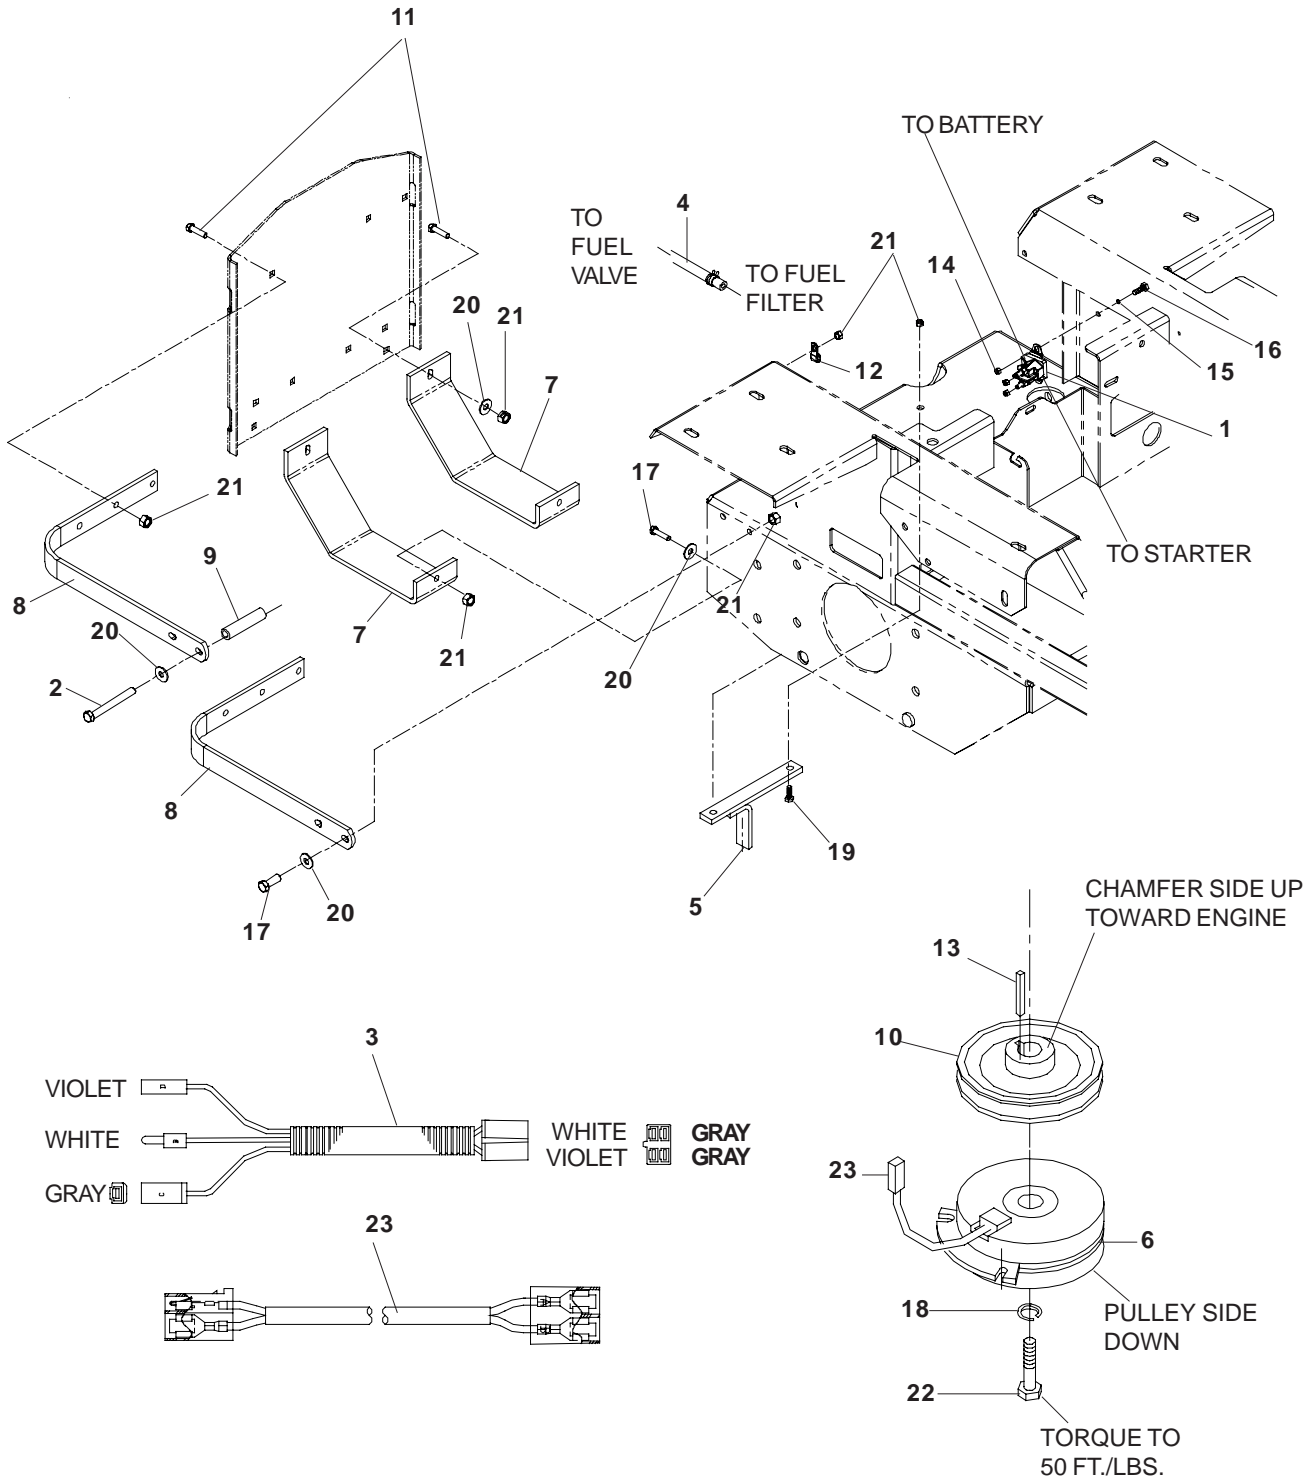

ENGINE

KAWASAKI MODEL 968999254, 968999255
968999256, 968999527