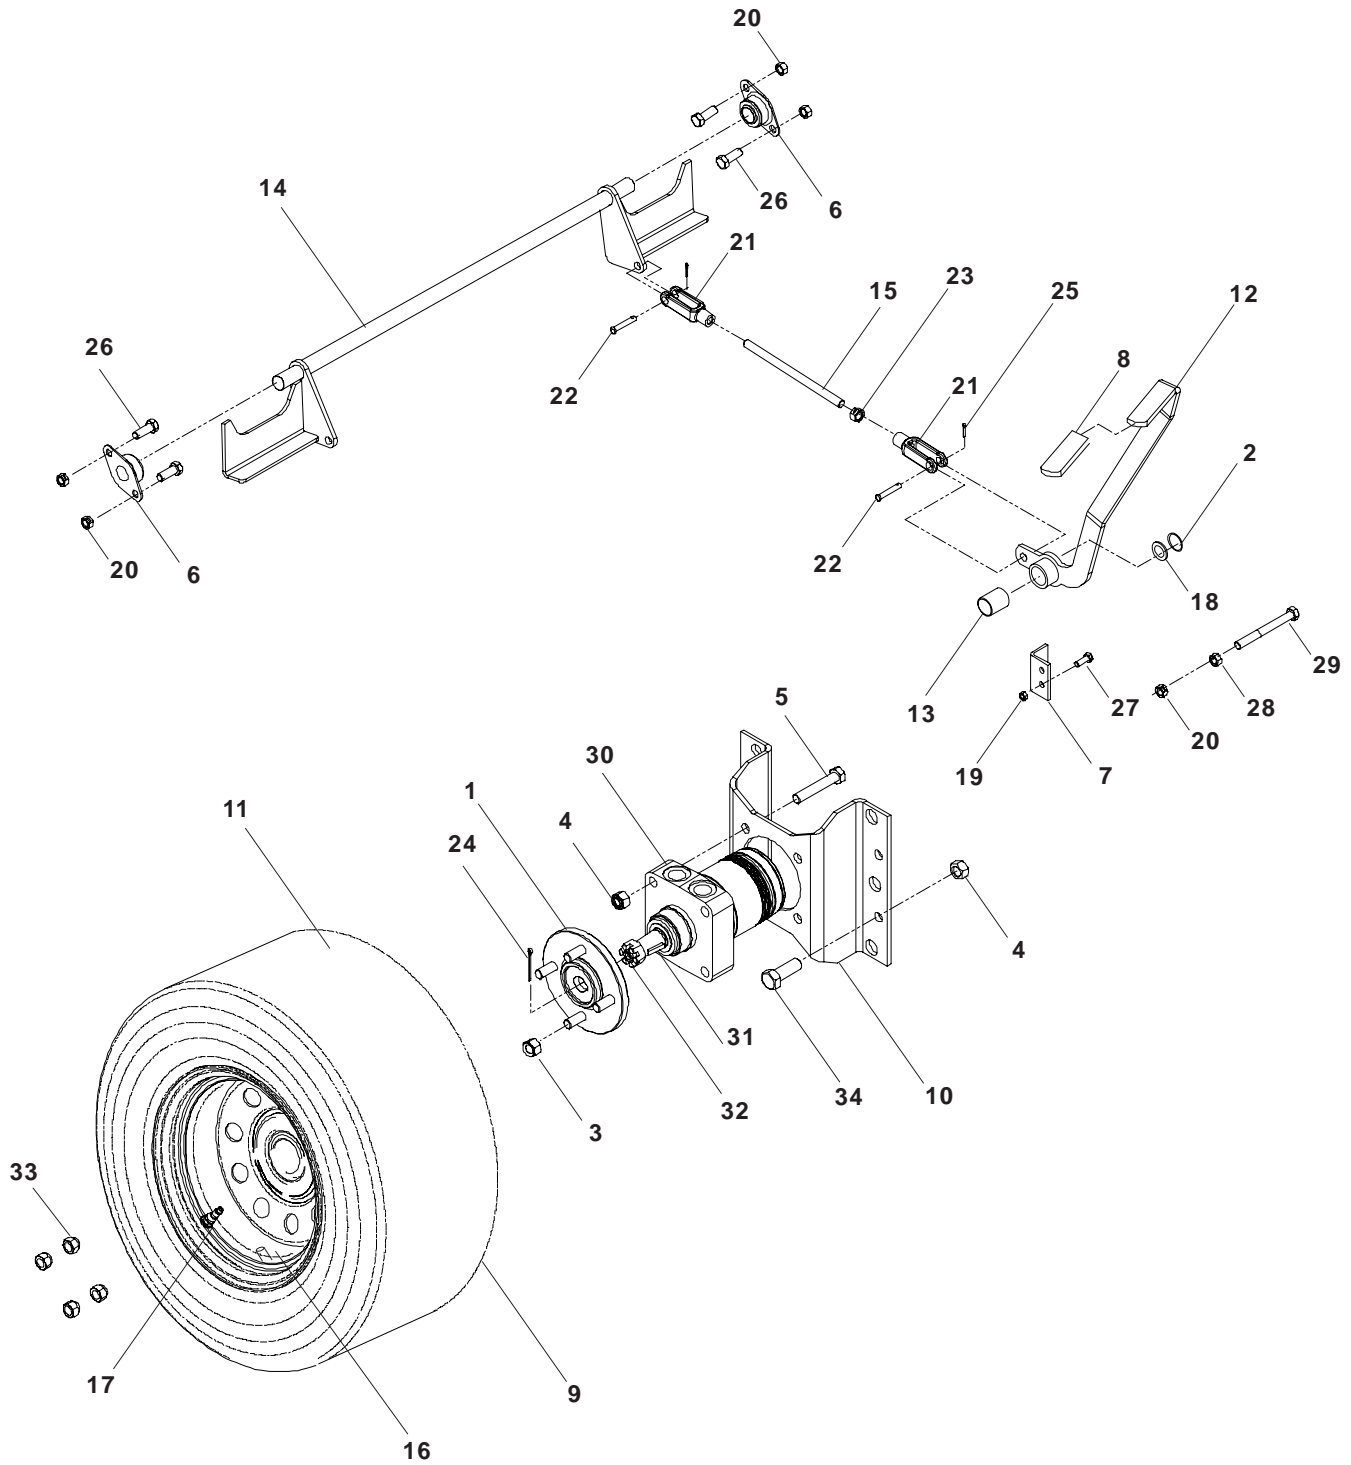

PARKING BRAKE

TE MODELS: 968999254, 968999255