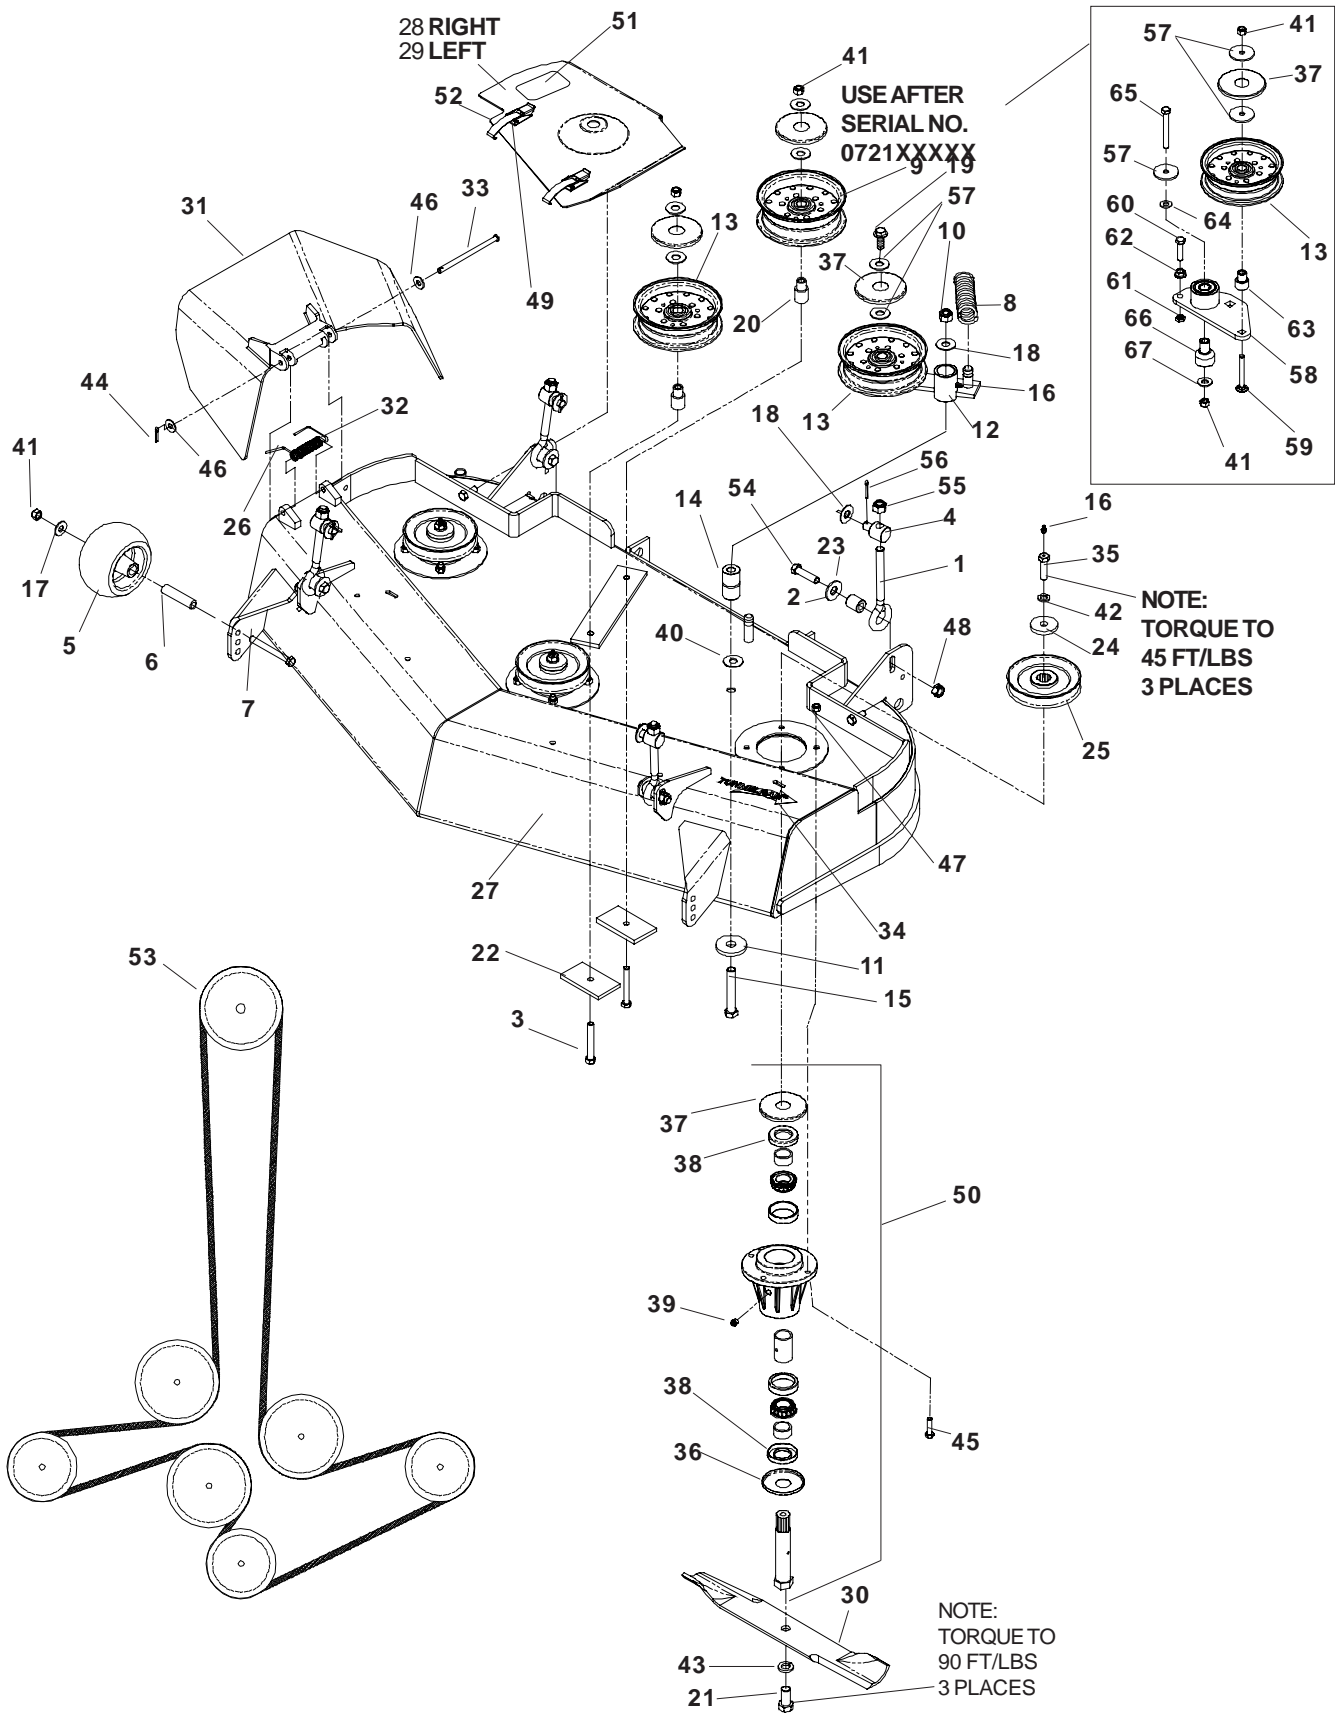

42" CUTTING DECK

42" CUTTING DECK

ITEM	PART NO.	QTY.	DESCRIPTION	ITEM	PART NO.	QTY.	DESCRIPTION
1	539 119227	4	EYE BOLT	37	539 108450	6	TOP DUST CAP
2	539 114404	4	SPACER	38	539 108754	2	SHAFT SEAL
3	539 102612	2	HCS, $\frac{3}{8}$ -16 x $2\frac{3}{4}$	39	539 977326	1	PLUG, VENTED
4	539 114405	4	SWIVEL	40	539 113104	1	WASHER, $\frac{1}{2}$
5	539 102643	2	ROLLER, ANTI SCALP	41	539 976979	4	NUT, $\frac{3}{8}$ -16, NYLOC
6	539 102698	2	BUSHING	42	539 990247	3	LOCKWASHER, $\frac{7}{16}$
7	539 102754	2	HCS, $\frac{3}{8}$ -16 x $3\frac{1}{2}$, GR8	43	539 990333	3	LOCKWASHER, $\frac{5}{8}$
8	539 103256	1	SPRING, EXTENSION	44	539 990365	1	PIN COTTER, $\frac{1}{8}$ x $\frac{3}{4}$
9	539 103258	1	PULLEY, IDLER	45	539 990627	12	HCS, $\frac{5}{16}$ -18 x $1\frac{1}{4}$
10	539 101331	1	NUT, $\frac{1}{2}$ -13, NYLOC	46	539 990692	2	WASHER, $\frac{5}{16}$
11	539 102243	1	WASHER, .65	47	539 990717	12	NUT, $\frac{5}{16}$ -18, NYLOC
12	539 103230	1	IDLER ARM	48	539 990839	4	NUT, $\frac{7}{16}$ -14, CNTRLCK, GRA
13	539 103257	2	PULLEY, IDLER	49	539 110740	4	POP RIVET
14	539 103427	1	BUSHING, PIVOT	50	539 114820	3	SPINDLE ASSEMBLY
15	539 103433	1	HCS, $\frac{1}{2}$ -13 x $3\frac{1}{4}$	51	539 105746	1	DECAL, EURO SEVERING
16	539 976998	4	ZERK, STRAIGHT, $\frac{1}{4}$ -28	52	539 109660	2	DRAW LATCH
17	539 990517	3	WASHER, $\frac{3}{8}$	53	539 110832	1	DECK BELT
18	539 990550	5	WASHER, $\frac{9}{16}$	54	539 108073	4	HCS, $\frac{7}{16}$ -14 x $1\frac{3}{4}$
19	539 990582	1	HCS, $\frac{3}{8}$ -16 x 1,	55	539 101331	4	NUT, $\frac{1}{2}$ -13, NYLOC
20	539 103295	2	BUSHING, IDLER	56	539 109246	4	PIN, COTTER, $\frac{1}{8}$ x 1
21	539 103299	3	HCS, $\frac{5}{8}$ -18 x $1\frac{1}{4}$	57	539 111897	6	WASHER, $\frac{3}{8}$, SPEC
22	539 103303	2	PAD	58	539 130391	1	ARM, IDLER, W/BEARINGS
23	539 112484	4	SPRING WASHER, $\frac{1}{2}$	59	539 130235	1	RHSNB, $\frac{3}{8}$ -16 x $2\frac{3}{4}$,
24	539 106504	3	WASHER, .469	60	539 107042	1	HCS, $\frac{3}{8}$ -16 x $1\frac{1}{2}$, GR8
25	539 107276	3	PULLEY	61	539 109332	1	NUT, $\frac{3}{8}$ -16, JAM
26	539 107627	2	CAP-SLEEVE	62	539 990613	1	NUT, $\frac{3}{8}$ -16, WHIZLK
27	539 111375	1	DECK W/DECALS	63	539 130242	1	BUSHING, IDLER
28	539 109663	1	BELT SHIELD, RIGHT	64	539 990122	1	WASHER, $\frac{3}{8}$, SAE
29	539 109664	1	BELT SHIELD, LEFT	65	539 101341	1	HCS, $\frac{3}{8}$ -16 x 3
30	539 109681	3	BLADE, $14\frac{5}{8}$"	66	539 130205	1	PIVOT, BEARING
31	539 110731	1	DISCHARGE CHUTE	67	539 990517	1	WASHER, $\frac{3}{8}$
32	539 110735	1	SPRING, TORSION	NOT SHOWN			
33	539 110736	1	PIN-CLEVIS, $\frac{5}{16}$ DIA. x 5.19		539 111370	2	CONFINEMENT PLATE
34	539 111560	1	DECAL, TUNNEL RAM				
35	539 112120	3	HCS, $\frac{7}{16}$ -20 x $1\frac{1}{2}$, GR8				
36	539 108449	1	BOTTOM DUST CAP