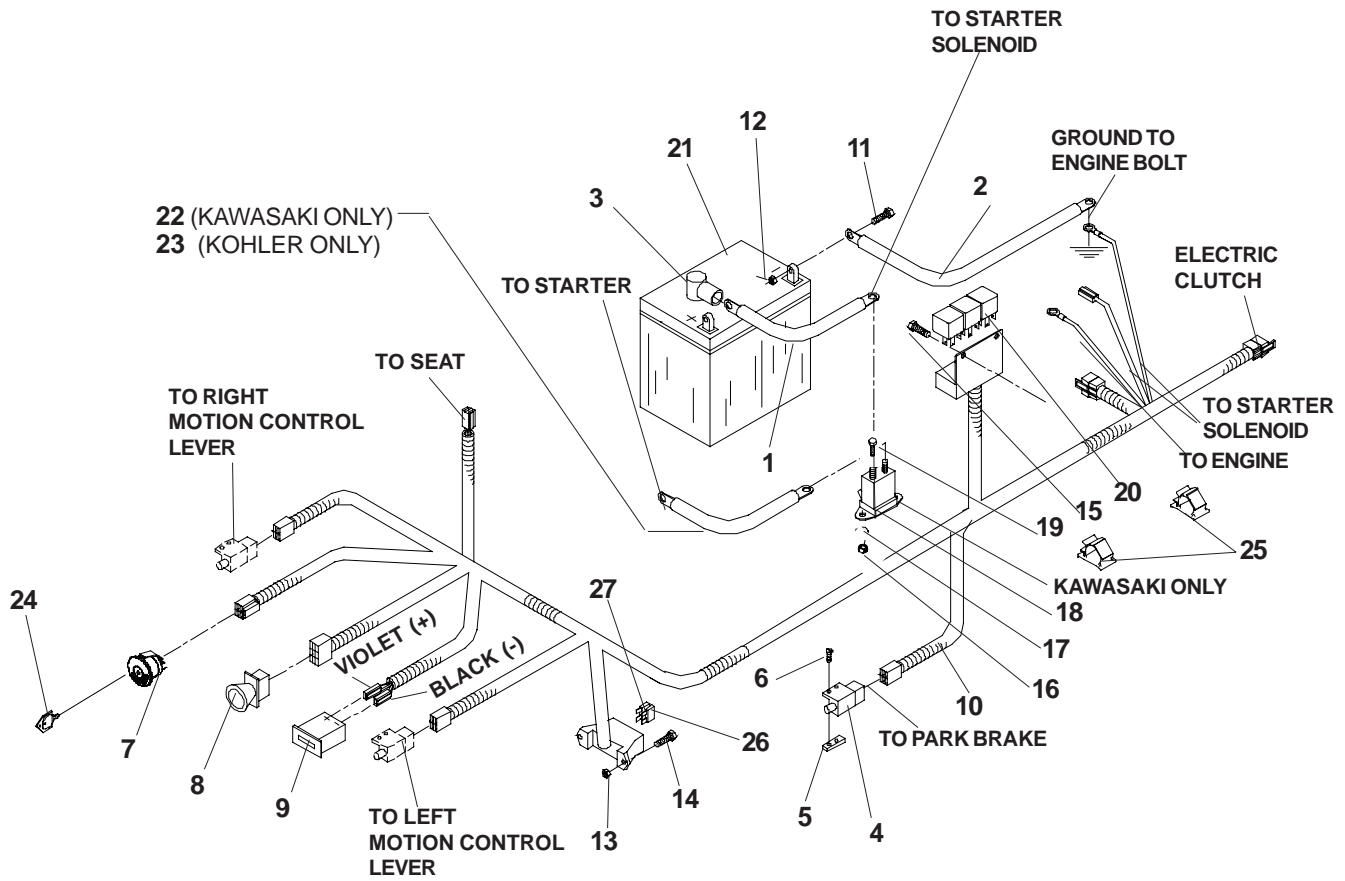

ELECTRICAL

22 (KAWASAKI ONLY)
23 (KOHLER ONLY)

TO RIGHT
MOTION CONTROL
LEVER

TO SEAT

24

7

8

9

TO LEFT
MOTION CONTROL
LEVER

27

13

14

5

TO PARK BRAKE

4

TO PARK BRAKE

10

16

17

18

19

20

15

11

2

11

2

11

2

11

2

11

2

11

2

11

2

11

2

11

2

11

2

11

2

11

2

11

2

11

2

28 (KOHLER ONLY)