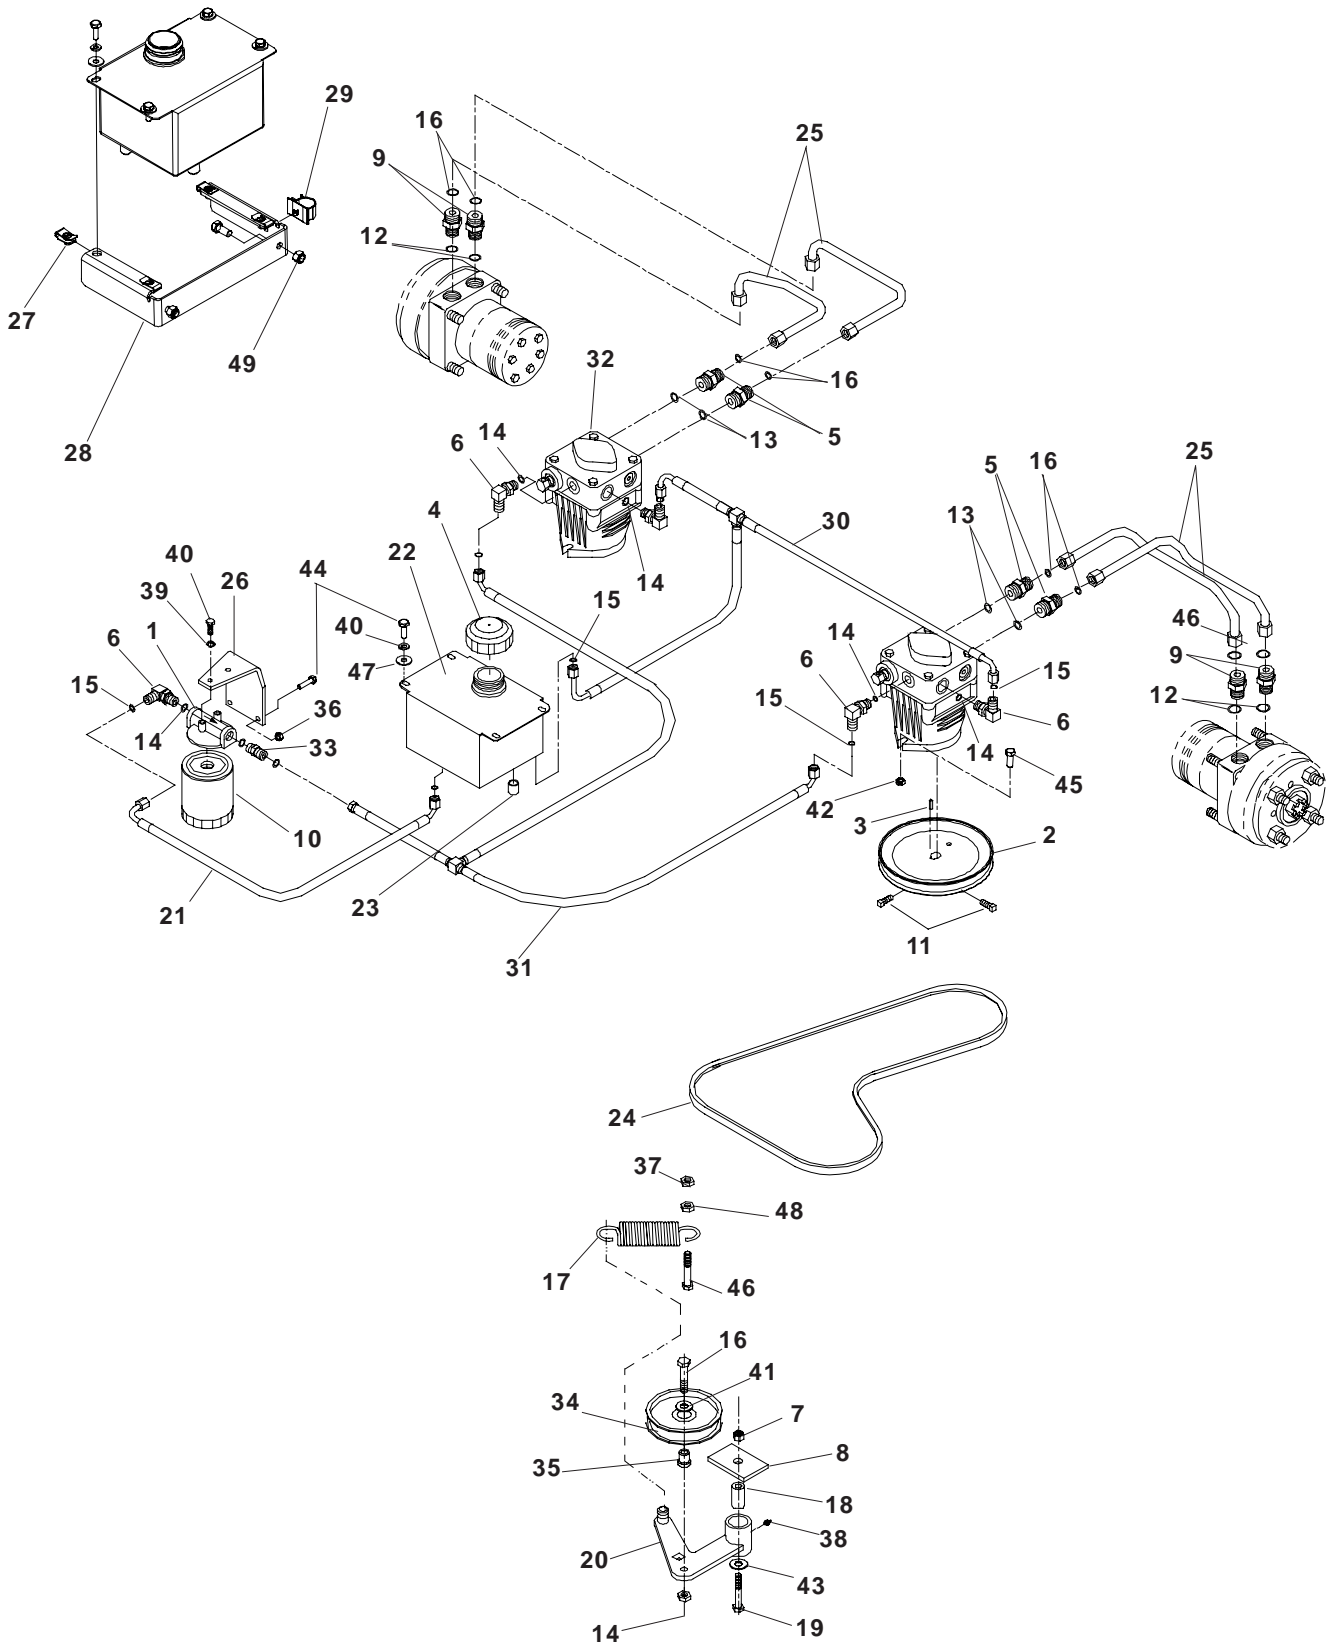

HYDRAULIC PUMP - MOTOR

HYDRAULIC PUMP - MOTOR

ITEM	PART NO.	QTY.	DESCRIPTION	ITEM	PART NO.	QTY.	DESCRIPTION
1	539 101165	1	FILTER HEAD	27	539 110813	4	"U" TYPE RETAINER
2	539 101176	2	PULLEY	28	539 AA0814	1	TANK MOUNT
3	539 101177	2	KEY, 5MM SQ x 30MM	29	539 110815	1	WIRE CLIP
4	539 101202	1	CAP-HYDRO RESERVOIR	30	539 110837	1	"T" ASSEMBLY
5	539 101237	4	FITTING, F6400-8-8-0	31	539 111814	1	"T" ASSEMBLY
6	539 101238	5	FITTING, F6801-6-6-0	32	539 112671	2	10CC PUMP W/RTN'S
7	539 101331	1	NUT, ½ -13, NYLOC	33	539 113782	1	HYDRAULIC FITTING
8	539 102236	1	PAD	34	539 976688	1	PULLEY, IDLER
9	539 102396	4	STRAIGHT FITTING	35	539 976695	1	BUSHING, FLANGE IDLER
10	539 102606	1	FILTER ELEMENT	36	539 976978	4	NUT, ¼ -20, NYLOC
11	539 102717	4	SCREW, 5/16-18 x 5/8	37	539 976979	4	NUT, 3/8 -16, NYLOC
12	539 103115	4	"O" RING, ¾	38	539 976998	1	ZERK, STRAIGHT, ¼ -28
13	539 103116	4	"O" RING, ½	39	539 990052	6	LOCKWASHER, ¼
14	539 103117	6	"O" RING, 3/8	40	539 990072	2	HCS, ¼ -20 x 5/8
15	539 103118	8	"O" RING FLARE, 3/8	41	539 990517	1	WASHER, 3/8
16	539 103119	8	"O" RING FLARE, ½	42	539 990546	5	NUT, 3/8 -16, CENTERLOCK
17	539 103256	1	SPRING, EXTENSION	43	539 990550	1	WASHER, 9/16
18	539 103427	1	BUSHING, PIVOT	44	539 990580	8	HCS, ¼ -20 x ¾
19	539 103433	1	HCS, ½ -13 x 3¼	45	539 990582	4	HCS, 3/8 -16 x 1, WHIZLK
20	539 104388	1	IDLER ARM	46	539 990588	1	HCS, 3/8 -16 x 2
21	539 104722	1	HOSE	47	539 990598	8	WASHER, ¼
22	539 105024	1	OIL TANK	48	539 990613	1	NUT, 3/8 -16, WHIZLK
23	539 105168	1	CAP	49	539 990717	4	5/16 NYLOC NUT
24	539 106887	1	PUMP BELT	50	539 990730	1	HCS, 3/8 -16 x 1¾
25	539 106896	4	HYDRAULIC LINE	51	539 103527	2	HYDRAULIC MOTOR W/RTNS
26	539 106933	1	OIL FILTER BRACKET