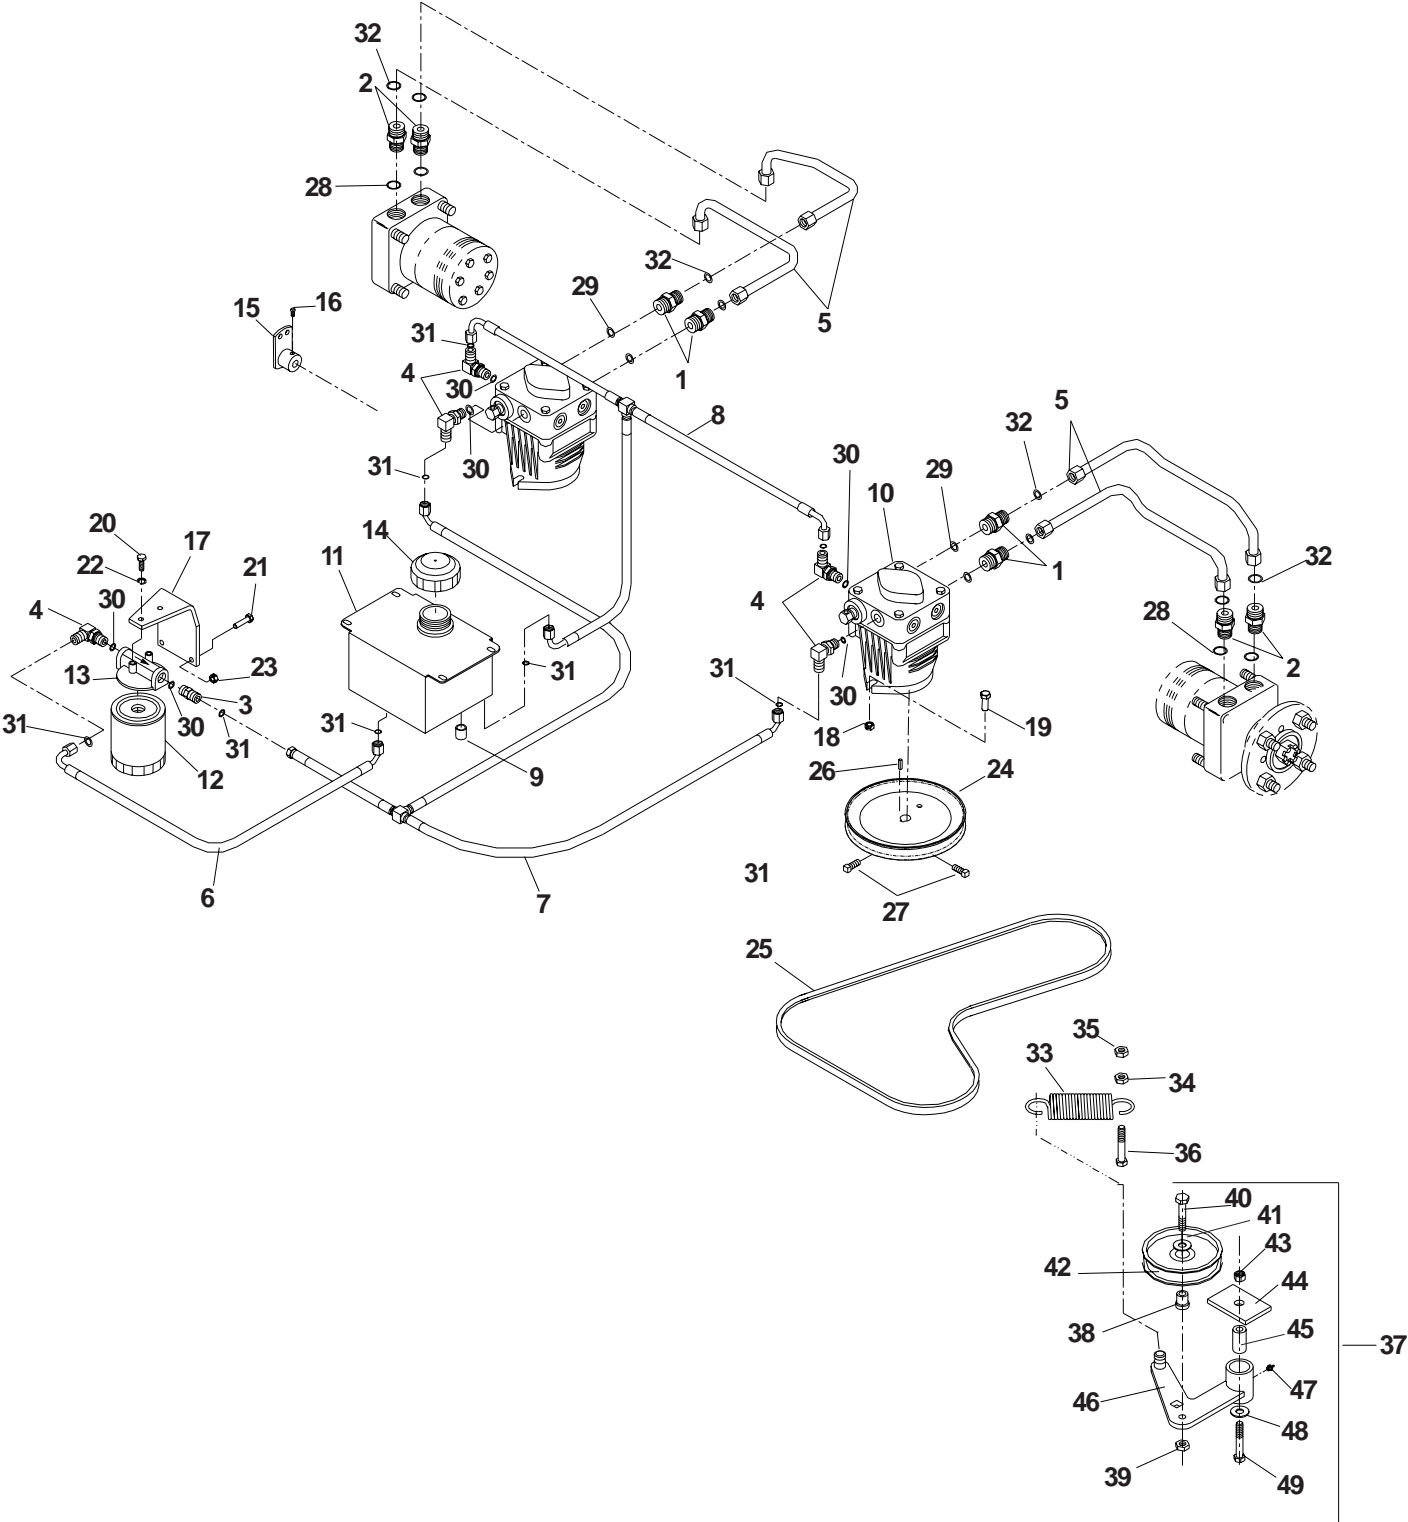

HYDRAULIC ASSEMBLY (TE)

MODELS: 968999229, 968999230

HYDRAULIC ASSEMBLY (TE)

MODELS: 968999229, 968999230

ITEM	PART NO.	QTY.	DESCRIPTION
1	539101237	4	FITTING, STRAIGHT, F6400-8-8-0
2	539102396	4	FITTING, STRAIGHT
3	539103316	1	FITTING, F6400-6-6-0
4	539101238	5	FITTING, 90°, F6801-6-6-0
5	539106896	4	HYDRAULIC LINE
6	539104722	1	HOSE, 7"
7	539106895	1	"T" ASSEMBLY
8	539106897	1	"T" ASSEMBLY
9	539105168	1	CAP
10	539108246	2	PUMP
11	539105024	1	TANK
12	539102606	1	FILTER
13	539101165	1	FILTER HEAD
14	539101202	1	CAP HYDRAULIC RESERVOIR
15	539104382	2	PUMP LEVER
16	539105079	2	V-POINT, 5/16C X 5/8
17	539106933	1	BRACKET, OIL FILTER
18	539990546	4	NUT, 3/8C, LOCK
19	539990582	4	HFCS, 3/8C X 1
20	539990072	2	HCS 1/4C X 5/8
21	539990580	6	HCS 1/4C X 3/4
22	539990052	2	LOCKWASH, 1/4
23	539976978	2	NUT, 1/4C, NYLOC
24	539101176	1	PULLEY, PUMP
25	539106887	1	BELT, PUMP
26	539101177	2	KEY, 5MM SQ X 25MM
27	539102717	4	SET SCREW, 5/16C X 5/8
28	539103115	4	"O" RING, 3/4
29	539103116	4	"O" RING, 1/2
30	539103117	6	"O" RING, 3/8
31	539103118	8	"O" RING FLARE, 3/8
32	539103119	8	"O" RING FLARE, 1/2
33	539103256	1	SPRING
34	539990613	1	NUT, 3/8C, WHIZ
35	539976979	1	NUT, 3/8C, NYLOC
36	539990588	1	HCS 3/8C X 2
37	539104408	1	IDLER ARM ASSEMBLY
38	539976695	1	IDLER FLANGE BUSHING
39	539990546	1	NUT, 3/8C, CENTERLOCK
40	539990730	1	HCS, 3/8C X 1 3/4
41	539990517	1	WASHER, 3/8
42	539976688	1	IDLER PULLEY
43	539101331	1	NUT, 1/2C, NYLOC
44	539102236	1	SUPPORT PLATE
45	539103427	1	PIVOT BUSHING
46	539104388	1	IDLER ARM
47	539976998	1	ZERK
48	539990550	1	WASHER, 1/2
49	539103433	1	HCS, 1/2C X 3 1/4, GR5