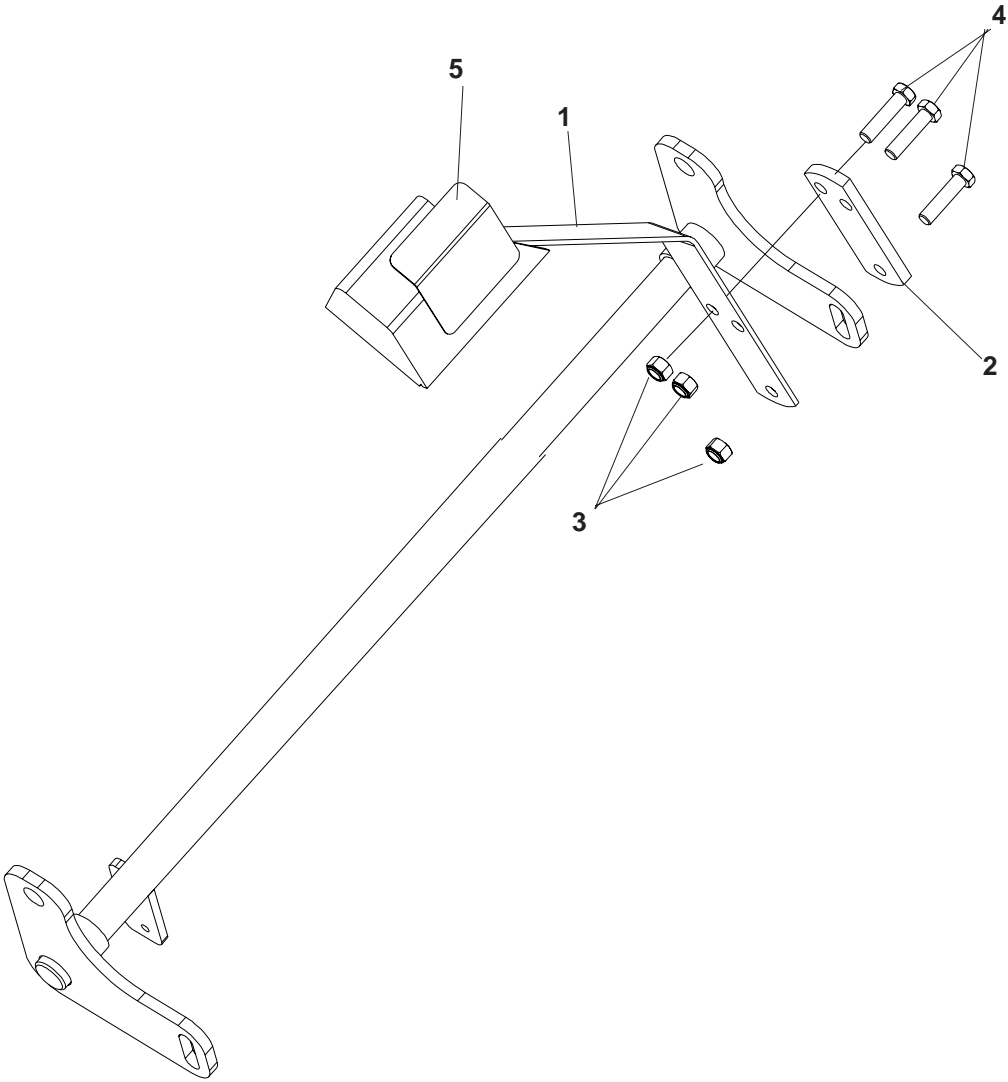

LIFT PEDAL

ITEM	PART NO.	QTY.	DESCRIPTION
1	539105549	1	Lift Pedal W/pad
2	539105552	1	Tightening Plate
3	539976979	3	Nut 3/8C Nyloc
4	539990655	3	HCS 3/8C X 1 1/2
5	539105187	1	Pad, non-skid