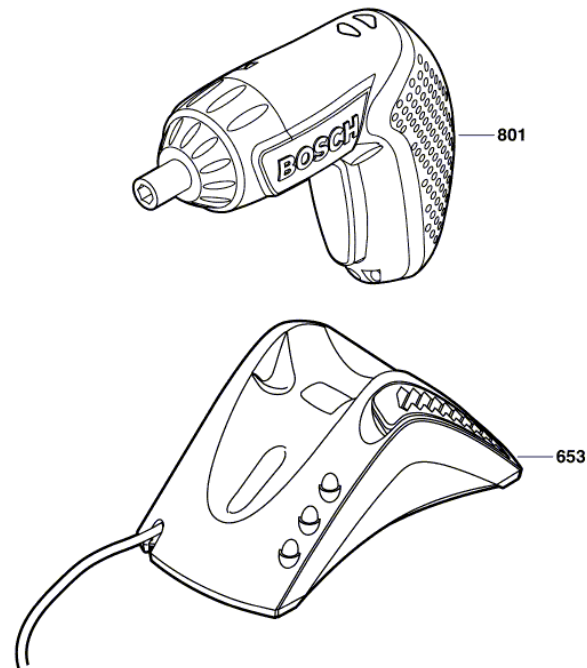

BOSCH

Cordless Drill Driver

IXO II | 3 601 J60 180

Table of Content

Spare parts list.....	2
Illustration - Type.....	3

Spare parts list

Item	Part Number	Description	Illustration	Price	Quantity	Price Group
653	2 607 225 089	Charger EU 230/3,6V	1	-	1	
653	2 607 225 415	Battery Charger CN 220/3,6V	1	-	1	
653	2 607 225 417	Battery Charger RC 115/3,6V	1	-	1	
653	2 607 225 419	Battery Charger MAL 240/3,6V	1	-	1	
653	2 607 225 619	Battery Charger	1	-	1	
801	2 609 160 151	Cordless Screw Driver 3,6V	1	-	1	

* Prices shown are suggested retail prices

Illustration - Type - E

3 601 J60 100
Stand } 07-12-05
Issue } **Abb./Fig. 1**

Änderungen vorbehalten
Modifications reserved
Modifications reserves
Salvo modificaciones