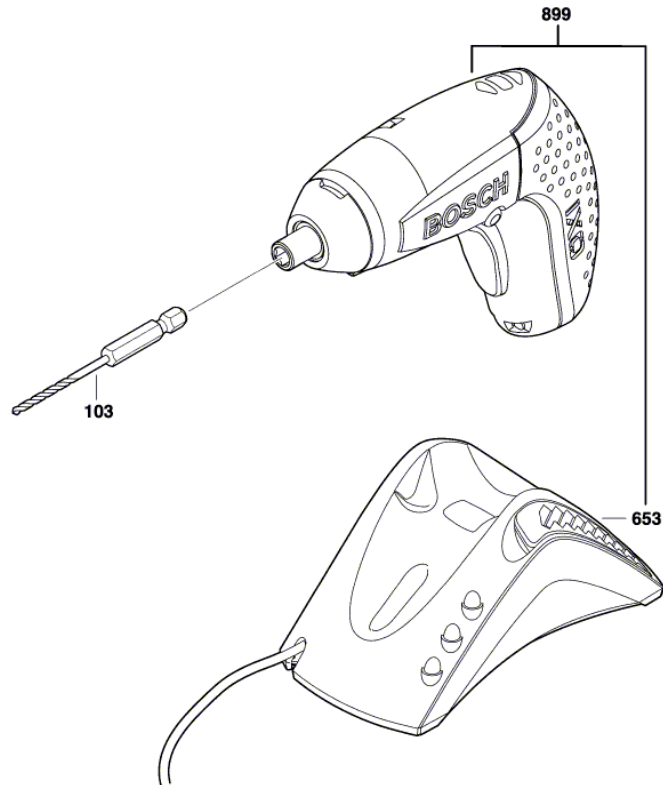

Spare parts list

Item	Part Number	Description	Illustration	Price	Quantity	Price Group
103	2 609 110 292	Twist Drill Ø 2x70 MM	1	-	1	
653	2 607 225 089	Charger EU 230/3,6V	1	-	1	
653	2 607 225 415	Battery Charger CN 220/3,6V	1	-	1	
653	2 607 225 417	Battery Charger RC 115/3,6V	1	-	1	
653	2 607 225 419	Battery Charger MAL 240/3,6V	1	-	1	
653	2 607 225 619	Battery Charger	1	-	1	
899	0 601 960 280	Cordless Drill Driver CN	1	-	1	
899	0 601 960 281	Cordless Drill Driver	1	-	1	
899	0 601 960 285	Cordless Drill Driver	1	-	1	
899	0 601 960 2B0	Cordless Drill Driver KR	1	-	1	
899	0 601 960 2C0	Cordless Drill Driver TW	1	-	1	
899	0 601 960 2K0	Cordless Drill Driver ASI	1	-	1	
899	0 601 960 2K2	Cordless Drill Driver	1	-	1	
899	0 601 960 2L0	Cordless Drill Driver MY	1	-	1	
899	0 601 960 2L1	Cordless Drill Driver	1	-	1	

* Prices shown are suggested retail prices

Illustration - Type - E

3 601 J60 2B0
Stand } 11-03-03
Issue } 11-03-06 **Abb./Fig. 1**