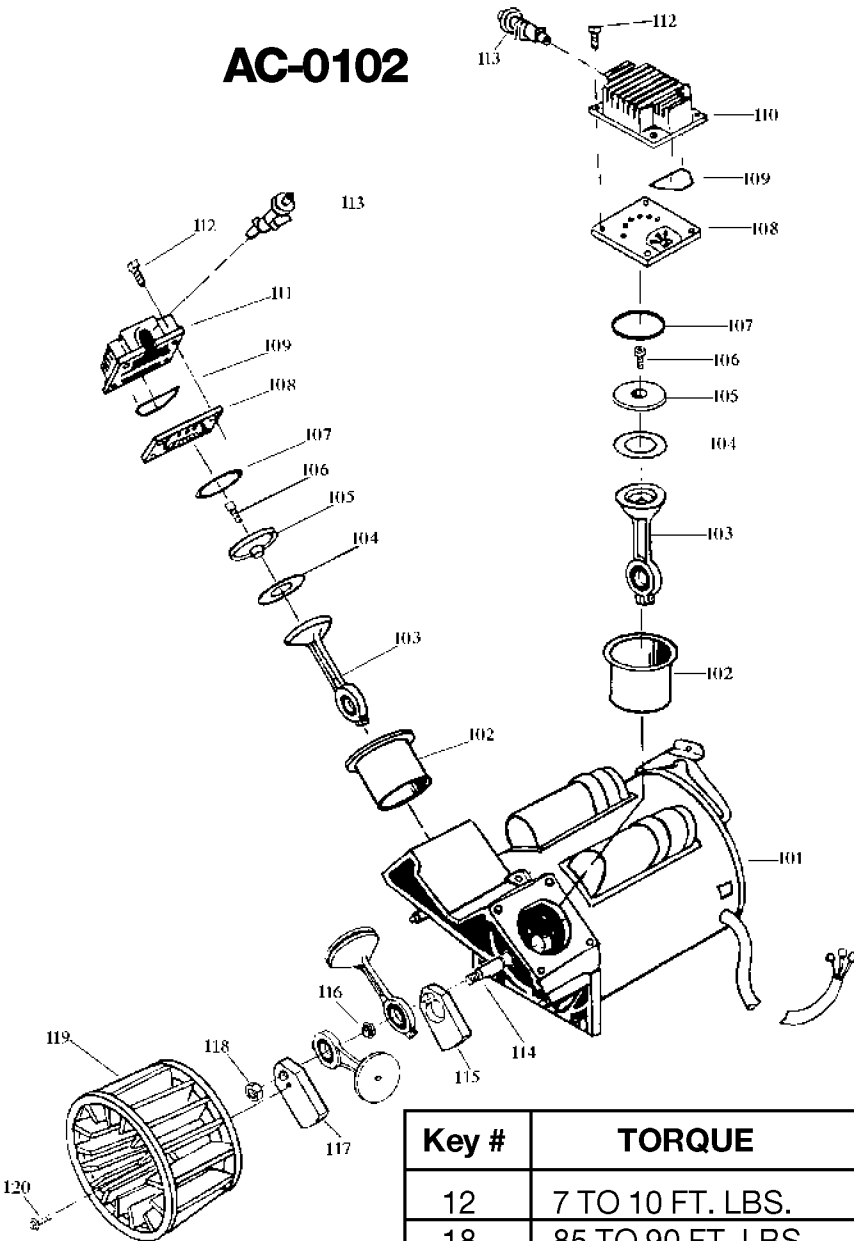

AC-0102

Key #	TORQUE
12	7 TO 10 FT. LBS.
18	85 TO 90 FT. LBS.
20	75 TO 90 IN. LBS.
* TORQUE WRENCH MUST BE USED	

Parts List for IRFTV660V Type 4

Item Number	Part Number	Description	Qty Required
1	DAC-243	SHROUD REAR TWIN CYL	1
2	DAC-244	SHROUD FRONT TWIN CY	1
3	SSF-553-1	SCREW #10-24X.563 TH	3
4	SSG-3102	ORING .176 X .070 IS	3
5	ACG-13	COVER INTAKE MUFFLER	1
6	ACG-12	ELEMENT FILTER INTAK	1
7	SSF-554	SCREW #10-14X2.50 PA	2
8	D21798	TUBE	1
9	AC-0099	TUBE OUTLET .375OD A	1
10	SSP-7813	ASSY NUT SLEEVE 3/8	1
12	SSP-7821-1	NUT .563-18 UNF HEX	3
13	SSG-3105	ORING 306/296ID 073/	3
14	A19711	VALVE CHECK 1/2NPT X	1
15	SS-8553	CONNECTOR BODY	1
16	SSP-7811	ASSY NUT SLEEVE 1/4	2
17	000000-00	No Longer Available	1
19	000000-00	No Longer Available	1
20	33821-00	BUSHING	1
20	438010040063	HEYCO BUSHINGS	1
21	GA-360-B	GAUGE 300 PSI BACK M	1
22	97503734	VALVE SAFETY 150 .12	1
23	SS-2072-1	NIPPLE .375 NPT X 1.	1
24	SSV-812	VALVE GLOBE 200 PSI	1
25	AC-0217	MANIFOLD	1
26	ACG-18	CUP SADDLE MOUNT	2
27	SSF-990	SCREW .250-20X1.25 U	2
28	ACG-19	ISOLATOR 3 POINT MOU	3

Parts List for IRFTV660V Type 4

Item Number	Part Number	Description	Qty Required
30	N286039	DRAIN VALVE	1
101	000000-00	No Longer Available	1
102	K-0650	KIT COMP RING REPLAC	1
103	A02743	KIT CONNECTING ROD	1
104	K-0650	KIT COMP RING REPLAC	1
105	ACG-29	CAP CONNECTING ROD C	2
106	SSF-3158-1	SCREW #10-24X.750 TH	1
107	SSG-8156	ORING 2.759/2.719ID	2
108	Z-AC-0032	ASSY VALVE PLATE	2
109	ACG-45	ORING P/L HEAD	2
110	AC-0037	HEAD 3/8 OUTLET FRON	1
111	AC-0038	HEAD 3/8 OUTLET FRON	1
112	SSF-927	SCREW .250-20X1.125	8
113	ACG-11	MUFFLER INTAKE 2 CYL	2
114	ACG-8	PIN ECCENTRIC	1
115	000000-00	No Longer Available	1
116	ACG-9	WASHER ALIGN	1
117	000000-00	No Longer Available	1
118	ACG-23	NUT .500-20 UNF-2A H	1
119	ACG-22	FAN RADIAL 6.0 OD	1
120	39124607	SCREW .250-20X.625 H	1
856	A02743	KIT CONNECTING ROD	1
856	KK-4315	KIT VALVE REPLACEMEN	1
856	K-0650	KIT COMP RING REPLAC	1