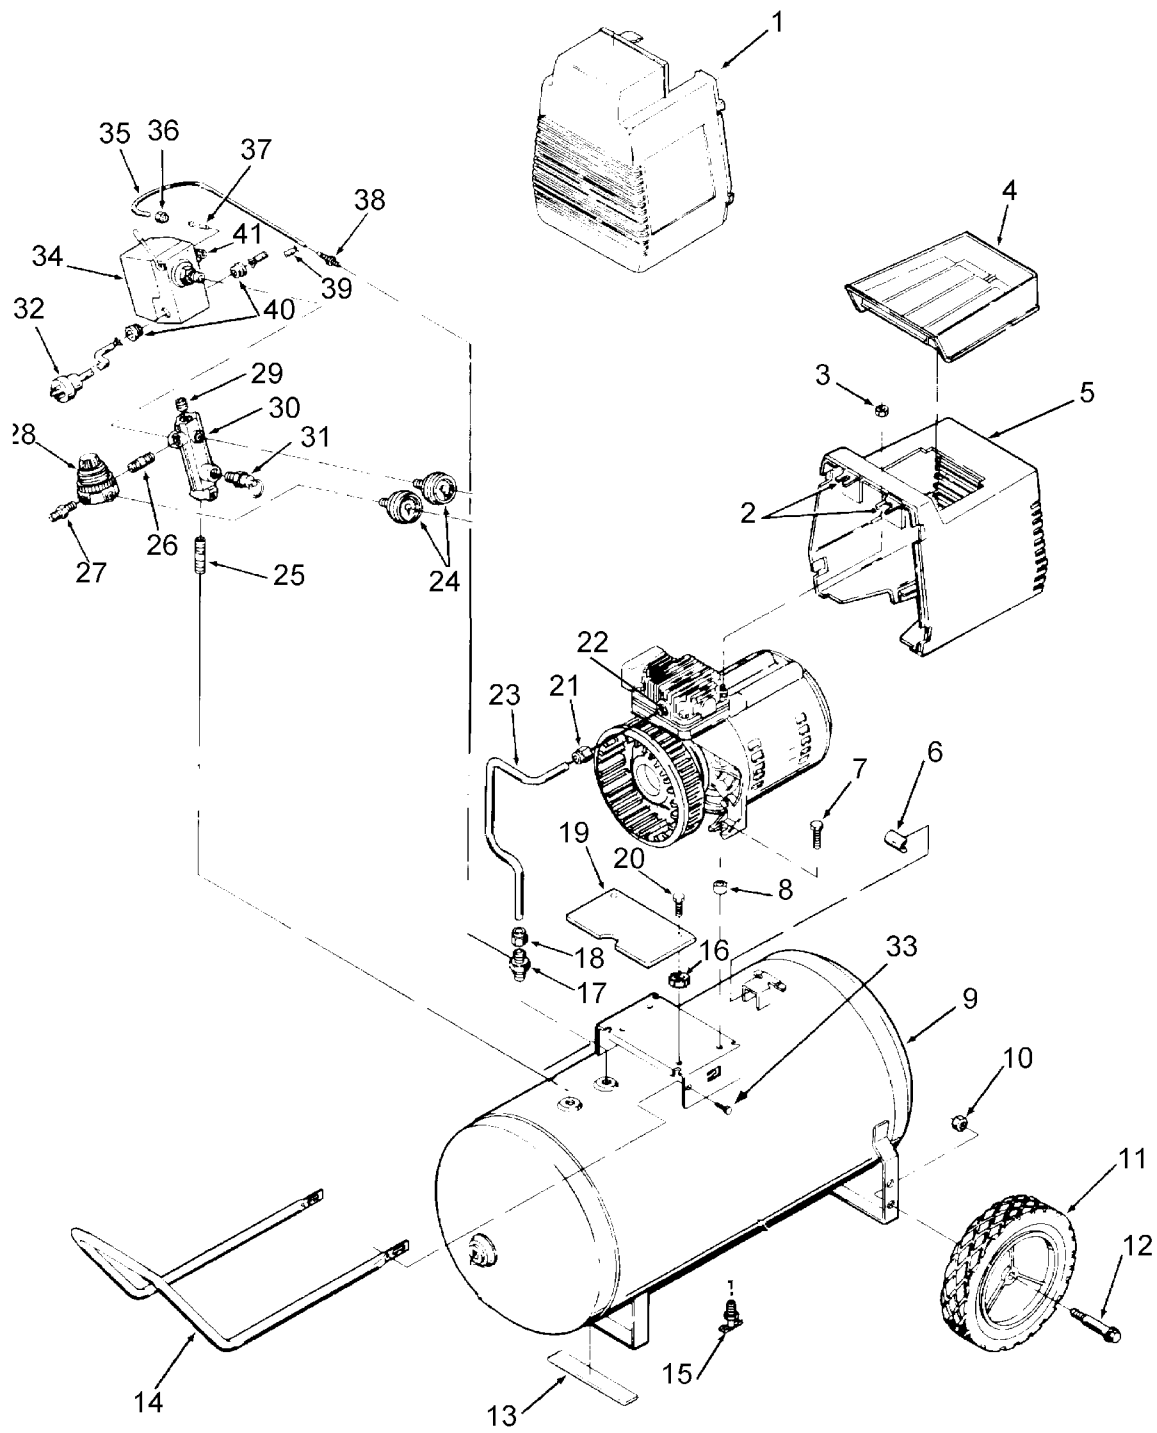

KEY NO.	TORQUE
59	7 to 10 Ft. Lbs.
57	7 to 10 Ft. Lbs.
67	100 to 120 In. Lbs.
69	80 to 100 In. Lbs.
◆	42 to 48 In. Lbs.

Parts List for IRF312 Type 0

Item Number	Part Number	Description	Qty Required
4	AC-0078	SHROUD FRONT BLK	1
7	CAC-1121	BRACKET SHROUD	2
8	038738-00	NUT	2
9	CAC-1080	TRAY TOOL	1
10	000000-00	No Longer Available	2
11	000000-00	No Longer Available	1
12	SSF-505	SCREW .250-28X.915 U	2
13	000000-00	No Longer Available	2
16	SSF-8080-ZN	NUT .375-16 UNC-2B H	2
17	000000-00	No Longer Available	2
18	CAC-60	BOLT .375-16X2.25 UN	2
20	SUDL-6-1	STRIP RUBBER FOOT	1
22	000000-00	No Longer Available	1
26	A19711	VALVE CHECK 1/2NPT X	1
27	SSP-7813	ASSY NUT SLEEVE 3/8	1
28	AC-0155	PLATE	1
29	SSF-1000	SCREW #12-14X.750 HE	2
30	SSP-7821-1	NUT .563-18 UNF HEX	1
31	CAC-1155	TUBE OUTLET 2.5 & 3H	1
32	Z-D23004	GAUGE 1.5OD 200PSI .	2
33	000000-00	No Longer Available	1
34	SS-2072-1	NIPPLE .375 NPT X 1.	1
35	N053094	NIPPLE	1
36	D26889	ADAPTER .25 NPT X .2	1
37	CAC-4296-1	REGULATOR 3PORT P2 L	1
38	SS-3222-CD	PLUG PIPE	1
39	000000-00	No Longer Available	1