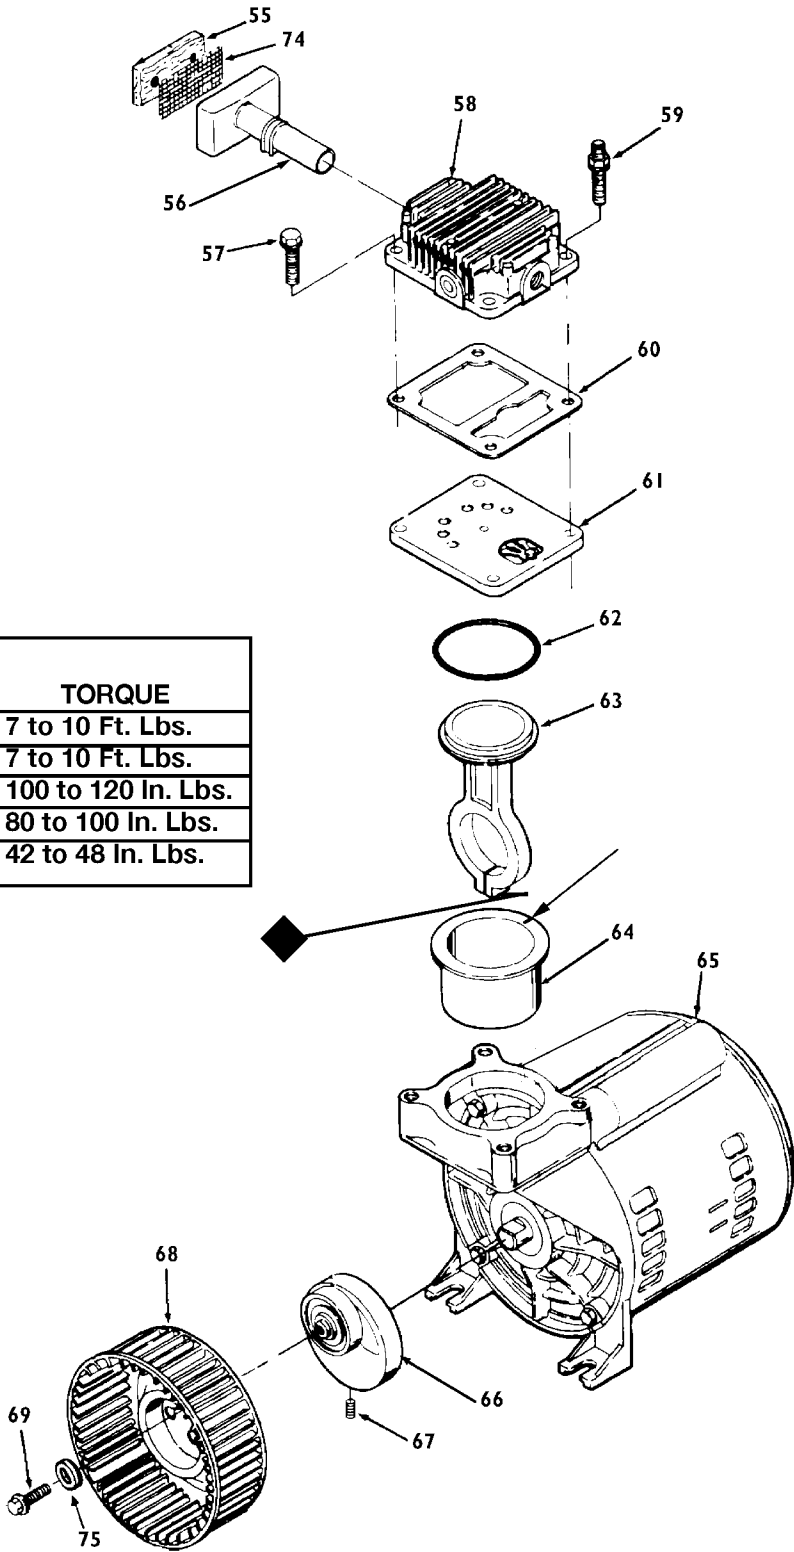

KEY NO.	TORQUE
59	7 to 10 Ft. Lbs.
57	7 to 10 Ft. Lbs.
67	100 to 120 In. Lbs.
69	80 to 100 In. Lbs.
◆	42 to 48 In. Lbs.

Parts List for IRF312 Type 0

Item Number	Part Number	Description	Qty Required
4	AC-0078	SHROUD FRONT BLK	1
7	CAC-1121	BRACKET SHROUD	2
8	038738-00	NUT	2
9	CAC-1080	TRAY TOOL	1
10	000000-00	No Longer Available	2
11	000000-00	No Longer Available	1
12	SSF-505	SCREW .250-28X.915 U	2
13	000000-00	No Longer Available	2
16	SSF-8080-ZN	NUT .375-16 UNC-2B H	2
17	000000-00	No Longer Available	2
18	CAC-60	BOLT .375-16X2.25 UN	2
20	SUDL-6-1	STRIP RUBBER FOOT	1
22	000000-00	No Longer Available	1
26	A19711	VALVE CHECK 1/2NPT X	1
27	SSP-7813	ASSY NUT SLEEVE 3/8	1
28	AC-0155	PLATE	1
29	SSF-1000	SCREW #12-14X.750 HE	2
30	SSP-7821-1	NUT .563-18 UNF HEX	1
31	CAC-1155	TUBE OUTLET 2.5 & 3H	1
32	Z-D23004	GAUGE 1.5OD 200PSI .	2
33	000000-00	No Longer Available	1
34	SS-2072-1	NIPPLE .375 NPT X 1.	1
35	N053094	NIPPLE	1
36	D26889	ADAPTER .25 NPT X .2	1
37	CAC-4296-1	REGULATOR 3PORT P2 L	1
38	SS-3222-CD	PLUG PIPE	1
39	000000-00	No Longer Available	1