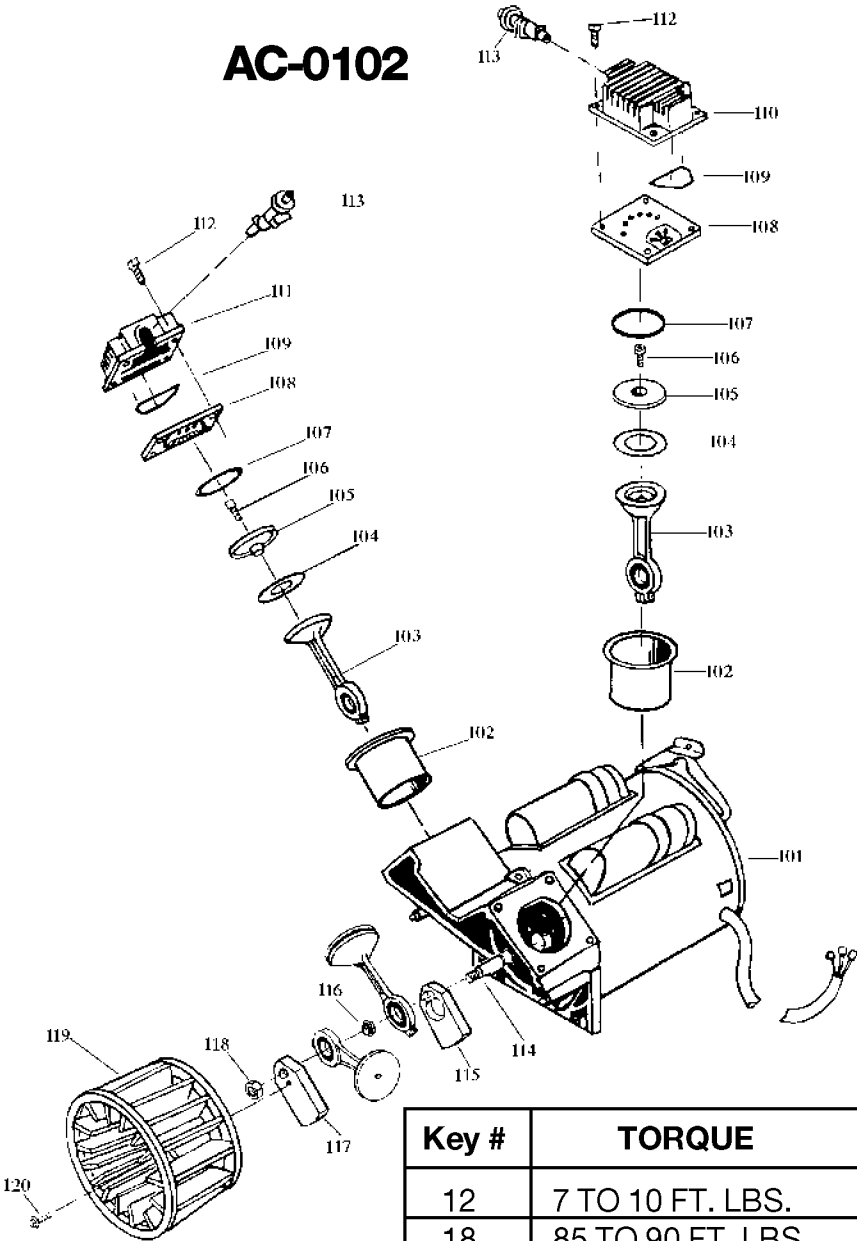

AC-0102

Key #	TORQUE
12	7 TO 10 FT. LBS.
18	85 TO 90 FT. LBS.
20	75 TO 90 IN. LBS.
* TORQUE WRENCH MUST BE USED