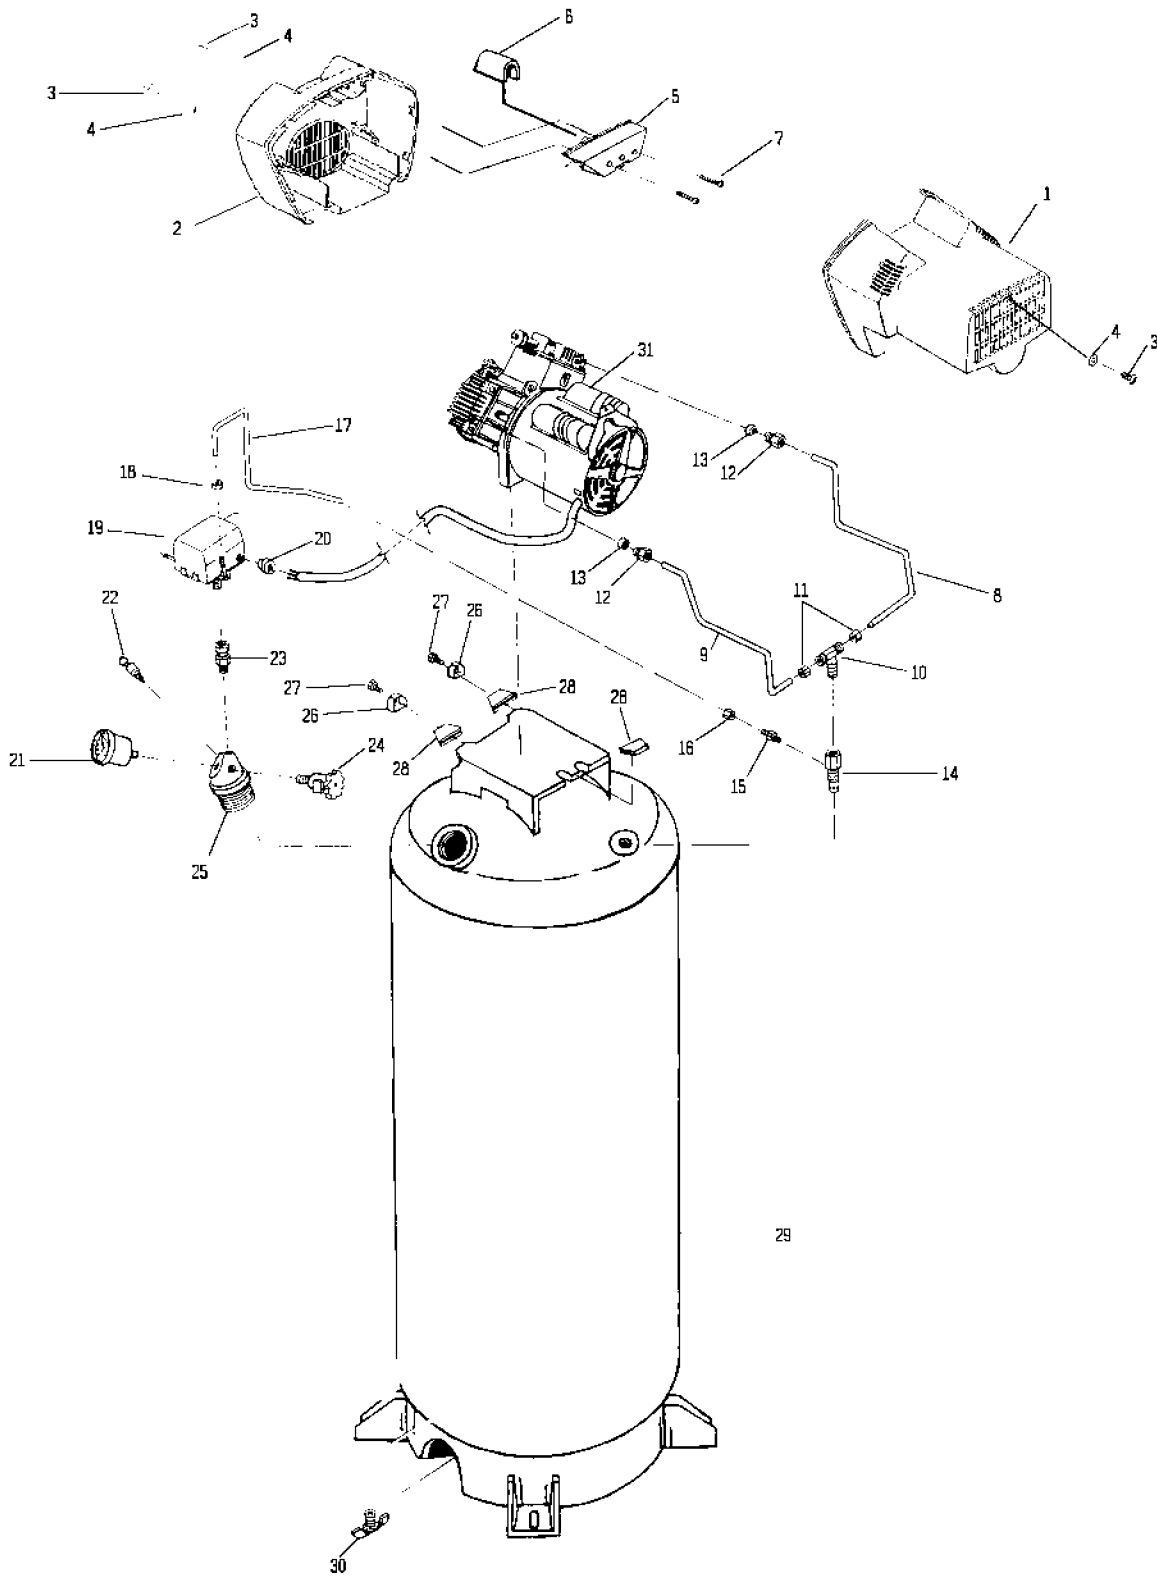

## Parts List for IRC500TVE60V Type 2

Item Number	Part Number	Description	Qty Required
1	DAC-243	SHROUD REAR TWIN CYL	1
2	DAC-244	SHROUD FRONT TWIN CY	1
3	SSF-553-1	SCREW #10-24X.563 TH	3
4	SSG-3102	ORING .176 X .070 IS	3
5	ACG-13	COVER INTAKE MUFFLER	1
6	ACG-12	ELEMENT FILTER INTAK	1
7	SSF-554	SCREW #10-14X2.50 PA	2
8	000000-00	No Longer Available	1
9	ACG-41	TUBE OUTLET 60G RIGH	1
10	000000-00	No Longer Available	1
11	SSP-7812	ASSY NUT SLEEVE 1/2	2
12	SSF-550	NUT .750-16 UNF COMP	2
13	CAC-1120	SLEEVE SILICONE	2
14	A19711	VALVE CHECK 1/2NPT X	1
15	SS-8553	CONNECTOR BODY	1
16	SSP-7811	ASSY NUT SLEEVE 1/4	1
17	ACG-58	TUBE PRESSURE RELIEF	1
18	SSP-7811	ASSY NUT SLEEVE 1/4	1
19	000000-00	No Longer Available	1
20	33821-00	BUSHING	1
20	438010040063	HEYCO BUSHINGS	1
21	GA-360-B	GAUGE 300 PSI BACK M	1
22	TIA-4150	VALVE SAFETY 150 .25	1
23	000000-00	No Longer Available	1
24	N000323	VALVE GLOBE 200 PSI	1
25	000000-00	No Longer Available	1
26	ACG-18	CUP SADDLE MOUNT	2

## Parts List for IRC500TVE60V Type 2

Item Number	Part Number	Description	Qty Required
27	SSF-990	SCREW .250-20X1.25 U	2
28	ACG-19	ISOLATOR 3 POINT MOU	3
29	DAC-296	NUT .250-18 NPSM SWI	1
30	N286039	DRAIN VALVE	1
31	Z-AC-0102	ASSY PUMP TWIN	1
101	000000-00	No Longer Available	1
102	A02743	KIT CONNECTING ROD	1
103	A02743	KIT CONNECTING ROD	1
104	A02743	KIT CONNECTING ROD	1
105	ACG-29	CAP CONNECTING ROD C	2
106	SSF-3158-1	SCREW #10-24X.750 TH	2
107	SSG-8156	ORING 2.759/2.719ID	2
108	Z-AC-0032	ASSY VALVE PLATE	2
109	ACG-45	ORING P/L HEAD	2
110	AC-0037	HEAD 3/8 OUTLET FRON	1
111	AC-0038	HEAD 3/8 OUTLET FRON	1
112	SSF-927	SCREW .250-20X1.125	8
113	ACG-11	MUFFLER INTAKE 2 CYL	1
114	ACG-8	PIN ECCENTRIC	1
115	000000-00	No Longer Available	1
116	ACG-9	WASHER ALIGN	1
117	000000-00	No Longer Available	1
118	ACG-23	NUT .500-20 UNF-2A H	1
119	ACG-22	FAN RADIAL 6.0 OD	1
120	39124607	SCREW .250-20X.625 H	1
856	A02743	KIT CONNECTING ROD	1
856	KK-4315	KIT VALVE REPLACEMEN	1