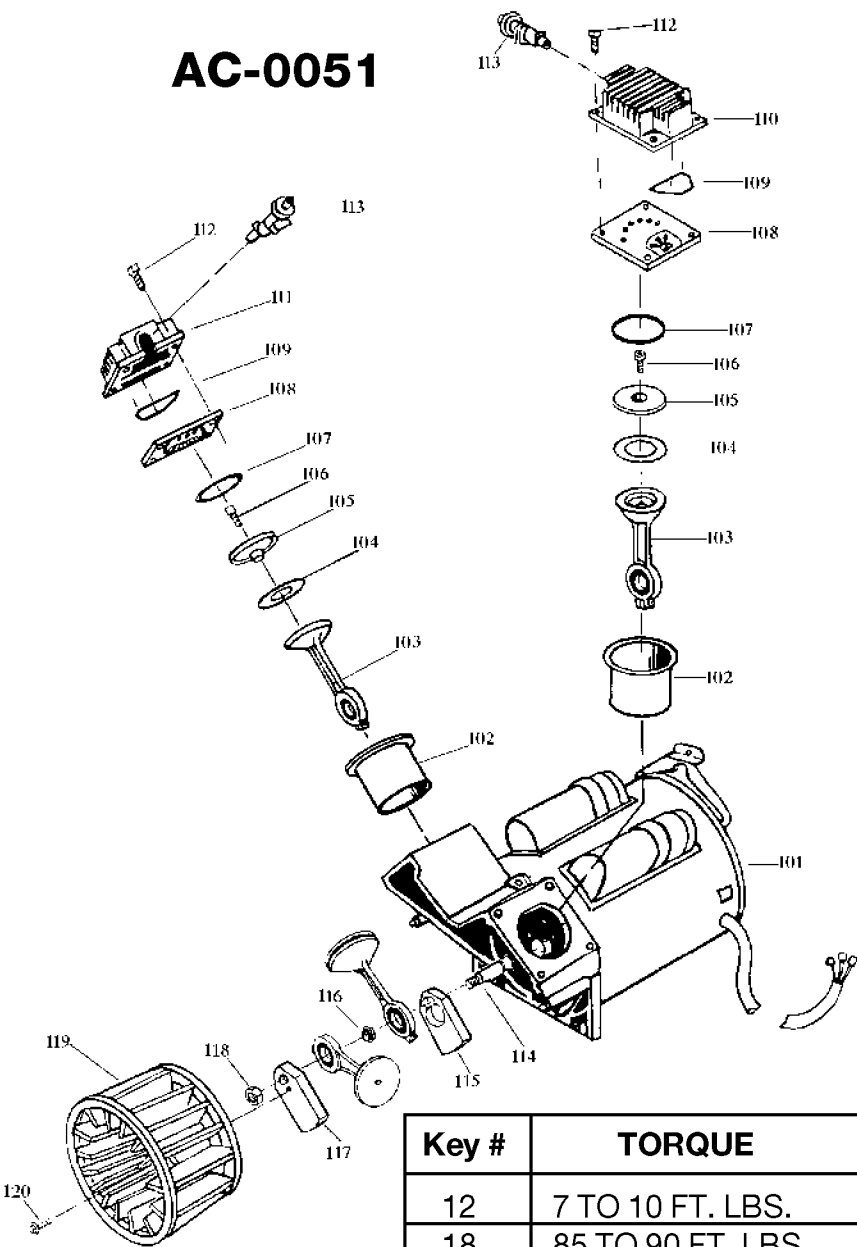

# AC-0051

Key #	TORQUE
12	7 TO 10 FT. LBS.
18	85 TO 90 FT. LBS.
20	75 TO 90 IN. LBS.
* TORQUE WRENCH MUST BE USED	

## Parts List for IRC500TVE60V Type 1

Item Number	Part Number	Description	Qty Required
1	DAC-243	SHROUD REAR TWIN CYL	1
2	DAC-244	SHROUD FRONT TWIN CY	1
3	SSF-553-1	SCREW #10-24X.563 TH	3
4	SSG-3102	ORING .176 X .070 IS	3
5	ACG-13	COVER INTAKE MUFFLER	1
6	ACG-12	ELEMENT FILTER INTAK	1
7	SSF-554	SCREW #10-14X2.50 PA	2
8	AC-0057	TUBE OUTLET .375OD A	1
9	AC-0052	TUBE OUTLET .375OD A	1
10	000000-00	No Longer Available	1
11	SSP-7812	ASSY NUT SLEEVE 1/2	2
12	SSF-550	NUT .750-16 UNF COMP	2
13	CAC-1120	SLEEVE SILICONE	2
14	A19711	VALVE CHECK 1/2NPT X	1
15	SS-8553	CONNECTOR BODY	1
16	SSP-7811	ASSY NUT SLEEVE 1/4	1
17	ACG-58	TUBE PRESSURE RELIEF	1
18	SSP-7811	ASSY NUT SLEEVE 1/4	1
19	000000-00	No Longer Available	1
20	33821-00	BUSHING	1
20	438010040063	HEYCO BUSHINGS	1
21	GA-360-B	GAUGE 300 PSI BACK M	1
22	TIA-4150	VALVE SAFETY 150 .25	1
23	000000-00	No Longer Available	1
24	N000323	VALVE GLOBE 200 PSI	1
25	000000-00	No Longer Available	1
26	ACG-18	CUP SADDLE MOUNT	2