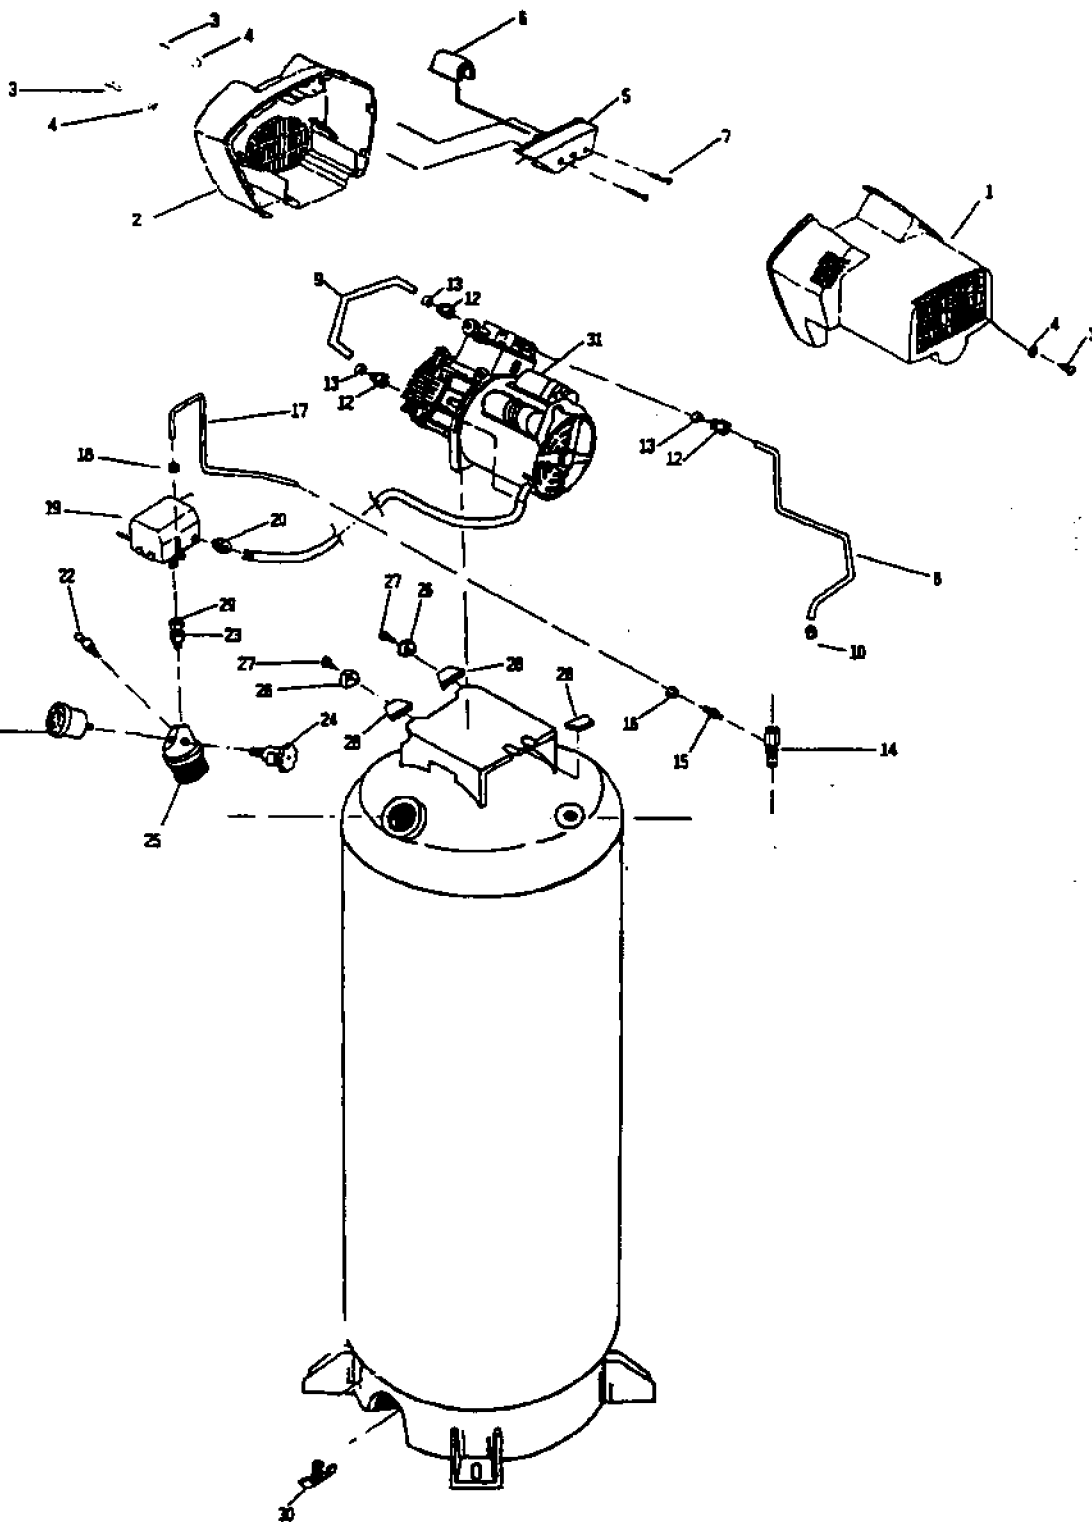

# AC-0051

Key #	TORQUE
12	7 TO 10 FT. LBS.
18	85 TO 90 FT. LBS.
20	75 TO 90 IN. LBS.
* TORQUE WRENCH MUST BE USED	

## Parts List for IRC500TVE60V Type 1

Item Number	Part Number	Description	Qty Required
1	DAC-243	SHROUD REAR TWIN CYL	1
2	DAC-244	SHROUD FRONT TWIN CY	1
3	SSF-553-1	SCREW #10-24X.563 TH	3
4	SSG-3102	ORING .176 X .070 IS	3
5	ACG-13	COVER INTAKE MUFFLER	1
6	ACG-12	ELEMENT FILTER INTAK	1
7	SSF-554	SCREW #10-14X2.50 PA	2
8	AC-0057	TUBE OUTLET .375OD A	1
9	AC-0052	TUBE OUTLET .375OD A	1
10	000000-00	No Longer Available	1
11	SSP-7812	ASSY NUT SLEEVE 1/2	2
12	SSF-550	NUT .750-16 UNF COMP	2
13	CAC-1120	SLEEVE SILICONE	2
14	A19711	VALVE CHECK 1/2NPT X	1
15	SS-8553	CONNECTOR BODY	1
16	SSP-7811	ASSY NUT SLEEVE 1/4	1
17	ACG-58	TUBE PRESSURE RELIEF	1
18	SSP-7811	ASSY NUT SLEEVE 1/4	1
19	000000-00	No Longer Available	1
20	33821-00	BUSHING	1
20	438010040063	HEYCO BUSHINGS	1
21	GA-360-B	GAUGE 300 PSI BACK M	1
22	TIA-4150	VALVE SAFETY 150 .25	1
23	000000-00	No Longer Available	1
24	N000323	VALVE GLOBE 200 PSI	1
25	000000-00	No Longer Available	1
26	ACG-18	CUP SADDLE MOUNT	2