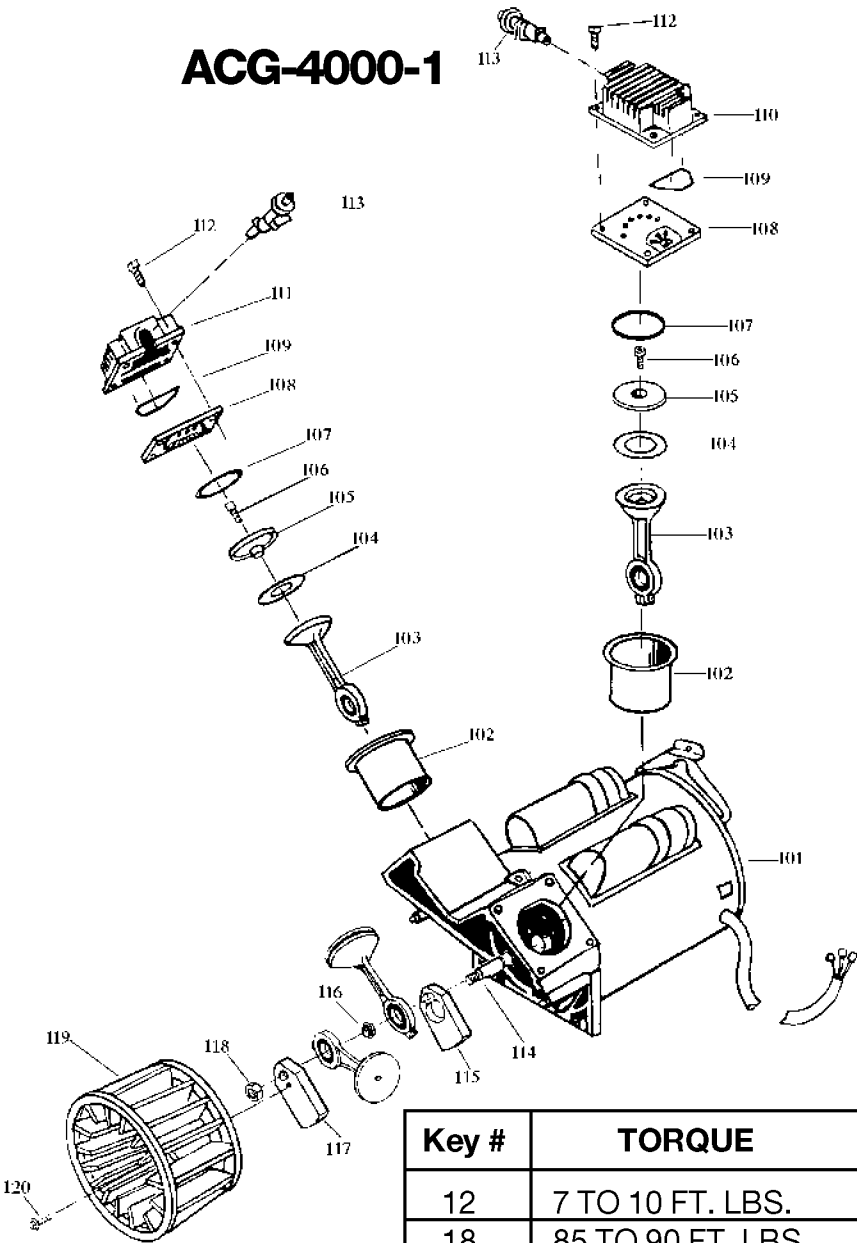

ACG-4000-1

Key #	TORQUE
12	7 TO 10 FT. LBS.
18	85 TO 90 FT. LBS.
20	75 TO 90 IN. LBS.
* TORQUE WRENCH MUST BE USED	

Parts List for IRC500TVE60V Type 0

Item Number	Part Number	Description	Qty Required
1	DAC-243	SHROUD REAR TWIN CYL	1
2	DAC-244	SHROUD FRONT TWIN CY	1
3	000000-00	No Longer Available	1
4	SSG-3102	ORING .176 X .070 IS	3
5	ACG-13	COVER INTAKE MUFFLER	1
6	ACG-12	ELEMENT FILTER INTAK	1
7	SSF-554	SCREW #10-14X2.50 PA	2
8	000000-00	No Longer Available	1
9	ACG-41	TUBE OUTLET 60G RIGH	1
10	000000-00	No Longer Available	1
11	SSP-7812	ASSY NUT SLEEVE 1/2	2
12	SSF-550	NUT .750-16 UNF COMP	2
13	CAC-1120	SLEEVE SILICONE	2
14	000000-00	No Longer Available	1
15	SS-8553	CONNECTOR BODY	1
16	SSP-7811	ASSY NUT SLEEVE 1/4	1
17	ACG-58	TUBE PRESSURE RELIEF	1
18	SSP-7811	ASSY NUT SLEEVE 1/4	1
19	000000-00	No Longer Available	1
20	33821-00	BUSHING	1
21	GA-360-B	GAUGE 300 PSI BACK M	1
22	TIA-4150	VALVE SAFETY 150 .25	1
23	000000-00	No Longer Available	1
24	N000323	VALVE GLOBE 200 PSI	1
25	000000-00	No Longer Available	1
26	ACG-18	CUP SADDLE MOUNT	2
27	SSF-990	SCREW .250-20X1.25 U	2