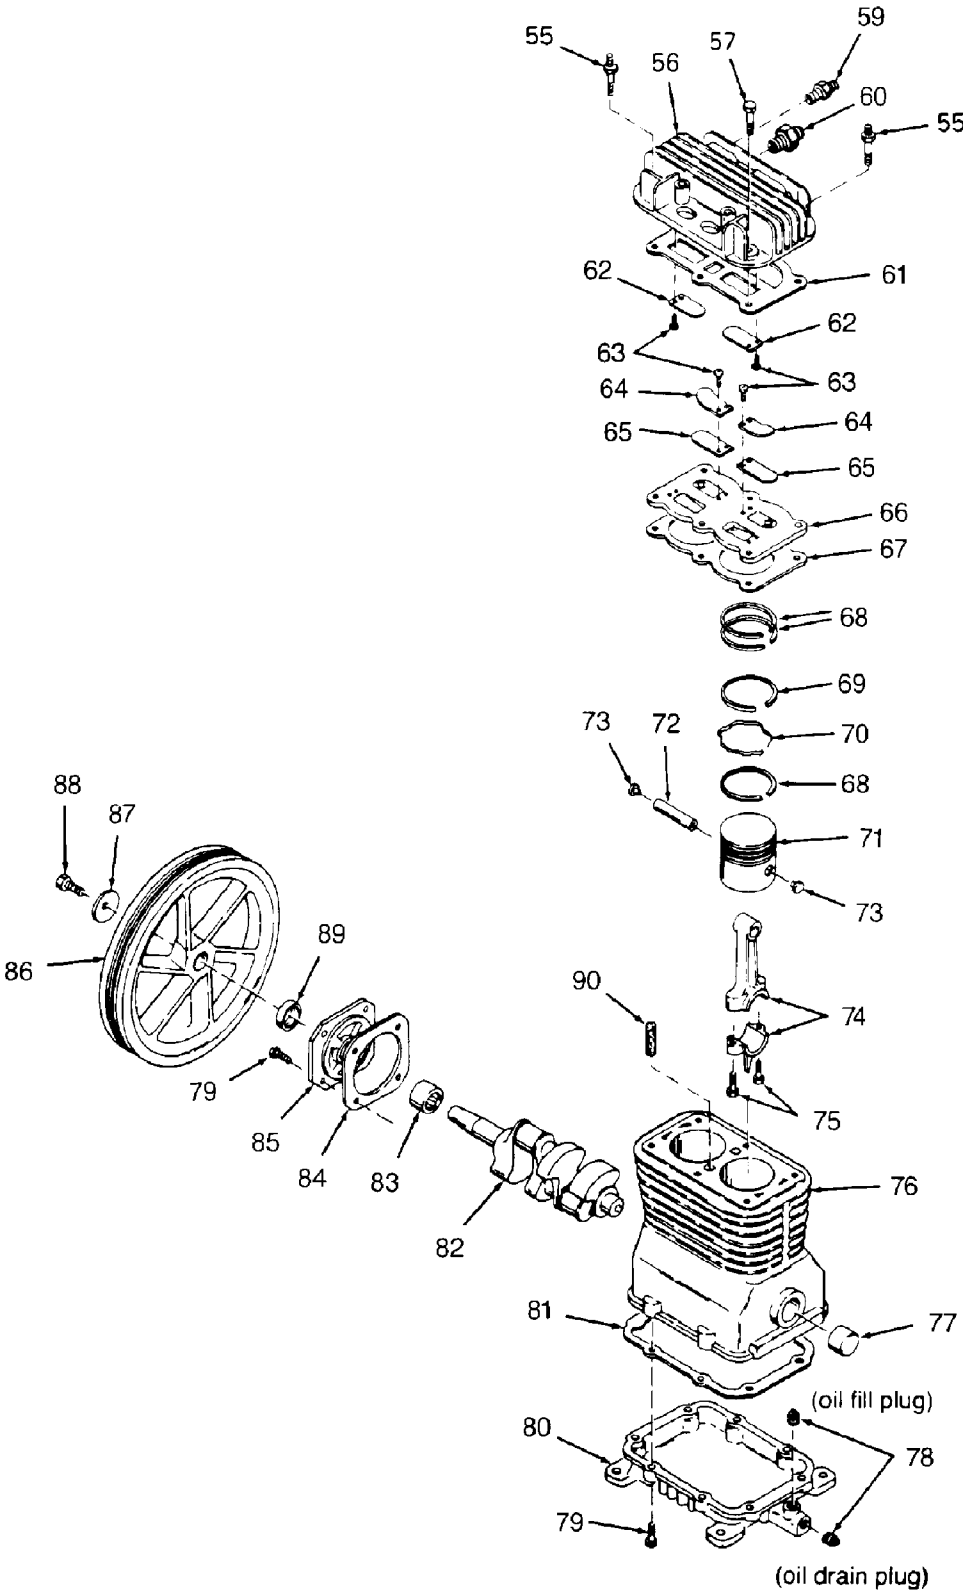

## Parts List for IRC4E20AD Type 1

Item Number	Part Number	Description	Qty Required
1	CAC-322	BELTGUARD OUTSIDE	1
2	CAC-323	BELTGUARD INSIDE	1
3	SSF-8113-ZN	NUT .375-16X.563 HEX	1
4	000000-00	No Longer Available	1
6	265-17	FILTER FELT	1
7	265-18	RETAINER FILTER	1
8	5140123-08	SCREW	2
9	CAC-61	RING PANEL MOUNTING	1
10	SSP-7812	ASSY NUT SLEEVE 1/2	2
11	AC-0041	TUBE OUTLET .500OD A	1
12	97503734	VALVE SAFETY 150 .12	1
14	SSP-7811	ASSY NUT SLEEVE 1/4	1
15	AC-0028	TUBE PRES REL .250OD	1
17	000000-00	No Longer Available	1
18	D26889	ADAPTER .25 NPT X .2	1
23	SUDL-413-2	ASSY CORD POWER ST	1
25	SS-8553	CONNECTOR BODY	1
27	CAC-4215-1	ASSY CORD MOTOR SJT	1
28	SSP-480	NIPPLE 1/4-18 NPT X	1
29	A19715	VALVE CHECK 1/2NPT X	1
30	SSF-928	SCREW .313-18X.875 H	1
31	CAC-1013	SCREW HOLD DOWN	1
32	000000-00	No Longer Available	1
33	CAC-1011	SPRING ELASTOMER	1
34	SSN-56-ZN	WASHER 1 X 11/32 X 1	1
35	N017772	LOCK WASHER	1
36	SS-2038-ZN	NUT .313-18 WING	1

## Parts List for IRC4E20AD Type 1

Item Number	Part Number	Description	Qty Required
37	000000-00	No Longer Available	1
38	CAC-1059	CLIP RETAINING	2
39	SUDL-6-1	STRIP RUBBER FOOT	1
40	CAC-60	BOLT .375-16X2.25 UN	2
41	D23138	WHEEL 9 BLACK SEMI-P	1
42	SSF-8080-ZN	NUT .375-16 UNC-2B H	2
43	N286039	DRAIN VALVE	1
49	SUDL-65	KEY MOTOR SHAFT	1
50	000000-00	No Longer Available	1
51	SS-391	SCREW .250-20 .625 S	1
52	C-BT-222	BELT 6J 38.0 EFF	1
53	D26742	SCREW #10-16 X .500	2
54	000000-00	No Longer Available	1
55	SSF-6627	STUD SHOULDER 3/8-16	1
56	Z-CAC-4213	ASSY HEAD	1
57	SSF-955	SCREW .375-16X1.50 H	5
59	SS-1215	PLUG PIPE GALV 1/8	1
60	SSP-9401	CONNECTOR BODY STRAI	1
61	000000-00	No Longer Available	1
62	KK-4275	KIT VALVE	1
63	KK-4275	KIT VALVE	1
64	CAC-294	PLATE RESTRICTOR	2
65	KK-4275	KIT VALVE	1
67	000000-00	No Longer Available	1
68	000000-00	No Longer Available	1
69	000000-00	No Longer Available	1
70	000000-00	No Longer Available	1