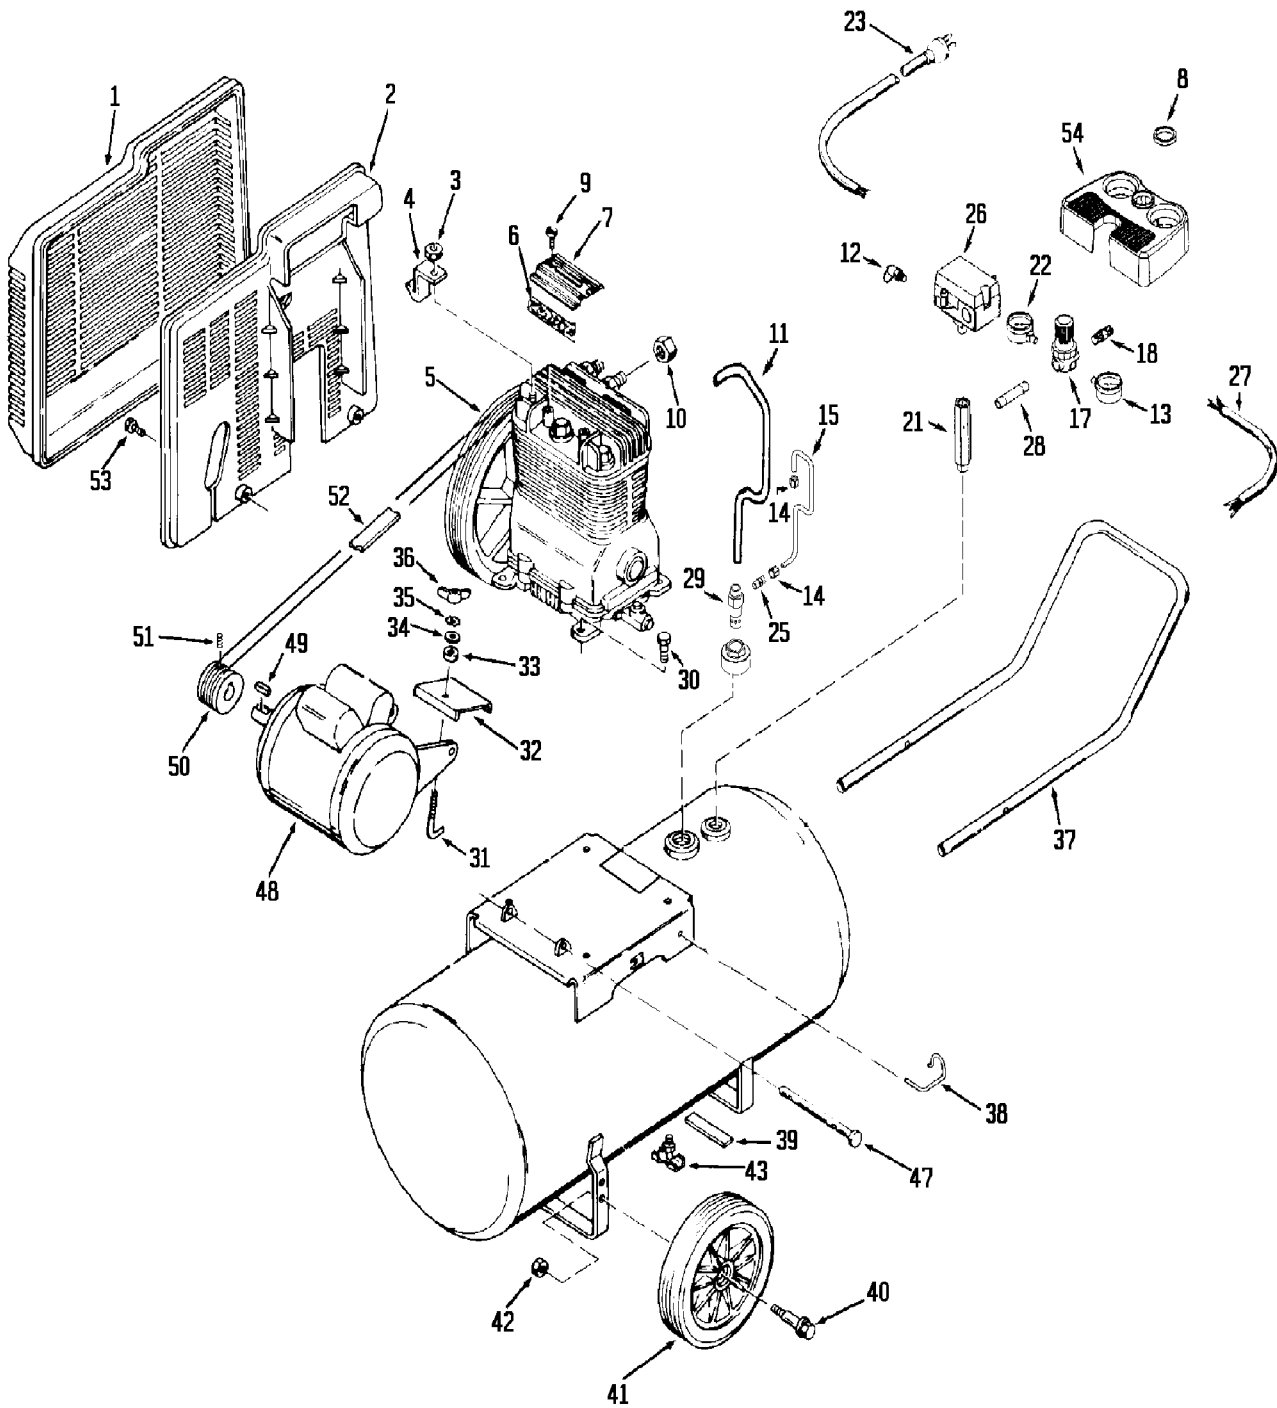

Air Compressor Diagram