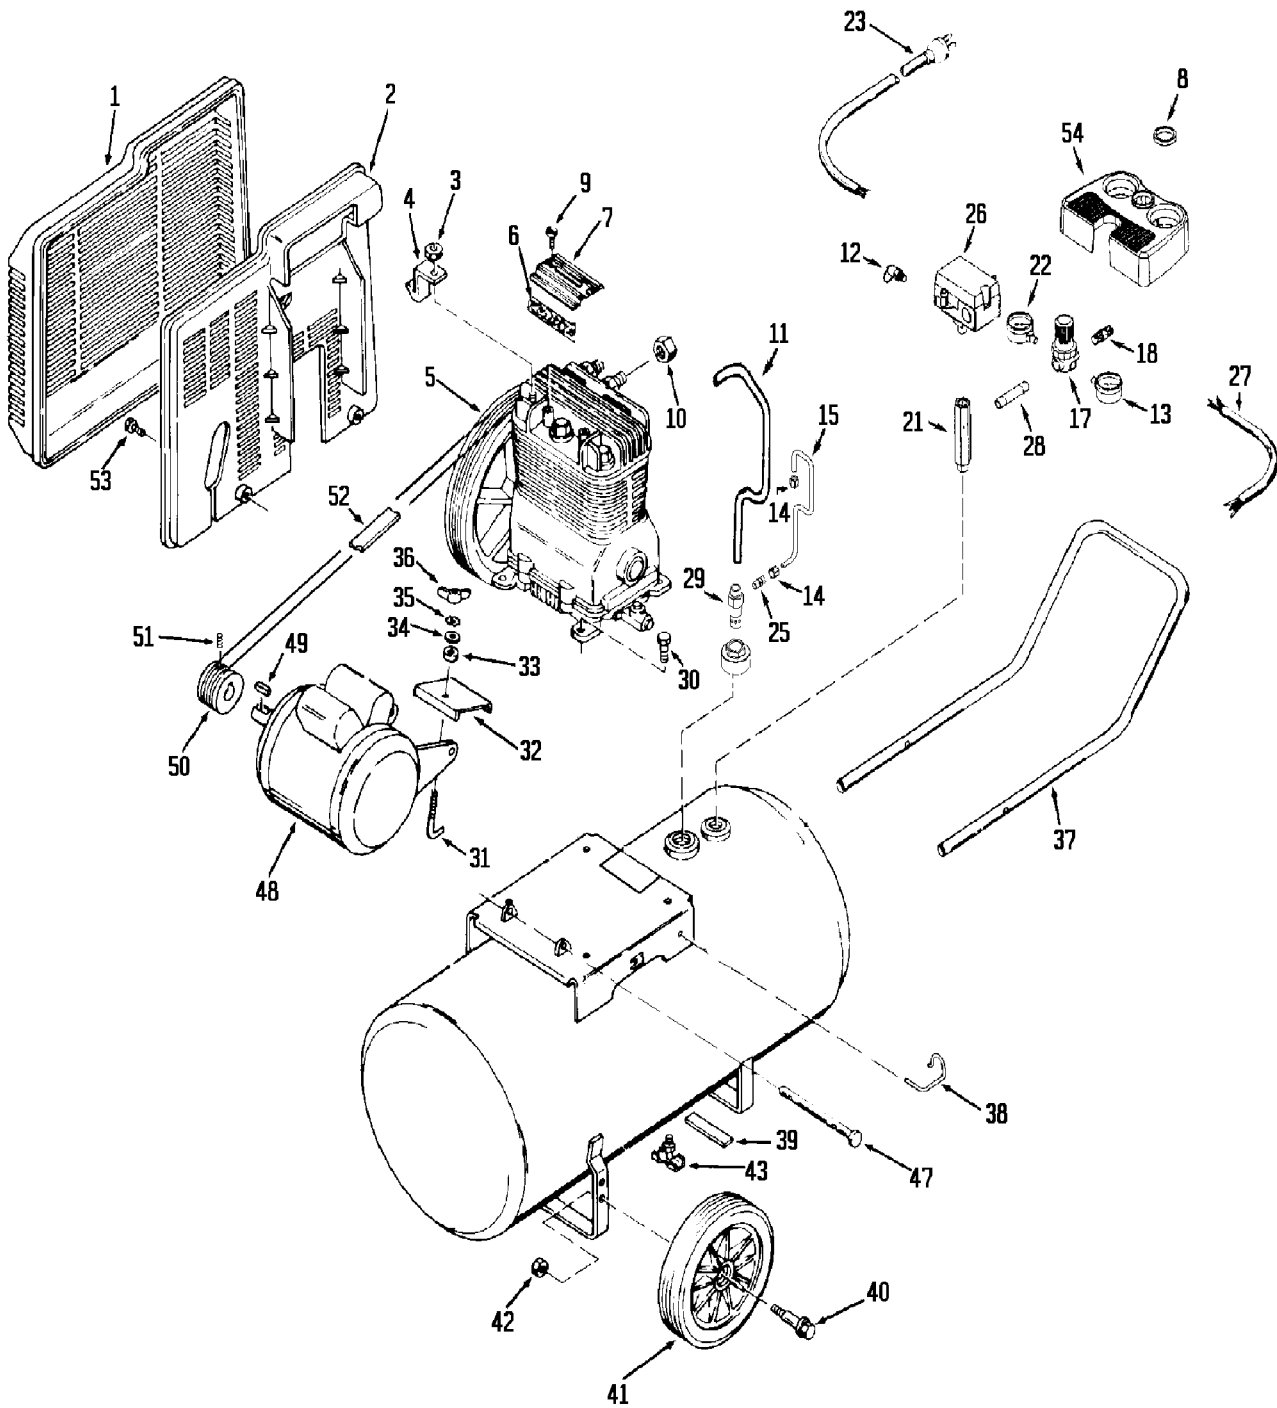

Air Compressor Diagram

Compressor Pump Diagram

Parts List for IRC4E20AD Type 0

Item Number	Part Number	Description	Qty Required
1	CAC-322	BELTGUARD OUTSIDE	1
2	CAC-323	BELTGUARD INSIDE	1
3	SSF-8113-ZN	NUT .375-16X.563 HEX	1
4	000000-00	No Longer Available	1
6	265-17	FILTER FELT	1
7	265-18	RETAINER FILTER	1
8	5140123-08	SCREW	2
9	CAC-61	RING PANEL MOUNTING	1
10	SSP-7812	ASSY NUT SLEEVE 1/2	2
11	AC-0041	TUBE OUTLET .500OD A	1
12	97503734	VALVE SAFETY 150 .12	1
14	SSP-7811	ASSY NUT SLEEVE 1/4	1
15	AC-0028	TUBE PRES REL .250OD	1
17	000000-00	No Longer Available	1
18	D26889	ADAPTER .25 NPT X .2	1
23	SUDL-413-2	ASSY CORD POWER ST	1
25	SS-8553	CONNECTOR BODY	1
27	CAC-4215-1	ASSY CORD MOTOR SJT	1
28	SSP-480	NIPPLE 1/4-18 NPT X	1
29	A19715	VALVE CHECK 1/2NPT X	1
30	SSF-928	SCREW .313-18X.875 H	1
31	CAC-1013	SCREW HOLD DOWN	1
32	000000-00	No Longer Available	1
33	CAC-1011	SPRING ELASTOMER	1
34	SSN-56-ZN	WASHER 1 X 11/32 X 1	1
35	N017772	LOCK WASHER	1
36	SS-2038-ZN	NUT .313-18 WING	1

Parts List for IRC4E20AD Type 0

Item Number	Part Number	Description	Qty Required
37	000000-00	No Longer Available	1
38	CAC-1059	CLIP RETAINING	2
39	SUDL-6-1	STRIP RUBBER FOOT	1
40	CAC-60	BOLT .375-16X2.25 UN	2
41	D23138	WHEEL 9 BLACK SEMI-P	1
42	SSF-8080-ZN	NUT .375-16 UNC-2B H	2
43	N286039	DRAIN VALVE	1
49	SUDL-65	KEY MOTOR SHAFT	1
50	000000-00	No Longer Available	1
51	SS-391	SCREW .250-20 .625 S	1
52	C-BT-222	BELT 6J 38.0 EFF	1
53	D26742	SCREW #10-16 X .500	2
54	000000-00	No Longer Available	1
55	SSF-6627	STUD SHOULDER 3/8-16	1
56	Z-CAC-4213	ASSY HEAD	1
57	SSF-955	SCREW .375-16X1.50 H	5
59	SS-1215	PLUG PIPE GALV 1/8	1
60	SSP-9401	CONNECTOR BODY STRAI	1
61	000000-00	No Longer Available	1
62	KK-4275	KIT VALVE	1
63	KK-4275	KIT VALVE	1
64	CAC-294	PLATE RESTRICTOR	2
65	KK-4275	KIT VALVE	1
67	000000-00	No Longer Available	1
68	000000-00	No Longer Available	1
69	000000-00	No Longer Available	1
70	000000-00	No Longer Available	1