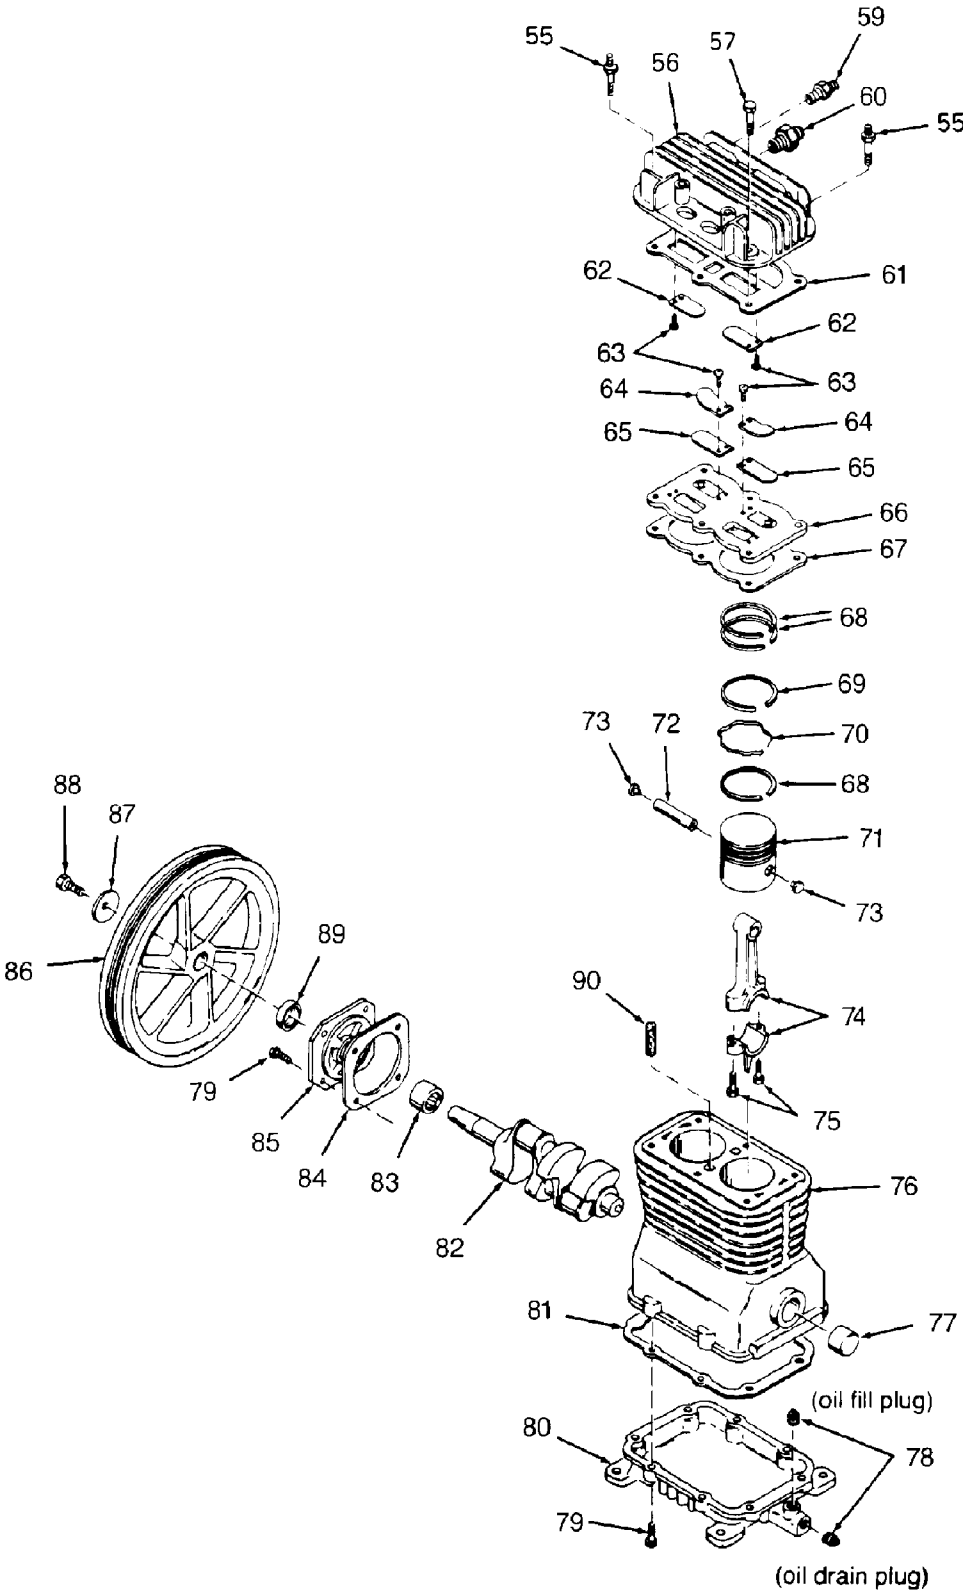

Air Compressor Diagram

Compressor Pump Diagram

Parts List for IRC4E20AD Type 0

Item Number	Part Number	Description	Qty Required
1	CAC-322	BELTGUARD OUTSIDE	1
2	CAC-323	BELTGUARD INSIDE	1
3	SSF-8113-ZN	NUT .375-16X.563 HEX	1
4	000000-00	No Longer Available	1
6	265-17	FILTER FELT	1
7	265-18	RETAINER FILTER	1
8	5140123-08	SCREW	2
9	CAC-61	RING PANEL MOUNTING	1
10	SSP-7812	ASSY NUT SLEEVE 1/2	2
11	AC-0041	TUBE OUTLET .500OD A	1
12	97503734	VALVE SAFETY 150 .12	1
14	SSP-7811	ASSY NUT SLEEVE 1/4	1
15	AC-0028	TUBE PRES REL .250OD	1
17	000000-00	No Longer Available	1
18	D26889	ADAPTER .25 NPT X .2	1
23	SUDL-413-2	ASSY CORD POWER ST	1
25	SS-8553	CONNECTOR BODY	1
27	CAC-4215-1	ASSY CORD MOTOR SJT	1
28	SSP-480	NIPPLE 1/4-18 NPT X	1
29	A19715	VALVE CHECK 1/2NPT X	1
30	SSF-928	SCREW .313-18X.875 H	1
31	CAC-1013	SCREW HOLD DOWN	1
32	000000-00	No Longer Available	1
33	CAC-1011	SPRING ELASTOMER	1
34	SSN-56-ZN	WASHER 1 X 11/32 X 1	1
35	N017772	LOCK WASHER	1
36	SS-2038-ZN	NUT .313-18 WING	1

Parts List for IRC4E20AD Type 0

Item Number	Part Number	Description	Qty Required
37	000000-00	No Longer Available	1
38	CAC-1059	CLIP RETAINING	2
39	SUDL-6-1	STRIP RUBBER FOOT	1
40	CAC-60	BOLT .375-16X2.25 UN	2
41	D23138	WHEEL 9 BLACK SEMI-P	1
42	SSF-8080-ZN	NUT .375-16 UNC-2B H	2
43	N286039	DRAIN VALVE	1
49	SUDL-65	KEY MOTOR SHAFT	1
50	000000-00	No Longer Available	1
51	SS-391	SCREW .250-20 .625 S	1
52	C-BT-222	BELT 6J 38.0 EFF	1
53	D26742	SCREW #10-16 X .500	2
54	000000-00	No Longer Available	1
55	SSF-6627	STUD SHOULDER 3/8-16	1
56	Z-CAC-4213	ASSY HEAD	1
57	SSF-955	SCREW .375-16X1.50 H	5
59	SS-1215	PLUG PIPE GALV 1/8	1
60	SSP-9401	CONNECTOR BODY STRAI	1
61	000000-00	No Longer Available	1
62	KK-4275	KIT VALVE	1
63	KK-4275	KIT VALVE	1
64	CAC-294	PLATE RESTRICTOR	2
65	KK-4275	KIT VALVE	1
67	000000-00	No Longer Available	1
68	000000-00	No Longer Available	1
69	000000-00	No Longer Available	1
70	000000-00	No Longer Available	1