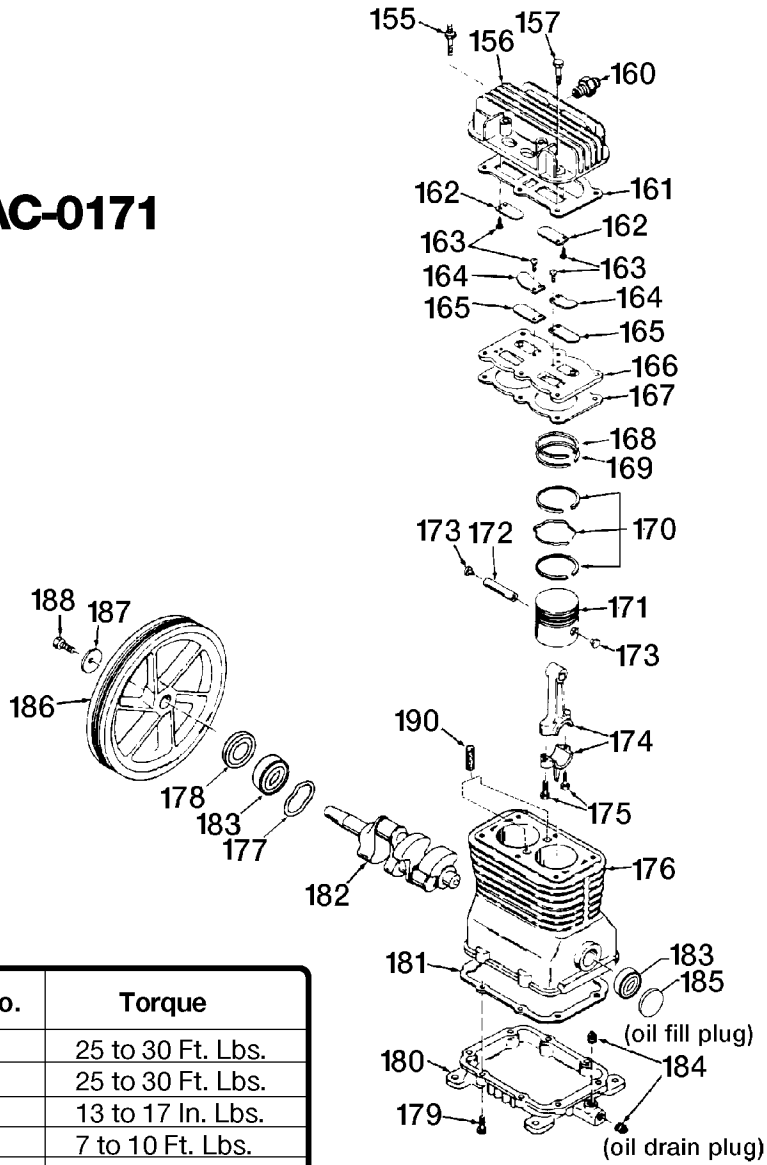

Key No.	TORQUE
11	70 to 80 In. Lbs.
17	10 to 12 Ft. Lbs.
40	10 to 12 Ft. Lbs.

# AC-0171

Key No.	Torque
155	25 to 30 Ft. Lbs.
157	25 to 30 Ft. Lbs.
163	13 to 17 In. Lbs.
175	7 to 10 Ft. Lbs.
179	9 to 12 Ft. Lbs.
188	15 to 20 Ft. Lbs.

## Parts List for IR6E60VAD Type 0

Item Number	Part Number	Description	Qty Required
1	SSF-953-ZN	SCREW #10X.625 HHW S	4
2	000000-00	No Longer Available	1
3	SSF-8113-ZN	NUT .375-16X.563 HEX	1
4	000000-00	No Longer Available	1
5	CAC-362-1	CLOSURE BELTGUARD	1
6	SSP-9401	CONNECTOR BODY STRAI	1
7	SSP-7812	ASSY NUT SLEEVE 1/2	2
8	SS-8553	CONNECTOR BODY	1
9	SSP-7811	ASSY NUT SLEEVE 1/4	1
10	C-BT-224	BELT 6J 47.3 EFF	1
11	SS-391	SCREW .250-20 .625 S	1
12	000000-00	No Longer Available	1
13	SUDL-65	KEY MOTOR SHAFT	1
14	CAC-4205	CORD MOTOR SJT 14G	1
15	Z-MO-3022-1	MOTOR 2 POLE 240V O/	1
16	CAC-1331	TUBE PRESSURE RELEAS	1
17	SSF-928	SCREW .313-18X.875 H	1
19	000000-00	No Longer Available	1
20	SS-3222-CD	PLUG PIPE	1
21	CAC-95	MANIFOLD	1
22	TIA-4150	VALVE SAFETY 150 .25	1
23	A18885	GAUGE	1
24	39124607	SCREW .250-20X.625 H	2
26	000000-00	No Longer Available	4
27	N000323	VALVE GLOBE 200 PSI	1
29	SSF-8150	NUT .312-18 UNC HEX	1
34	N286039	DRAIN VALVE	1