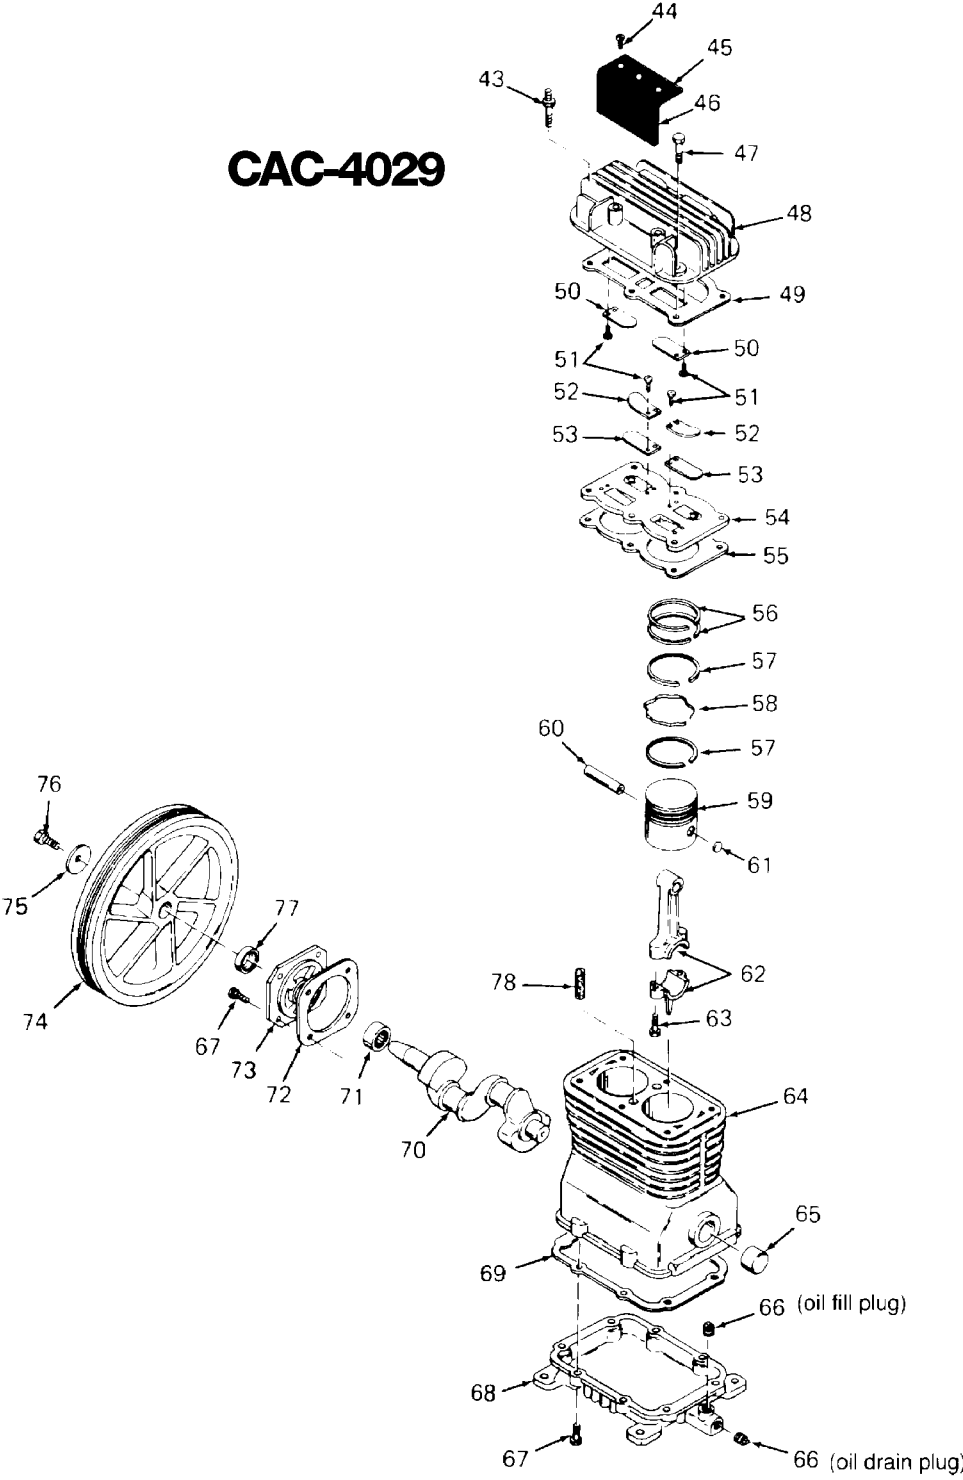

# AC-0171

Key No.	Torque
155	25 to 30 Ft. Lbs.
157	25 to 30 Ft. Lbs.
163	13 to 17 In. Lbs.
175	7 to 10 Ft. Lbs.
179	9 to 12 Ft. Lbs.
188	15 to 20 Ft. Lbs.

## Parts List for IR6E60VAD Type 0

Item Number	Part Number	Description	Qty Required
1	SSF-953-ZN	SCREW #10X.625 HHW S	4
2	000000-00	No Longer Available	1
3	SSF-8113-ZN	NUT .375-16X.563 HEX	1
4	000000-00	No Longer Available	1
5	CAC-362-1	CLOSURE BELTGUARD	1
6	SSP-9401	CONNECTOR BODY STRAI	1
7	SSP-7812	ASSY NUT SLEEVE 1/2	2
8	SS-8553	CONNECTOR BODY	1
9	SSP-7811	ASSY NUT SLEEVE 1/4	1
10	C-BT-224	BELT 6J 47.3 EFF	1
11	SS-391	SCREW .250-20 .625 S	1
12	000000-00	No Longer Available	1
13	SUDL-65	KEY MOTOR SHAFT	1
14	CAC-4205	CORD MOTOR SJT 14G	1
15	Z-MO-3022-1	MOTOR 2 POLE 240V O/	1
16	CAC-1331	TUBE PRESSURE RELEAS	1
17	SSF-928	SCREW .313-18X.875 H	1
19	000000-00	No Longer Available	1
20	SS-3222-CD	PLUG PIPE	1
21	CAC-95	MANIFOLD	1
22	TIA-4150	VALVE SAFETY 150 .25	1
23	A18885	GAUGE	1
24	39124607	SCREW .250-20X.625 H	2
26	000000-00	No Longer Available	4
27	N000323	VALVE GLOBE 200 PSI	1
29	SSF-8150	NUT .312-18 UNC HEX	1
34	N286039	DRAIN VALVE	1