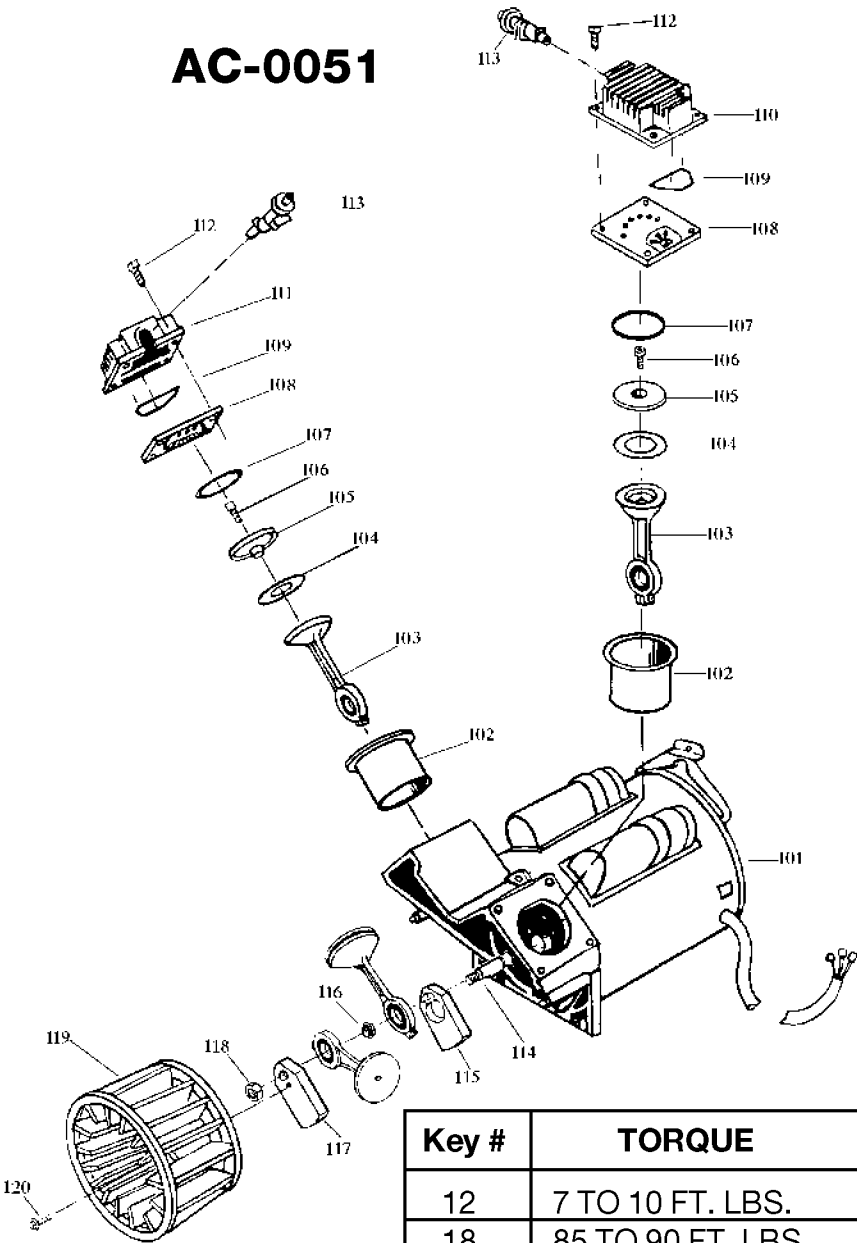

AC-0051

Key #	TORQUE
12	7 TO 10 FT. LBS.
18	85 TO 90 FT. LBS.
20	75 TO 90 IN. LBS.
* TORQUE WRENCH MUST BE USED	

Parts List for IR500TVE30 Type 1

Item Number	Part Number	Description	Qty Required
1	DAC-244	SHROUD FRONT TWIN CY	1
2	DAC-243	SHROUD REAR TWIN CYL	1
5	ACG-408	ASSY FASTENER	3
7	ACG-13	COVER INTAKE MUFFLER	1
8	ACG-12	ELEMENT FILTER INTAK	1
9	SSF-554	SCREW #10-14X2.50 PA	2
12	000000-00	No Longer Available	1
13	CAC-61	RING PANEL MOUNTING	1
14	AC-0009-1	GAUGE RIGHT HAND	1
15	Z-AC-0010-1	GAUGE LEFT HAND	1
16	AC-0027-2	STANDPIPE BRASS MALE	1
17	SSP-480	NIPPLE 1/4-18 NPT X	1
18	A19711	VALVE CHECK 1/2NPT X	1
19	000000-00	No Longer Available	1
20	AC-0007	REGULATOR 4PORT P1P2	1
21	97503734	VALVE SAFETY 150 .12	1
22	D26889	ADAPTER .25 NPT X .2	1
23	SSP-7813	ASSY NUT SLEEVE 3/8	1
24	5140112-18	PRESSURE SWITCH	1
25	SS-8553	CONNECTOR BODY	1
26	SSP-7811	ASSY NUT SLEEVE 1/4	2
27	AC-0028	TUBE PRES REL .250OD	1
28	SUDL-415-1	ASSY CORD POWER ST	1
29	AC-0126	TUBE OUTLET .375OD A	1
30	SSP-7821-1	NUT .563-18 UNF HEX	1
31	SSG-3105	ORING 306/296ID 073/	1
32	SSF-990	SCREW .250-20X1.25 U	1