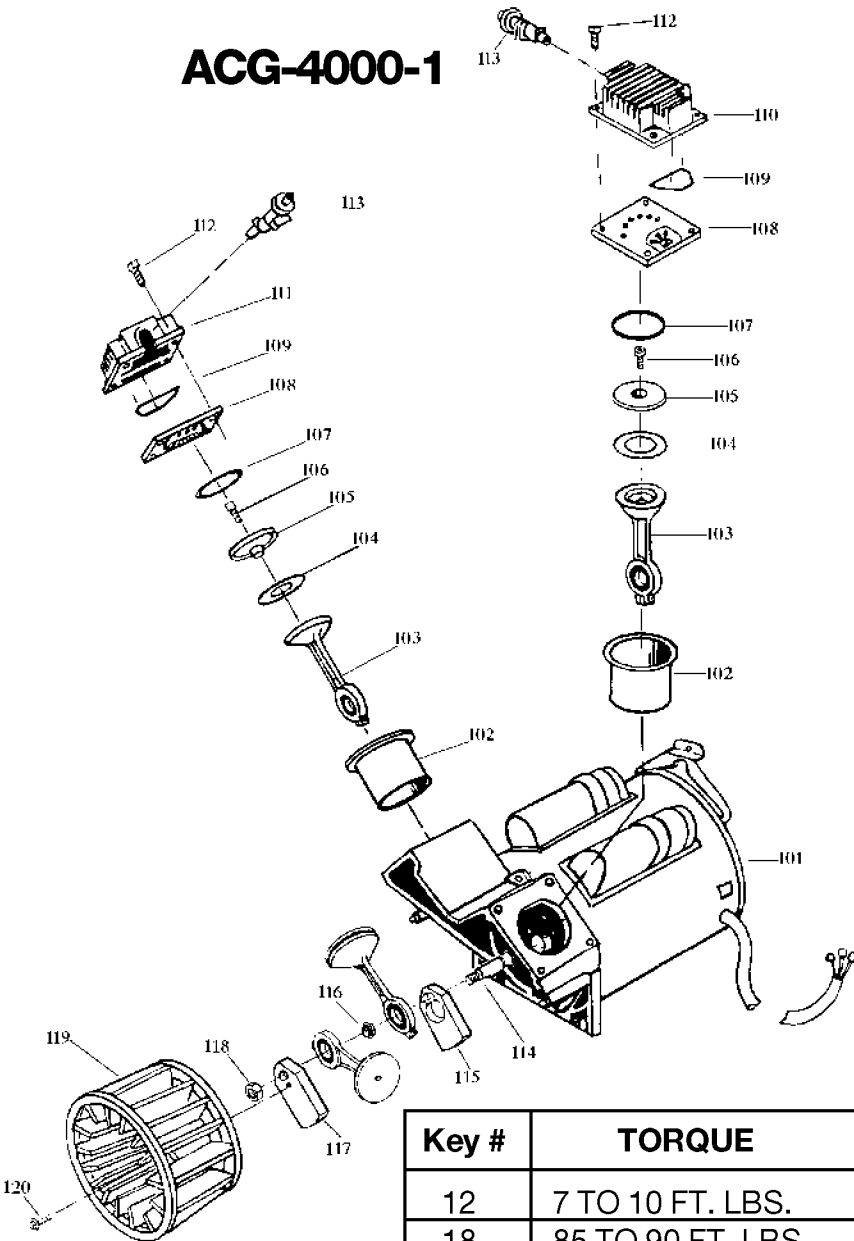

ACG-4000-1

Key #	TORQUE
12	7 TO 10 FT. LBS.
18	85 TO 90 FT. LBS.
20	75 TO 90 IN. LBS.
* TORQUE WRENCH MUST BE USED	

Parts List for IR500TVE30 Type 0

Item Number	Part Number	Description	Qty Required
1	DAC-244	SHROUD FRONT TWIN CY	1
1	DAC-243	SHROUD REAR TWIN CYL	2
3	000000-00	No Longer Available	1
5	ACG-408	ASSY FASTENER	1
7	ACG-13	COVER INTAKE MUFFLER	1
8	ACG-12	ELEMENT FILTER INTAK	1
9	SSF-554	SCREW #10-14X2.50 PA	2
12	SS-8553	CONNECTOR BODY	1
14	000000-00	No Longer Available	2
15	Z-D23004	GAUGE 1.5OD 200PSI .	2
16	000000-00	No Longer Available	1
17	000000-00	No Longer Available	1
18	000000-00	No Longer Available	1
19	SUDL-415-1	ASSY CORD POWER ST	1
20	000000-00	No Longer Available	1
21	ACG-38	TUBE OUTLET RIGHT HO	1
22	SSF-550	NUT .750-16 UNF COMP	4
23	CAC-1369	SLEEVE SILICONE FOR	4
24	000000-00	No Longer Available	1
25	SSP-6422	ELBOW	1
26	000000-00	No Longer Available	1
27	000000-00	No Longer Available	1
28	000000-00	No Longer Available	1
29	SSF-990	SCREW .250-20X1.25 U	6
30	000000-00	No Longer Available	1
31	000000-00	No Longer Available	1
32	97503734	VALVE SAFETY 150 .12	1