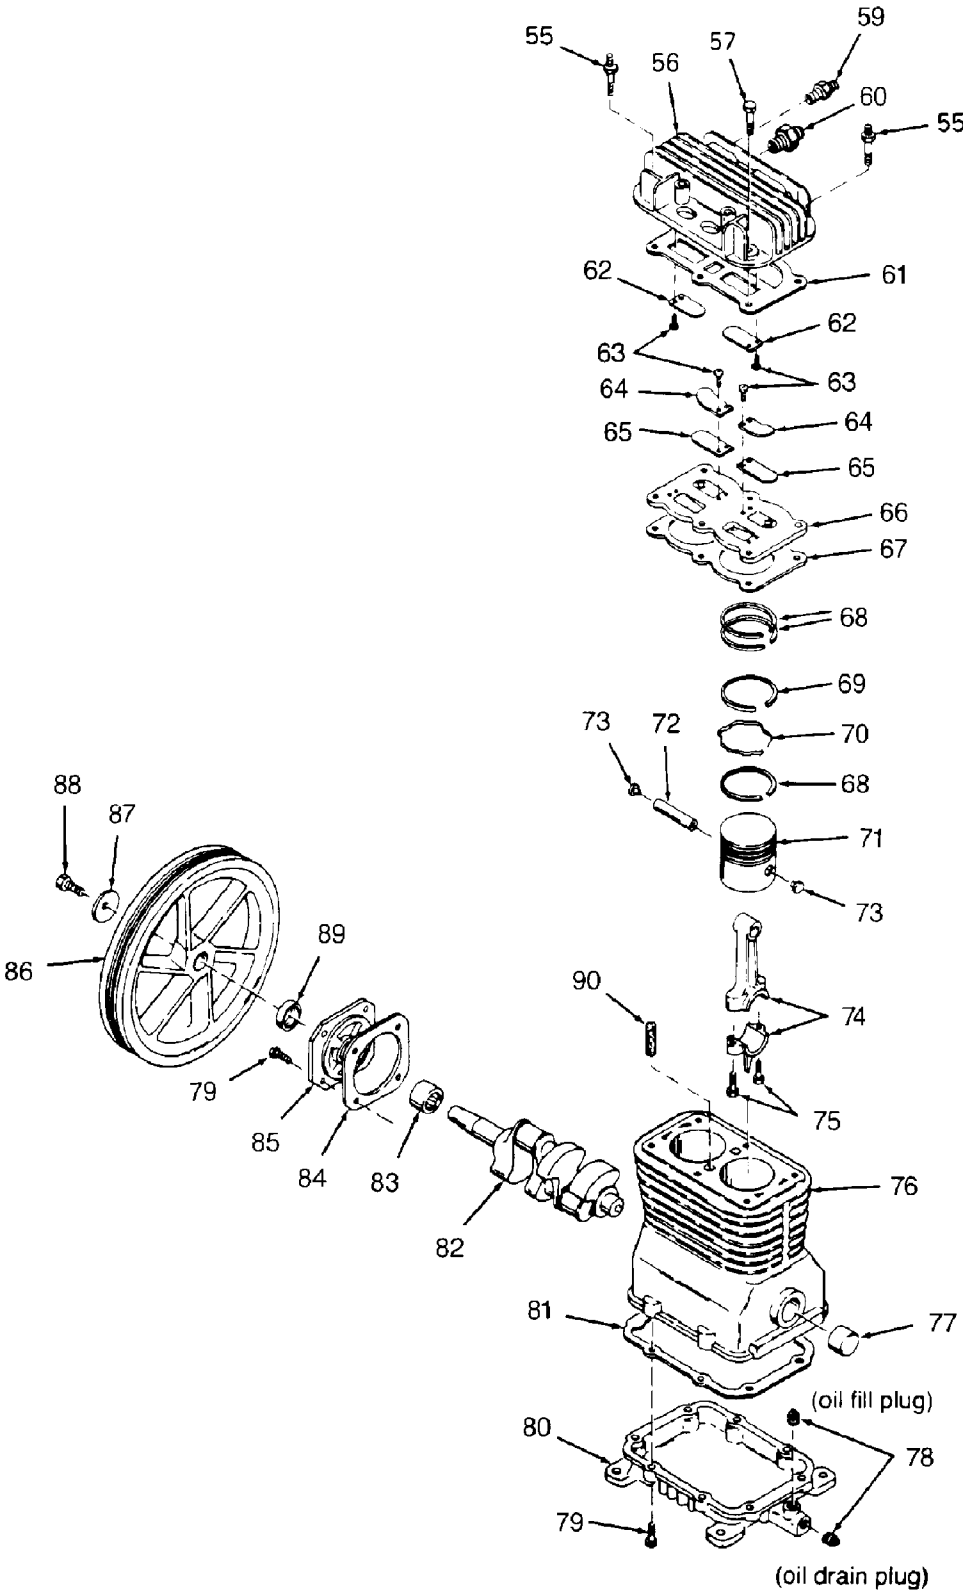

Air Compressor Diagram

Compressor Pump Diagram

Parts List for IR4E20AD Type 0

Item Number	Part Number	Description	Qty Required
1	000000-00	No Longer Available	1
2	CAC-323	BELTGUARD INSIDE	1
3	SSF-8113-ZN	NUT .375-16X.563 HEX	1
4	000000-00	No Longer Available	1
6	265-17	FILTER FELT	1
7	265-18	RETAINER FILTER	1
8	CAC-61	RING PANEL MOUNTING	1
9	5140123-08	SCREW	2
10	SSP-7812	ASSY NUT SLEEVE 1/2	2
11	AC-0041	TUBE OUTLET .500OD A	1
12	97503734	VALVE SAFETY 150 .12	1
14	SSP-7811	ASSY NUT SLEEVE 1/4	1
15	AC-0028	TUBE PRES REL .250OD	1
17	AC-0007	REGULATOR 4PORT P1P2	1
18	D26889	ADAPTER .25 NPT X .2	1
23	SUDL-413-2	ASSY CORD POWER ST	1
25	SS-8553	CONNECTOR BODY	1
27	CAC-4215-1	ASSY CORD MOTOR SJT	1
28	SSP-480	NIPPLE 1/4-18 NPT X	1
30	SSF-928	SCREW .313-18X.875 H	1
31	CAC-1013	SCREW HOLD DOWN	1
32	000000-00	No Longer Available	1
33	CAC-1011	SPRING ELASTOMER	1
34	SSN-56-ZN	WASHER 1 X 11/32 X 1	1
35	N017772	LOCK WASHER	1
36	SS-2038-ZN	NUT .313-18 WING	1
37	000000-00	No Longer Available	1

Parts List for IR4E20AD Type 0

Item Number	Part Number	Description	Qty Required
38	CAC-1059	CLIP RETAINING	2
39	SUDL-6-1	STRIP RUBBER FOOT	1
40	CAC-60	BOLT .375-16X2.25 UN	2
41	D23138	WHEEL 9 BLACK SEMI-P	1
42	SSF-8080-ZN	NUT .375-16 UNC-2B H	2
43	N286039	DRAIN VALVE	1
49	SUDL-65	KEY MOTOR SHAFT	1
50	000000-00	No Longer Available	1
51	SS-391	SCREW .250-20 .625 S	1
52	C-BT-222	BELT 6J 38.0 EFF	1
53	D26742	SCREW #10-16 X .500	2
54	000000-00	No Longer Available	1
55	SSF-6627	STUD SHOULDER 3/8-16	1
56	Z-CAC-4213	ASSY HEAD	1
57	SSF-955	SCREW .375-16X1.50 H	5
59	SS-8553	CONNECTOR BODY	1
60	SSP-9401	CONNECTOR BODY STRAI	1
62	KK-4275	KIT VALVE	1
63	KK-4275	KIT VALVE	1
64	CAC-294	PLATE RESTRICTOR	2
65	KK-4275	KIT VALVE	1
68	000000-00	No Longer Available	1
69	000000-00	No Longer Available	1
70	000000-00	No Longer Available	1
71	CAC-55-1	PISTON MACHINE DWG 2	1
72	265-19	PIN PISTON	2
73	CAC-207	PLUG PISTON PIN	4