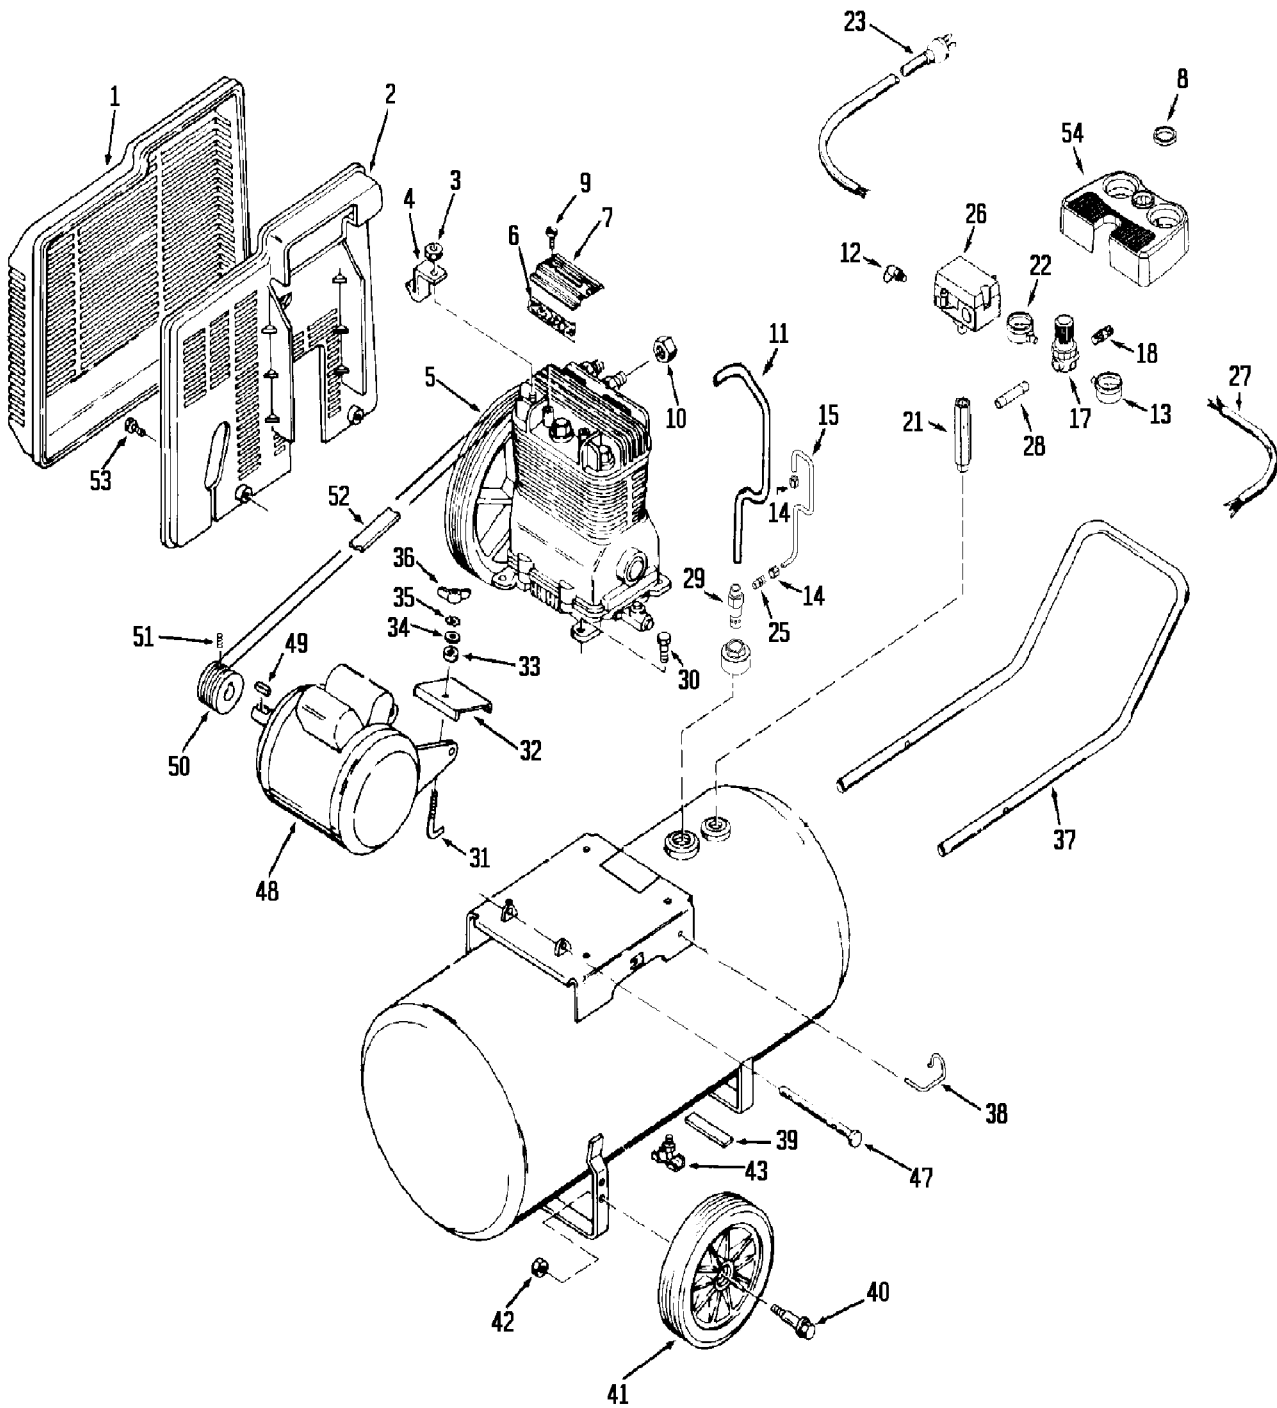

Air Compressor Diagram

Compressor Pump Diagram

Parts List for IR4E20AD Type 0

Item Number	Part Number	Description	Qty Required
1	000000-00	No Longer Available	1
2	CAC-323	BELTGUARD INSIDE	1
3	SSF-8113-ZN	NUT .375-16X.563 HEX	1
4	000000-00	No Longer Available	1
6	265-17	FILTER FELT	1
7	265-18	RETAINER FILTER	1
8	CAC-61	RING PANEL MOUNTING	1
9	5140123-08	SCREW	2
10	SSP-7812	ASSY NUT SLEEVE 1/2	2
11	AC-0041	TUBE OUTLET .500OD A	1
12	97503734	VALVE SAFETY 150 .12	1
14	SSP-7811	ASSY NUT SLEEVE 1/4	1
15	AC-0028	TUBE PRES REL .250OD	1
17	AC-0007	REGULATOR 4PORT P1P2	1
18	D26889	ADAPTER .25 NPT X .2	1
23	SUDL-413-2	ASSY CORD POWER ST	1
25	SS-8553	CONNECTOR BODY	1
27	CAC-4215-1	ASSY CORD MOTOR SJT	1
28	SSP-480	NIPPLE 1/4-18 NPT X	1
30	SSF-928	SCREW .313-18X.875 H	1
31	CAC-1013	SCREW HOLD DOWN	1
32	000000-00	No Longer Available	1
33	CAC-1011	SPRING ELASTOMER	1
34	SSN-56-ZN	WASHER 1 X 11/32 X 1	1
35	N017772	LOCK WASHER	1
36	SS-2038-ZN	NUT .313-18 WING	1
37	000000-00	No Longer Available	1

Parts List for IR4E20AD Type 0

Item Number	Part Number	Description	Qty Required
38	CAC-1059	CLIP RETAINING	2
39	SUDL-6-1	STRIP RUBBER FOOT	1
40	CAC-60	BOLT .375-16X2.25 UN	2
41	D23138	WHEEL 9 BLACK SEMI-P	1
42	SSF-8080-ZN	NUT .375-16 UNC-2B H	2
43	N286039	DRAIN VALVE	1
49	SUDL-65	KEY MOTOR SHAFT	1
50	000000-00	No Longer Available	1
51	SS-391	SCREW .250-20 .625 S	1
52	C-BT-222	BELT 6J 38.0 EFF	1
53	D26742	SCREW #10-16 X .500	2
54	000000-00	No Longer Available	1
55	SSF-6627	STUD SHOULDER 3/8-16	1
56	Z-CAC-4213	ASSY HEAD	1
57	SSF-955	SCREW .375-16X1.50 H	5
59	SS-8553	CONNECTOR BODY	1
60	SSP-9401	CONNECTOR BODY STRAI	1
62	KK-4275	KIT VALVE	1
63	KK-4275	KIT VALVE	1
64	CAC-294	PLATE RESTRICTOR	2
65	KK-4275	KIT VALVE	1
68	000000-00	No Longer Available	1
69	000000-00	No Longer Available	1
70	000000-00	No Longer Available	1
71	CAC-55-1	PISTON MACHINE DWG 2	1
72	265-19	PIN PISTON	2
73	CAC-207	PLUG PISTON PIN	4