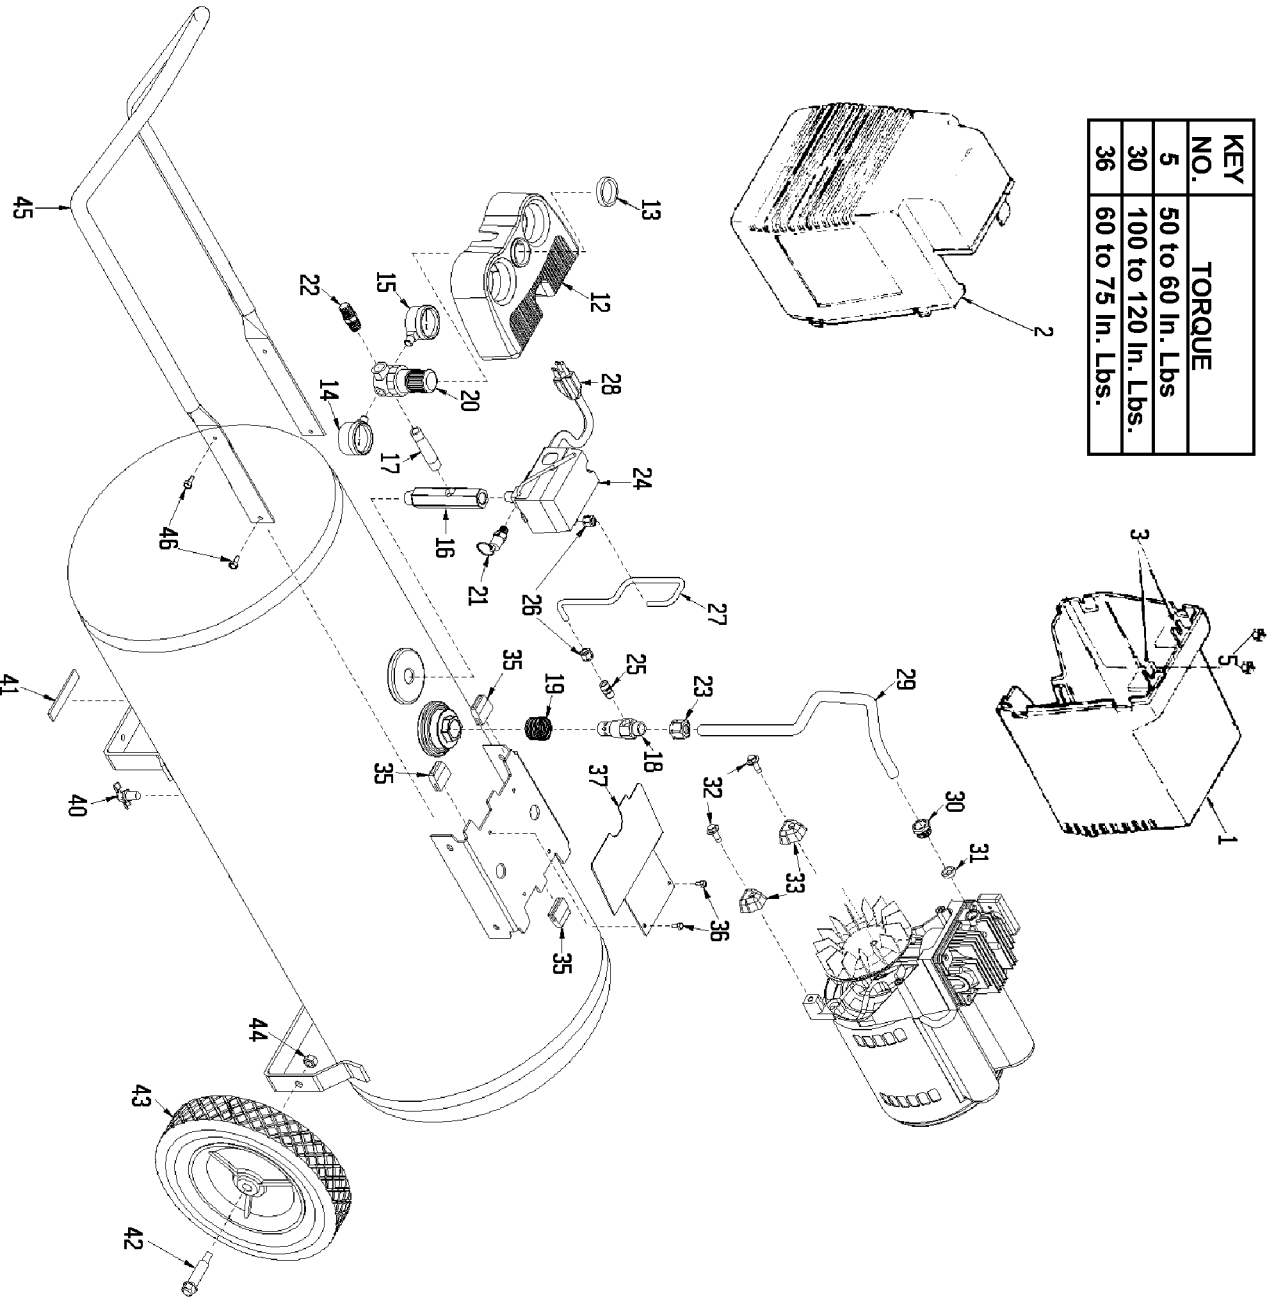

KEY NO.	TORQUE
5	50 to 60 In. Lbs
30	100 to 120 In. Lbs.
36	60 to 75 In. Lbs.

Parts List for IR100E8AD Type 3

Item Number	Part Number	Description	Qty Required
1	000000-00	No Longer Available	1
2	000000-00	No Longer Available	1
3	CAC-1121	BRACKET SHROUD	1
5	038738-00	NUT	2
12	000000-00	No Longer Available	1
13	CAC-61	RING PANEL MOUNTING	1
14	AC-0009-1	GAUGE RIGHT HAND	1
15	Z-AC-0010-1	GAUGE LEFT HAND	1
16	AC-0027-2	STANDPIPE BRASS MALE	1
17	SSP-480	NIPPLE 1/4-18 NPT X	1
18	A19711	VALVE CHECK 1/2NPT X	1
19	SSP-490-1	BUSHING FACE 3/4 X 1	1
20	AC-0007	REGULATOR 4PORT P1P2	1
21	97503734	VALVE SAFETY 150 .12	1
22	D26889	ADAPTER .25 NPT X .2	1
23	SSP-7813	ASSY NUT SLEEVE 3/8	1
24	5140112-18	PRESSURE SWITCH	1
25	SS-8553	CONNECTOR BODY	1
26	SSP-7811	ASSY NUT SLEEVE 1/4	2
27	AC-0160	TUBE PRES REL .250OD	1
28	SUDL-403-1	ASSY CORD POWER SJT	1
29	AC-0125	TUBE OUTLET .375OD A	1
30	SSP-7821-1	NUT .563-18 UNF HEX	3
31	SSG-3105	ORING 306/296ID 073/	1
32	91895680	SCREW .250-20X.750 H	1
33	ACG-18	CUP SADDLE MOUNT	2
35	ACG-19	ISOLATOR 3 POINT MOU	3