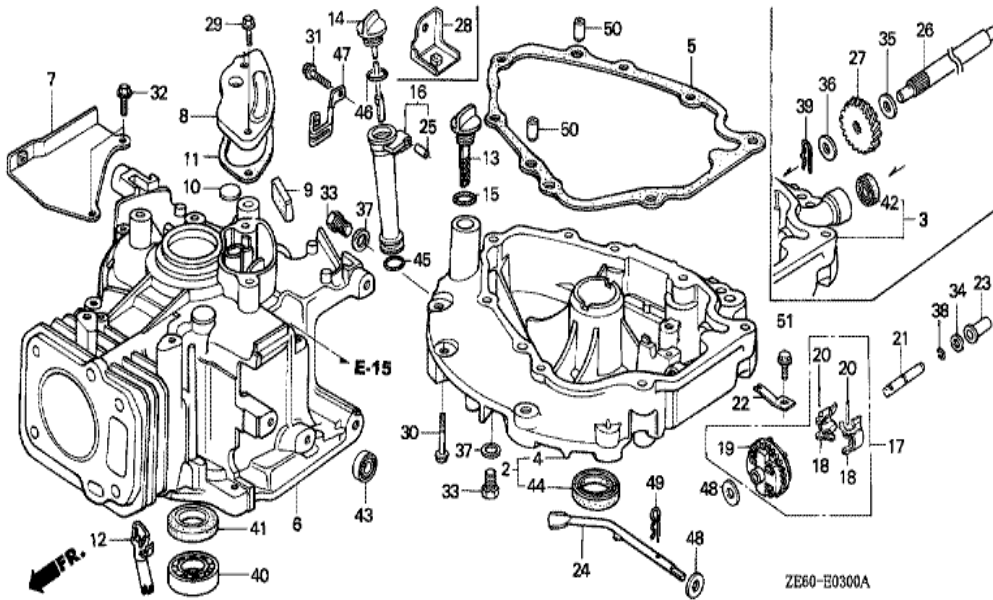

Ref	Partnumber	Description	GXV120	Serial Numbers
003	11300-ZE6-771	PAN ASSY., OIL	1	
005	11381-ZE6-000	PACKING, OIL PAN	1	2453088
005	11381-ZG9-J60	PACKING, OIL PAN	1	
006	121A0-ZE6-030	BARREL COMP., CYLINDER	1	1985316 2553493
008	12360-ZE6-000	CAP COMP., BREATHER CHAMBER	1	
009	12367-ZE6-010	FILTER, BREATHER	1	1985316
010	12372-879-000	VALVE, BREATHER	1	
011	12373-ZE6-000	PACKING, BREATHER CHAMBER	1	
012	12385-ZE6-000	PIPE, OIL DEFENSE	1	
014	15620-ZE6-810	GAUGE COMP., OIL LEVEL	1	2195322
016	15630-ZE6-810	EXTENSION, OIL FILLER	1	2195322
017	16510-ZE6-000	GOVERNOR ASSY.	1	
018	16511-ZE1-000	WEIGHT, GOVERNOR	2