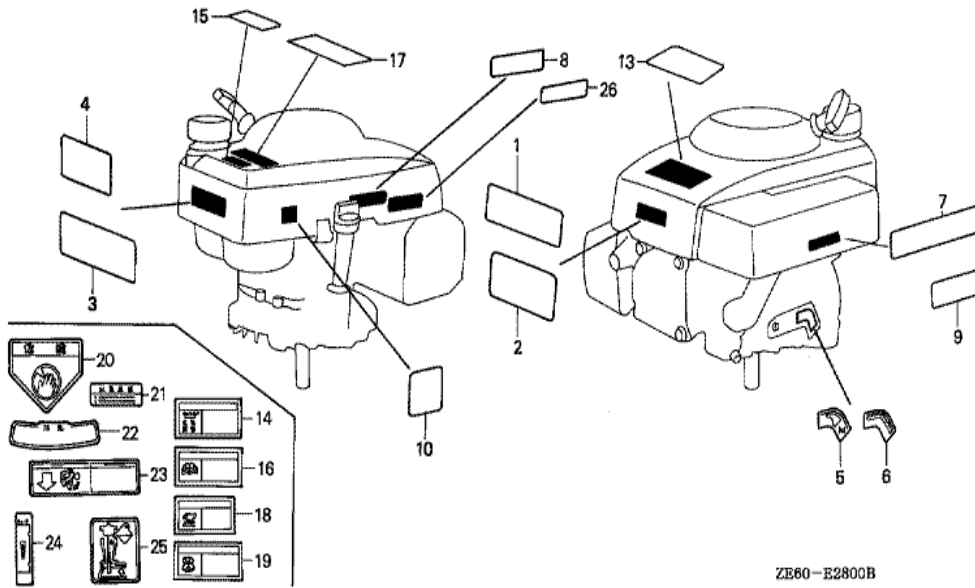

ZE60-E2800B

Ref	Partnumber	Description	GXV120	Serial Numbers
002	87101-ZE6-000	MARK, TOP COVER	1	2560780
003	87105-ZE6-000	MARK, CAUTION	1	2575627
007	87524-ZE6-000	MARK, AIR CLEANER CAUTION	1	2494013
010	87594-VA4-010	MARK, OIL CAUTION	1	2460953