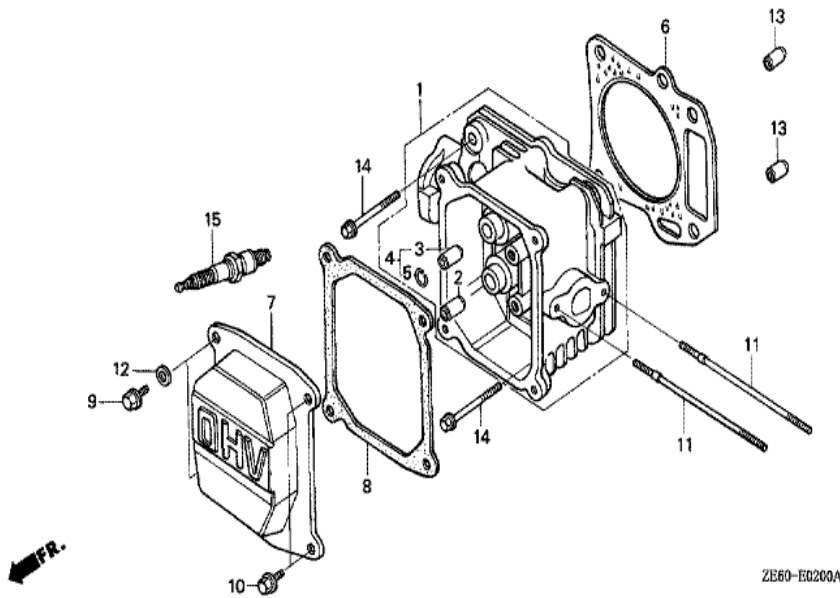

<u>Ref</u>	<u>Partnumber</u>	<u>Description</u>	<u>GXV120</u>	<u>Serial Numbers</u>
001	12200-ZE6-040	HEAD COMP., CYLINDER	1	2551345 2551344
002	12204-ZE1-306	GUIDE, IN. VALVE (OS)	(1)	
004	12205-ZE1-315	GUIDE, EX. VALVE (OS)	(1)	1231803
005	12216-ZE5-300	CLIP, VALVE GUIDE	1	
006	12251-ZE6-000	GASKET, CYLINDER HEAD	1	
007	12310-ZE7-000	COVER, HEAD	1	1616956
008	12391-ZE7-M10	PACKING, HEAD COVER	1	2453829
009	90014-952-000	BOLT, FLANGE, 6X14 (CT200)	2	
010	90013-883-000	BOLT, FLANGE, 6X12 (CT200)	2	2460985
011	90043-ZE6-000	BOLT, STUD, 6X109	2	2488069
013	94301-10160	DOWEL PIN, 10X16	2	
014	95701-0804500	BOLT, FLANGE, 8X45	4	
015	98079-54846	PLUG, SPARK (BPR4ES) (NGK)	(1)	
<u>Ref</u>	<u>Partnumber</u>	<u>Description</u>	<u>GXV120</u>	<u>Serial Numbers</u>
015	98079-54855	PLUG, SPARK (W14EPR-U) (DENSO)	(1)	
015	98079-55846	PLUG, SPARK (BPR5ES) (NGK)	1	
015	98079-55855	PLUG, SPARK (W16EPR-U) (DENSO)	1	
015	98079-56846	PLUG, SPARK (BPR6ES) (NGK)	(1)	
015	98079-56855	PLUG, SPARK (W20EPR-U) (DENSO)	(1)