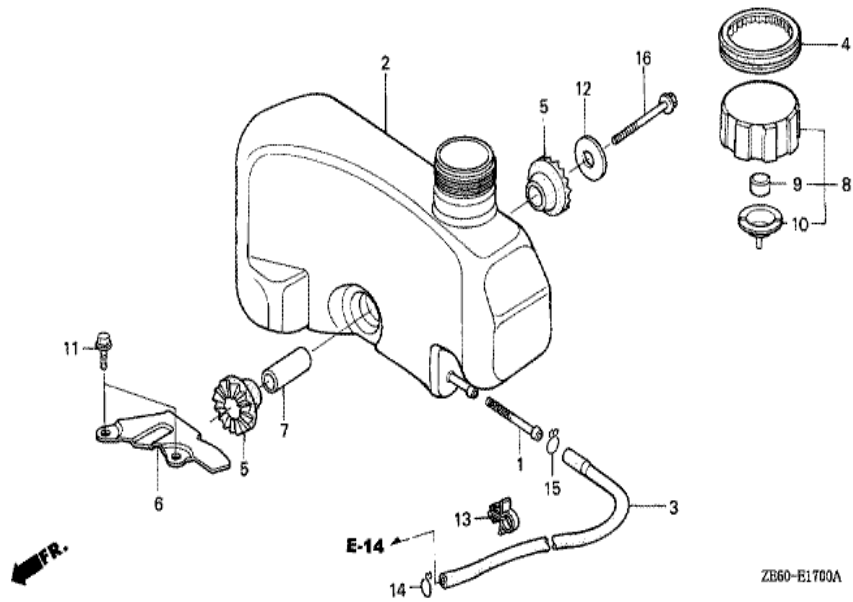

ZB60-E1700A

Ref	Partnumber	Description	GXV120	Serial Numbers
001	16952-ZE6-000	STRAINER, FUEL	1	
002	17510-ZE6-000	TANK, FUEL	1	
003	17512-ZE6-000	TUBE, FUEL	1	
004	17515-ZE6-000	RUBBER, TANK MOUNTING	1	
005	17516-896-700	RUBBER B, TANK MOUNTING	2	
006	17517-ZE6-000	STAY COMP., TANK	1	
007	17518-ZE6-000	COLLAR, TANK SETTING	1	
008	17620-ZE7-000	CAP ASSY., FUEL TANK	1	1617087
009	17622-888-010	SPONGE, FUEL CAP BREATHER	1	
010	17624-ZE7-000	PACKING, FUEL CAP	1	1617087
011	90014-952-000	BOLT, FLANGE, 6X14 (CT200)	2	
012	90455-896-700	WASHER, TANK MOUNTING	1	
013	90682-959-661	CLIP B, CABLE (9MM BLACK)	1	
Ref	Partnumber	Description	GXV120	Serial Numbers
014	95002-02080	CLIP, TUBE (B8)	1	
015	95002-70000	CLIP, TUBE (C11)	1	
016	95701-0805000	BOLT, FLANGE, 8X50	1