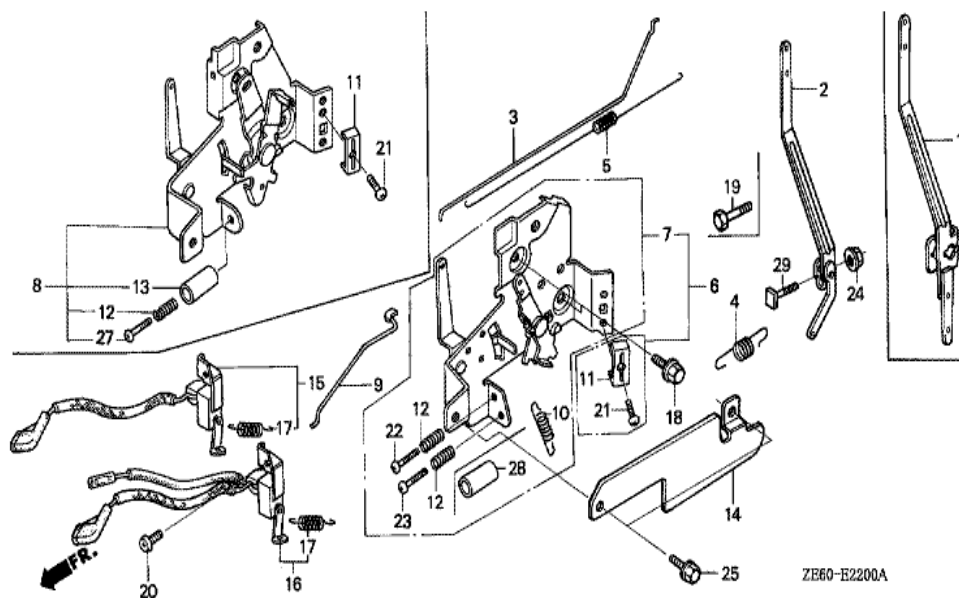

ZE60-E2200A

<u>Ref</u>	<u>Partnumber</u>	<u>Description</u>	<u>GXV120</u>	<u>Serial Numbers</u>
002	16551-ZE6-000	ARM COMP., GOVERNOR	1	
003	16555-ZE6-000	ROD, GOVERNOR	1	
004	16561-ZE6-010	SPRING, GOVERNOR	1	2530602
005	16562-ZE6-000	SPRING, THROTTLE RETURN	1	
007	16570-ZE6-030	CONTROL COMP.	1	2494013
009	16573-ZE6-010	ROD, CHOKE	1	
010	16574-ZG9-M00	SPRING, LEVER	1	2530602
011	16576-891-000	HOLDER, CABLE	1	
012	16584-883-300	SPRING, CONTROL ADJUSTING	2	2530602
014	17100-ZE6-000	PROTECTOR, CONTROL	1	2455958
015	36100-ZE6-003	SWITCH ASSY., ENGINE STOP	1	
017	36120-ZE6-010	SPRING, SWITCH CONTROL	1	
018	90013-883-000	BOLT, FLANGE, 6X12 (CT200)	2	2478684
<u>Ref</u>	<u>Partnumber</u>	<u>Description</u>	<u>GXV120</u>	<u>Serial Numbers</u>
020	93500-040080A	SCREW, PAN, 4X8	1	
021	93500-050160A	SCREW, PAN, 5X16	1	
022	93500-050200A	SCREW, PAN, 5X20	1	2530602
023	93500-050250A	SCREW, PAN, 5X25	1	2530602
024	94050-06000	NUT, FLANGE, 6MM	1	
025	95701-0601000	BOLT, FLANGE, 6X10	2	
029	90015-ZE5-010	BOLT, GOVERNOR ARM	1