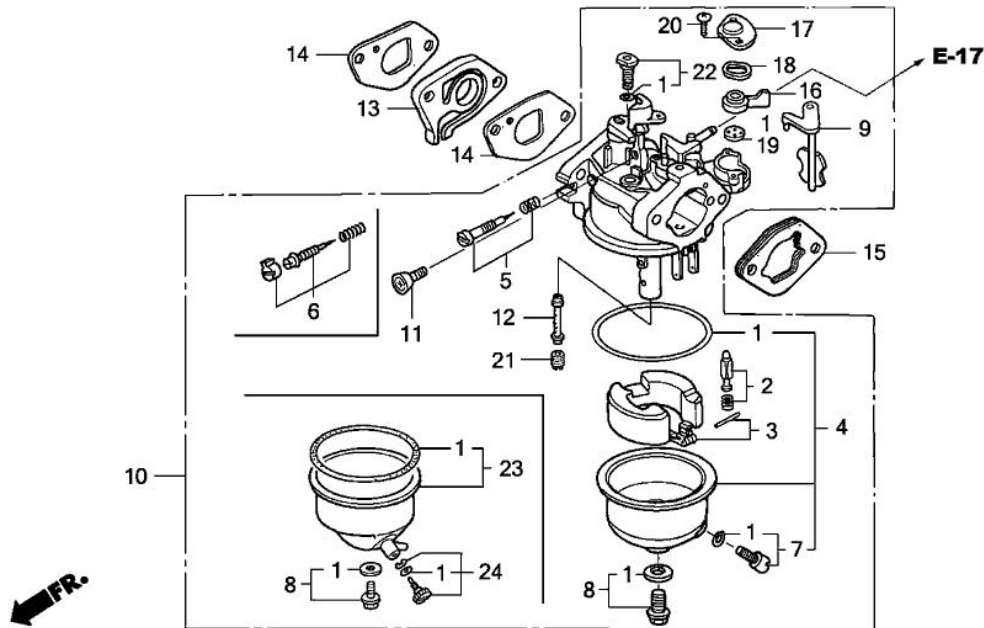

ZE60E1400B

Ref.	Part Number	Part Description	Qty.
001	16010-ZE0-025	GASKET SET (CARBURETOR NO.)	001
002	16011-ZE0-005	VALVE SET, FLOAT (SEAT NOT INCLUDED)	001
003	16013-ZE0-005	FLOAT SET	001
004	16015-ZE0-831	CHAMBER SET, FLOAT (CARBURETOR NO.)	001
004	16015-ZE1-811	CHAMBER SET, FLOAT (CARBURETOR NO.)	001
006	16016-ZH7-W01	SCREW SET, PILOT (CARBURETOR NO.)	001
007	16024-ZE1-811	SCREW SET, DRAIN (CARBURETOR NO.)	001
008	16028-ZE0-005	SCREW SET	001
008	16028-ZK7-S91	SCREW SET	001
009	16045-ZE6-005	CHOKE SET	001
010	16100-ZE6-W01	CARBURETOR ASSY. (BE56A B)	001
011	16124-ZE0-005	SCREW, THROTTLE STOP	001
012	16166-ZE6-W00	NOZZLE, MAIN (CARBURETOR NO.)	001
013	16211-ZE6-000	INSULATOR, CARBURETOR	001
014	16212-ZG9-J60	GASKET, INSULATOR	002
015	16220-ZE6-010	SPACER, CARBURETOR	001
016	16953-ZE6-015	LEVER, PETCOCK (CARBURETOR NO.)	001
016	16953-ZE6-015	LEVER, PETCOCK (CARBURETOR NO.)	001
017	16954-ZE1-812	PLATE, LEVER SETTING (CARBURETOR NO.)	001
018	16956-ZE1-811	SPRING, PETCOCK LEVER (CARBURETOR NO.)	001
019	16957-ZE1-812	GASKET, PETCOCK (CARBURETOR NO.)	001
020	93500-03006-0H	SCREW, PAN (3X6)	002
020	93500-03008-1G	SCREW, PAN (3X8) (CARBURETOR NO.)	002
021	99101-ZH7-0520	JET, MAIN (#52) (CARBURETOR NO.) (NOT AVAILABLE)	(1)
021	99101-ZH7-0550	JET, MAIN (#55) (CARBURETOR NO.)	(1)
021	99101-ZH7-0580	JET, MAIN (#58) (CARBURETOR NO.) (NOT AVAILABLE)	001
022	99204-ZE2-0380	JET SET, PILOT (#38) (CARBURETOR NO.)	001