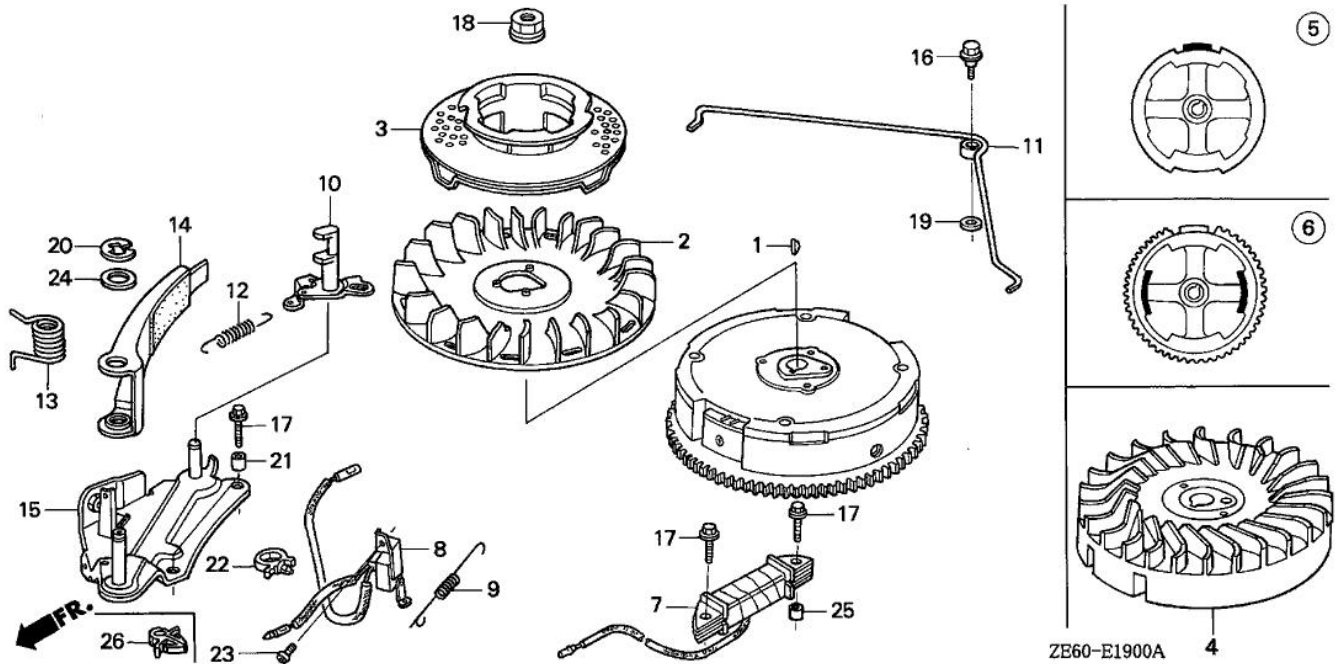

Ref.	Part Number	Part Description	Qty.
001	13331-357-000	KEY, SPECIAL WOODRUFF (25X18)	001
002	19511-ZE6-000	FAN, COOLING	001
003	28451-ZE6-003	PULLEY, STARTER	001
005	31100-ZE6-661	FLYWHEEL	001
005	31100-ZE6-662	FLYWHEEL	001
005	31100-ZE6-T01	FLYWHEEL	001
018	90201-878-003	NUT, SPECIAL (14MM)	001