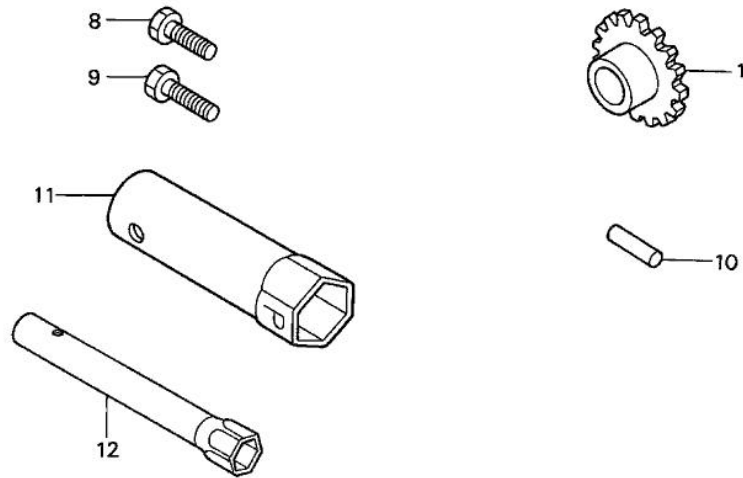

ZB60-E4000A

Ref.	Part Number	Part Description	Qty.
012	99004-21002	WRENCH, BOX (P21)	001