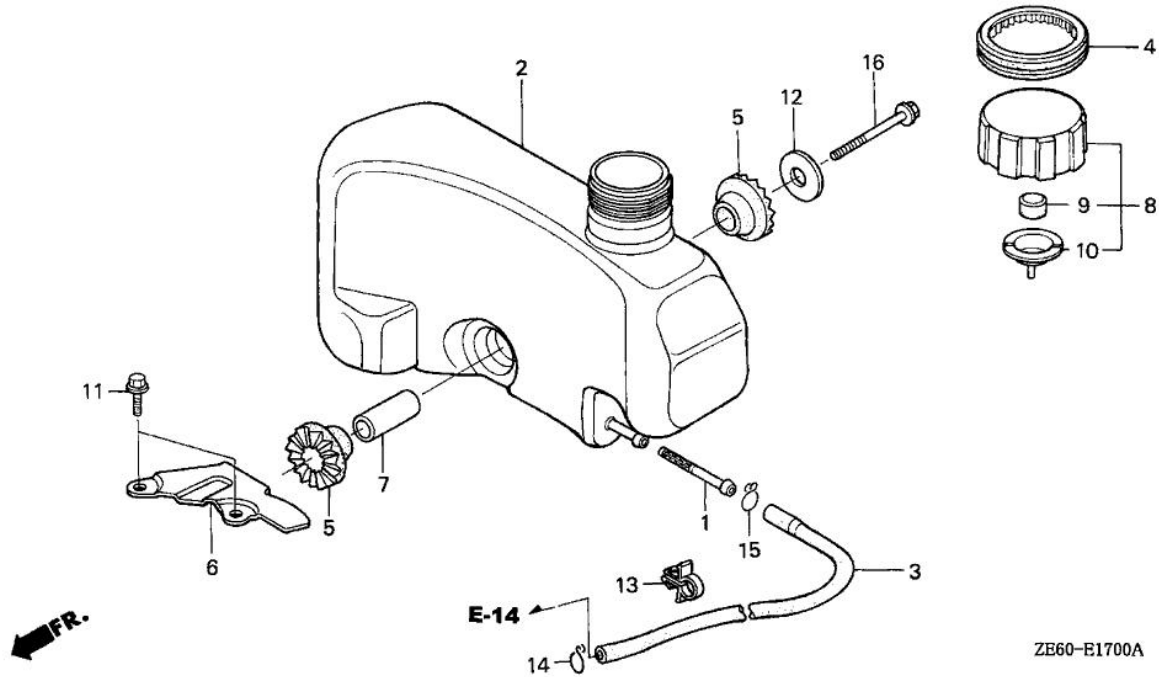

Ref.	Part Number	Part Description	Qty.
001	16952-ZE6-000	FILTER, FUEL	001
002	17510-ZE6-000	TANK, FUEL	001
003	17512-ZE6-000	TUBE, FUEL	001
004	17515-ZE6-000	RUBBER, TANK MOUNTING	001
005	17516-896-700	RUBBER B, TANK MOUNTING	002
006	17517-ZE6-000	STAY, TANK	001
007	17518-ZE6-000	COLLAR, TANK SETTING	001
008	17620-ZG9-000	CAP ASSY., FUEL TANK	001
009	17622-888-010	SPONGE, FUEL CAP BREATHER	001
010	17624-ZE7-000	GASKET, FUEL CAP	001
011	90014-952-000	BOLT, FLANGE (6X14) (CT200)	002
012	90455-896-700	WASHER, TANK MOUNTING	001
013	90682-959-661	CLIP B, CABLE (9MM BLACK)	001
014	95002-02080	CLIP, TUBE (B8)	001
015	95002-70000	CLIP, TUBE (C11)	001
016	95701-08050-00	BOLT, FLANGE (8X50)	001