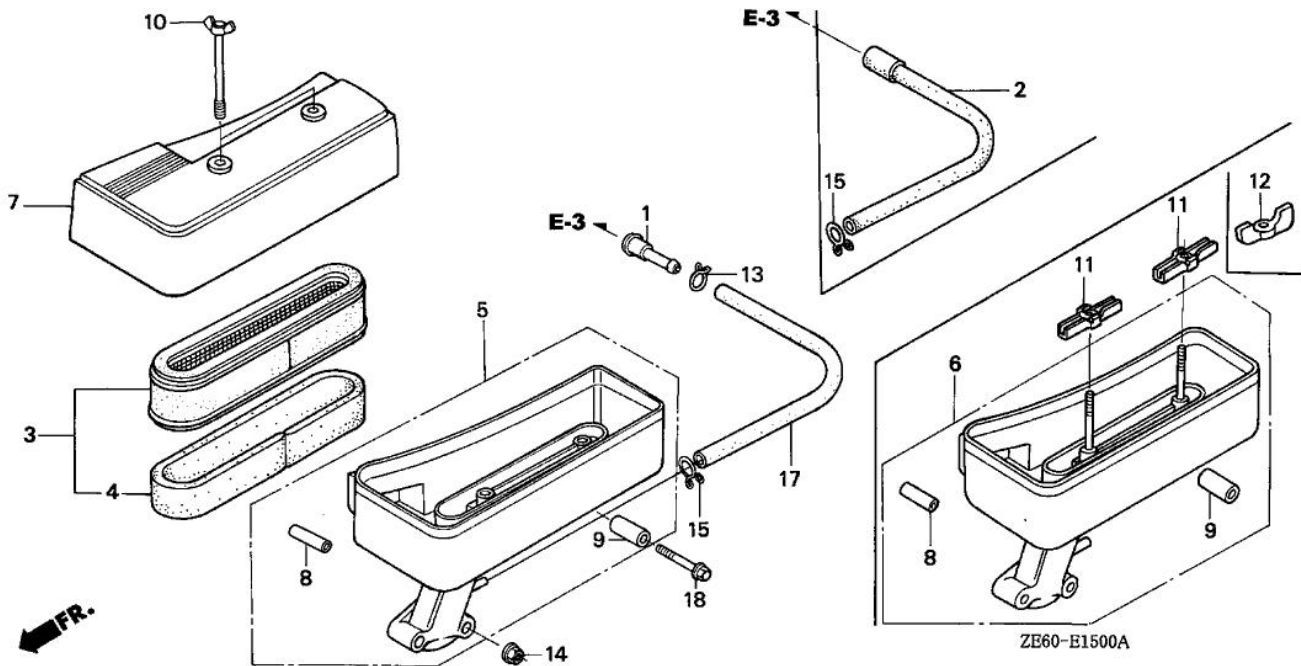

Ref.	Part Number	Part Description	Qty.
001	12150-ZE6-000	JOINT, TUBE (NOT AVAILABLE)	001
002	15721-ZE6-000	TUBE, BREATHER	001
002	15721-ZE6-010	TUBE, BREATHER (180MM)	001
002	95005-80001-30M	BULK HOSE, VACUUM (8X1000) OEM CUT SIZE: (8X180)	001
003	17210-ZE6-003	ELEMENT, AIR CLEANER	001
003	17210-ZE6-505	ELEMENT, AIR CLEANER	001
005	17220-ZE6-000	HOUSING, AIR CLEANER	001
005	17220-ZE6-010	HOUSING, AIR CLEANER	001
006	17220-ZE6-020	HOUSING, AIR CLEANER	001
007	17231-ZE6-000	COVER, AIR CLEANER	001
008	17238-ZE1-000	COLLAR, AIR CLEANER	002
008	17238-ZE7-010	COLLAR, AIR CLEANER	002
009	17239-ZE6-300	COLLAR B, AIR CLEANER	001
010	17291-GF8-000	BOLT, ELEMENT SETTING	002
011	90203-PB2-000	NUT, AIR CLEANER COVER (DACRO COATING)	002
011	90203-ZA0-800	WINGNUT (6MM) (BLACK)	002
011	90203-ZA0-800	WINGNUT (6MM) (BLACK)	002
013	90652-MB1-000	CLIP, TUBE	001
013	95002-70000	CLIP, TUBE (C11)	001
014	94050-06000	NUT, FLANGE (6MM)	002
015	95002-02120	CLIP, TUBE (B12)	001
018	95701-06035-00	BOLT, FLANGE (6X35)	001