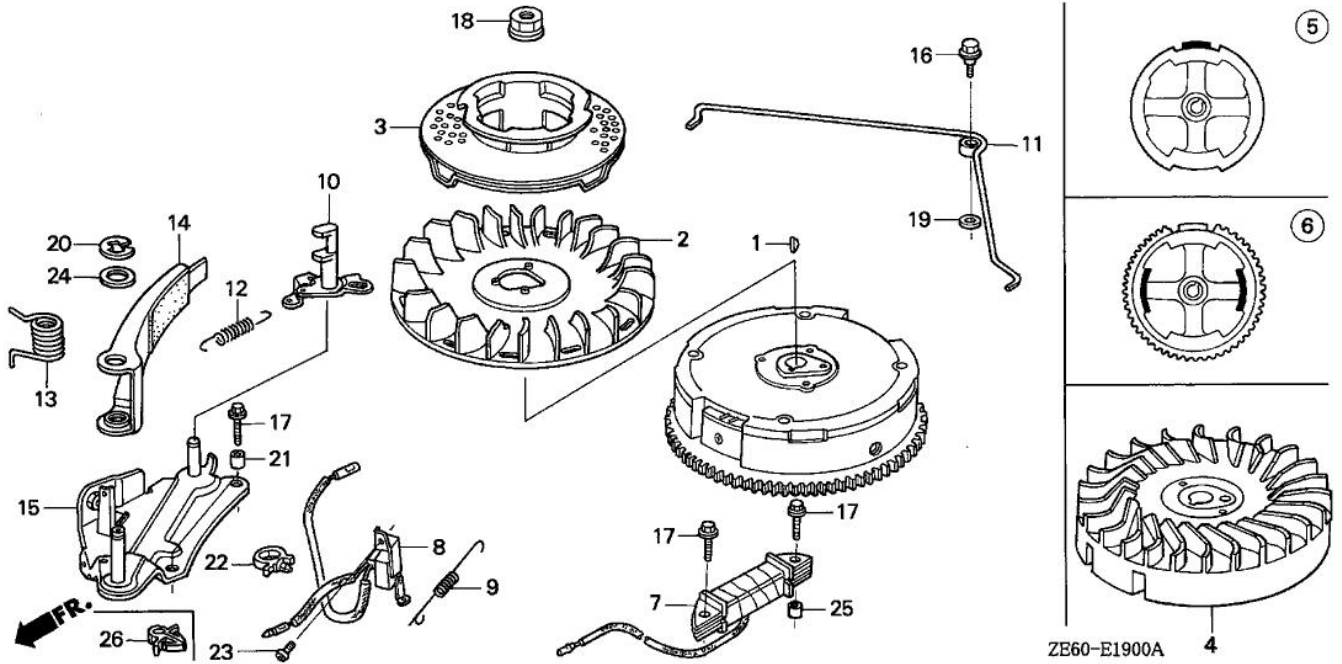

Ref.	Part Number	Part Description	Qty.
001	13331-357-000	KEY, SPECIAL WOODRUFF (25X18)	001
002	19511-ZE6-000	FAN, COOLING	001
003	28451-ZE6-003	PULLEY, STARTER	001
005	31100-ZE6-661	FLYWHEEL	001
005	31100-ZE6-662	FLYWHEEL	001
005	31100-ZE6-T01	FLYWHEEL	001
018	90201-878-003	NUT, SPECIAL (14MM)	001