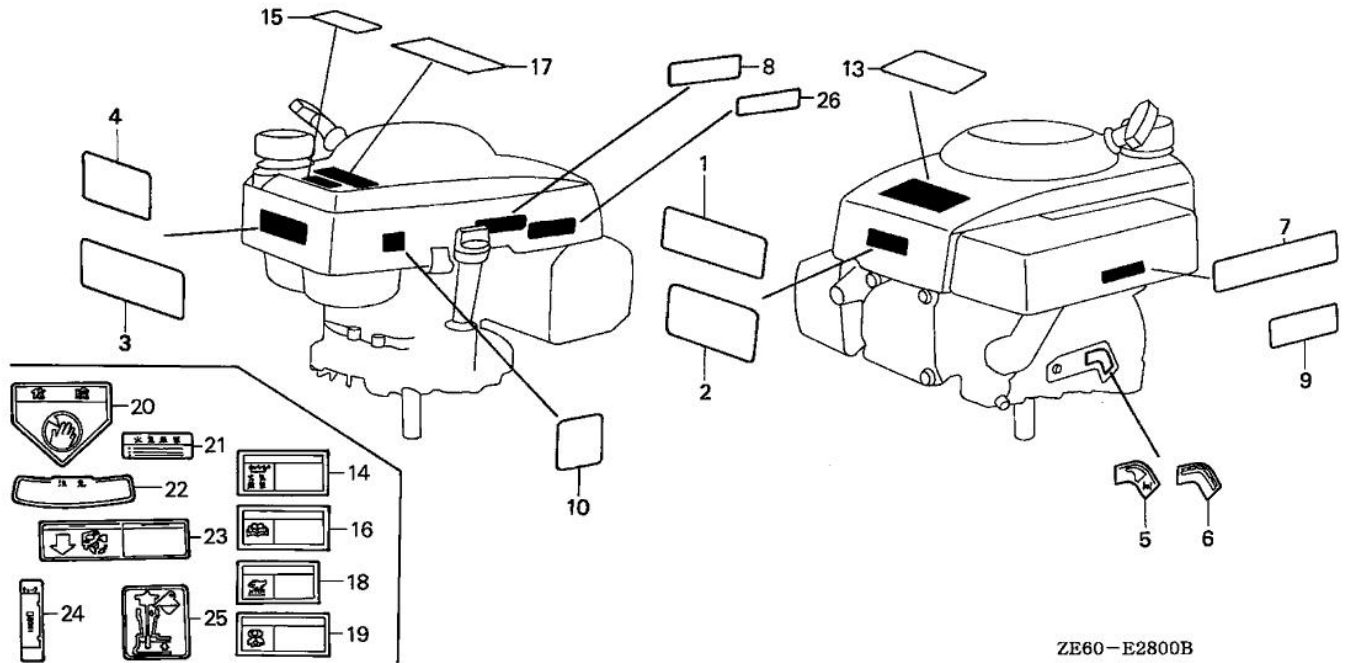

ZE60-E2800B

Ref.	Part Number	Part Description	Qty.
002	87101-ZE6-010	MARK, TOP COVER	001
003	87105-ZE6-010	MARK, CAUTION	001
006	87523-ZE6-000	MARK, CONTROL	001
007	87524-ZE6-000	MARK, AIR CLEANER CAUTION	001
010	87594-VA4-010	MARK, OIL CAUTION	001
026	87135-ZE2-020	LABEL, E-SPEC (15.5X27.5)	001