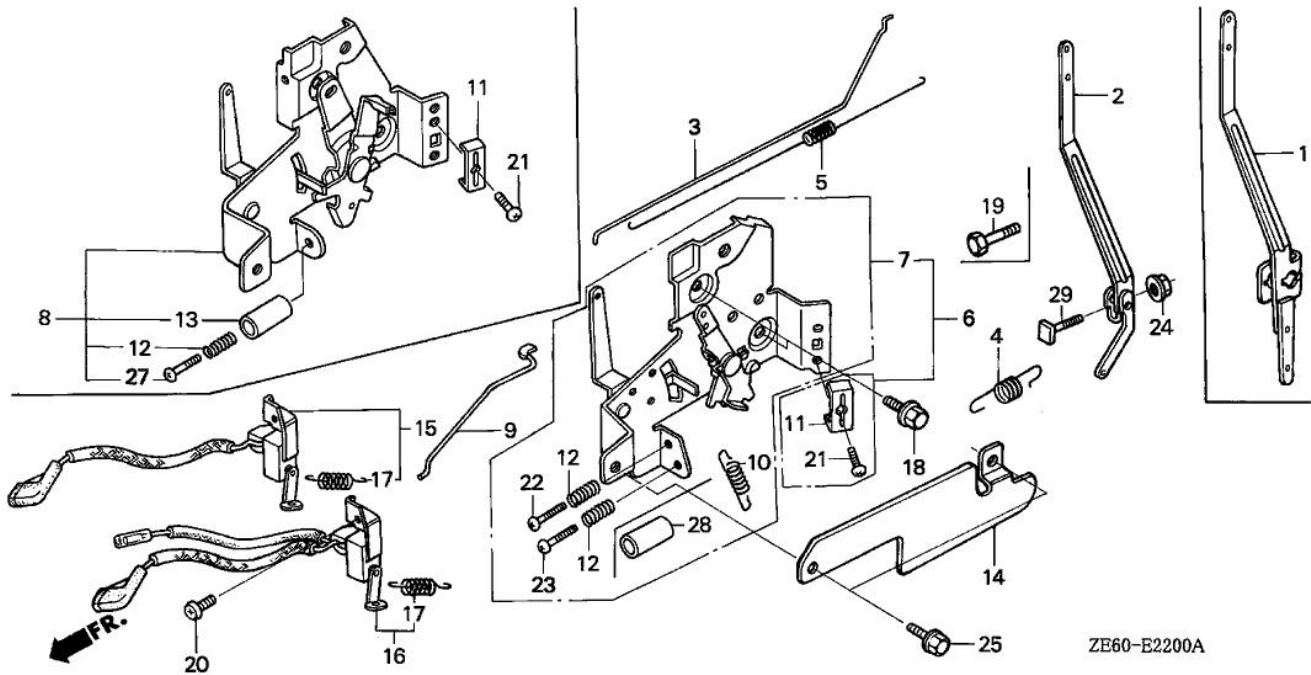

Ref.	Part Number	Part Description	Qty.
002	16551-ZE6-000	ARM, GOVERNOR	001
003	16555-ZE6-000	ROD, GOVERNOR	001
004	16561-ZE6-640	SPRING, GOVERNOR	001
005	16562-ZE6-000	SPRING, THROTTLE RETURN	001
008	16570-ZE6-640	CONTROL	001
009	16573-ZE6-010	ROD, CHOKE	001
011	16576-891-000	HOLDER, CABLE	001
012	16584-883-300	SPRING, CONTROL ADJUSTING	001
014	17100-ZE6-000	PROTECTOR, CONTROL	001
016	36100-ZE6-641	SWITCH ASSY., ENGINE STOP	001
017	36120-ZE6-010	SPRING, SWITCH CONTROL	001
018	90014-952-000	BOLT, FLANGE (6X14) (CT200)	002
019	92101-06020-0A	BOLT, HEX. (6X20)	001
020	93500-04008-0A	SCREW, PAN (4X8)	001
021	93500-05016-0A	SCREW, PAN (5X16)	001
024	94050-06000	NUT, FLANGE (6MM)	001
025	95701-06010-00	BOLT, FLANGE (6X10)	002
027	93500-05020-0A	SCREW, PAN (5X20)	001
029	90015-ZE5-010	BOLT, GOVERNOR ARM	001