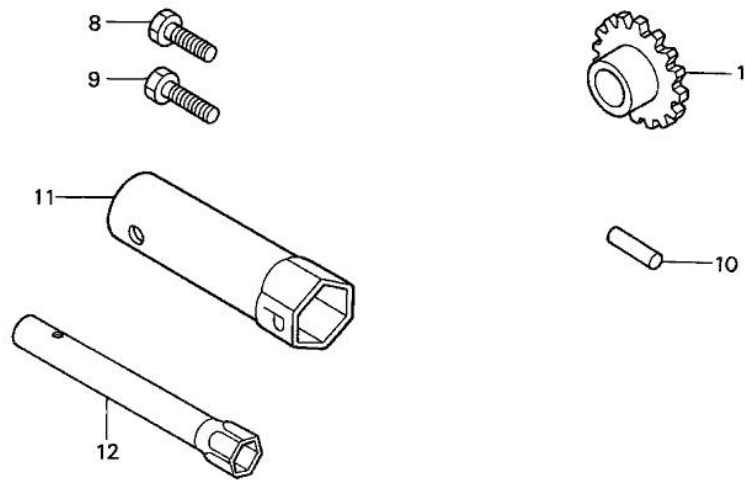

ZB60-E4000A

Ref.	Part Number	Part Description	Qty.
012	99004-21002	WRENCH, BOX (P21)	001