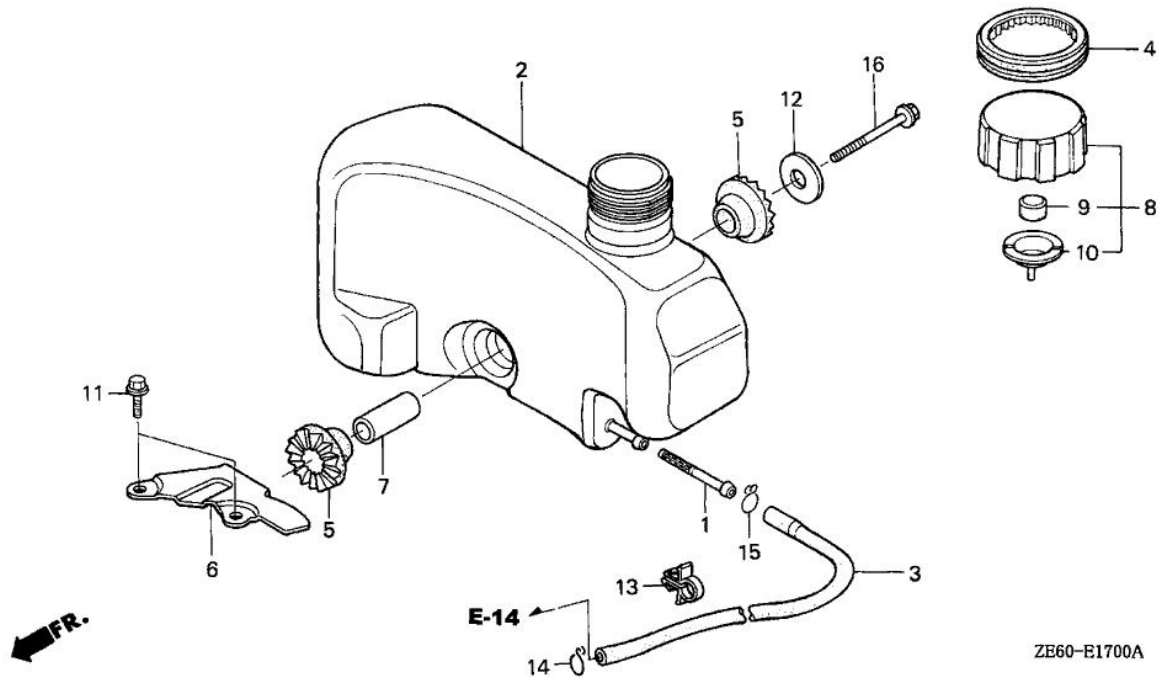

ZE60-E1700A

Ref.	Part Number	Part Description	Qty.
001	16952-ZE6-000	FILTER, FUEL	001
002	17510-ZE6-000	TANK, FUEL	001
003	17512-ZE6-000	TUBE, FUEL	001
004	17515-ZE6-000	RUBBER, TANK MOUNTING	001
005	17516-896-700	RUBBER B, TANK MOUNTING	002
006	17517-ZE6-000	STAY, TANK	001
007	17518-ZE6-000	COLLAR, TANK SETTING	001
008	17620-ZG9-000	CAP ASSY., FUEL TANK	001
009	17622-888-010	SPONGE, FUEL CAP BREATHER	001
010	17624-ZE7-000	GASKET, FUEL CAP	001
011	90014-952-000	BOLT, FLANGE (6X14) (CT200)	002
012	90455-896-700	WASHER, TANK MOUNTING	001
013	90682-959-661	CLIP B, CABLE (9MM BLACK)	001
014	95002-02080	CLIP, TUBE (B8)	001
015	95002-70000	CLIP, TUBE (C11)	001
016	95701-08050-00	BOLT, FLANGE (8X50)	001