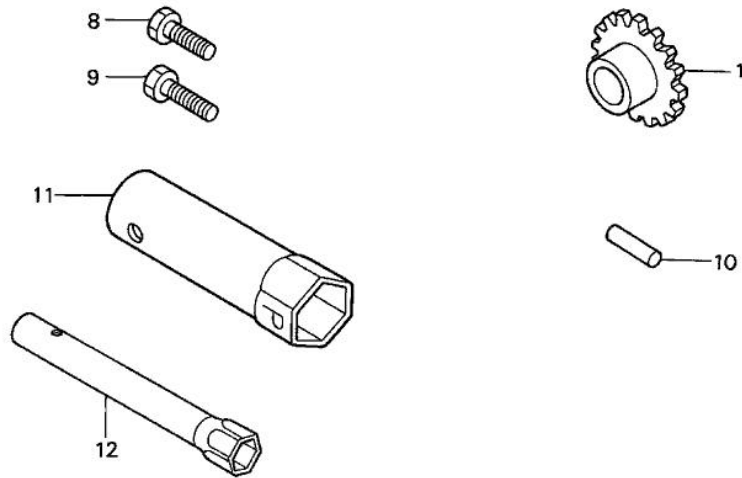

ZB60-E4000A

Ref.	Part Number	Part Description	Qty.
012	99004-21002	WRENCH, BOX (P21)	001