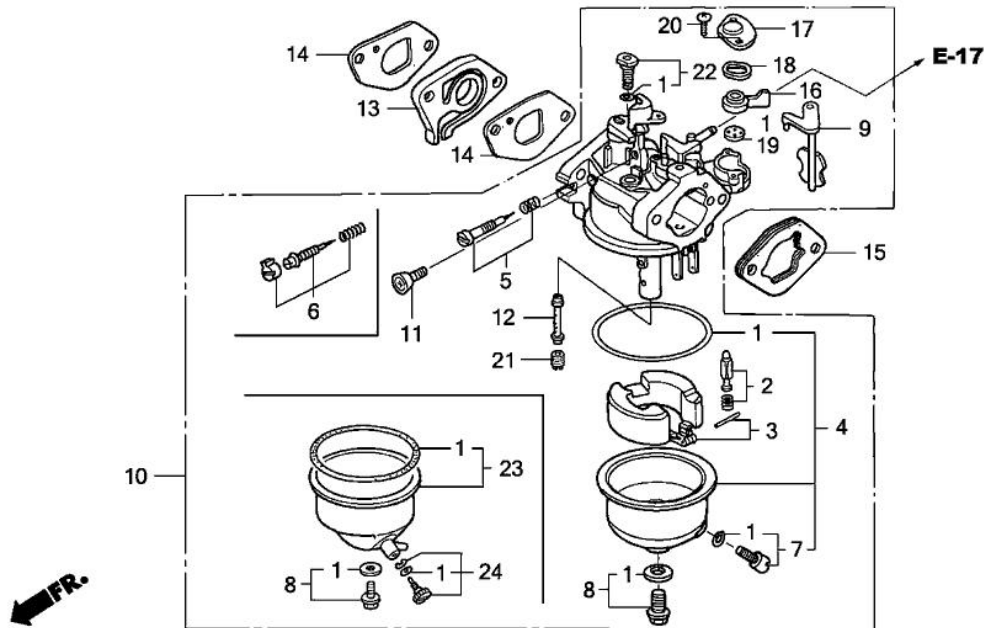

ZE60E1400B

Ref.	Part Number	Part Description	Qty.
001	16010-ZE0-025	GASKET SET (CARBURETOR NO.)	001
002	16011-ZE0-005	VALVE SET, FLOAT (SEAT NOT INCLUDED)	001
003	16013-ZE0-005	FLOAT SET	001
004	16015-ZE0-831	CHAMBER SET, FLOAT (CARBURETOR NO.)	001
005	16016-ZE0-005	SCREW SET, PILOT (CARBURETOR NO.)	001
006	16016-ZH7-W01	SCREW SET, PILOT (CARBURETOR NO.)	001
007	16024-ZE1-811	SCREW SET, DRAIN (CARBURETOR NO.)	001
008	16028-ZE0-005	SCREW SET	001
008	16028-ZK7-S91	SCREW SET	001
009	16045-ZE6-005	CHOKE SET	001
010	16100-ZE6-W01	CARBURETOR ASSY. (BE56A B)	001
011	16124-ZE0-005	SCREW, THROTTLE STOP	001
012	16166-ZE6-015	NOZZLE, MAIN (CARBURETOR NO.) (NOT AVAILABLE)	001
012	16166-ZE6-W00	NOZZLE, MAIN (CARBURETOR NO.)	001
013	16211-ZE6-000	INSULATOR, CARBURETOR	001
014	16212-ZE6-306	GASKET, INSULATOR	002
014	16212-ZG9-J60	GASKET, INSULATOR	002
015	16220-ZE6-010	SPACER, CARBURETOR	001
016	16953-ZE6-015	LEVER, PETCOCK (CARBURETOR NO.)	001
016	16953-ZE6-015	LEVER, PETCOCK (CARBURETOR NO.)	001
017	16954-ZE1-812	PLATE, LEVER SETTING (CARBURETOR NO.)	001
018	16956-ZE1-811	SPRING, PETCOCK LEVER (CARBURETOR NO.)	001
019	16957-ZE1-812	GASKET, PETCOCK (CARBURETOR NO.)	001
020	93500-03006-0H	SCREW, PAN (3X6)	002
020	93500-03008-1G	SCREW, PAN (3X8) (CARBURETOR NO.)	002
021	99101-124-0600	JET, MAIN (#60) (CARBURETOR NO.)	(1)
021	99101-124-0620	JET, MAIN (#62) (CARBURETOR NO.)	(1)
021	99101-124-0650	JET, MAIN (#65) (CARBURETOR NO.)	001
021	99101-ZH7-0520	JET, MAIN (#52) (CARBURETOR NO.) (NOT AVAILABLE)	(1)
021	99101-ZH7-0550	JET, MAIN (#55) (CARBURETOR NO.)	(1)
021	99101-ZH7-0580	JET, MAIN (#58) (CARBURETOR NO.) (NOT AVAILABLE)	001
021	99101-ZH8-0520	JET, MAIN (#52) (CARBURETOR NO.)	(1)