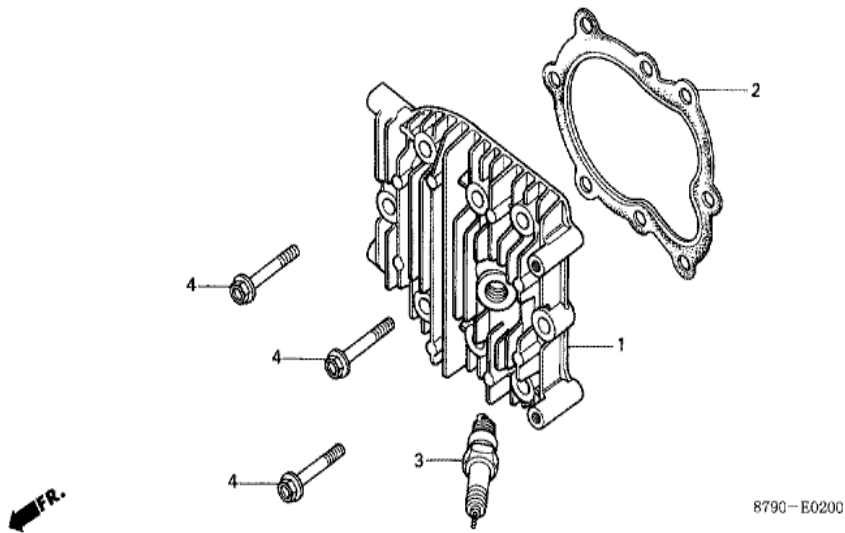

8790-E0200

Ref	Partnumber	Description	GV35	Serial Numbers
001	12221-878-000	HEAD, CYLINDER	1	
002	12281-878-000	GASKET, CYLINDER HEAD	1	
003	91401-823-760	PLUG, SPARK (BR-6HS, NGK)	1	1019977
003	98076-56716	PLUG, SPARK (BR6HS) (NGK)	1	1019978
004	95700-0804008	BOLT, FLANGE, 8X40	8