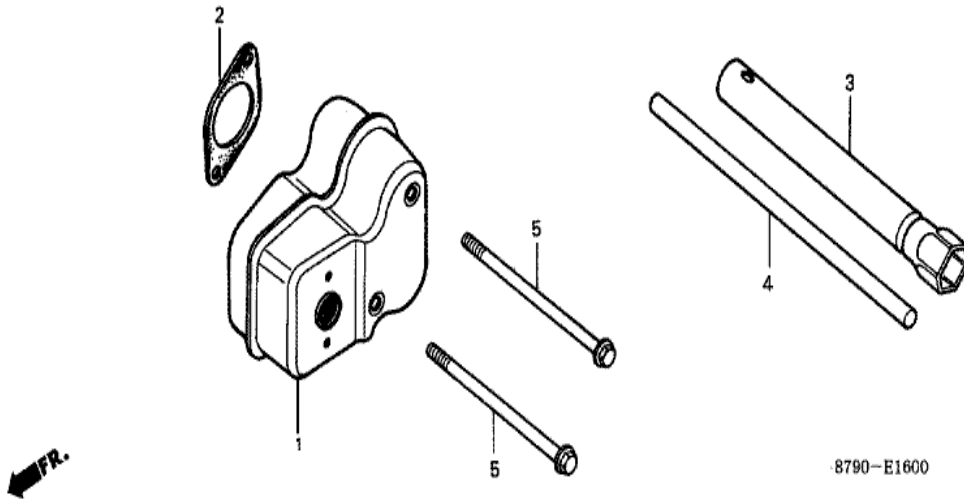

8790-E1600

Ref	Partnumber	Description	GV35	Serial Numbers
001	18310-879-000	MUFFLER COMP.	1	
002	18381-878-000	GASKET, MUFFLER	1	1087169
002	18381-879-000	GASKET, MUFFLER	1	1087168
003	89216-809-000	WRENCH COMP., SPARK PLUG	1	
004	89219-805-000	HANDLE, BOX WRENCH	1	
005	90111-879-000	BOLT, FLANGE, 6X95	2