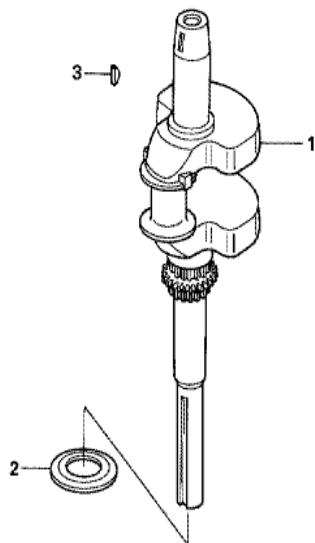

GCV520U(CEE9)	E-7 CRANKSHAFT

Z5Z0-E0700

Ref	Partnumber	Description	GCV520U	Serial Numbers
001	13310-Z0A-000	CRANKSHAFT COMP.	1	
002	90401-Z0A-000	WASHER, THRUST	1	
003	90741-ZE2-000	KEY, SPECIAL WOODRUFF, 25X18	1