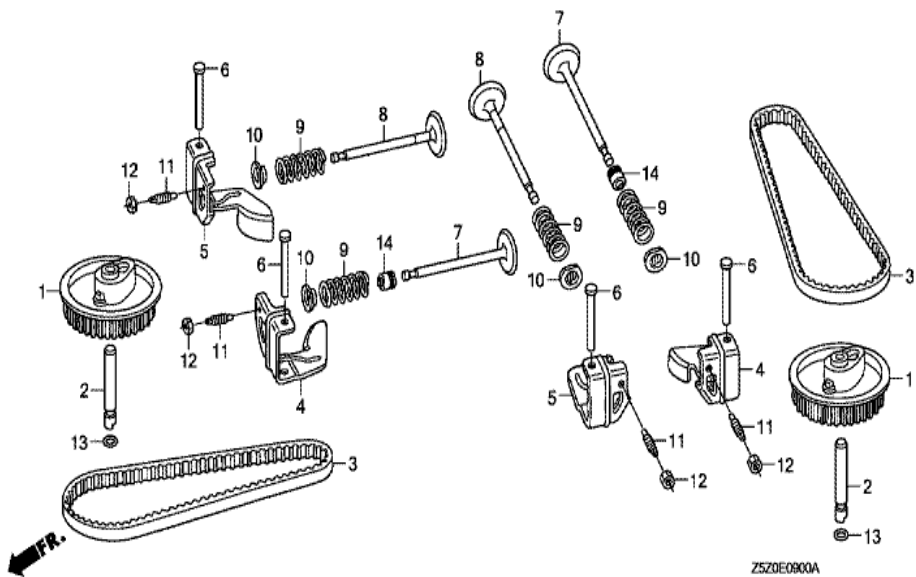

GCV520U(CEE9)	E-9 CAMSHAFT

<u>Ref</u>	<u>Partnumber</u>	<u>Description</u>	<u>GCV520U</u>	<u>Serial Numbers</u>
001	14320-Z0A-000	PULLEY COMP., CAMSHAFT	2	
002	14324-ZL8-000	SHAFT, CAM PULLEY	2	
003	14400-Z0A-003	BELT, TIMING (97HU8 G-200)	2	
004	14431-Z0A-000	ARM, IN. VALVE ROCKER	2	
005	14441-Z0A-000	ARM, EX. VALVE ROCKER	2	
006	14461-Z0A-000	SHAFT, ROCKER ARM	4	
007	14711-Z0A-000	VALVE, IN.	2	
008	14721-Z0A-000	VALVE, EX.	2	
009	14751-ZE1-000	SPRING, VALVE	4	
010	14771-ZE1-000	RETAINER, IN. VALVE SPRING	4	
011	90012-333-000	SCREW, TAPPET ADJUSTING	4	
012	90206-001-000	NUT, TAPPET ADJUSTING	4	
013	91301-ZM0-V31	O-RING, 6.8X1.9 (ARAI)	2	
<u>Ref</u>	<u>Partnumber</u>	<u>Description</u>	<u>GCV520U</u>	<u>Serial Numbers</u>
014	12209-422-005	SEAL, VALVE STEM	2