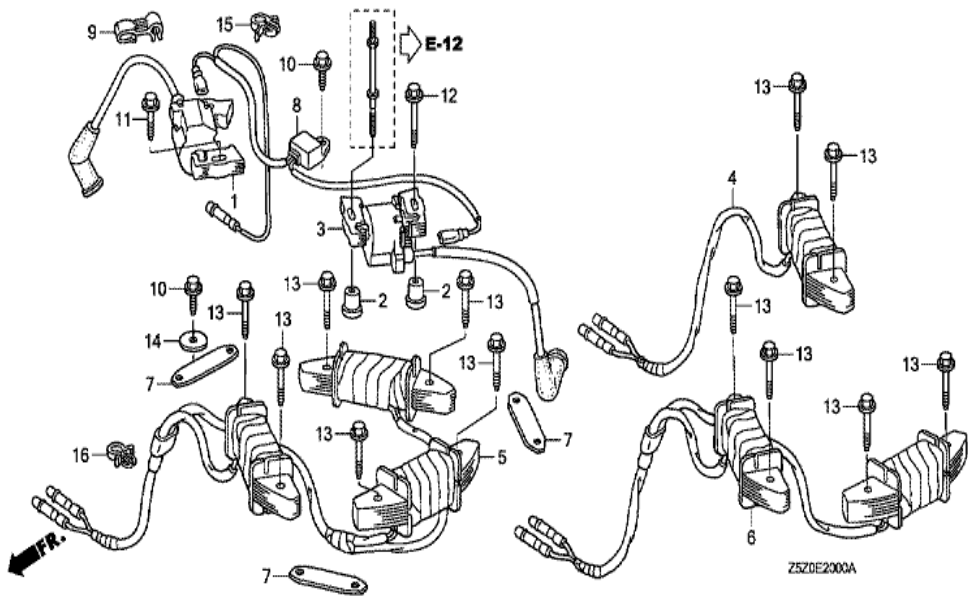

GCV520U(CEE9)	E-20 IGNITION COIL

Ref	Partnumber	Description	GCV520U	Serial Numbers
001	30500-ZOA-033	COIL ASSY., IGNITION (#1)	1	
002	30509-ZOA-000	COLLAR, IGNITION COIL	2	
003	30550-ZOA-033	COIL ASSY., IGNITION (#2)	1	
006	31630-ZOA-811	COIL ASSY., CHARGE (12V/12A)	1	
008	31740-ZOA-003	DIODE ASSY., ENGINE STOP	1	
009	32768-PJ7-000	CLAMP, CENTER CORD	1	
010	90013-883-000	BOLT, FLANGE, 6X12 (CT200)	2	
011	90015-883-000	BOLT, FLANGE, 6X28 (CT200)	1	
012	90016-ZE8-000	BOLT, FLANGE, 6X45 (CT200)	1	
013	90031-ZE1-000	BOLT, FLANGE, 6X32	2	
013	90031-ZE1-000	BOLT, FLANGE, 6X32	4	
014	90136-428-870	WASHER, TANK SETTING	1	
015	90654-SA4-003	CLIP, WIRE HARNESS, 6MM (WHITE)	1	
Ref	Partnumber	Description	GCV520U	Serial Numbers
016	90659-PG6-000	CLIP, WIRE HARNESS	1