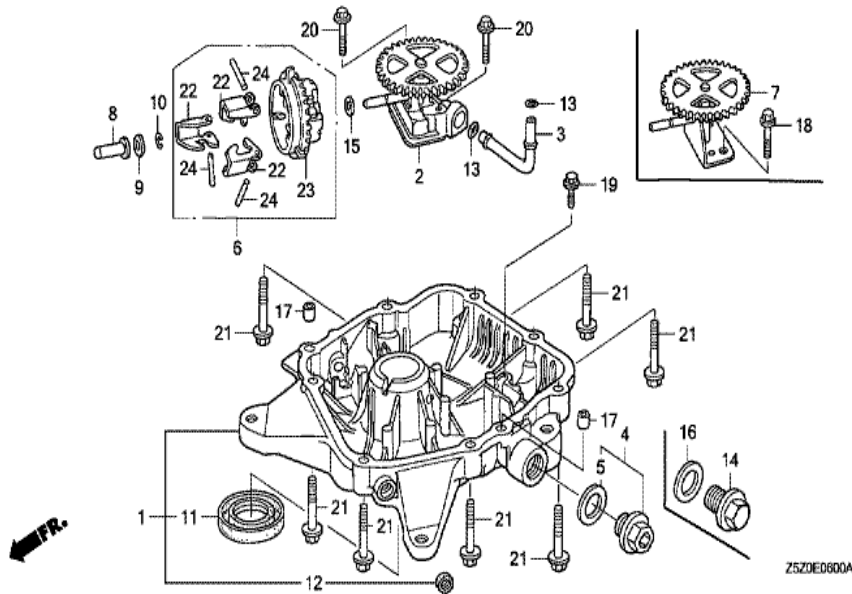

GCV520U(CEE9)	E-6 OIL PAN

<u>Ref</u>	<u>Partnumber</u>	<u>Description</u>	<u>GCV520U</u>	<u>Serial Numbers</u>
001	11300-Z0A-010	PAN ASSY., OIL	1	
002	15100-Z0A-801	PUMP ASSY., OIL	1	
003	15161-Z0A-000	PIPE, OIL PUMP	1	
006	16510-Z0A-000	GOVERNOR ASSY.	1	
008	16531-Z0A-000	SLIDER, GOVERNOR	1	
009	90473-147-000	WASHER, 6X16	1	
010	90602-ZE1-000	CLIP, GOVERNOR HOLDER	1	
011	91202-Z0A-003	OIL SEAL, 31X50X8	1	
012	91206-333-003	OIL SEAL, 10X16X4.5	1	
013	91301-Z0A-003	O-RING, 7.5X2.3	2	
014	92800-20000	BOLT, DRAIN PLUG, 20MM	1	
015	94101-06800	WASHER, PLAIN, 6MM	1	
016	94109-20000	WASHER, DRAIN PLUG, 20MM	1	
<u>Ref</u>	<u>Partnumber</u>	<u>Description</u>	<u>GCV520U</u>	<u>Serial Numbers</u>
017	94301-08140	DOWEL PIN, 8X14	2	
019	95701-0602200	BOLT, FLANGE, 6X22	1	
020	95701-0603000	BOLT, FLANGE, 6X30	2	
021	95701-0804000	BOLT, FLANGE, 8X40	7	
022	16511-Z0A-000	WEIGHT, GOVERNOR	3	
023	16512-Z0A-000	HOLDER, GOVERNOR WEIGHT	1	
024	16513-ZE2-000	PIN, GOVERNOR WEIGHT	3