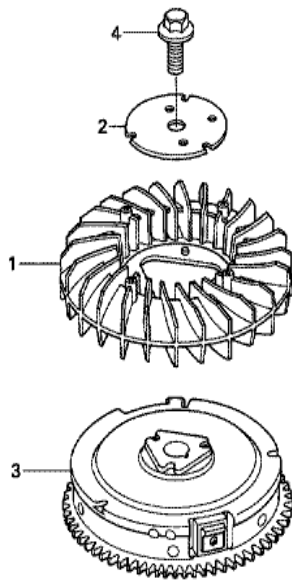

GCV520U(CEE9)

E-19 FLYWHEEL

Z5Z0-E1900

Ref	Partnumber	Description	GCV520U	Serial Numbers
001	19511-Z0A-000	FAN, COOLING	1	
002	19513-Z0A-000	PLATE, COOLING FAN SETTING	1	
003	31110-Z0A-800	FLYWHEEL COMP. (6P)	1	
003	31110-Z0A-800	FLYWHEEL COMP. (6P)	1	
004	90011-Z0A-000	BOLT, FLANGE, 16X35	1