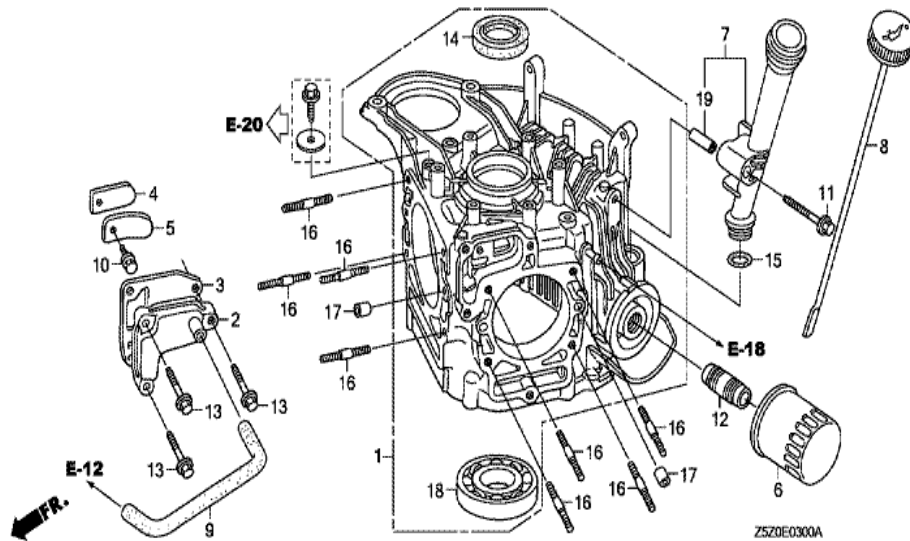

GCV520U(CEE9)	E-3 CRANKCASE

Ref	Partnumber	Description	GCV520U	Serial Numbers
001	11100-ZOA-417	CRANKCASE ASSY.	1	
001	11100-ZOA-417	CRANKCASE ASSY.	1	
002	12356-ZOA-000	COVER, BREATHER	1	
003	12358-ZOA-000	PACKING, BREATHER COVER	1	
004	12372-ZA0-701	PLATE, VALVE	1	
005	12374-ZOA-000	STOPPER, VALVE	1	
006	15400-PFB-004	CARTRIDGE, OIL FILTER(TOYO ROKI)	1	1000393
006	15400-PFB-004	CARTRIDGE, OIL FILTER(TOYO ROKI)	1	1000955
006	15400-PFB-014	CARTRIDGE, OIL FILTER (TOYO ROKI)	1	1000956
006	15400-PFB-014	CARTRIDGE, OIL FILTER (TOYO ROKI)	1	1000956
007	15631-ZOA-000	EXTENSION, OIL FILLER	1	
008	15655-ZOA-000	GAUGE COMP., OIL LEVEL	1	
009	15721-ZOA-000	TUBE, BREATHER	1	
Ref	Partnumber	Description	GCV520U	Serial Numbers
010	90002-892-000	BOLT, FLANGE, 5X10	1	
011	90016-ZE8-000	BOLT, FLANGE, 6X45 (CT200)	1	
012	90018-PN3-000	HOLDER, OIL FILTER	1	
013	90121-952-000	BOLT, FLANGE, 6X25 (CT200)	3	
014	91201-ZE3-004	OIL SEAL, 35X52X8	1	
015	91301-ZE9-003	O-RING, 22.1X2.2	1	
016	92900-080280E	BOLT, STUD, 8X28	8	
017	94301-08140	DOWEL PIN, 8X14	4	
018	96100-6207000	BEARING, RADIAL BALL, 6207	1	
019	15633-ZOA-300	COLLAR, EXTENSION	1