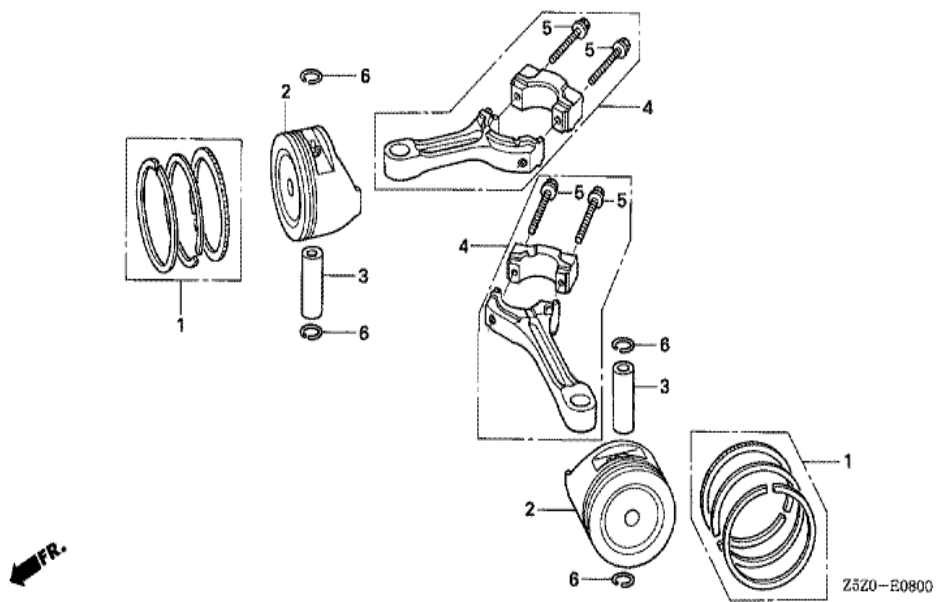

GCV520U(CEE9)	E-8 PISTON/CONNECTING ROD

Ref	Partnumber	Description	GCV520U	Serial Numbers
001	13010-Z0A-003	RING SET, PISTON (STD.) (NIPPON)	2	1006688
001	13010-Z0A-014	RING SET, PISTON (STD.) (TEIKOKU)	2	1011693
001	13010-Z0A-014	RING SET, PISTON (STD.) (TEIKOKU)	2	1006688
001	13010-Z5Z-004	RING SET, PISTON (STD.) (TEIKOKU)	2	1011694
001	13010-Z5Z-004	RING SET, PISTON (STD.) (TEIKOKU)	2	1006689
002	13101-Z0A-000	PISTON (STD.)	2	1006688
002	13101-Z0A-010	PISTON (STD.)	2	1011694
002	13101-Z0A-010	PISTON (STD.)	2	1006689
003	13111-ZJ1-840	PIN, PISTON	2	
004	13200-Z0A-003	ROD ASSY., CONNECTING	2	
005	90001-ZN1-000	BOLT, CONNECTING ROD, 6X37	4	
006	90551-ZE1-000	CLIP, PISTON PIN, 18MM	4