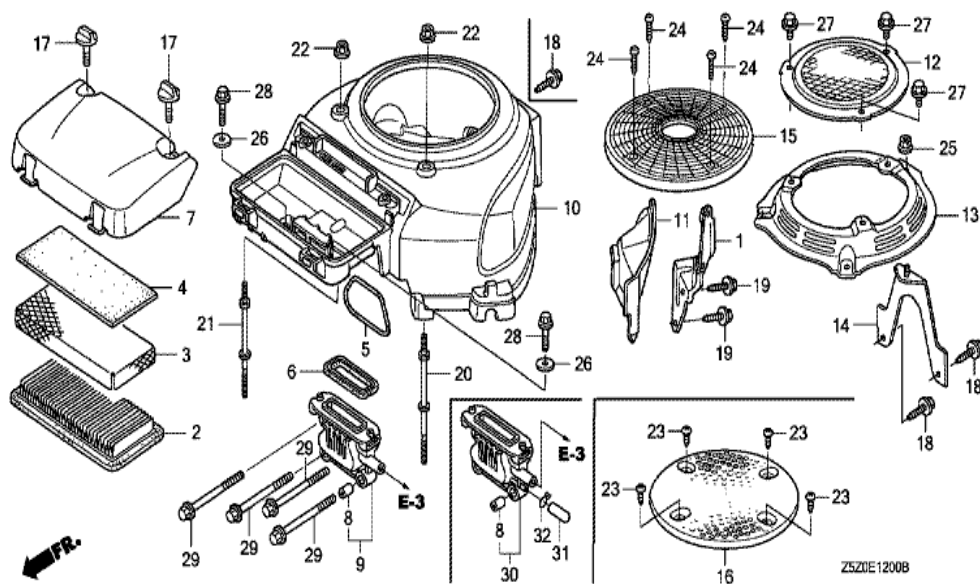

GCV520U(CEE9)

E-12 FAN COVER

Ref	Partnumber	Description	GCV520U	Serial Numbers
001	16711-Z0A-000	STAY, FUEL PUMP	1	
002	17211-Z0A-013	ELEMENT, AIR CLEANER	1	
003	17212-Z0A-000	GRID, AIR CLEANER	1	
004	17218-Z0A-810	FILTER, OUTER	1	
005	17228-Z0A-003	PACKING, AIR CLEANER	1	
006	17229-Z0A-000	SEAL, AIR CLEANER CASE	1	
007	17231-Z0A-000	COVER, AIR CLEANER	1	
008	17238-ZJ4-830	COLLAR A, AIR CLEANER	4	
009	17410-Z0A-010	ELBOW COMP., AIR CLEANER	1	
009	17410-Z0A-010	ELBOW COMP., AIR CLEANER	1	1007448
010	19611-Z0A-010ZA	COVER, FAN *NH1 *	1	
010	19611-Z0A-010ZC	COVER, FAN *R280 *	1	
010	19611-Z0A-010ZC	COVER, FAN *R280 *	1	

GCV520U(CEE9)

E-14 CARBURETOR

Ref	Partnumber	Description	GCV520U	Serial Numbers
001	16010-Z0A-802	GASKET SET	1	
002	16011-Z0A-004	VALVE, FLOAT	1	
003	16013-Z0A-004	FLOAT SET	1	
004	16015-Z0A-802	CHAMBER SET, FLOAT	1	
005	16016-Z0A-004	SCREW SET	1	
006	16024-Z0A-004	SCREW SET, DRAIN	1	
007	16100-Z0N-815	CARBURETOR ASSY. (BW04B C)	1	
007	16100-Z0N-815	CARBURETOR ASSY. (BW04B C)	1	
008	16139-Z0A-004	COVER SET, AIR VENT	1	
009	16168-Z0A-004	CAP	2	
010	16178-Z0A-802	GASKET	1	
011	16200-Z0A-802	VALVE ASSY., SOLENOID	1	
012	16211-Z0A-000	INSULATOR, CARBURETOR	1	