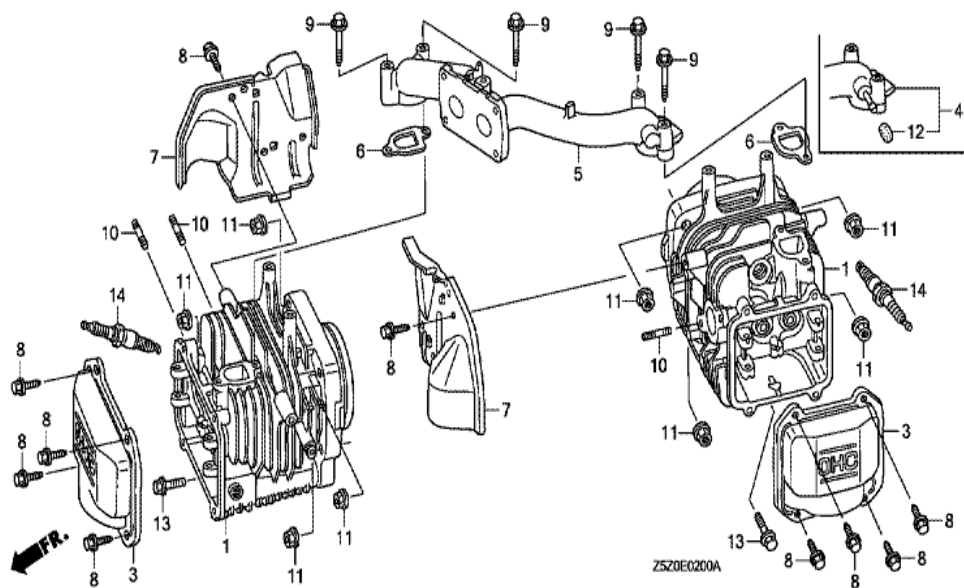

GCV520U(CEE9)

E-2 CYLINDER

Ref	Partnumber	Description	GCV520U	Serial Numbers
001	12100-Z0A-405	CYLINDER COMP.	2	
002	12209-422-005	SEAL, VALVE STEM	2	
003	12311-Z0A-000	COVER, HEAD	2	
005	17101-Z0A-000	MANIFOLD, INTAKE	1	
006	17151-Z0A-000	PACKING, INTAKE MANIFOLD	2	
007	19631-Z0A-000	SHROUD	2	
008	90013-883-000	BOLT, FLANGE, 6X12 (CT200)	10	
009	90016-ZE8-000	BOLT, FLANGE, 6X45 (CT200)	4	
010	90045-892-000	BOLT, STUD, 6X28 (CT200)	4	
011	90201-Z0A-000	NUT, FLANGE, 8MM	8	
013	95701-0603000	BOLT, FLANGE, 6X30	2	
014	98079-54846	PLUG, SPARK (BPR4ES) (NGK)	(2)	
014	98079-54855	PLUG, SPARK (W14EPR-U) (DENSO)	(2)	
Ref	Partnumber	Description	GCV520U	Serial Numbers
014	98079-54855	PLUG, SPARK (W14EPR-U) (DENSO)	(2)	
014	98079-55846	PLUG, SPARK (BPR5ES) (NGK)	2	
014	98079-55846	PLUG, SPARK (BPR5ES) (NGK)	2	
014	98079-55855	PLUG, SPARK (W16EPR-U) (DENSO)	2	
014	98079-55855	PLUG, SPARK (W16EPR-U) (DENSO)	2