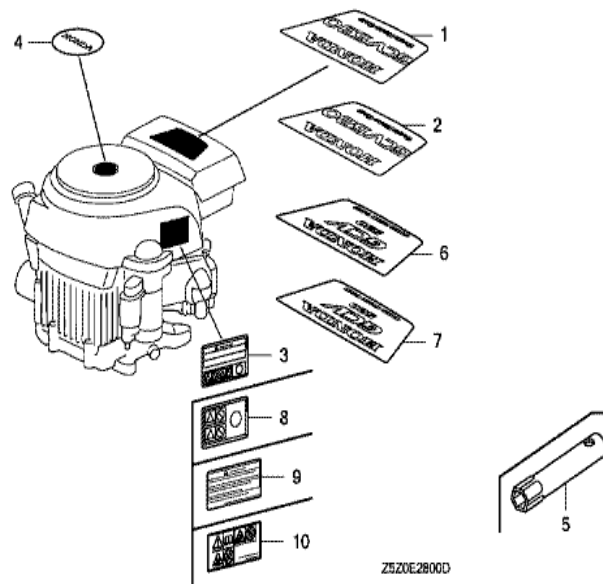

GCV520U(CEE9)	E-28 LABEL/TOOL

Ref	Partnumber	Description	GCV520U	Serial Numbers
002	87101-Z0N-000	MARK, EMBLEM (GCV520)	1	1004891
003	87516-ZH7-000	MARK, OPERATOR CAUTION (ENGLISH) (MADE I	1	
003	87516-ZH7-800	MARK, OPERATOR CAUTION (FRENCH) (MADE IN	1	1017795
003	87516-ZH7-800	MARK, OPERATOR CAUTION (FRENCH) (MADE IN	1	
003	87516-ZH7-810	MARK, OPERATOR CAUTION (PICTOGRAPH) (MAD	(1)	
007	87101-Z0N-010	MARK, EMBLEM (GCV520)	1	
007	87101-Z0N-010	MARK, EMBLEM (GCV520)	1	1004892
008	87516-ZH7-810	MARK, OPERATOR CAUTION (PICTOGRAPH) (MAD	(1)