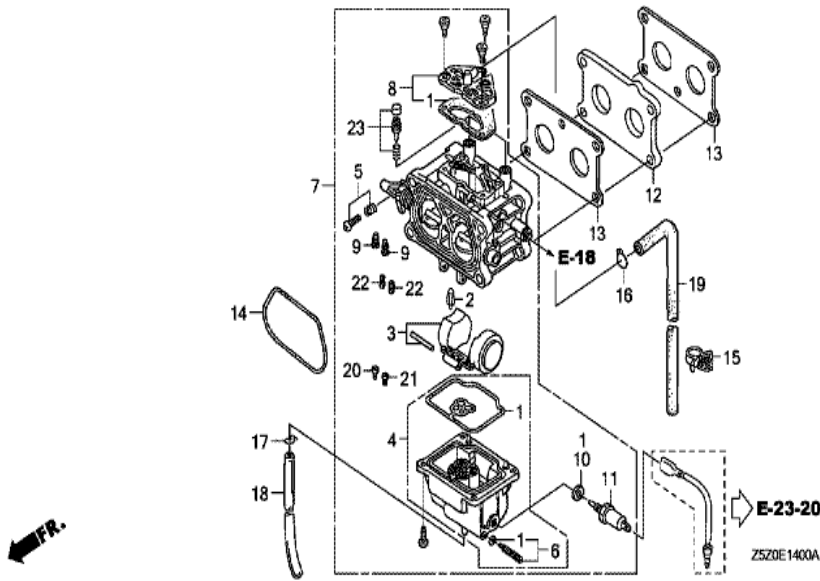

GCV520U(CEE9)

E-12 FAN COVER

Ref	Partnumber	Description	GCV520U	Serial Numbers
001	16711-Z0A-000	STAY, FUEL PUMP	1	
002	17211-Z0A-013	ELEMENT, AIR CLEANER	1	
003	17212-Z0A-000	GRID, AIR CLEANER	1	
004	17218-Z0A-810	FILTER, OUTER	1	
005	17228-Z0A-003	PACKING, AIR CLEANER	1	
006	17229-Z0A-000	SEAL, AIR CLEANER CASE	1	
007	17231-Z0A-000	COVER, AIR CLEANER	1	
008	17238-ZJ4-830	COLLAR A, AIR CLEANER	4	
009	17410-Z0A-010	ELBOW COMP., AIR CLEANER	1	
009	17410-Z0A-010	ELBOW COMP., AIR CLEANER	1	1007448
010	19611-Z0A-010ZA	COVER, FAN *NH1 *	1	
010	19611-Z0A-010ZC	COVER, FAN *R280 *	1	
010	19611-Z0A-010ZC	COVER, FAN *R280 *	1	

GCV520U(CEE9)

E-14 CARBURETOR

Ref	Partnumber	Description	GCV520U	Serial Numbers
001	16010-Z0A-802	GASKET SET	1	
002	16011-Z0A-004	VALVE, FLOAT	1	
003	16013-Z0A-004	FLOAT SET	1	
004	16015-Z0A-802	CHAMBER SET, FLOAT	1	
005	16016-Z0A-004	SCREW SET	1	
006	16024-Z0A-004	SCREW SET, DRAIN	1	
007	16100-Z0N-815	CARBURETOR ASSY. (BW04B C)	1	
007	16100-Z0N-815	CARBURETOR ASSY. (BW04B C)	1	
008	16139-Z0A-004	COVER SET, AIR VENT	1	
009	16168-Z0A-004	CAP	2	
010	16178-Z0A-802	GASKET	1	
011	16200-Z0A-802	VALVE ASSY., SOLENOID	1	
012	16211-Z0A-000	INSULATOR, CARBURETOR	1	