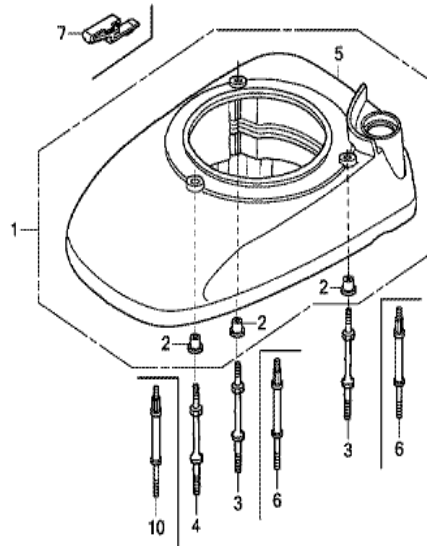

FR.

Z800E1100B

Ref	Partnumber	Description	GCV190LA	Serial Numbers
001	28400-Z8B-901ZA	STARTER ASSY., RECOIL (LONG ROPE) *NH1*	1	
002	28461-ZL8-003	GRIP, STARTER	1	
003	28462-ZL8-V71	ROPE, RECOIL STARTER (LONG TYPE)	1	
004	90201-ZM0-000	NUT, FLANGE, 6MM	3	

Z8DGE1200E

FR.

Ref	Partnumber	Description	GCV190LA	Serial Numbers
005	19611-Z8D-900ZD	COVER, FAN *NH1*	1	
005	19611-Z8D-900ZD	COVER, FAN *NH1*	1	
006	90043-Z8D-010	BOLT, STUD (FAN COVER)	2	
006	90043-Z8D-010	BOLT, STUD (FAN COVER)	2	
007	17516-Z8B-900ZD	CLIP, TANK MOUNTING *NH1*	1	
010	90043-Z8D-010	BOLT, STUD (FAN COVER)	1	

Ref	Partnumber	Description	GCV190LA	Serial Numbers
001	06180-Z0J-000	ARRESTER KIT, SPARK	(1)	
002	18310-Z0Y-010	MUFFLER COMP.	1	
003	18321-Z0L-J01	PROTECTOR, MUFFLER	1	
004	18350-ZL8-000	ARRESTER COMP., SPARK	(1)	
005	18356-ZL8-000	PLATE, ARRESTER NUMBER	(1)	
006	18381-ZL8-305	GASKET, MUFFLER	(1)	
007	90004-ZL8-000	BOLT, FLANGE, 6X79 (CT200)	2	
008	90013-883-000	BOLT, FLANGE, 6X12 (CT200)	3	
009	90055-ZE1-000	SCREW, TAPPING, 4X6	(1)	