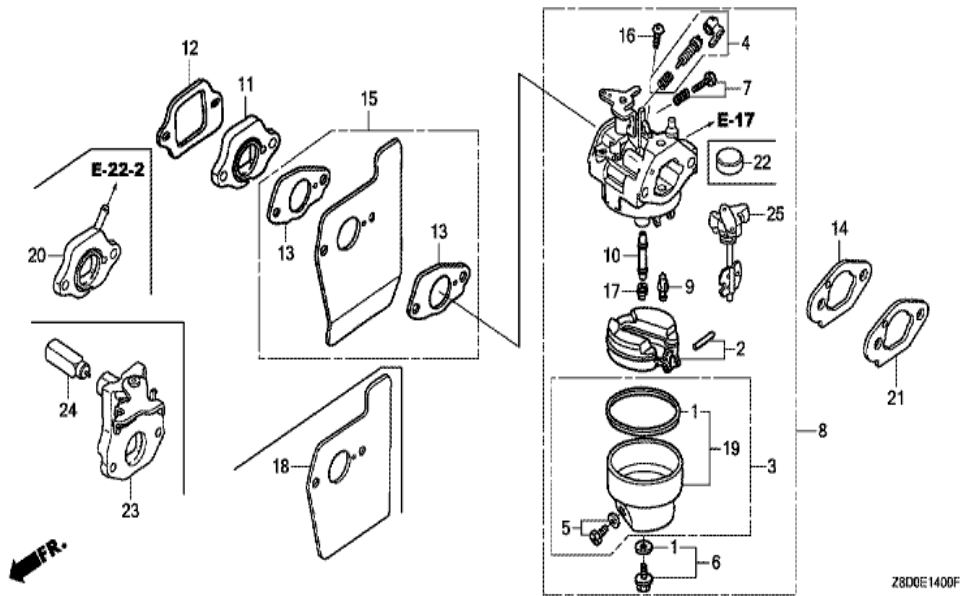

FR.

Z800E1100B

Ref	Partnumber	Description	GCV190LA	Serial Numbers
001	28400-Z8B-901ZA	STARTER ASSY., RECOIL (LONG ROPE) *NH1*	1	
002	28461-ZL8-003	GRIP, STARTER	1	
003	28462-ZL8-V71	ROPE, RECOIL STARTER (LONG TYPE)	1	
004	90201-ZM0-000	NUT, FLANGE, 6MM	3	

Z8DGE1200E

FR.

Ref	Partnumber	Description	GCV190LA	Serial Numbers
005	19611-Z8D-900ZD	COVER, FAN *NH1*	1	
005	19611-Z8D-900ZD	COVER, FAN *NH1*	1	
006	90043-Z8D-010	BOLT, STUD (FAN COVER)	2	
006	90043-Z8D-010	BOLT, STUD (FAN COVER)	2	
007	17516-Z8B-900ZD	CLIP, TANK MOUNTING *NH1*	1	
010	90043-Z8D-010	BOLT, STUD (FAN COVER)	1	

Ref	Partnumber	Description	GCV190LA	Serial Numbers
001	06180-Z0J-000	ARRESTER KIT, SPARK	(1)	
002	18310-Z0Y-010	MUFFLER COMP.	1	
003	18321-Z0L-J01	PROTECTOR, MUFFLER	1	
004	18350-ZL8-000	ARRESTER COMP., SPARK	(1)	
005	18356-ZL8-000	PLATE, ARRESTER NUMBER	(1)	
006	18381-ZL8-305	GASKET, MUFFLER	(1)	
007	90004-ZL8-000	BOLT, FLANGE, 6X79 (CT200)	2	
008	90013-883-000	BOLT, FLANGE, 6X12 (CT200)	3	
009	90055-ZE1-000	SCREW, TAPPING, 4X6	(1)	

Ref	Partnumber	Description	GCV190LA	Serial Numbers
002	90402-ZL8-000	WASHER, THRUST	1	
002	90402-ZL8-000	WASHER, THRUST	1	
007	13621-Z8B-900	PULLEY, TIMING BELT DRIVE	1	
010	13311-Z8D-U50	CRANKSHAFT	1	