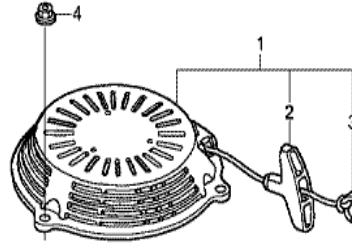

FR.

Z800E1100B

Ref	Partnumber	Description	GCV190LA	Serial Numbers
001	28400-Z8B-901ZA	STARTER ASSY., RECOIL (LONG ROPE) *NH1*	1	
002	28461-ZL8-003	GRIP, STARTER	1	
003	28462-ZL8-V71	ROPE, RECOIL STARTER (LONG TYPE)	1	
004	90201-ZM0-000	NUT, FLANGE, 6MM	3	

Z8DGE1200E

FR.

Ref	Partnumber	Description	GCV190LA	Serial Numbers
005	19611-Z8D-900ZD	COVER, FAN *NH1*	1	
005	19611-Z8D-900ZD	COVER, FAN *NH1*	1	
006	90043-Z8D-010	BOLT, STUD (FAN COVER)	2	
006	90043-Z8D-010	BOLT, STUD (FAN COVER)	2	
007	17516-Z8B-900ZD	CLIP, TANK MOUNTING *NH1*	1	
010	90043-Z8D-010	BOLT, STUD (FAN COVER)	1	

Ref	Partnumber	Description	GCV190LA	Serial Numbers
001	06180-Z0J-000	ARRESTER KIT, SPARK	(1)	
002	18310-Z0Y-010	MUFFLER COMP.	1	
003	18321-Z0L-J01	PROTECTOR, MUFFLER	1	
004	18350-ZL8-000	ARRESTER COMP., SPARK	(1)	
005	18356-ZL8-000	PLATE, ARRESTER NUMBER	(1)	
006	18381-ZL8-305	GASKET, MUFFLER	(1)	
007	90004-ZL8-000	BOLT, FLANGE, 6X79 (CT200)	2	
008	90013-883-000	BOLT, FLANGE, 6X12 (CT200)	3	
009	90055-ZE1-000	SCREW, TAPPING, 4X6	(1)	

Ref	Partnumber	Description	GCV190LA	Serial Numbers
002	90402-ZL8-000	WASHER, THRUST	1	
002	90402-ZL8-000	WASHER, THRUST	1	
007	13621-Z8B-900	PULLEY, TIMING BELT DRIVE	1	
010	13311-Z8D-U50	CRANKSHAFT	1	