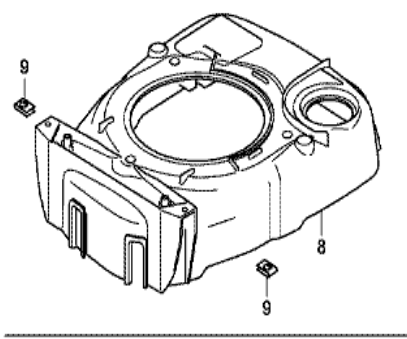

FR.

Z800E1100B

Ref	Partnumber	Description	GCV190LA	Serial Numbers
001	28400-Z8B-901ZA	STARTER ASSY., RECOIL (LONG ROPE) *NH1*	1	
002	28461-ZL8-003	GRIP, STARTER	1	
003	28462-ZL8-V71	ROPE, RECOIL STARTER (LONG TYPE)	1	
004	90201-ZM0-000	NUT, FLANGE, 6MM	3	

Z8DGE1200E

FR.

Ref	Partnumber	Description	GCV190LA	Serial Numbers
005	19611-Z8D-900ZD	COVER, FAN *NH1*	1	
005	19611-Z8D-900ZD	COVER, FAN *NH1*	1	
006	90043-Z8D-010	BOLT, STUD (FAN COVER)	2	
006	90043-Z8D-010	BOLT, STUD (FAN COVER)	2	
007	17516-Z8B-900ZD	CLIP, TANK MOUNTING *NH1*	1	
010	90043-Z8D-010	BOLT, STUD (FAN COVER)	1	