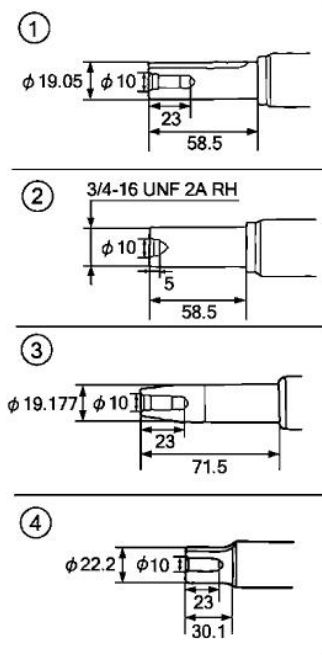

# TRU-POWER, INC.

Model Name	GC160LA	Product Line	GENERAL PURPOSE ENGINE
Mfg		Type	QHA1
Section	ENGINE	Illustration	CYLINDER BARREL

Z8A0E0300C

Ref.	Part Number	Part Description	Qty.
001	12000-Z0L-505	BARREL COMP,CYLN	001
002	12209-ZM0-003	SEAL, VALVE STEM	001
003	12310-Z0J-000	COVER, CYLINDER HEAD	001
003	12310-Z8A-000	COVER, CYLINDER HEAD	001
004	12355-ZL8-000	COVER, BREATHER	001
005	14711-Z0J-000	VALVE, IN. (ROCKNEL)	001
006	14721-ZL8-000	VALVE, EX. (L8E)	001
006	14721-Z8B-000	VALVE, EX. (C8E)	001
007	14751-ZL8-000	SPRING, VALVE	002
008	14771-Z0J-000	RETAINER, VALVE SPRING	002
009	90013-883-000	BOLT, FLANGE (6X12) (CT200)	004
010	90014-952-000	BOLT, FLANGE (6X14) (CT200)	001
011	91201-ZL8-003	OIL SEAL (25.4X62X6)	001
012	98079-56846	SPARK PLUG (BPR6ES) (NGK)	001
014	12310-Z8A-000	COVER, CYLINDER HEAD	001
		(BREATHER VALVE ASSY.)	

Ref.	Part Number	Part Description	Qty.
001	11300-ZL8-601	COVER ASSY., CRANKCASE	001
002	15625-Z2L-801	GASKET, OIL FILLER CAP	001
004	15650-ZL8-013	GAUGE ASSY., OIL LEVEL	001
005	16510-ZL8-000	GOVERNOR ASSY.	001
006	16531-ZE1-000	SLIDER, GOVERNOR	001
007	16541-ZL8-000	SHAFT, GOVERNOR ARM	001
009	90121-952-000	BOLT, FLANGE (6X25) (CT200)	008
010	90131-896-650	BOLT, DRAIN PLUG (12X15)	002
011	90451-ZE1-000	WASHER, THRUST (6MM)	001
012	90602-ZE1-000	CLIP, GOVERNOR HOLDER	001
014	91202-ZL8-003	OIL SEAL (28X41.25X6)	001
016	94101-06800	WASHER, PLAIN (6MM)	002
017	94109-12000	WASHER, DRAIN PLUG (12MM)	002
018	94251-08000	PIN, LOCK (8MM)	001
019	94301-08200	PIN, DOWEL (8X20)	002