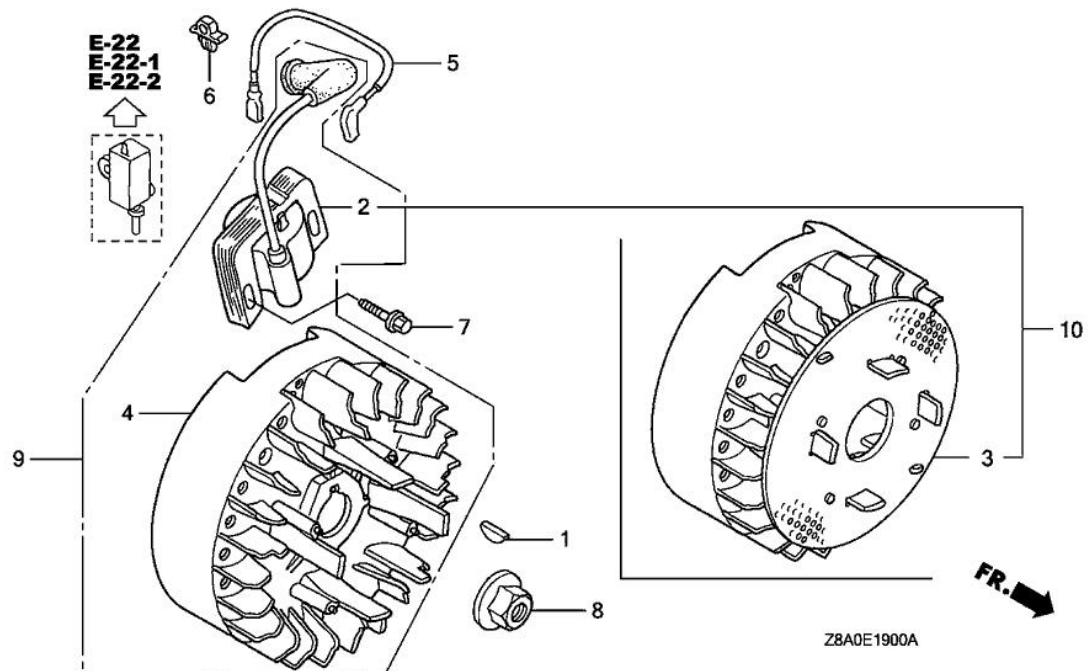

Ref.	Part Number	Part Description	Qty.
001	13331-357-000	KEY, SPECIAL WOODRUFF (25X18)	001
002	30500-Z0J-003	COIL ASSY., IGNITION (PHELON) (USE FOR F/W OF PHELON)	001
002	30500-ZL8-014	COIL ASSY., IGNITION (USE FOR F/W OF TEC) (TEC)	(1)
002	30500-Z8B-901	COIL ASSY., IGNITION (PHELON)	001
004	31110-Z0J-013	FLYWHEEL COMP. (PHELON) (USE FOR IGN. COIL OF PHELON)	...
004	31110-ZL8-004	FLYWHEEL COMP. (TEC) (USE FOR IGN. COIL OF TEC)	(USE... (1)
005	32195-Z0J-000	WIRE, STOP SWITCH	001
006	36103-ZE1-000	HOLDER, STOP SWITCH WIRE	001
006	51125-Z0L-003	HOLDER, WIRE (FASTEX)	001
007	90022-888-010	BOLT, FLANGE (6X20) (CT200)	001
008	90201-878-003	NUT, SPECIAL (14MM)	001
009	06311-Z0J-900	FLYWHEEL KIT	(1)