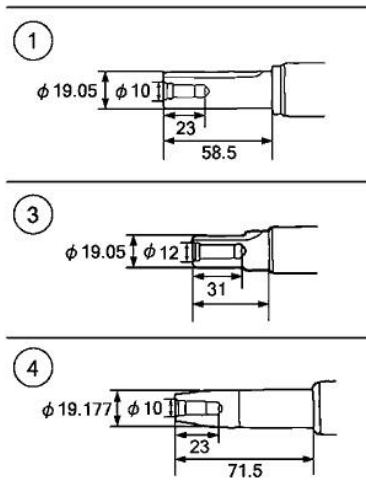

FR. →

Z8A0E0701A

Ref.	Part Number	Part Description	Qty.
001	13311-Z8A-900	CRANKSHAFT	001
006	13621-Z8B-900	PULLEY, TIMING BELT DRIVE	001
007	90402-ZL8-000	WASHER, THRUST	001