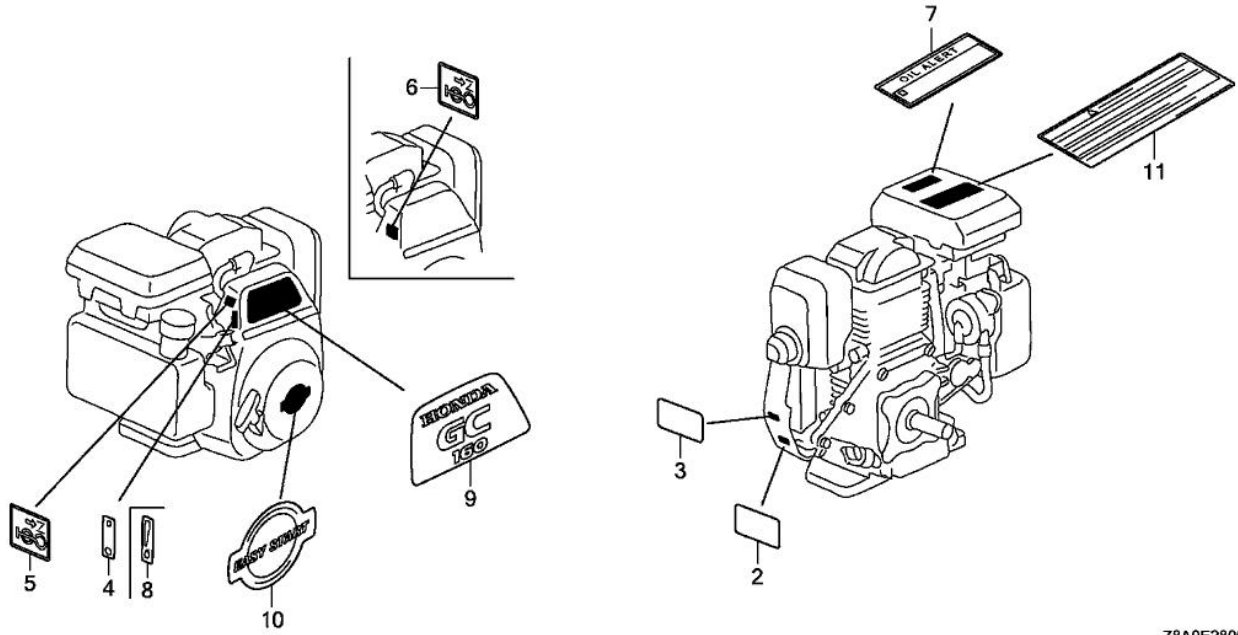

Z8A0E2800C

Ref.	Part Number	Part Description	Qty.
002	87114-ZH7-821	LABEL, WARNING (NOT CERTIFIED FOR SALE)	(NOT CERTI... 001
005	87528-ZL8-000	MARK, CHOKE	001
009	87101-ZL8-020	EMBLEM (GC160)	001
010	87169-Z8A-000	MARK, RECOIL COVER	001