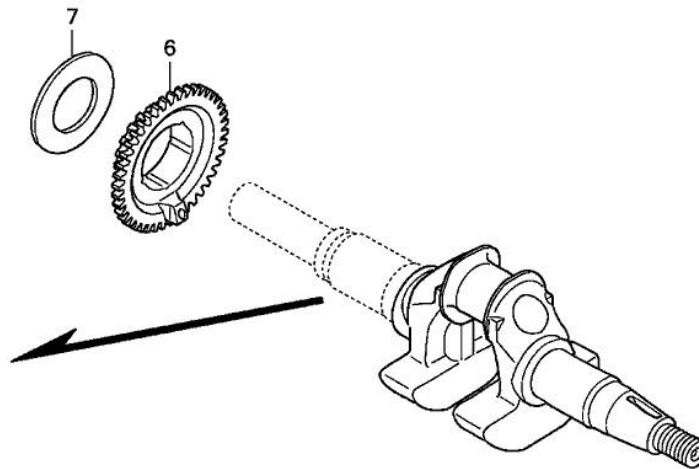

FR. →

Z8A0E0701A

Ref.	Part Number	Part Description	Qty.
001	13311-Z8A-900	CRANKSHAFT	001
006	13621-Z8B-900	PULLEY, TIMING BELT DRIVE	001
007	90402-ZL8-000	WASHER, THRUST	001