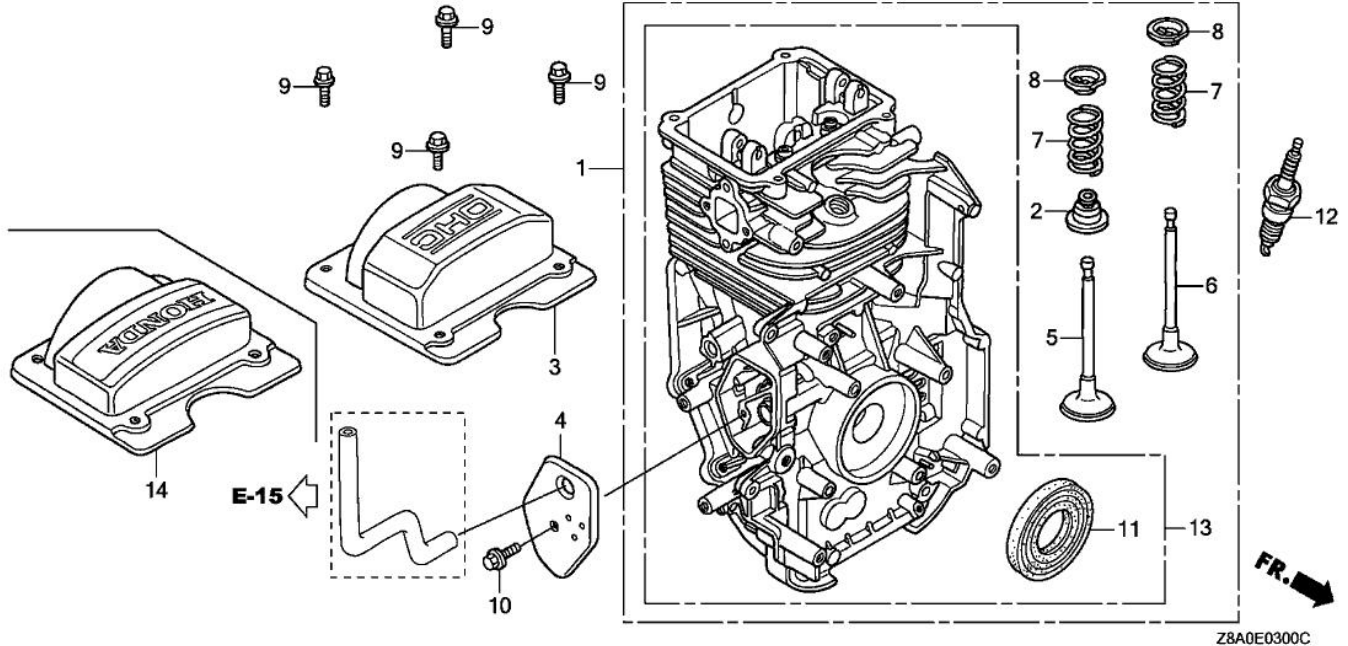

# TRU-POWER, INC.

Model Name	GC160LA	Product Line	GENERAL PURPOSE ENGINE
Mfg		Type	QHA1
Section	ENGINE	Illustration	CYLINDER BARREL

Z8A0E0300C

Ref.	Part Number	Part Description	Qty.
001	12000-Z0L-505	BARREL COMP,CYLN	001
002	12209-ZM0-003	SEAL, VALVE STEM	001
003	12310-Z0J-000	COVER, CYLINDER HEAD	001
003	12310-Z8A-000	COVER, CYLINDER HEAD	001
004	12355-ZL8-000	COVER, BREATHER	001
005	14711-Z0J-000	VALVE, IN. (ROCKNEL)	001
006	14721-ZL8-000	VALVE, EX. (L8E)	001
006	14721-Z8B-000	VALVE, EX. (C8E)	001
007	14751-ZL8-000	SPRING, VALVE	002
008	14771-Z0J-000	RETAINER, VALVE SPRING	002
009	90013-883-000	BOLT, FLANGE (6X12) (CT200)	004
010	90014-952-000	BOLT, FLANGE (6X14) (CT200)	001
011	91201-ZL8-003	OIL SEAL (25.4X62X6)	001
012	98079-56846	SPARK PLUG (BPR6ES) (NGK)	001
014	12310-Z8A-000	COVER, CYLINDER HEAD	001
		(BREATHER VALVE ASSY.)	

Ref.	Part Number	Part Description	Qty.
001	11300-ZL8-601	COVER ASSY., CRANKCASE	001
002	15625-Z2L-801	GASKET, OIL FILLER CAP	001
004	15650-ZL8-013	GAUGE ASSY., OIL LEVEL	001
005	16510-ZL8-000	GOVERNOR ASSY.	001
006	16531-ZE1-000	SLIDER, GOVERNOR	001
007	16541-ZL8-000	SHAFT, GOVERNOR ARM	001
009	90121-952-000	BOLT, FLANGE (6X25) (CT200)	008
010	90131-896-650	BOLT, DRAIN PLUG (12X15)	002
011	90451-ZE1-000	WASHER, THRUST (6MM)	001
012	90602-ZE1-000	CLIP, GOVERNOR HOLDER	001
014	91202-ZL8-003	OIL SEAL (28X41.25X6)	001
016	94101-06800	WASHER, PLAIN (6MM)	002
017	94109-12000	WASHER, DRAIN PLUG (12MM)	002
018	94251-08000	PIN, LOCK (8MM)	001
019	94301-08200	PIN, DOWEL (8X20)	002