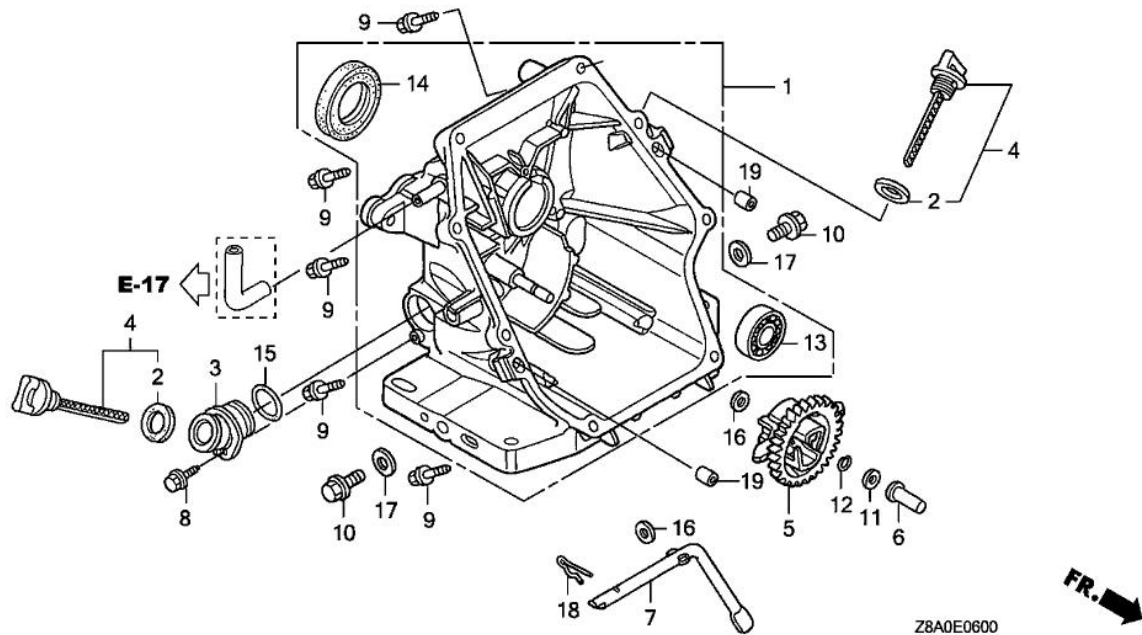

# TRU-POWER, INC.

Model Name	GC160LA	Product Line	GENERAL PURPOSE ENGINE
Mfg		Type	QHA1
Section	ENGINE	Illustration	CYLINDER BARREL

Z8A0E0300C

Ref.	Part Number	Part Description	Qty.
001	12000-Z0L-505	BARREL COMP,CYLN	001
002	12209-ZM0-003	SEAL, VALVE STEM	001
003	12310-Z0J-000	COVER, CYLINDER HEAD	001
003	12310-Z8A-000	COVER, CYLINDER HEAD	001
004	12355-ZL8-000	COVER, BREATHER	001
005	14711-Z0J-000	VALVE, IN. (ROCKNEL)	001
006	14721-ZL8-000	VALVE, EX. (L8E)	001
006	14721-Z8B-000	VALVE, EX. (C8E)	001
007	14751-ZL8-000	SPRING, VALVE	002
008	14771-Z0J-000	RETAINER, VALVE SPRING	002
009	90013-883-000	BOLT, FLANGE (6X12) (CT200)	004
010	90014-952-000	BOLT, FLANGE (6X14) (CT200)	001
011	91201-ZL8-003	OIL SEAL (25.4X62X6)	001
012	98079-56846	SPARK PLUG (BPR6ES) (NGK)	001
014	12310-Z8A-000	COVER, CYLINDER HEAD	001
		(BREATHER VALVE ASSY.)	

Ref.	Part Number	Part Description	Qty.
001	11300-ZL8-601	COVER ASSY., CRANKCASE	001
002	15625-Z2L-801	GASKET, OIL FILLER CAP	001
004	15650-ZL8-013	GAUGE ASSY., OIL LEVEL	001
005	16510-ZL8-000	GOVERNOR ASSY.	001
006	16531-ZE1-000	SLIDER, GOVERNOR	001
007	16541-ZL8-000	SHAFT, GOVERNOR ARM	001
009	90121-952-000	BOLT, FLANGE (6X25) (CT200)	008
010	90131-896-650	BOLT, DRAIN PLUG (12X15)	002
011	90451-ZE1-000	WASHER, THRUST (6MM)	001
012	90602-ZE1-000	CLIP, GOVERNOR HOLDER	001
014	91202-ZL8-003	OIL SEAL (28X41.25X6)	001
016	94101-06800	WASHER, PLAIN (6MM)	002
017	94109-12000	WASHER, DRAIN PLUG (12MM)	002
018	94251-08000	PIN, LOCK (8MM)	001
019	94301-08200	PIN, DOWEL (8X20)	002