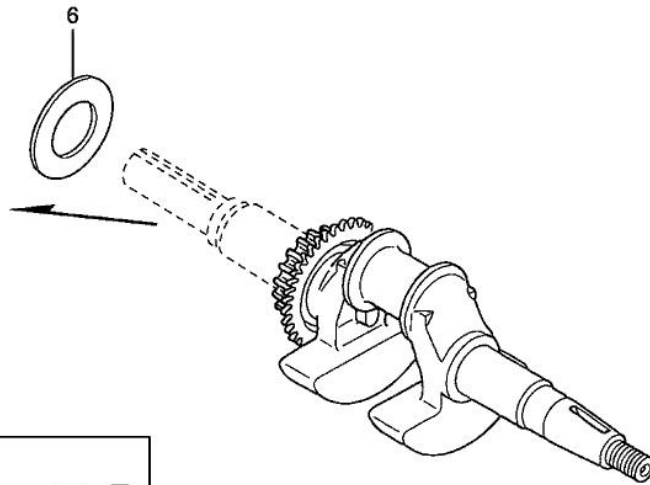

# TRU-POWER, INC.

Model Name	GC160LA	Product Line	GENERAL PURPOSE ENGINE
Mfg		Type	QHA1
Section	ENGINE	Illustration	CYLINDER BARREL

Z8A0E0300C

Ref.	Part Number	Part Description	Qty.
001	12000-Z0L-505	BARREL COMP,CYLN	001
002	12209-ZM0-003	SEAL, VALVE STEM	001
003	12310-Z0J-000	COVER, CYLINDER HEAD	001
003	12310-Z8A-000	COVER, CYLINDER HEAD	001
004	12355-ZL8-000	COVER, BREATHER	001
005	14711-Z0J-000	VALVE, IN. (ROCKNEL)	001
006	14721-ZL8-000	VALVE, EX. (L8E)	001
006	14721-Z8B-000	VALVE, EX. (C8E)	001
007	14751-ZL8-000	SPRING, VALVE	002
008	14771-Z0J-000	RETAINER, VALVE SPRING	002
009	90013-883-000	BOLT, FLANGE (6X12) (CT200)	004
010	90014-952-000	BOLT, FLANGE (6X14) (CT200)	001
011	91201-ZL8-003	OIL SEAL (25.4X62X6)	001
012	98079-56846	SPARK PLUG (BPR6ES) (NGK)	001
014	12310-Z8A-000	COVER, CYLINDER HEAD	001
		(BREATHER VALVE ASSY.)	

Ref.	Part Number	Part Description	Qty.
001	11300-ZL8-601	COVER ASSY., CRANKCASE	001
002	15625-Z2L-801	GASKET, OIL FILLER CAP	001
004	15650-ZL8-013	GAUGE ASSY., OIL LEVEL	001
005	16510-ZL8-000	GOVERNOR ASSY.	001
006	16531-ZE1-000	SLIDER, GOVERNOR	001
007	16541-ZL8-000	SHAFT, GOVERNOR ARM	001
009	90121-952-000	BOLT, FLANGE (6X25) (CT200)	008
010	90131-896-650	BOLT, DRAIN PLUG (12X15)	002
011	90451-ZE1-000	WASHER, THRUST (6MM)	001
012	90602-ZE1-000	CLIP, GOVERNOR HOLDER	001
014	91202-ZL8-003	OIL SEAL (28X41.25X6)	001
016	94101-06800	WASHER, PLAIN (6MM)	002
017	94109-12000	WASHER, DRAIN PLUG (12MM)	002
018	94251-08000	PIN, LOCK (8MM)	001
019	94301-08200	PIN, DOWEL (8X20)	002