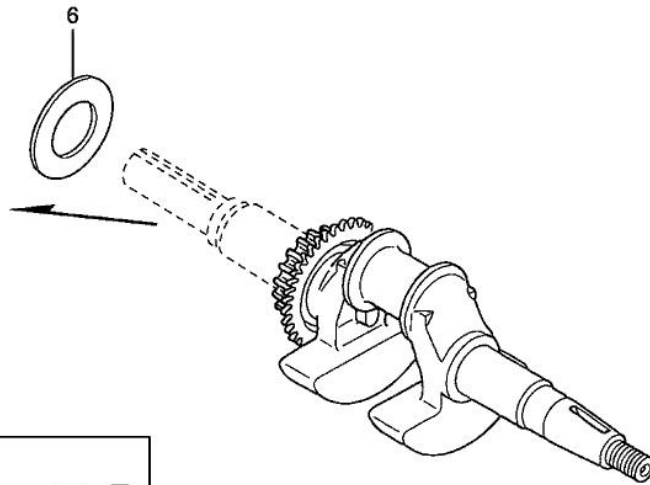

# TRU-POWER, INC.

Model Name	GC160LA	Product Line	GENERAL PURPOSE ENGINE
Mfg		Type	DHAF
Section	ENGINE	Illustration	CYLINDER BARREL

Ref.	Part Number	Part Description	Qty.
001	12000-Z0L-505	BARREL COMP,CYLN	001
002	12209-ZM0-003	SEAL, VALVE STEM	001
003	12310-Z0J-000	COVER, CYLINDER HEAD	001
003	12310-Z0J-000	COVER, CYLINDER HEAD	001
003	12311-ZL8-000	COVER, HEAD	001
003	12310-Z8A-000	COVER, CYLINDER HEAD	001
003	12310-Z8A-000	COVER, CYLINDER HEAD	001
004	12355-ZL8-000	COVER, BREATHER (BREATHER VALVE ASSY.)	001
005	14711-Z0J-000	VALVE, IN. (ROCKNEL)	001
006	14721-ZL8-000	VALVE, EX. (L8E)	001
006	14721-Z8B-000	VALVE, EX. (C8E)	001
007	14751-ZL8-000	SPRING, VALVE	002
008	14771-Z0J-000	RETAINER, VALVE SPRING	002
009	90013-883-000	BOLT, FLANGE (6X12) (CT200)	004
010	90014-952-000	BOLT, FLANGE (6X14) (CT200)	001
011	91201-ZL8-003	OIL SEAL (25.4X62X6)	001
012	98079-56846	SPARK PLUG (BPR6ES) (NGK)	001
014	12311-Z8B-000	COVER, HEAD	001

Ref.	Part Number	Part Description	Qty.
001	11300-ZL8-601	COVER ASSY., CRANKCASE	001
002	15625-Z2L-801	GASKET, OIL FILLER CAP	001
004	15650-ZL8-013	GAUGE ASSY., OIL LEVEL	001
005	16510-ZL8-000	GOVERNOR ASSY.	001
006	16531-ZE1-000	SLIDER, GOVERNOR	001
007	16541-ZL8-000	SHAFT, GOVERNOR ARM	001
009	90121-952-000	BOLT, FLANGE (6X25) (CT200)	008
010	90131-896-650	BOLT, DRAIN PLUG (12X15)	002
011	90451-ZE1-000	WASHER, THRUST (6MM)	001
012	90602-ZE1-000	CLIP, GOVERNOR HOLDER	001
014	91202-ZL8-003	OIL SEAL (28X41.25X6)	001
016	94101-06800	WASHER, PLAIN (6MM)	002
017	94109-12000	WASHER, DRAIN PLUG (12MM)	002
018	94251-08000	PIN, LOCK (8MM)	001
019	94301-08200	PIN, DOWEL (8X20)	002