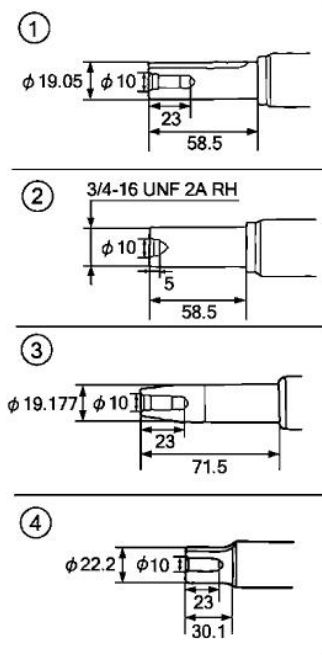

# TRU-POWER, INC.

Model Name	GC160LA	Product Line	GENERAL PURPOSE ENGINE
Mfg		Type	DHAF
Section	ENGINE	Illustration	CYLINDER BARREL

Ref.	Part Number	Part Description	Qty.
001	12000-Z0L-505	BARREL COMP,CYLN	001
002	12209-ZM0-003	SEAL, VALVE STEM	001
003	12310-Z0J-000	COVER, CYLINDER HEAD	001
003	12310-Z0J-000	COVER, CYLINDER HEAD	001
003	12311-ZL8-000	COVER, HEAD	001
003	12310-Z8A-000	COVER, CYLINDER HEAD	001
003	12310-Z8A-000	COVER, CYLINDER HEAD	001
004	12355-ZL8-000	COVER, BREATHER (BREATHER VALVE ASSY.)	001
005	14711-Z0J-000	VALVE, IN. (ROCKNEL)	001
006	14721-ZL8-000	VALVE, EX. (L8E)	001
006	14721-Z8B-000	VALVE, EX. (C8E)	001
007	14751-ZL8-000	SPRING, VALVE	002
008	14771-Z0J-000	RETAINER, VALVE SPRING	002
009	90013-883-000	BOLT, FLANGE (6X12) (CT200)	004
010	90014-952-000	BOLT, FLANGE (6X14) (CT200)	001
011	91201-ZL8-003	OIL SEAL (25.4X62X6)	001
012	98079-56846	SPARK PLUG (BPR6ES) (NGK)	001
014	12311-Z8B-000	COVER, HEAD	001

Ref.	Part Number	Part Description	Qty.
001	11300-ZL8-601	COVER ASSY., CRANKCASE	001
002	15625-Z2L-801	GASKET, OIL FILLER CAP	001
004	15650-ZL8-013	GAUGE ASSY., OIL LEVEL	001
005	16510-ZL8-000	GOVERNOR ASSY.	001
006	16531-ZE1-000	SLIDER, GOVERNOR	001
007	16541-ZL8-000	SHAFT, GOVERNOR ARM	001
009	90121-952-000	BOLT, FLANGE (6X25) (CT200)	008
010	90131-896-650	BOLT, DRAIN PLUG (12X15)	002
011	90451-ZE1-000	WASHER, THRUST (6MM)	001
012	90602-ZE1-000	CLIP, GOVERNOR HOLDER	001
014	91202-ZL8-003	OIL SEAL (28X41.25X6)	001
016	94101-06800	WASHER, PLAIN (6MM)	002
017	94109-12000	WASHER, DRAIN PLUG (12MM)	002
018	94251-08000	PIN, LOCK (8MM)	001
019	94301-08200	PIN, DOWEL (8X20)	002