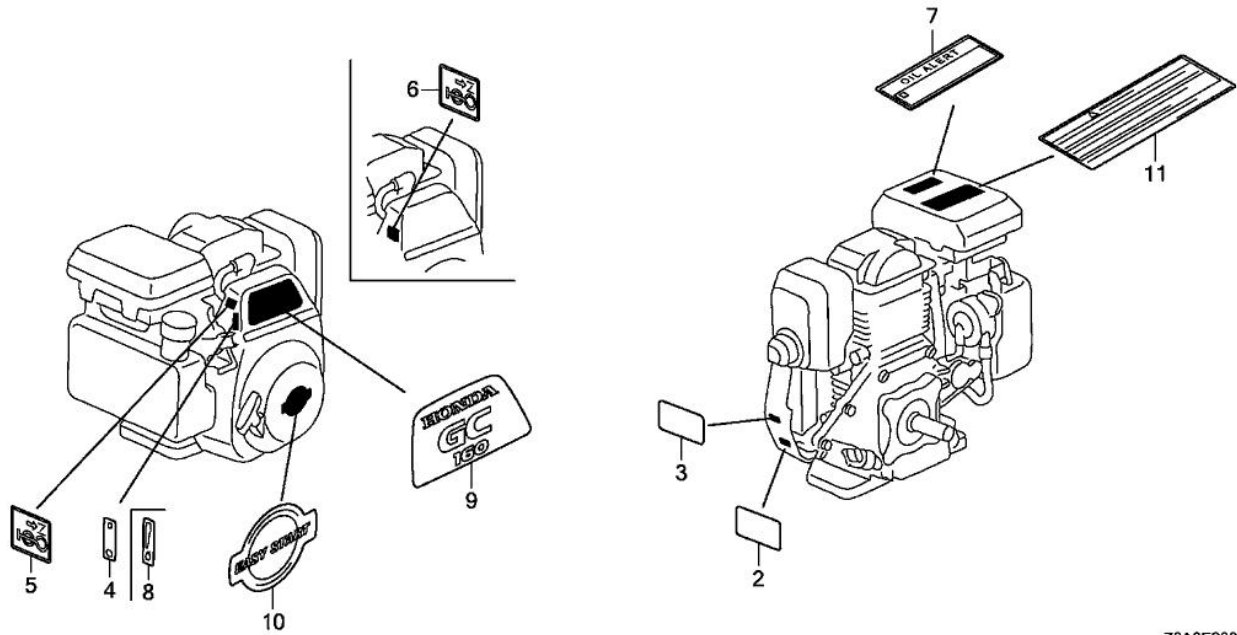

Z8A0E2800C

Ref.	Part Number	Part Description	Qty.
003	87114-ZH7-821	LABEL, WARNING (NOT CERTIFIED FOR SALE)	(NOT CERTI... 001
006	87528-ZL8-000	MARK, CHOKE	001
009	87101-ZL8-020	EMBLEM (GC160)	001