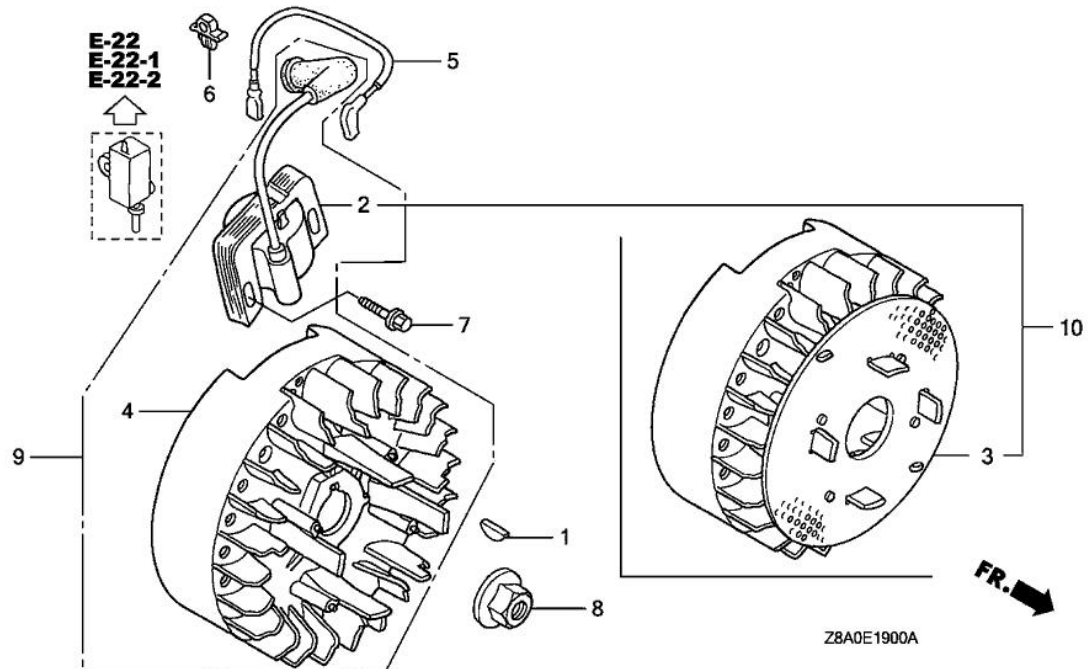

Ref.	Part Number	Part Description	Qty.
001	13331-357-000	KEY, SPECIAL WOODRUFF (25X18)	001
002	30500-Z0J-003	COIL ASSY., IGNITION (PHELON) (USE FOR F/W OF PHELON)	001
002	30500-ZL8-014	COIL ASSY., IGNITION (USE FOR F/W OF TEC) (TEC)	(1)
002	30500-Z8B-901	COIL ASSY., IGNITION (PHELON)	001
004	31110-Z0J-013	FLYWHEEL COMP. (PHELON) (USE FOR IGN. COIL OF PHELON)	...
004	31110-ZL8-004	FLYWHEEL COMP. (TEC) (USE FOR IGN. COIL OF TEC)	(USE... (1)
007	90022-888-010	BOLT, FLANGE (6X20) (CT200)	001
008	90201-878-003	NUT, SPECIAL (14MM)	001
009	06311-Z0J-900	FLYWHEEL KIT	(1)