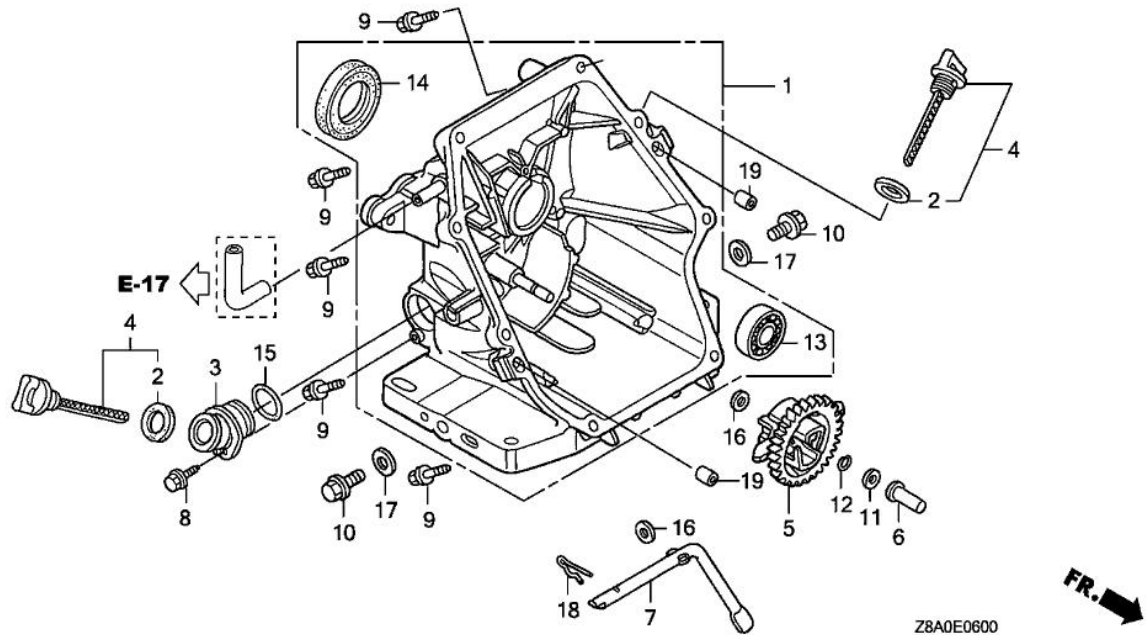

# TRU-POWER, INC.

Model Name	GC160LA	Product Line	GENERAL PURPOSE ENGINE
Mfg		Type	DHAF
Section	ENGINE	Illustration	CYLINDER BARREL

Ref.	Part Number	Part Description	Qty.
001	12000-Z0L-505	BARREL COMP,CYLN	001
002	12209-ZM0-003	SEAL, VALVE STEM	001
003	12310-Z0J-000	COVER, CYLINDER HEAD	001
003	12310-Z0J-000	COVER, CYLINDER HEAD	001
003	12311-ZL8-000	COVER, HEAD	001
003	12310-Z8A-000	COVER, CYLINDER HEAD	001
003	12310-Z8A-000	COVER, CYLINDER HEAD	001
004	12355-ZL8-000	COVER, BREATHER (BREATHER VALVE ASSY.)	001
005	14711-Z0J-000	VALVE, IN. (ROCKNEL)	001
006	14721-ZL8-000	VALVE, EX. (L8E)	001
006	14721-Z8B-000	VALVE, EX. (C8E)	001
007	14751-ZL8-000	SPRING, VALVE	002
008	14771-Z0J-000	RETAINER, VALVE SPRING	002
009	90013-883-000	BOLT, FLANGE (6X12) (CT200)	004
010	90014-952-000	BOLT, FLANGE (6X14) (CT200)	001
011	91201-ZL8-003	OIL SEAL (25.4X62X6)	001
012	98079-56846	SPARK PLUG (BPR6ES) (NGK)	001
014	12311-Z8B-000	COVER, HEAD	001

Ref.	Part Number	Part Description	Qty.
001	11300-ZL8-601	COVER ASSY., CRANKCASE	001
002	15625-Z2L-801	GASKET, OIL FILLER CAP	001
004	15650-ZL8-013	GAUGE ASSY., OIL LEVEL	001
005	16510-ZL8-000	GOVERNOR ASSY.	001
006	16531-ZE1-000	SLIDER, GOVERNOR	001
007	16541-ZL8-000	SHAFT, GOVERNOR ARM	001
009	90121-952-000	BOLT, FLANGE (6X25) (CT200)	008
010	90131-896-650	BOLT, DRAIN PLUG (12X15)	002
011	90451-ZE1-000	WASHER, THRUST (6MM)	001
012	90602-ZE1-000	CLIP, GOVERNOR HOLDER	001
014	91202-ZL8-003	OIL SEAL (28X41.25X6)	001
016	94101-06800	WASHER, PLAIN (6MM)	002
017	94109-12000	WASHER, DRAIN PLUG (12MM)	002
018	94251-08000	PIN, LOCK (8MM)	001
019	94301-08200	PIN, DOWEL (8X20)	002