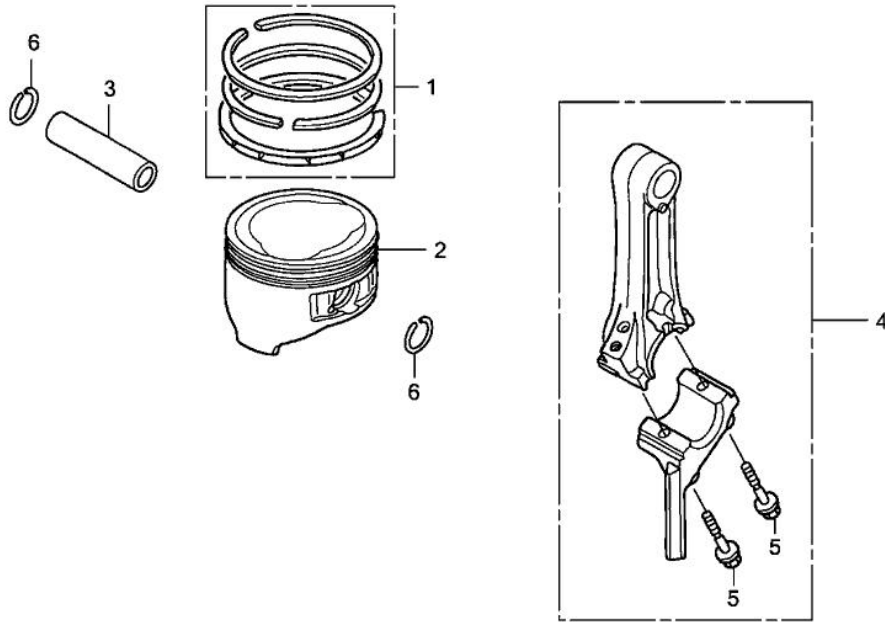

Z8A0E0800

FR. →

Ref.	Part Number	Part Description	Qty.
001	13010-Z0L-014	RING SET, PISTON (STD) (TEIKOKU)	001
002	13101-Z8B-820	PISTON	001
003	13111-ZE0-000	PIN, PISTON	001
004	13200-Z0J-000	ROD ASSY., CONNECTING	001
005	90001-ZE1-000	BOLT, CONNECTING ROD	002
006	90551-ZE0-000	CLIP, PISTON PIN (13MM)	002