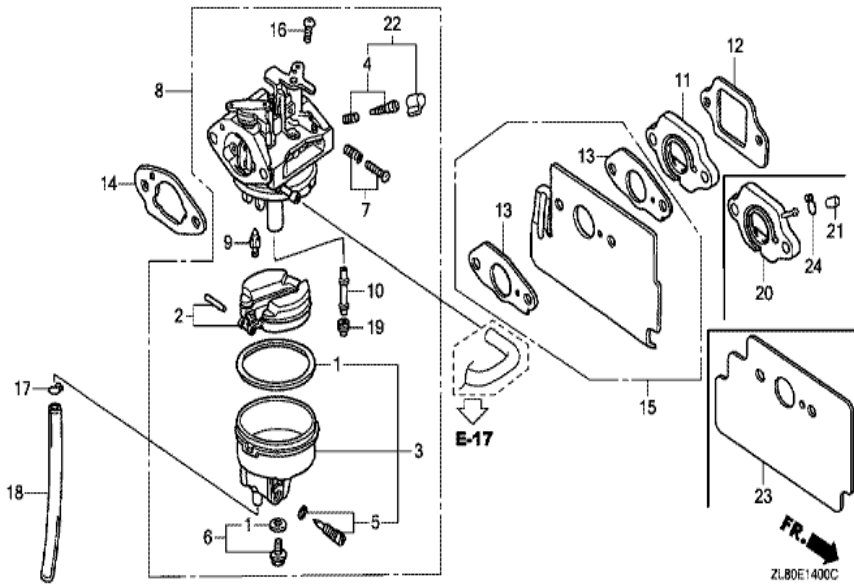

GC135(SHE4)	E-14 CARBURETOR
-------------	-----------------

Ref	Partnumber	Description	GC135	Serial Numbers
001	16010-883-015	PACKING SET	1	
002	16013-ZL1-003	FLOAT SET	1	
003	16015-ZL8-003	CHAMBER SET, FLOAT	1	
004	16016-892-005	SCREW SET A	1	BB61A C
004	16016-892-005	SCREW SET A	1	BB63A B
005	16024-124-760	SCREW SET, DRAIN	1	
006	16028-ZE0-005	SCREW SET	1	
007	16029-ZG0-901	SCREW SET (THROTTLE STOP)	1	
008	16100-ZL9-003	CARBURETOR ASSY. (BB63A A)	1	1054664
008	16100-ZL9-003	CARBURETOR ASSY. (BB63A A)	1	1054664
008	16100-ZL9-003	CARBURETOR ASSY. (BB63A A)	1	1054664
008	16100-ZL9-013	CARBURETOR ASSY. (BB63A B)	1	1054665 1122153
008	16100-ZL9-013	CARBURETOR ASSY. (BB63A B)	1	1054665 1122153

GC135(SHE4)

E-6 CRANKCASE COVER

Ref	Partnumber	Description	GC135	Serial Numbers
001	11300-ZL8-000	COVER ASSY., CRANKCASE	1	1398445
001	11300-ZL8-000	COVER ASSY., CRANKCASE	1	1108036
001	11300-ZL8-010	COVER ASSY., CRANKCASE	1	1398446
001	11300-ZL8-408	COVER ASSY., CRANKCASE	1	1108037
002	15625-ZE1-003	PACKING, OIL FILLER CAP	2	
002	15625-ZE1-003	PACKING, OIL FILLER CAP	1	
003	15650-ZL8-003	GAUGE ASSY., OIL LEVEL	1	1805025
003	15650-ZL8-003	GAUGE ASSY., OIL LEVEL	1	
004	16510-ZL8-000	GOVERNOR ASSY.	1	
008	16531-ZE1-000	SLIDER, GOVERNOR	1	
009	16541-ZL8-000	SHAFT, GOVERNOR ARM	1	
009	16541-ZL8-000	SHAFT, GOVERNOR ARM	1	
010	90121-952-000	BOLT, FLANGE, 6X25 (CT200)	8	
Ref	Partnumber	Description	GC135	Serial Numbers
011	90131-883-000	BOLT, DRAIN PLUG, 12X15	1	1108026
011	90131-883-000	BOLT, DRAIN PLUG, 12X15	1	1398445
011	90131-883-000	BOLT, DRAIN PLUG, 12X15	2	1108027
012	90451-ZE1-000	WASHER, THRUST, 6MM	1	
013	90602-ZE1-000	CLIP, GOVERNOR HOLDER	1	
015	91202-ZL8-003	OIL SEAL, 28X41.25X6	1	
016	94101-06800	WASHER, PLAIN, 6MM	2	
017	94109-12000	WASHER, DRAIN PLUG, 12MM	1	1108026
017	94109-12000	WASHER, DRAIN PLUG, 12MM	1	1398445
017	94109-12000	WASHER, DRAIN PLUG, 12MM	2	1108027
018	94251-08000	PIN, LOCK, 8MM	1	
019	94301-08200	DOWEL PIN, 8X20	2	
019	94301-08200	DOWEL PIN, 8X20	2	