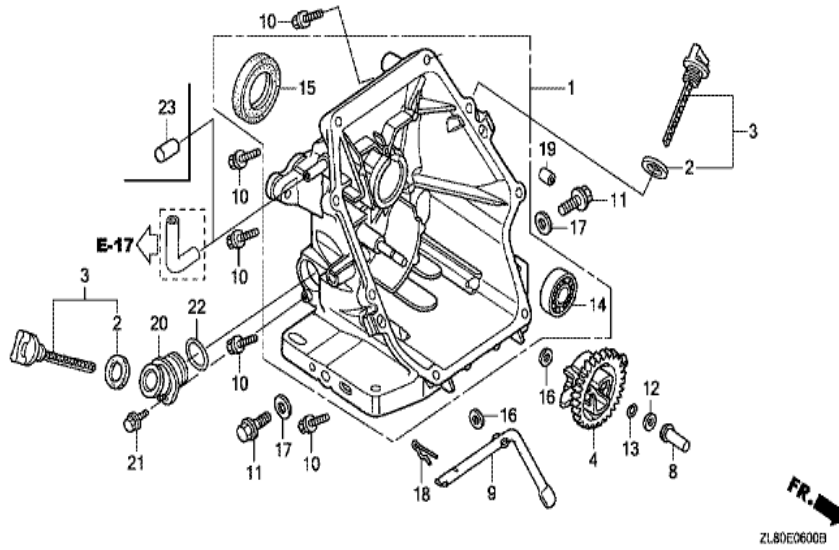

GC135(SHE4)

E-6 CRANKCASE COVER

Ref	Partnumber	Description	GC135	Serial Numbers
001	11300-ZL8-000	COVER ASSY., CRANKCASE	1	1398445
001	11300-ZL8-000	COVER ASSY., CRANKCASE	1	1108036
001	11300-ZL8-010	COVER ASSY., CRANKCASE	1	1398446
001	11300-ZL8-408	COVER ASSY., CRANKCASE	1	1108037
002	15625-ZE1-003	PACKING, OIL FILLER CAP	2	
002	15625-ZE1-003	PACKING, OIL FILLER CAP	1	
003	15650-ZL8-003	GAUGE ASSY., OIL LEVEL	1	1805025
003	15650-ZL8-003	GAUGE ASSY., OIL LEVEL	1	
004	16510-ZL8-000	GOVERNOR ASSY.	1	
008	16531-ZE1-000	SLIDER, GOVERNOR	1	
009	16541-ZL8-000	SHAFT, GOVERNOR ARM	1	
009	16541-ZL8-000	SHAFT, GOVERNOR ARM	1	
010	90121-952-000	BOLT, FLANGE, 6X25 (CT200)	8	
Ref	Partnumber	Description	GC135	Serial Numbers
011	90131-883-000	BOLT, DRAIN PLUG, 12X15	1	1108026
011	90131-883-000	BOLT, DRAIN PLUG, 12X15	1	1398445
011	90131-883-000	BOLT, DRAIN PLUG, 12X15	2	1108027
012	90451-ZE1-000	WASHER, THRUST, 6MM	1	
013	90602-ZE1-000	CLIP, GOVERNOR HOLDER	1	
015	91202-ZL8-003	OIL SEAL, 28X41.25X6	1	
016	94101-06800	WASHER, PLAIN, 6MM	2	
017	94109-12000	WASHER, DRAIN PLUG, 12MM	1	1108026
017	94109-12000	WASHER, DRAIN PLUG, 12MM	1	1398445
017	94109-12000	WASHER, DRAIN PLUG, 12MM	2	1108027
018	94251-08000	PIN, LOCK, 8MM	1	
019	94301-08200	DOWEL PIN, 8X20	2	
019	94301-08200	DOWEL PIN, 8X20	2