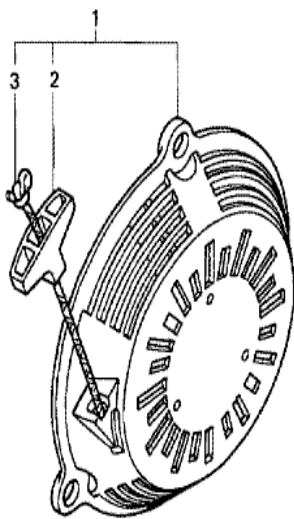

GC135(SHE4)

E-11 RECOIL STARTER

ZL80-E1100

Ref	Partnumber	Description	GC135	Serial Numbers
001	28400-ZL8-003ZA	STARTER ASSY., RECOIL *NH1 *	1	1210407
001	28400-ZL8-003ZA	STARTER ASSY., RECOIL *NH1 *	1	1077762
001	28400-ZL8-003ZA	STARTER ASSY., RECOIL *NH1 *	1	1077762
001	28400-ZL8-013ZA	STARTER ASSY., RECOIL *NH1 *	1	1210408
001	28400-ZL8-013ZA	STARTER ASSY., RECOIL *NH1 *	1	
001	28400-ZL8-013ZA	STARTER ASSY., RECOIL *NH1 *	1	1077763
002	28461-ZL8-003	GRIP, STARTER	1	
003	28462-ZL8-003	ROPE, RECOIL STARTER	1	

GC135(SHE4)

E-6 CRANKCASE COVER

Ref	Partnumber	Description	GC135	Serial Numbers
001	11300-ZL8-000	COVER ASSY., CRANKCASE	1	1398445
001	11300-ZL8-000	COVER ASSY., CRANKCASE	1	1108036
001	11300-ZL8-010	COVER ASSY., CRANKCASE	1	1398446
001	11300-ZL8-408	COVER ASSY., CRANKCASE	1	1108037
002	15625-ZE1-003	PACKING, OIL FILLER CAP	2	
002	15625-ZE1-003	PACKING, OIL FILLER CAP	1	
003	15650-ZL8-003	GAUGE ASSY., OIL LEVEL	1	1805025
003	15650-ZL8-003	GAUGE ASSY., OIL LEVEL	1	
004	16510-ZL8-000	GOVERNOR ASSY.	1	
008	16531-ZE1-000	SLIDER, GOVERNOR	1	
009	16541-ZL8-000	SHAFT, GOVERNOR ARM	1	
009	16541-ZL8-000	SHAFT, GOVERNOR ARM	1	
010	90121-952-000	BOLT, FLANGE, 6X25 (CT200)	8	
Ref	Partnumber	Description	GC135	Serial Numbers
011	90131-883-000	BOLT, DRAIN PLUG, 12X15	1	1108026
011	90131-883-000	BOLT, DRAIN PLUG, 12X15	1	1398445
011	90131-883-000	BOLT, DRAIN PLUG, 12X15	2	1108027
012	90451-ZE1-000	WASHER, THRUST, 6MM	1	
013	90602-ZE1-000	CLIP, GOVERNOR HOLDER	1	
015	91202-ZL8-003	OIL SEAL, 28X41.25X6	1	
016	94101-06800	WASHER, PLAIN, 6MM	2	
017	94109-12000	WASHER, DRAIN PLUG, 12MM	1	1108026
017	94109-12000	WASHER, DRAIN PLUG, 12MM	1	1398445
017	94109-12000	WASHER, DRAIN PLUG, 12MM	2	1108027
018	94251-08000	PIN, LOCK, 8MM	1	
019	94301-08200	DOWEL PIN, 8X20	2	
019	94301-08200	DOWEL PIN, 8X20	2	