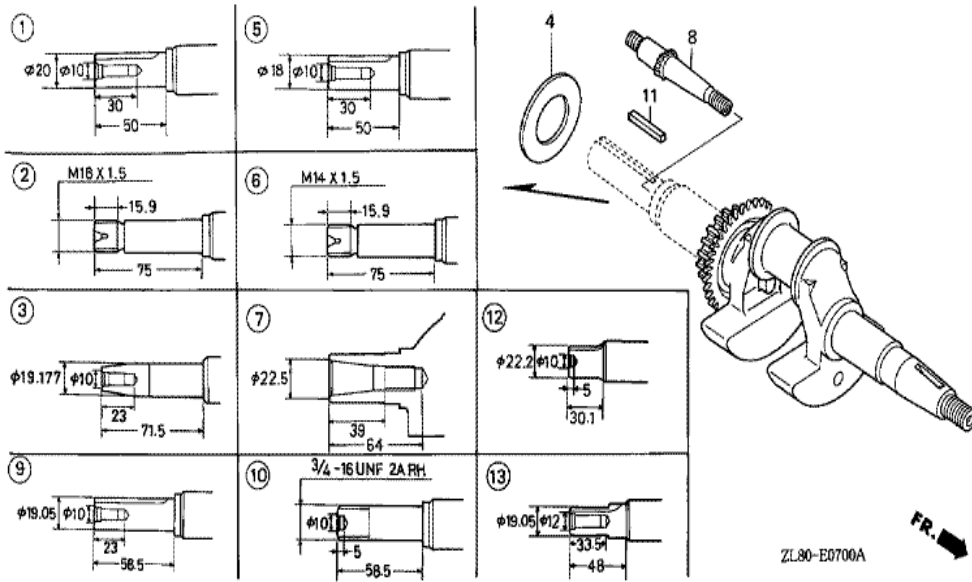

GC135(SHE4)	E-7 CRANKSHAFT

Ref	Partnumber	Description	GC135	Serial Numbers
004	90402-ZL8-000	WASHER, THRUST	1	
005	13310-ZL9-000	CRANKSHAFT COMP.	1