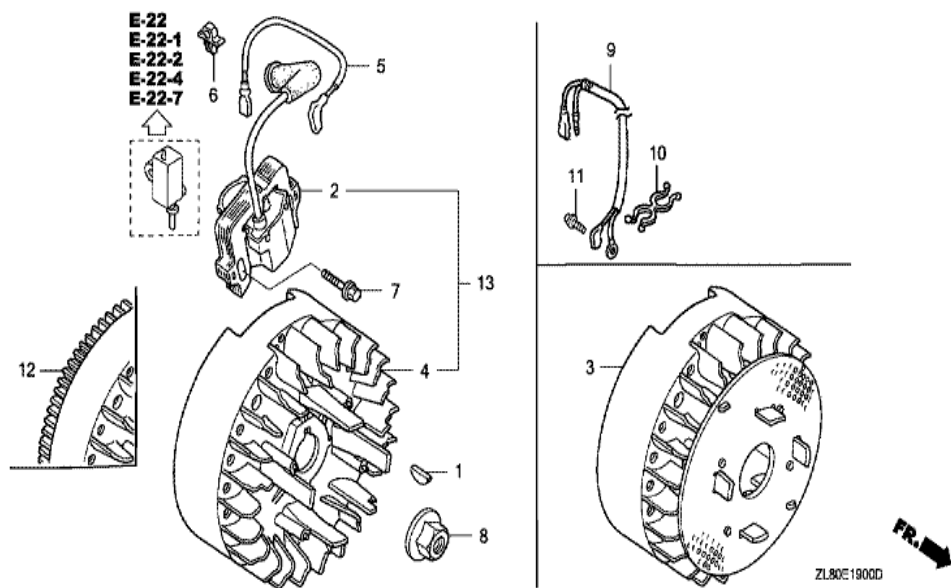

GC135(SHE4)

E-19 FLYWHEEL/IGNITION COIL (1)

Ref	Partnumber	Description	GC135	Serial Numbers
001	13331-357-000	KEY, SPECIAL WOODRUFF, 25X18	1	
002	30500-ZL8-004	COIL ASSY., IGNITION (TEC) (USE FOR F/W	1	1265272
002	30500-ZL8-004	COIL ASSY., IGNITION (TEC) (USE FOR F/W	1	
004	31110-ZL9-003	FLYWHEEL COMP. (TEC) (USE FOR IGN. COIL	1	
004	31110-ZL9-003	FLYWHEEL COMP. (TEC) (USE FOR IGN. COIL	1	
005	32195-ZL8-000	CORD, STOP SWITCH	1	
005	32195-ZL8-000	CORD, STOP SWITCH	1	
006	36103-ZE1-000	HOLDER, STOP SWITCH CORD	1	
007	90022-888-010	BOLT, FLANGE, 6X20 (CT200)	1	
008	90201-878-003	NUT, SPECIAL, 14MM	1