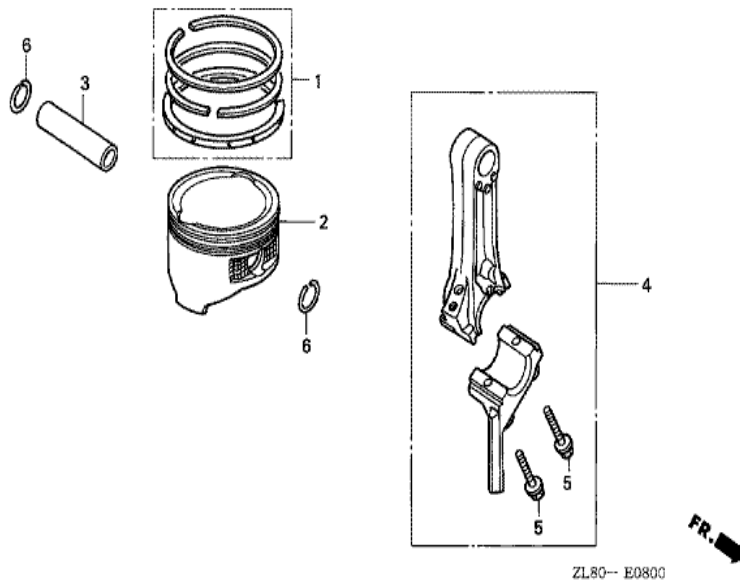

GC135(SHE4)

E-6 CRANKCASE COVER

Ref	Partnumber	Description	GC135	Serial Numbers
001	11300-ZL8-000	COVER ASSY., CRANKCASE	1	1398445
001	11300-ZL8-000	COVER ASSY., CRANKCASE	1	1108036
001	11300-ZL8-010	COVER ASSY., CRANKCASE	1	1398446
001	11300-ZL8-408	COVER ASSY., CRANKCASE	1	1108037
002	15625-ZE1-003	PACKING, OIL FILLER CAP	2	
002	15625-ZE1-003	PACKING, OIL FILLER CAP	1	
003	15650-ZL8-003	GAUGE ASSY., OIL LEVEL	1	1805025
003	15650-ZL8-003	GAUGE ASSY., OIL LEVEL	1	
004	16510-ZL8-000	GOVERNOR ASSY.	1	
008	16531-ZE1-000	SLIDER, GOVERNOR	1	
009	16541-ZL8-000	SHAFT, GOVERNOR ARM	1	
009	16541-ZL8-000	SHAFT, GOVERNOR ARM	1	
010	90121-952-000	BOLT, FLANGE, 6X25 (CT200)	8	
Ref	Partnumber	Description	GC135	Serial Numbers
011	90131-883-000	BOLT, DRAIN PLUG, 12X15	1	1108026
011	90131-883-000	BOLT, DRAIN PLUG, 12X15	1	1398445
011	90131-883-000	BOLT, DRAIN PLUG, 12X15	2	1108027
012	90451-ZE1-000	WASHER, THRUST, 6MM	1	
013	90602-ZE1-000	CLIP, GOVERNOR HOLDER	1	
015	91202-ZL8-003	OIL SEAL, 28X41.25X6	1	
016	94101-06800	WASHER, PLAIN, 6MM	2	
017	94109-12000	WASHER, DRAIN PLUG, 12MM	1	1108026
017	94109-12000	WASHER, DRAIN PLUG, 12MM	1	1398445
017	94109-12000	WASHER, DRAIN PLUG, 12MM	2	1108027
018	94251-08000	PIN, LOCK, 8MM	1	
019	94301-08200	DOWEL PIN, 8X20	2	
019	94301-08200	DOWEL PIN, 8X20	2	

GC135(SHE4)	E-7 CRANKSHAFT
-------------	----------------

Ref	Partnumber	Description	GC135	Serial Numbers
004	90402-ZL8-000	WASHER, THRUST	1	
005	13310-ZL9-000	CRANKSHAFT COMP.	1	

GC135(SHE4)

E-8 PISTON/CONNECTING ROD