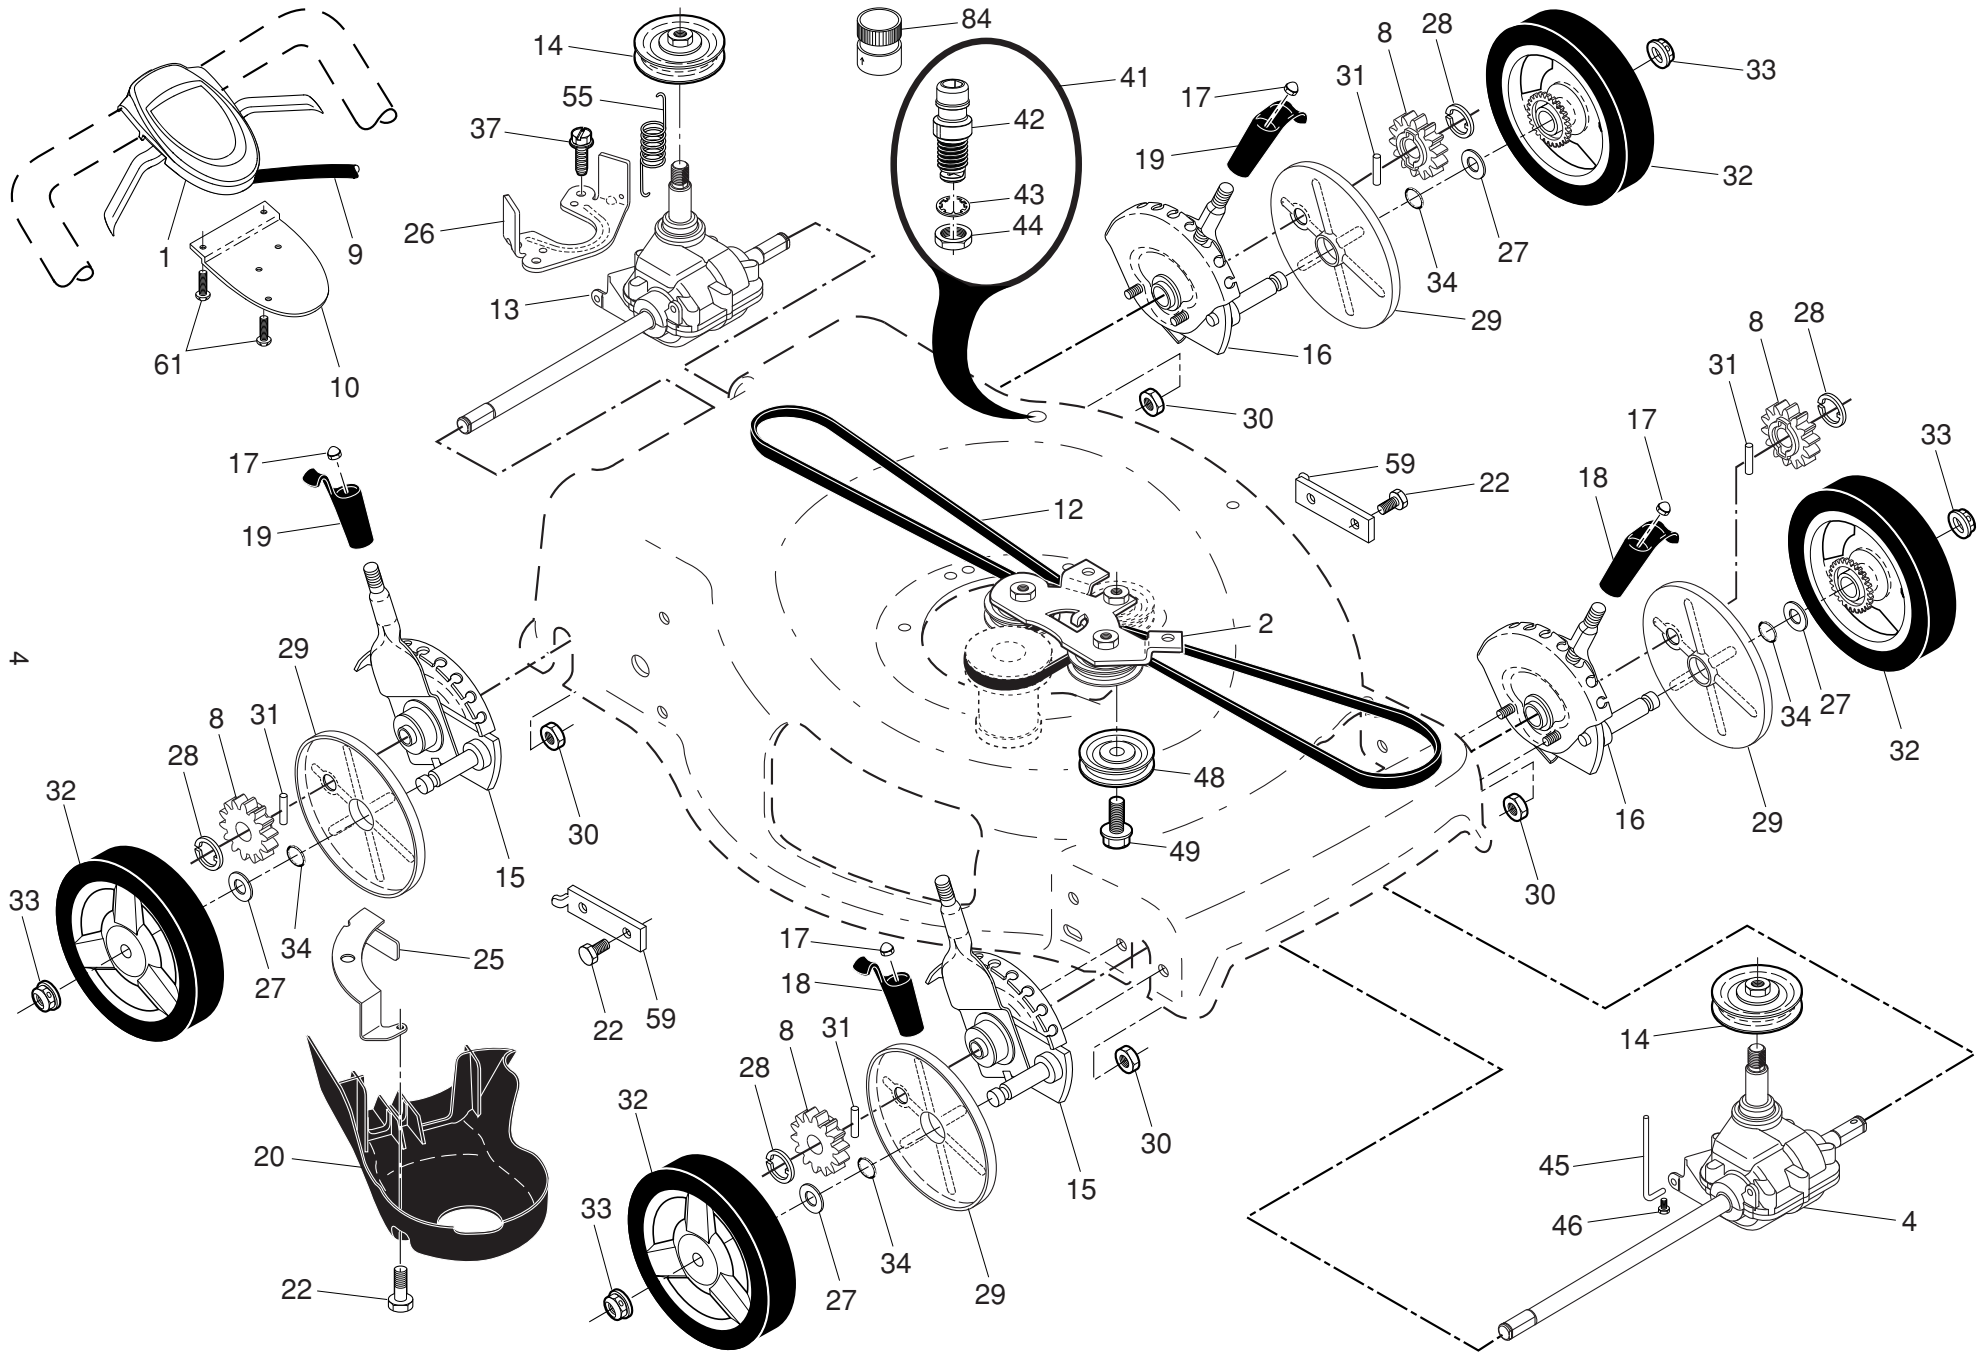

HUSQVARNA ROTARY LAWN MOWER - MODEL NO. HU800AWD (96145001102) PRODUCT NO. 961 45 00-11

HUSQVARNA ROTARY LAWN MOWER - MODEL NO. HU800AWD (96145001102) PRODUCT NO. 961 45 00-11

KEY NO.	PART NO.	DESCRIPTION	KEY NO.	PART NO.	DESCRIPTION
1	581 95 05-05	Drive Control Assembly (Includes Cable)	28	812 00 00-58	E-Ring 7/16
2	580 36 42-02	Mounting Bracket, Idler Pulleys	29	581 84 04-01	Cover, Dust, Wheel
4	585 30 57-01	Gearcase Assembly, Front, Complete	30	532 43 81-30	Nut, Hex
8	532 40 48-35	Pinion	31	532 40 48-45	Pawl, Drive
9	581 95 21-01	Cable, Drive	32	580 36 53-01	Wheel & Tire Assembly
10	532 43 27-90	Mounting Bracket, Drive Control	33	532 40 91-48	Nut, Flangelock 3/8-16
12	586 07 28-02	Belt, Drive	34	532 19 74-80	O-Ring
13	581 68 08-01	Gearcase Assembly, Rear, Complete	37	532 16 34-09	Screw, Hi-Lo Thread, #12 x 5/8
14	586 03 84-01	Pulley, Drive	41	532 43 84-89	Kit, Water Washout Assembly
15	581 75 88-01	Wheel Adjuster Assembly, RH	42	532 43 49-94	Fitting, Water Washout
16	581 75 88-02	Wheel Adjuster Assembly, LH	43	532 41 55-85	Washer, Lock, Internal Tooth
17	532 41 38-08	Pushnut	44	532 41 55-86	Locknut, Hex, with O-Ring
18	532 42 61-88	Knob, Front Wheel Adjuster	45	581 24 13-01	Belt Keeper, Gearcase, Front
19	532 42 61-89	Knob, Rear Wheel Adjuster	46	584 29 94-01	Screw
20	580 80 69-01	Debris Shield	48	581 90 40-01	Pulley Assembly, Idler
22	817 00 05-10	Screw, Hex Head 1/4-20	49	581 33 45-01	Screw, Mounting, Idler Pulley
25	532 42 60-65	Mounting Bracket, Debris Shield	55	581 35 13-01	Spring, Tension
26	581 15 25-02	Belt Keeper, Gearcase, Rear	59	532 44 21-13	Support Bracket
27	532 06 77-25	Washer, Flat	61	532 18 16-98	Screw
			84	532 41 64-05	Adapter, Quick-Connect Coupling

NOTE: All component dimensions given in U.S. inches. 1 inch = 25.4 mm. **IMPORTANT:** Use only Original Equipment Manufacturer (O.E.M.) replacement parts. Failure to do so could be hazardous, damage your lawn mower and void your warranty.