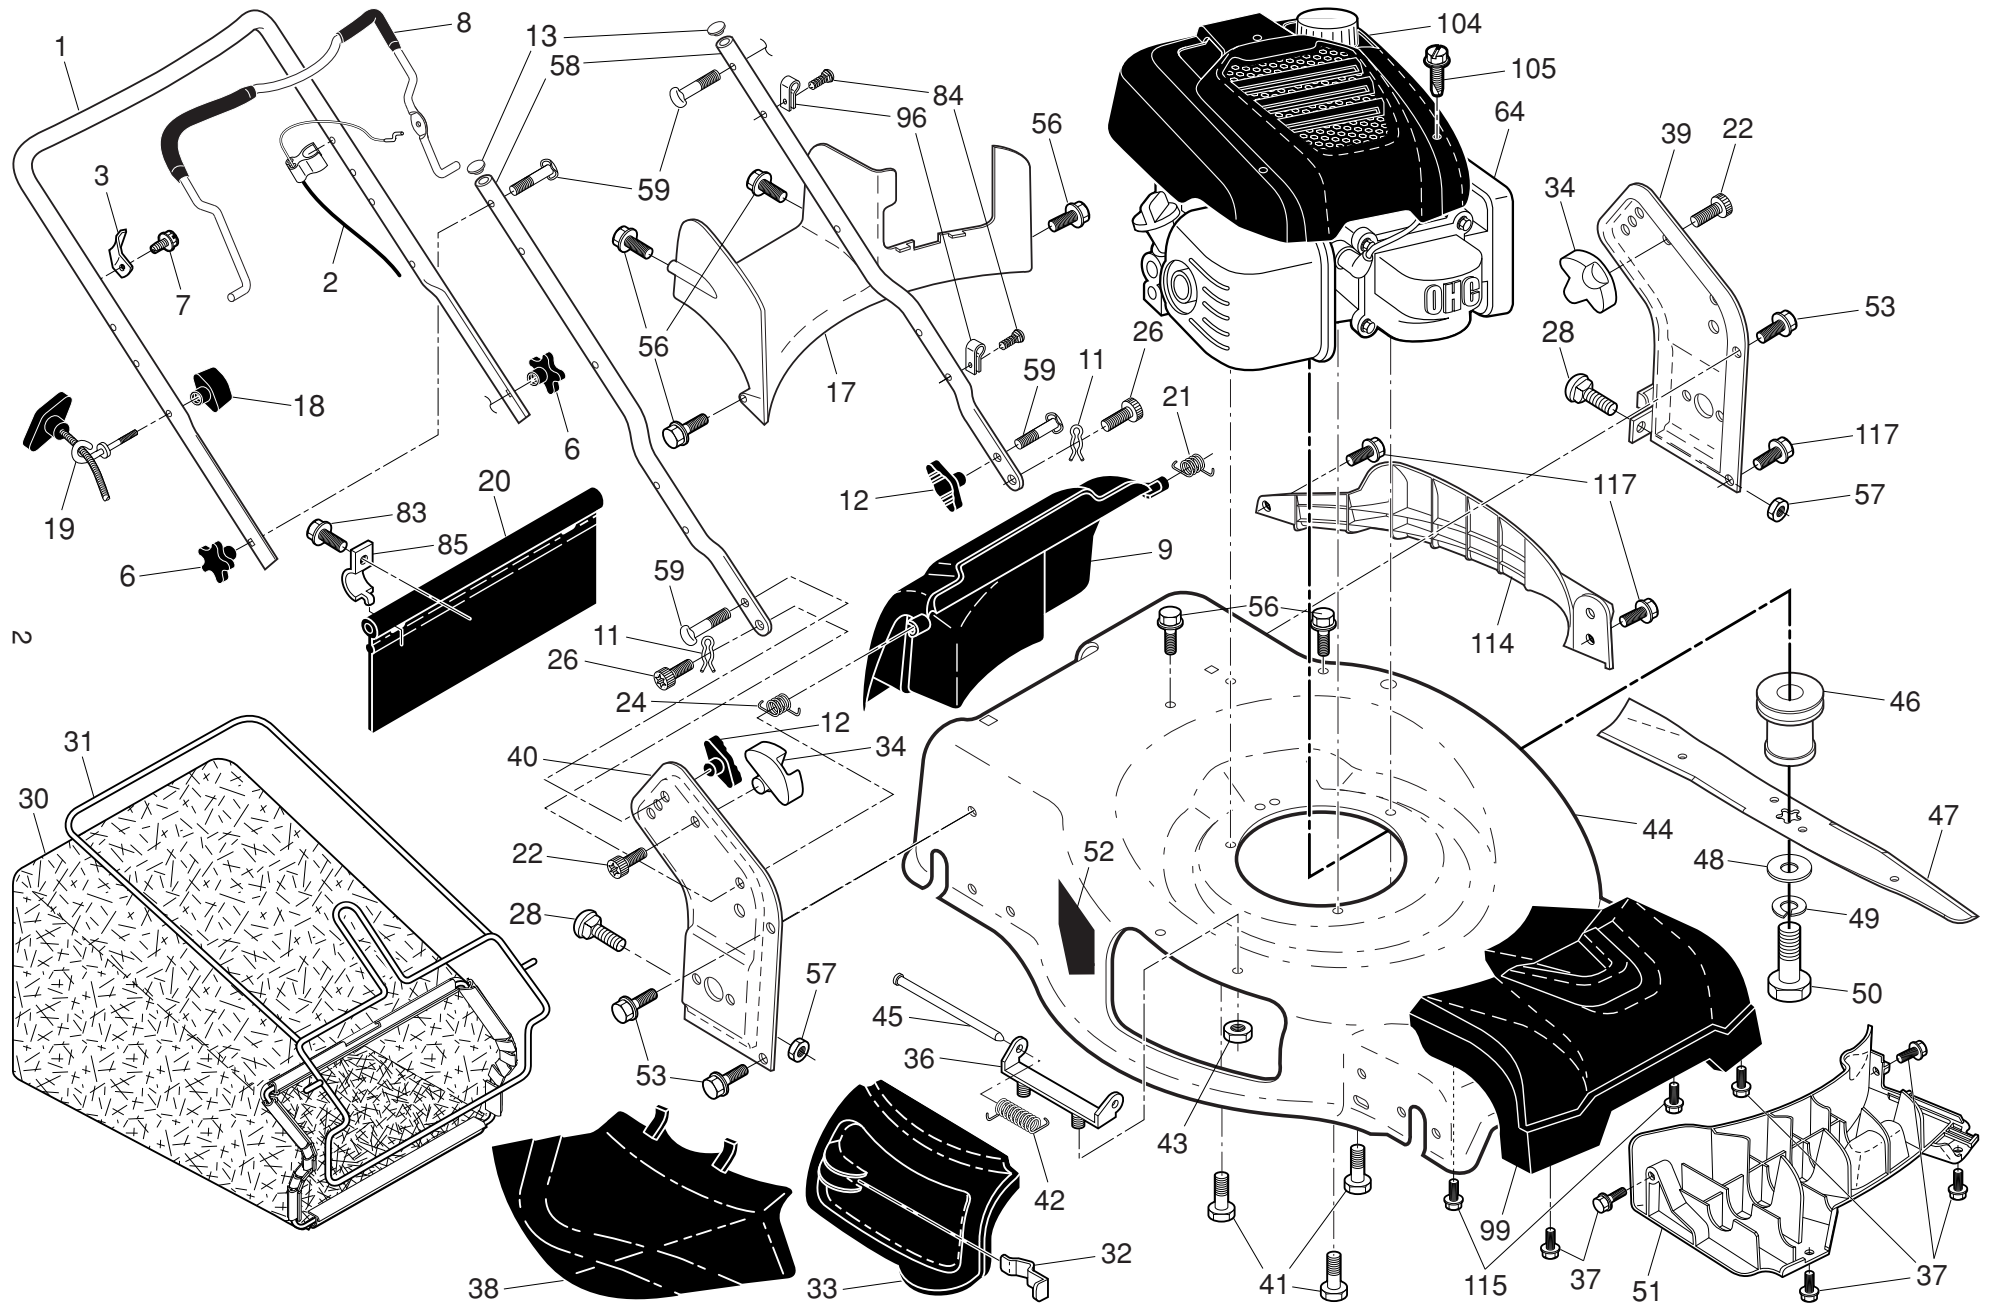

HUSQVARNA ROTARY LAWN MOWER - MODEL NO. HU800AWD (96145001102) PRODUCT NO. 961 45 00-11

HUSQVARNA ROTARY LAWN MOWER - MODEL NO. HU800AWD (96145001102) PRODUCT NO. 961 45 00-11

KEY NO.	PART NO.	DESCRIPTION	KEY NO.	PART NO.	DESCRIPTION
1	580 63 87-06	Upper Handle Assembly	43	532 19 17-30	Nut, Hex
2	532 42 74-97	Cable, Engine Zone Control	44	581 70 83-01	Kit, Lawn Mower Housing
3	532 43 00-34	Bracket, Upstop	45	532 17 56-50	Rod, Hinge
6	532 18 23-98	Handle Knob, Star	46	581 85 15-01	Blade Adapter / Pulley
7	532 17 88-48	Screw #10-16 x 5/8	47	580 24 40-01	Blade, 22"
8	580 84 91-02	Control Bar, Overmolded	48	532 85 10-74	Washer, Hardened
9	532 43 13-90	Rear Door Assembly	49	532 85 02-63	Washer, Helical
11	532 42 55-75	Hairpin, Door/Handle Pivot	50	532 85 10-84	Screw, Machine, Hex Head 3/8-24 x 1-3/8 Grade 8
12	532 19 19-38	Handle Knob, Standard	51	581 23 89-01	Front Baffle
13	532 43 75-16	Plug, Lower Handle Bar	53	817 00 05-10	Screw
17	581 78 21-01	Rear Baffle	56	817 41 13-12	Screw, Hex Washer Head #13 x 3/4
18	581 91 26-01	T-Knob	57	532 15 53-77	Nut, Hex
19	581 90 21-01	Rope Guide	58	532 44 11-97	Lower Handle
20	532 44 45-01	Rear Skirt	59	532 19 15-74	Handle Bolt
21	532 41 99-49	Spring, Rear Door, LH, Black	52	532 40 47-63	Decal, Warning, Cut Finger
22	532 14 18-41	Screw, Panhead, Torx #20	64	- - -	Engine, Honda, Model Number GCV190-LAS3L (For engine service and replacement parts, call Honda Engines at 1-800-426-7701)
24	532 41 99-48	Spring, Rear Door, RH, Grey			
26	532 41 99-45	Screw, Rear Door/Handle Pivot	83	532 75 00-97	Screw, Hex Washer Head
28	586 21 25-01	Bolt, Carriage 5/16-18 x 5/8	84	532 42 81-24	Fastener, Push
30	580 94 34-02	Grassbag	85	532 43 45-30	Mounting Bracket, Rear Skirt
31	585 05 47-02	Frame, Grass Catcher	96	532 19 79-91	Clip, Cable
32	532 44 11-92	Latch, Mulcher Door	99	580 99 29-01	Front Shroud Assembly
33	532 41 99-27	Mulcher Door	104	580 29 00-01	Shroud, Engine
34	532 43 81-34	Bracket, Grassbag	105	580 76 87-01	Mounting Screw, Engine Shroud
36	532 17 57-35	Bracket, Hinge	114	581 25 36-01	Bumper, Side
37	584 29 94-01	Screw	115	581 33 00-01	Screw
38	532 42 61-29	Discharge Deflector	117	532 42 88-67	Bolt
39	585 90 07-03	Handle Bracket, LH	- -	115 63 54-32	Operator's Manual, English / French
40	585 90 08-03	Handle Bracket, RH	- -	115 63 54-46	Operator's Manual, Spanish
41	532 15 04-06	Screw, Dogpoint 3/8-16 x 1-1/8			
42	532 19 30-00	Spring, Hinge			

NOTE: All component dimensions given in U.S. inches. 1 inch = 25.4 mm. **IMPORTANT:** Use only Original Equipment Manufacturer (O.E.M.) replacement parts. Failure to do so could be hazardous, damage your lawn mower and void your warranty.