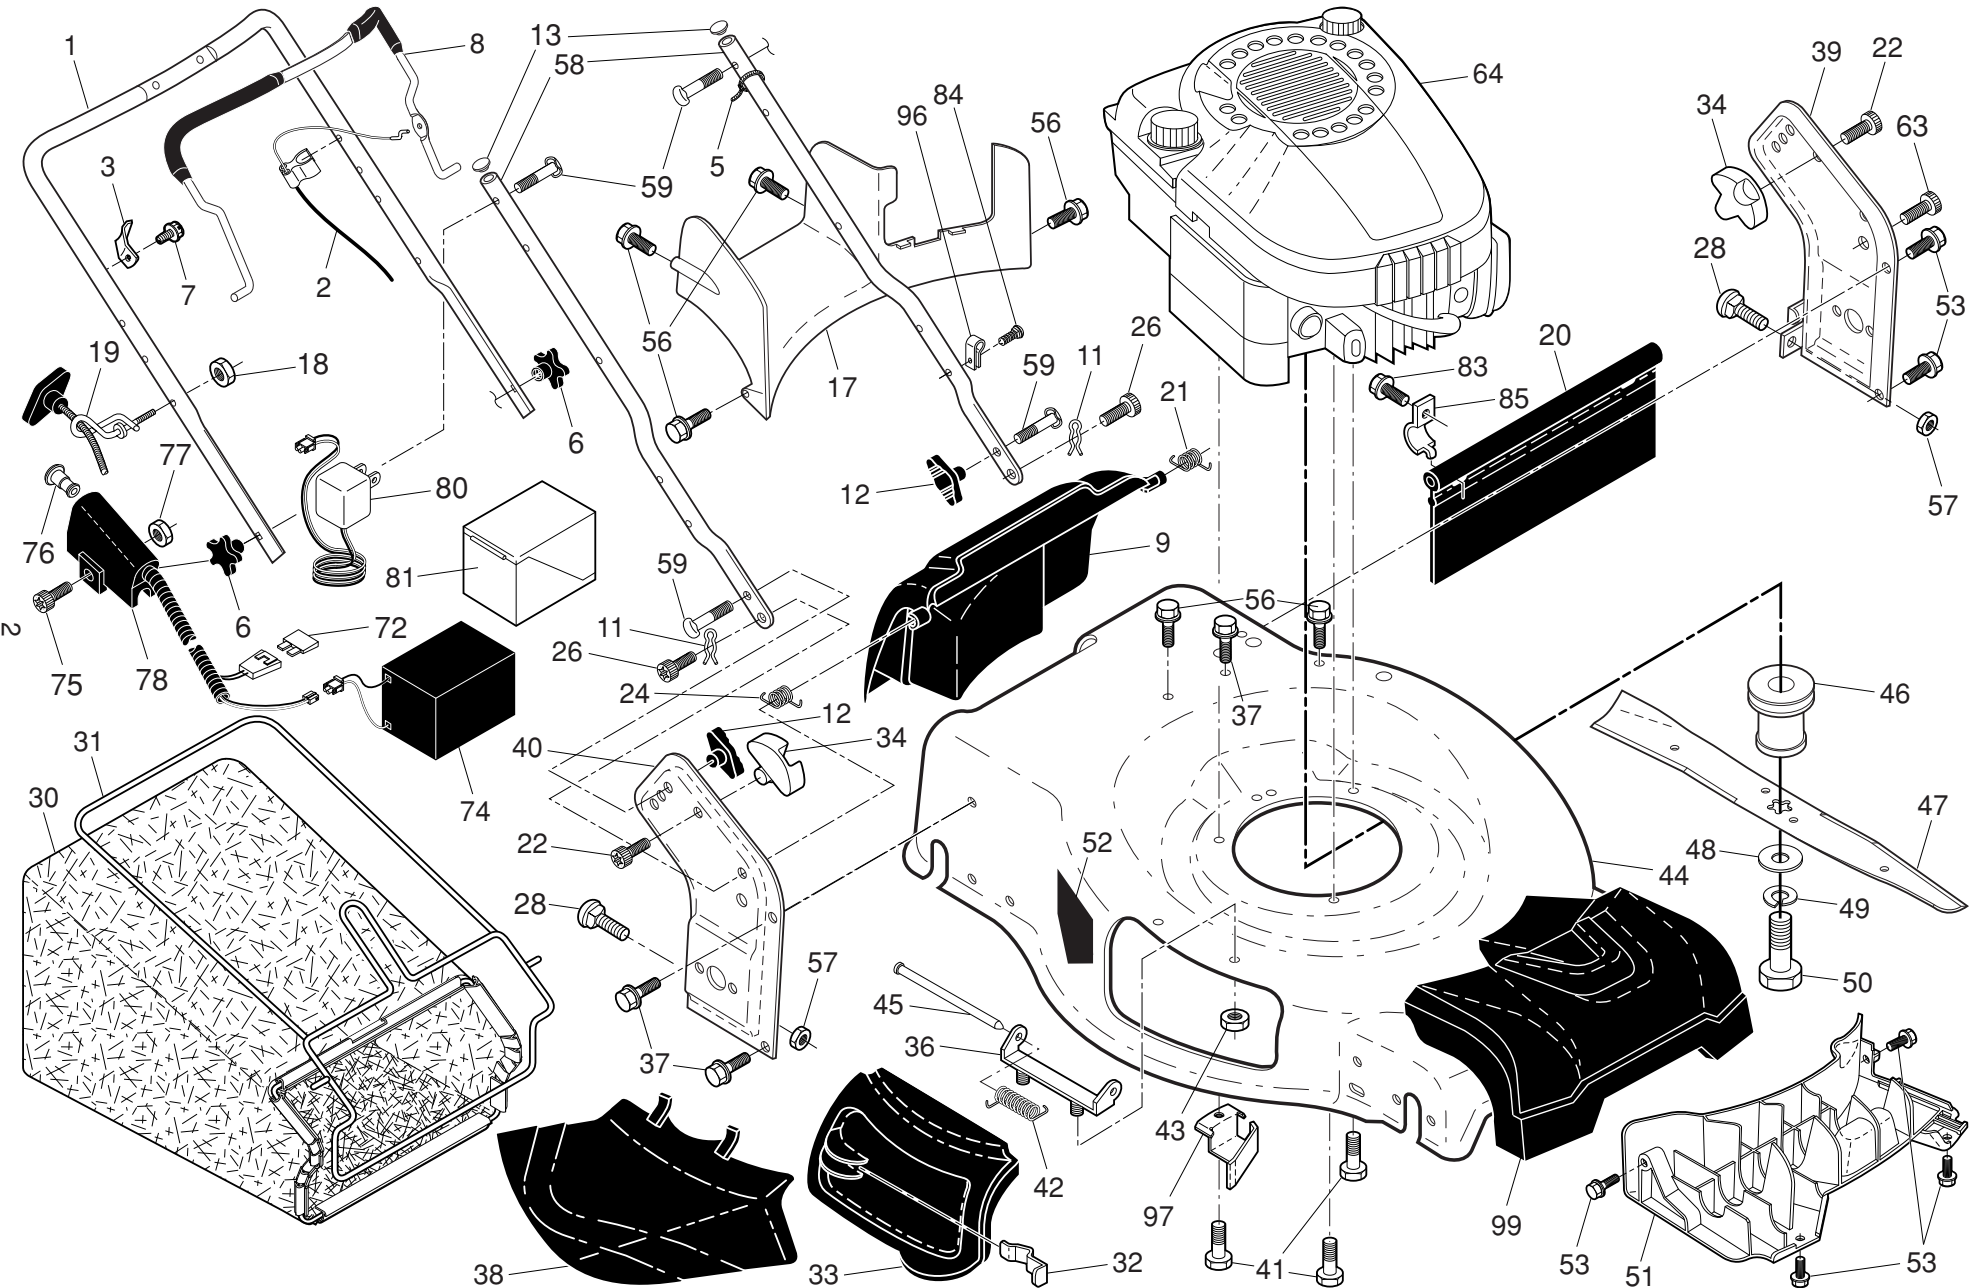

HUSQVARNA ROTARY LAWN MOWER - MODEL NUMBER HU725E (96143009800) PRODUCT NO. 961 43 00-98

HUSQVARNA ROTARY LAWN MOWER - MODEL NUMBER HU725E (96143009800) PRODUCT NO. 961 43 00-98

KEY NO.	PART NO.	DESCRIPTION	KEY NO.	PART NO.	DESCRIPTION
1	580 63 87-06	Upper Handle Assembly	47	580 24 40-01	Blade, 22"
2	532 42 74-97	Cable, Engine Zone Control	48	532 85 10-74	Washer, Hardened
3	532 43 00-34	Bracket, Upstop	49	532 85 02-63	Washer, Helical
6	532 18 23-98	Handle Knob, Star	50	532 85 10-84	Screw, Machine, Hex Head 3/8-24 x 1-3/8 Grade 8
7	532 17 88-48	Screw, Hex Washer Head #10-16 x 5/8	51	581 23 89-01	Front Baffle
8	580 84 91-02	Control Bar, Molded	52	532 40 47-63	Decal, Warning
9	532 43 13-90	Rear Door Assembly	53	532 43 73-45	Screw
11	532 42 55-75	Hairpin, Door/Handle Pivot	56	817 41 13-12	Screw, Hex Washer Head #13 x 3/4
12	532 19 19-38	Handle Knob, Standard	57	532 15 53-77	Nut, Hex
13	532 43 75-16	Plug, Lower Handle Bar	58	532 44 11-97	Lower Handle
17	581 78 21-01	Rear Baffle	59	532 19 15-74	Handle Bolt
18	532 13 20-04	Keps Locknut 1/4-20	64	- - -	Engine, Briggs & Stratton, Model Number 128M05-0004-F1 (For engine service and replacement parts, call Briggs & Stratton at 1-800-233-3723)
19	532 19 47-88	Rope Guide			
20	532 44 45-01	Rear Skirt			
21	532 41 99-49	Spring, Rear Door, LH, Black			
22	532 14 18-41	Screw, Panhead, Torx #20	72	532 42 59-37	Fuse, 40 Amp
24	532 41 99-48	Spring, Rear Door, RH, Grey	74	532 43 15-84	Battery
26	532 41 99-45	Screw, Rear Door/Handle Pivot	75	532 44 66-94	Screw
28	872 25 05-05	Bolt, Carriage 5/16-18 x 5/8	76	580 91 52-02	Button, Start
30	580 94 34-04	Grassbag	77	532 44 66-95	Nut, Hex M6
31	532 41 99-51	Frame, Grass Catcher	78	580 91 55-03	Electric Start Assembly (Includes Switch Housing, Switch & Wiring Harness)
32	532 44 11-92	Latch, Mulcher Door			
33	532 41 99-27	Mulcher Door			
34	532 43 81-34	Bracket, Grassbag			
36	532 17 57-35	Hinge Bracket Assembly	80	532 42 86-26	Charger, Battery
37	817 00 05-10	Screw, Hex Head 1/4-20	81	532 44 64-74	Box, Battery
38	532 42 61-29	Discharge Guard	83	532 75 00-97	Screw, Hex Washer Head
39	581 35 37-02	Handle Bracket, LH	84	532 42 81-24	Fastener, Push
40	581 35 36-02	Handle Bracket, RH	85	532 43 45-30	Mounting Bracket, Rear Skirt
41	532 15 04-06	Screw, Dogpoint 3/8-16 x 1-1/8			
42	532 19 30-00	Spring, Torsion	96	532 19 79-91	Clip, Cable
43	532 19 17-30	Nut, Hex	97	581 11 53-02	Belt Keeper
44	532 44 62-61	Kit, Lawn Mower Housing	99	532 43 73-89	Front Shroud Assembly
45	532 17 56-50	Rod, Hinge	- -	115 53 94-49	Operator's Manual, English / French
46	581 85 15-01	Blade Adapter	- -	115 53 94-31	Operator's Manual, Spanish

NOTE: All component dimensions given in U.S. inches. 1 inch = 25.4 mm. **IMPORTANT:** Use only Original Equipment Manufacturer (O.E.M.) replacement parts. Failure to do so could be hazardous, damage your lawn mower and void your warranty.