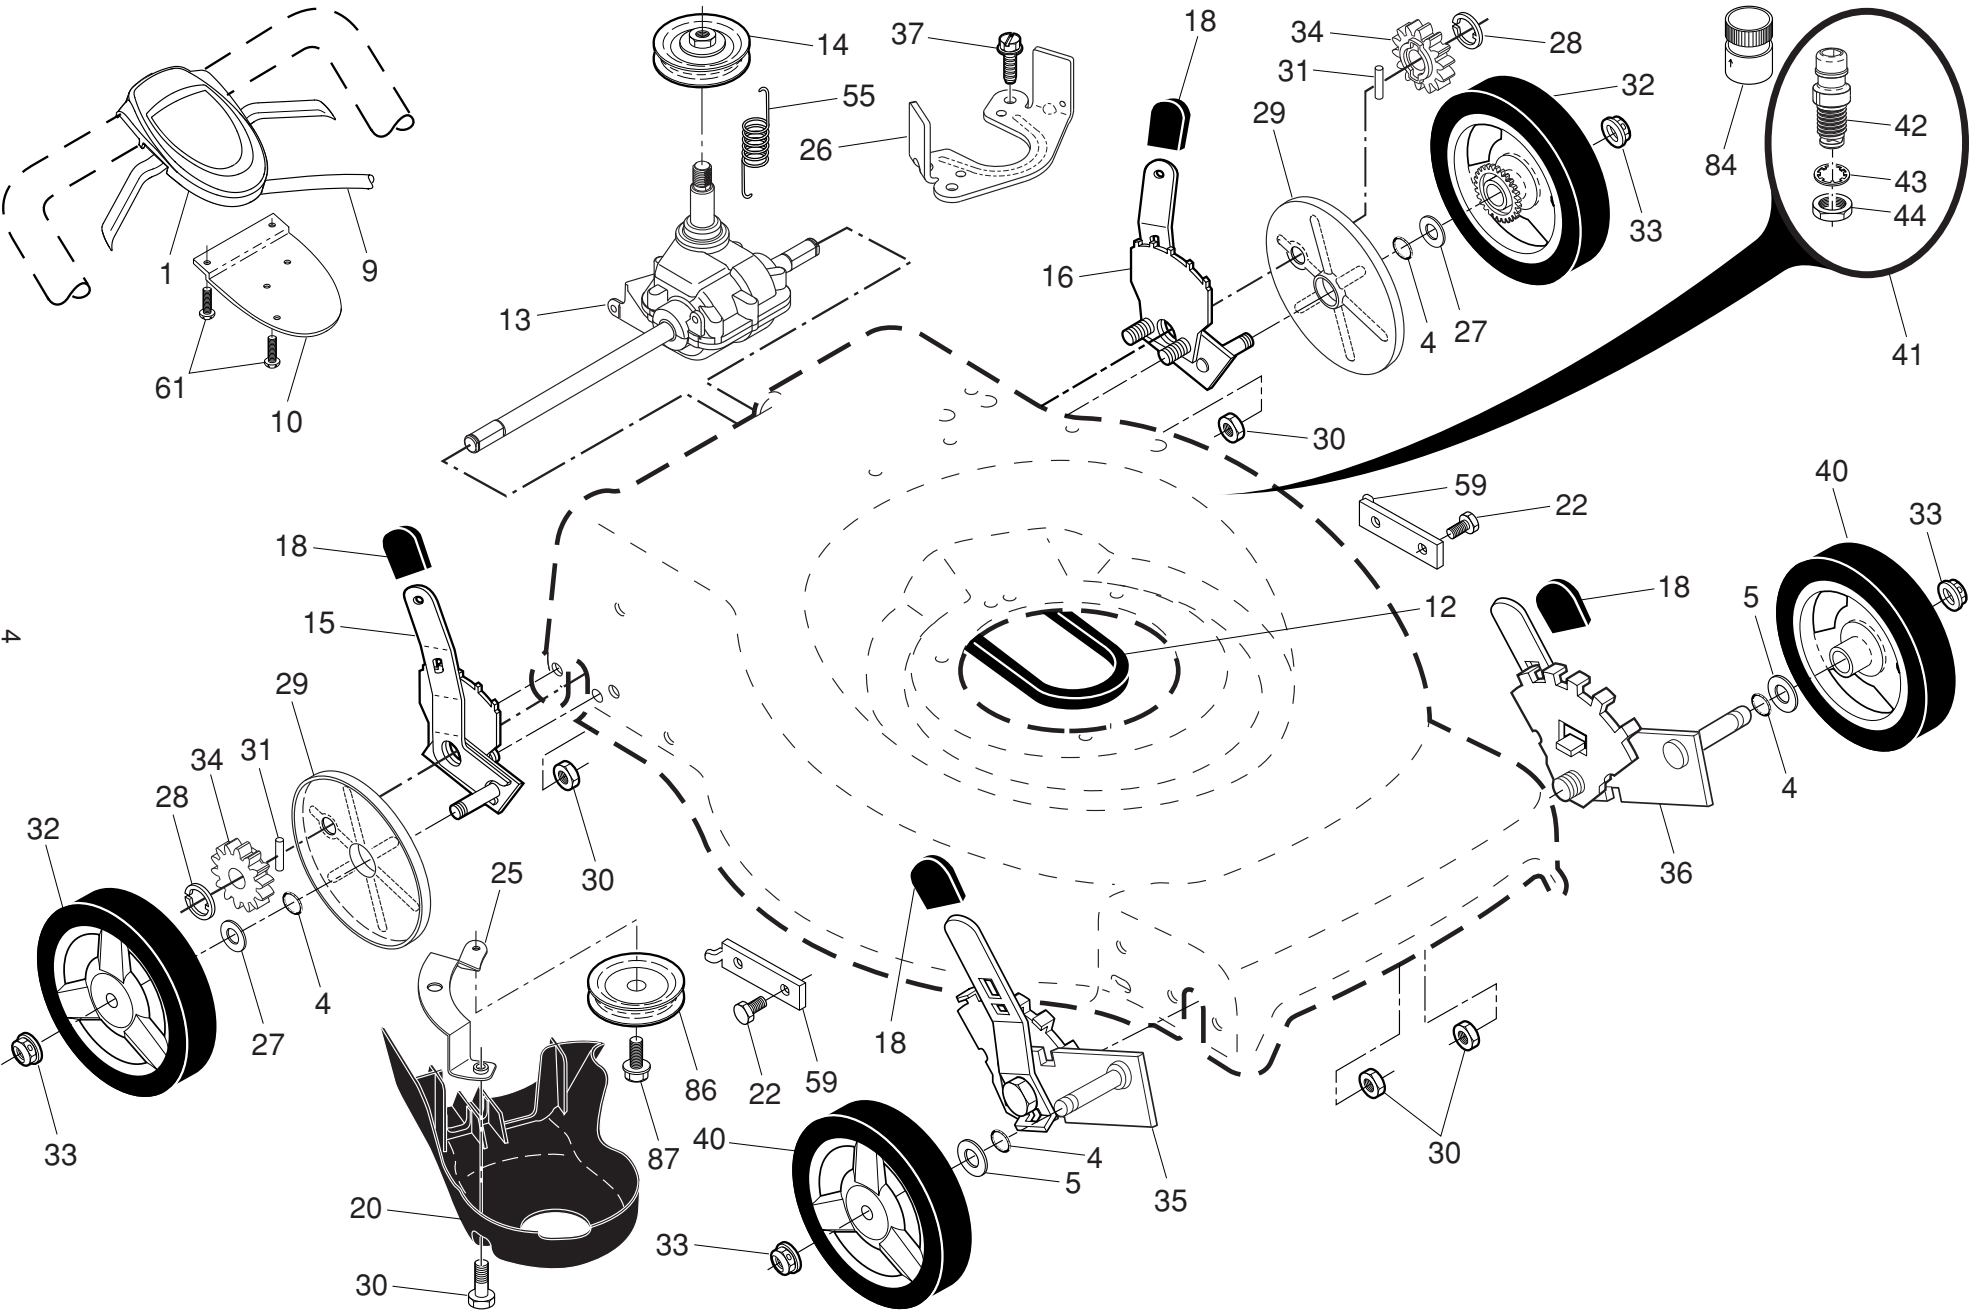

HUSQVARNA ROTARY LAWN MOWER - MODEL NUMBER HU725E (96143009800) PRODUCT NO. 961 43 00-98

HUSQVARNA ROTARY LAWN MOWER - MODEL NUMBER HU725E (96143009800) PRODUCT NO. 961 43 00-98

KEY NO.	PART NO.	DESCRIPTION	KEY NO.	PART NO.	DESCRIPTION
1	581 95 05-01	Drive Control Assembly (Includes Cable)	30	532 19 17-30	Nut, Hex
4	532 19 74-80	O-Ring	31	532 40 48-45	Pawl, Drive
5	532 08 83-48	Washer, Flat	32	581 68 51-01	Wheel & Tire Assembly, Rear
9	581 95 21-01	Cable, Drive	33	532 40 91-48	Nut, Flangelock 3/8-16
10	532 43 27-90	Mounting Bracket, Drive Control	34	532 40 48-35	Pinion
12	532 40 65-57	Belt, Drive	35	532 43 11-38	Kit, Wheel Adjuster, Front, RH
13	581 68 08-01	Gear Case Assembly, Complete	36	532 43 11-39	Kit, Wheel Adjuster, Front, LH
14	532 19 41-28	Pulley, Drive	37	532 16 34-09	Screw, Hi-Lo Thread
15	581 49 79-04	Wheel Adjuster, Rear, RH	40	532 41 08-31	Wheel & Tire Assembly, Front
16	581 49 79-03	Wheel Adjuster, Rear, LH	41	532 43 84-89	Kit, Water Washout Assembly
18	532 70 10-37	Selector Knob	42	532 43 49-94	Fitting, Water Washout
20	580 80 69-01	Debris Shield	43	532 41 55-85	Washer, Lock, Internal Tooth
22	817 00 05-10	Bolt, Hex Head 5/16-18	44	532 41 55-86	Locknut, Hex, with O-Ring
25	581 31 38-02	Mounting Bracket, Debris Shield	55	581 35 13-01	Spring, Return
26	532 42 60-66	Belt Keeper	59	532 44 21-13	Support Bracket, Front Axle
27	532 06 77-25	Washer	61	532 18 16-98	Screw
28	812 00 00-58	E-Ring 7/16	84	532 41 64-05	Adapter, Quick-Connect
29	581 84 04-01	Cover, Dust, Wheel	86	580 36 43-01	Pulley, Idler
			87	581 12 76-01	Screw

NOTE: All component dimensions given in U.S. inches. 1 inch = 25.4 mm. **IMPORTANT:** Use only Original Equipment Manufacturer (O.E.M.) replacement parts. Failure to do so could be hazardous, damage your lawn mower and void your warranty.