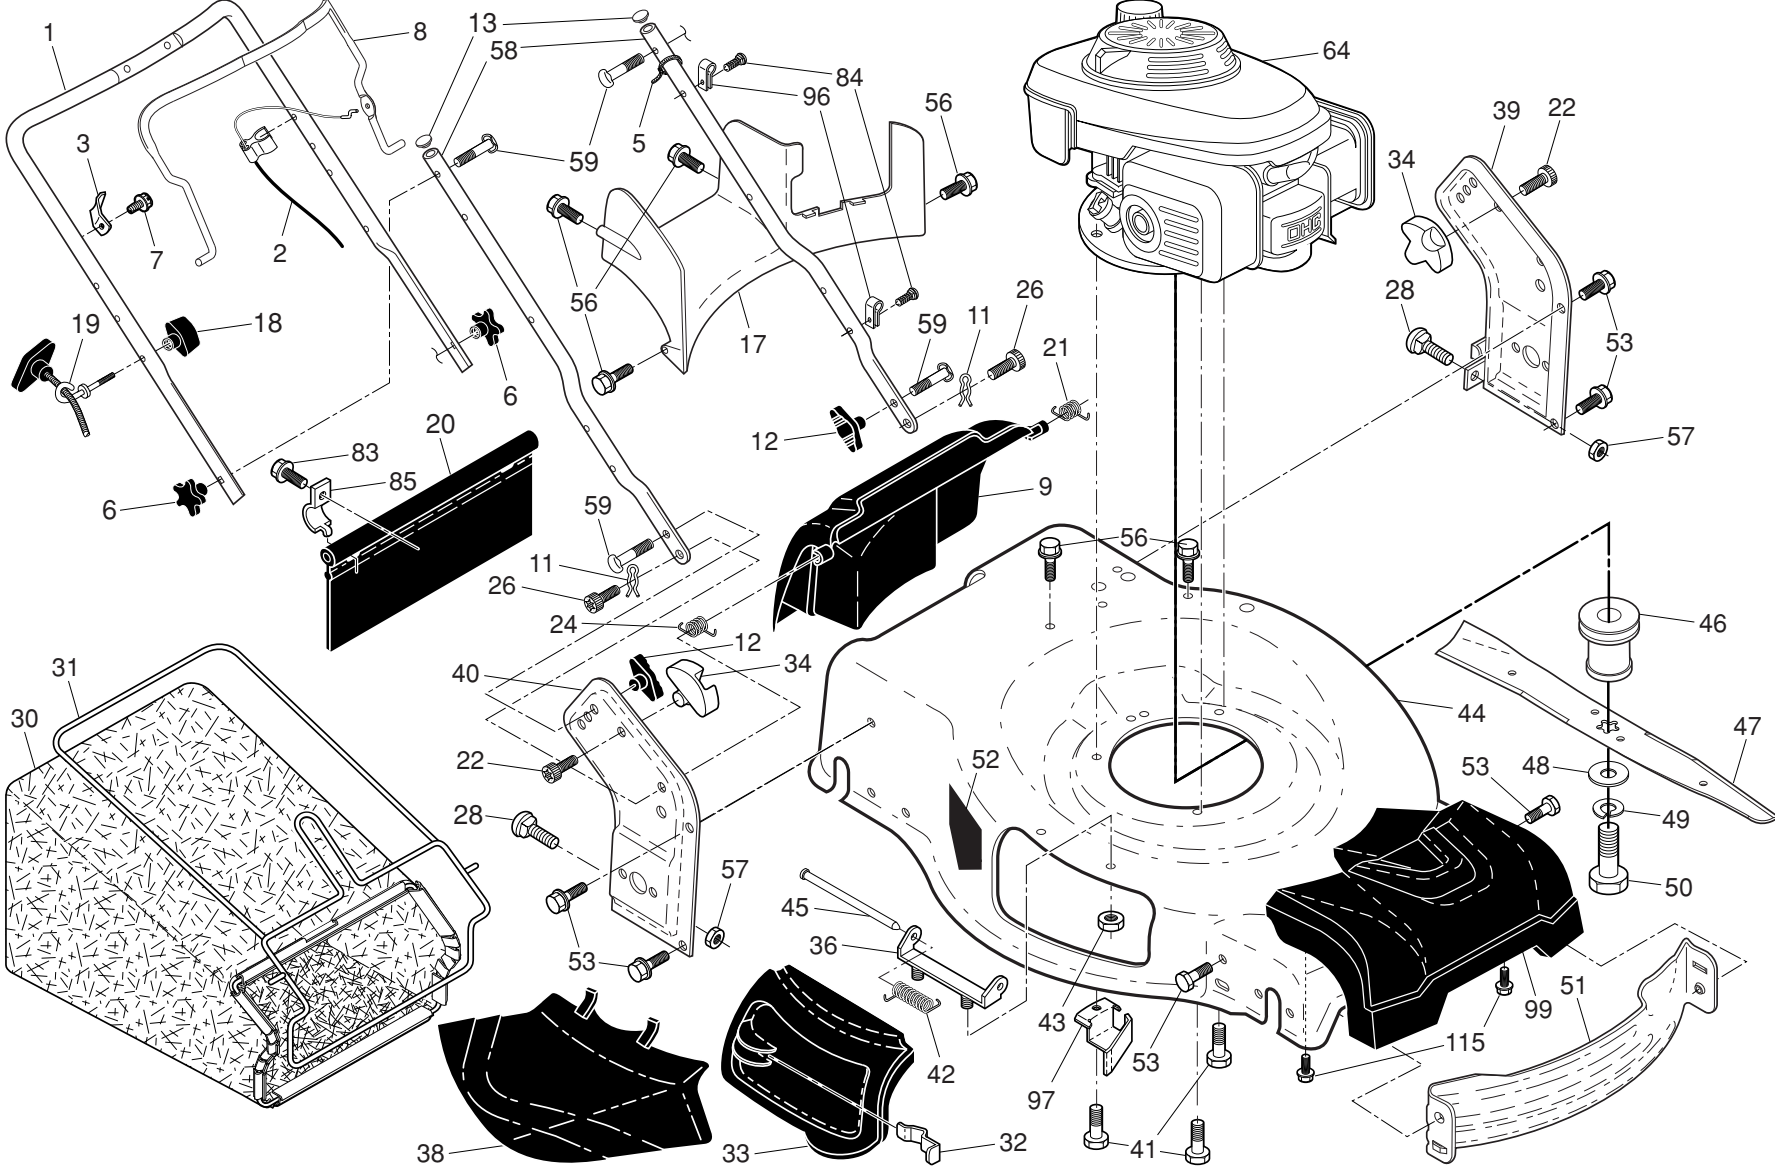

HUSQVARNA ROTARY LAWN MOWER - MODEL NUMBER HU700L (MFG. ID. NO. 96143009702)

2

HUSQVARNA ROTARY LAWN MOWER - MODEL NUMBER HU700L (MFG. ID. NO. 96143009702)

KEY NO.	PART NO.	DESCRIPTION	KEY NO.	PART NO.	DESCRIPTION	KEY NO.	PART NO.	DESCRIPTION
1	580 63 87-06	Upper Handle Assembly	31	532 41 99-51	Frame, Grass Catcher	52	532 40 47-63	Decal, Danger
2	532 42 74-97	Cable, Engine Zone Control	32	532 44 11-92	Latch, Mulcher Door	53	817 00 05-12	Screw
3	532 43 00-34	Bracket, Upstop	33	532 41 99-27	Mulcher Door	56	817 41 13-12	Screw, Hex Washer Head #13 x 3/4
5	532 06 64-26	Wire Tie	34	532 43 81-34	Pivot Bracket			
6	532 18 23-98	Handle Knob, Star	36	532 17 57-35	Hinge Bracket Assembly	57	532 15 53-77	Nut, Hex
7	532 17 88-48	Screw #10-16 x 5/8	37	817 00 05-10	Screw, Hex Head 1/4-20	58	532 44 11-97	Lower Handle
8	580 84 91-02	Control Bar	38	532 42 61-29	Discharge Deflector	59	532 19 15-74	Handle Bolt
9	532 43 13-90	Rear Door Assembly	39	581 35 37-02	Handle Bracket, LH	64	- - -	Engine, Honda, Model Number GCV160-LAOS3B (For engine service and replacement parts, call Honda at 1-800-426-7701)
11	532 42 55-75	Hairpin, Door/Handle Pivot	40	581 35 36-02	Handle Bracket, RH			
12	532 19 19-38	Handle Knob, Standard	41	532 15 04-06	Screw, Dogpoint 3/8-16 x 1-1/8			
3	13	532 43 75-16	Plug, Lower Handle Bar					
17	581 78 21-01	Rear Baffle	42	532 19 30-00	Spring, Torsion	83	532 75 00-97	Screw, Hex Washer Head
18	581 91 26-01	T-Knob	43	532 19 17-30	Nut, Hex, Nylock	85	532 43 45-30	Mounting Bracket, Rear Skirt
19	581 90 21-01	Rope Guide	44	581 70 83-27	Kit, Lawn Mower Housing			
20	532 44 45-01	Rear Skirt	45	532 17 56-50	Rod, Hinge	84	532 42 81-24	Fastener, Push
21	532 41 99-49	Spring, Rear Door, LH, Black	46	581 85 15-01	Blade Adapter / Pulley	96	532 19 79-91	Clip, Cable
22	532 14 18-41	Screw, Panhead, Torx #20	47	580 24 40-02	Blade, 22"	97	581 11 53-02	Belt Keeper
24	532 41 99-48	Spring, Rear Door, RH, Grey	48	532 85 10-74	Washer, Hardened	99	585 66 87-02	Front Shroud Assembly Bolt
26	532 41 99-45	Screw, Rear Door / Handle Pivot	49	532 85 02-63	Washer, Helical	115	532 43 73-45	
28	872 25 05-05	Bolt, Carriage 5/16-18 x 5/8	50	532 85 10-84	Screw, Machine, Hex Head 3/8-24 x 1-3/8 Grade 8	- -	115 63 12-96	Operator's Manual, English / Spanish
30	580 94 34-07	Grassbag	51	532 43 05-99	Front Baffle			

NOTE: All component dimensions given in U.S. inches. 1 inch = 25.4 mm. **IMPORTANT:** Use only Original Equipment Manufacturer (O.E.M.) replacement parts. Failure to do so could be hazardous, damage your lawn mower and void your warranty.