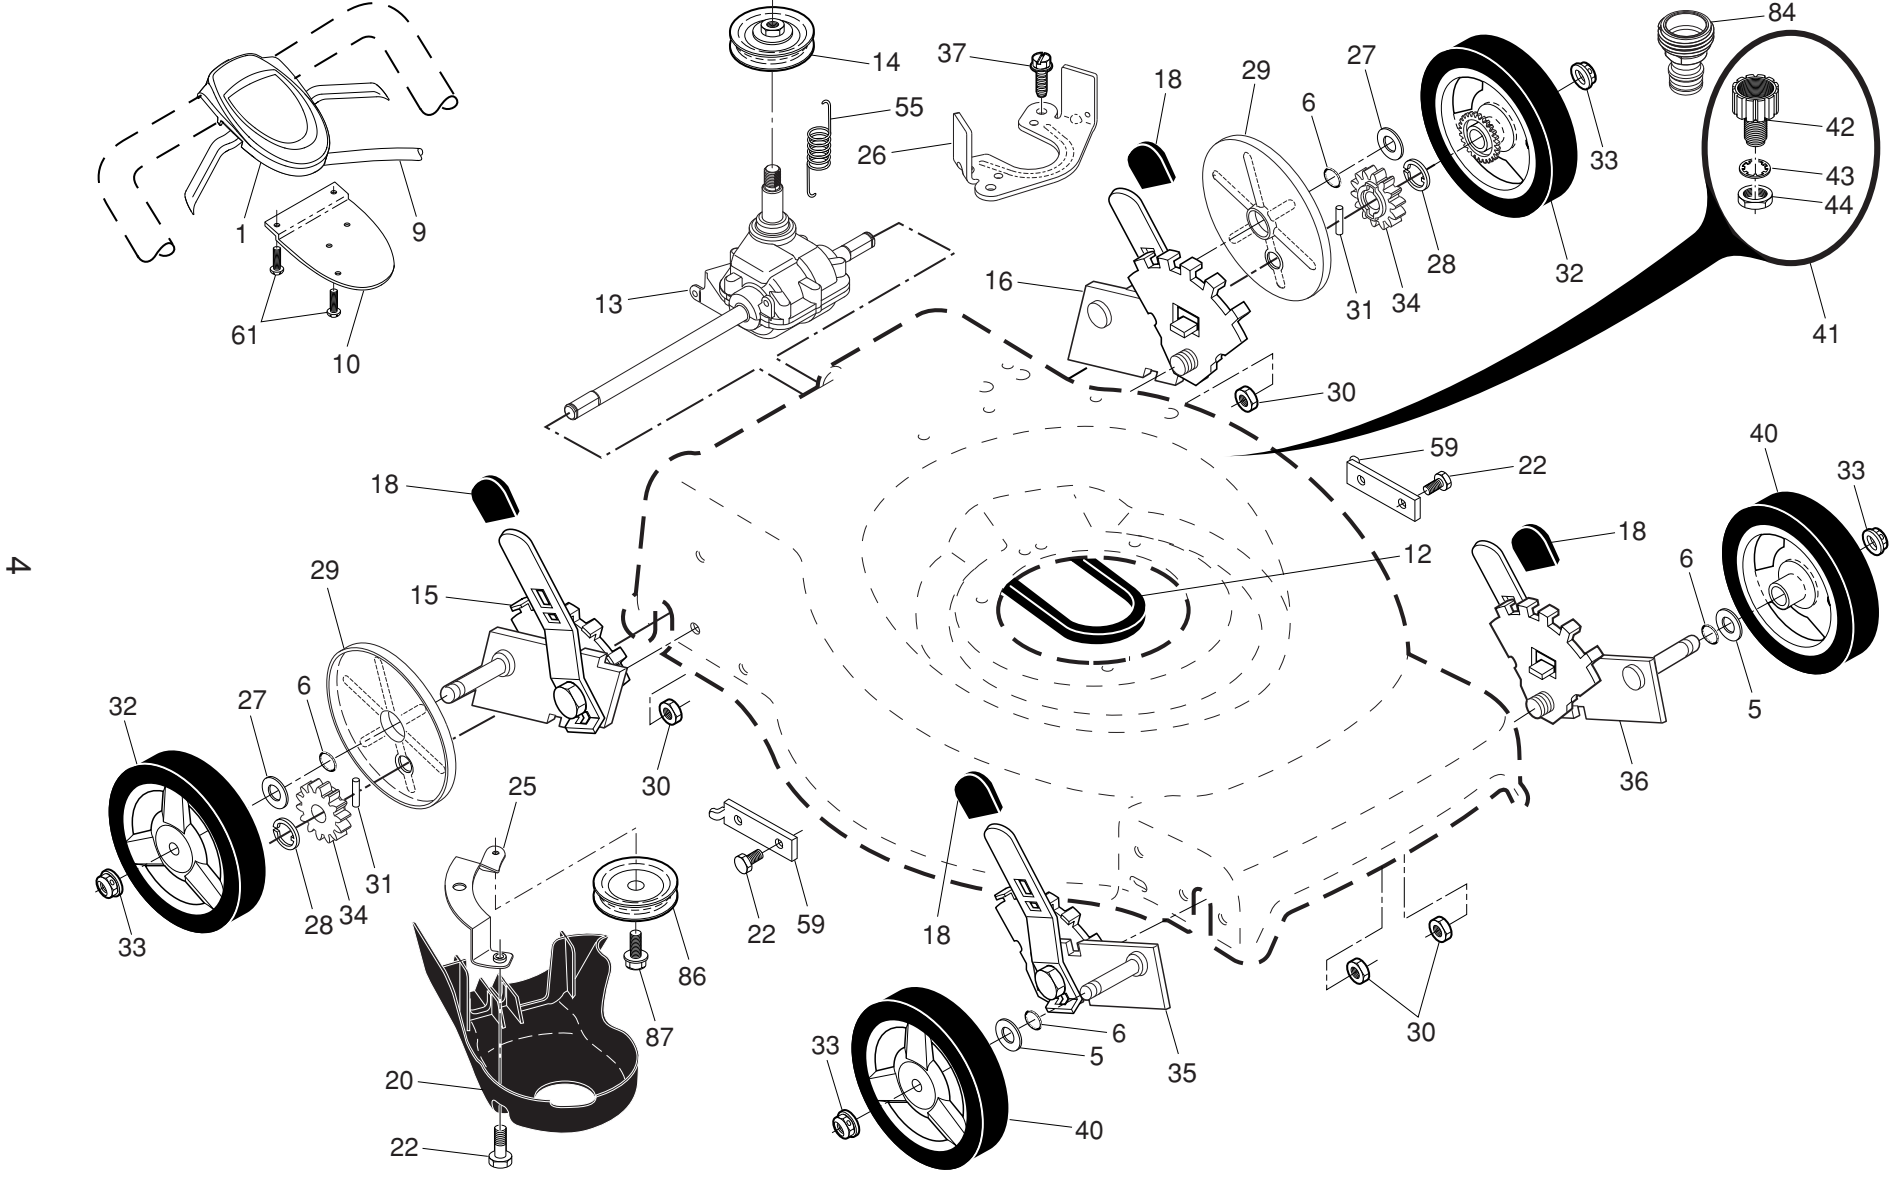

**NOTE:** All component dimensions given in U.S. inches. 1 inch = 25.4 mm. **IMPORTANT:** Use only Original Equipment Manufacturer (O.E.M.) replacement parts. Failure to do so could be hazardous, damage your lawn mower and void your warranty.

# HUSQVARNA ROTARY LAWN MOWER - MODEL NUMBER HU700L (MFG. ID. NO. 96143009702)

KEY NO.	PART NO.	DESCRIPTION	KEY NO.	PART NO.	DESCRIPTION
1	<b>581 95 05-05</b>	Drive Control Assembly (Includes Cable)	30	<b>532 19 17-30</b>	Nut, Hex
5	532 08 83-48	Washer, Flat	31	532 40 48-45	Pawl, Drive
6	532 19 74-80	O-Ring	32	581 68 51-01	Wheel & Tire Assembly, Rear
9	581 95 21-01	Cable, Drive	33	532 40 91-48	Nut, Flangelock 3/8-16
10	532 43 27-90	Mounting Bracket, Drive Control	34	532 40 48-35	Pinion
12	532 40 65-57	Belt, Drive	35	532 43 11-38	Kit, Wheel Adjuster, Front, RH
13	<b>581 68 08-01</b>	Gear Case Assembly, Complete	36	532 43 11-39	Kit, Wheel Adjuster, Front, LH
14	532 19 41-28	Pulley, Drive	37	532 16 34-09	Screw, Hi-Lo Thread
15	581 49 79-03	Wheel Adjuster, Rear, RH	40	532 41 08-31	Wheel & Tire Assembly, Front
16	581 49 79-04	Wheel Adjuster, Rear, LH	41	532 43 84-89	Kit, Water Washout Assembly
18	532 70 10-37	Selector Knob	42	532 43 49-94	Fitting, Water Washout
20	580 80 69-01	Debris Shield	43	532 41 55-85	Washer, Lock, Internal Tooth
22	817 00 05-10	Bolt, Hex Head 5/16-18	44	532 41 55-86	Locknut, Hex, with O-Ring
25	581 31 38-02	Mounting Bracket, Debris Shield	55	581 35 13-01	Spring, Return
26	532 42 60-66	Belt Keeper	59	532 44 21-13	Support Bracket, Front Axle
27	532 06 77-25	Washer	61	532 18 16-98	Screw
28	812 00 00-58	E-Ring 7/16	84	532 41 64-05	Adapter, Quick-Connect
29	581 84 04-01	Cover, Dust, Wheel	86	580 36 43-01	Pulley, Idler
			87	581 12 76-01	Screw