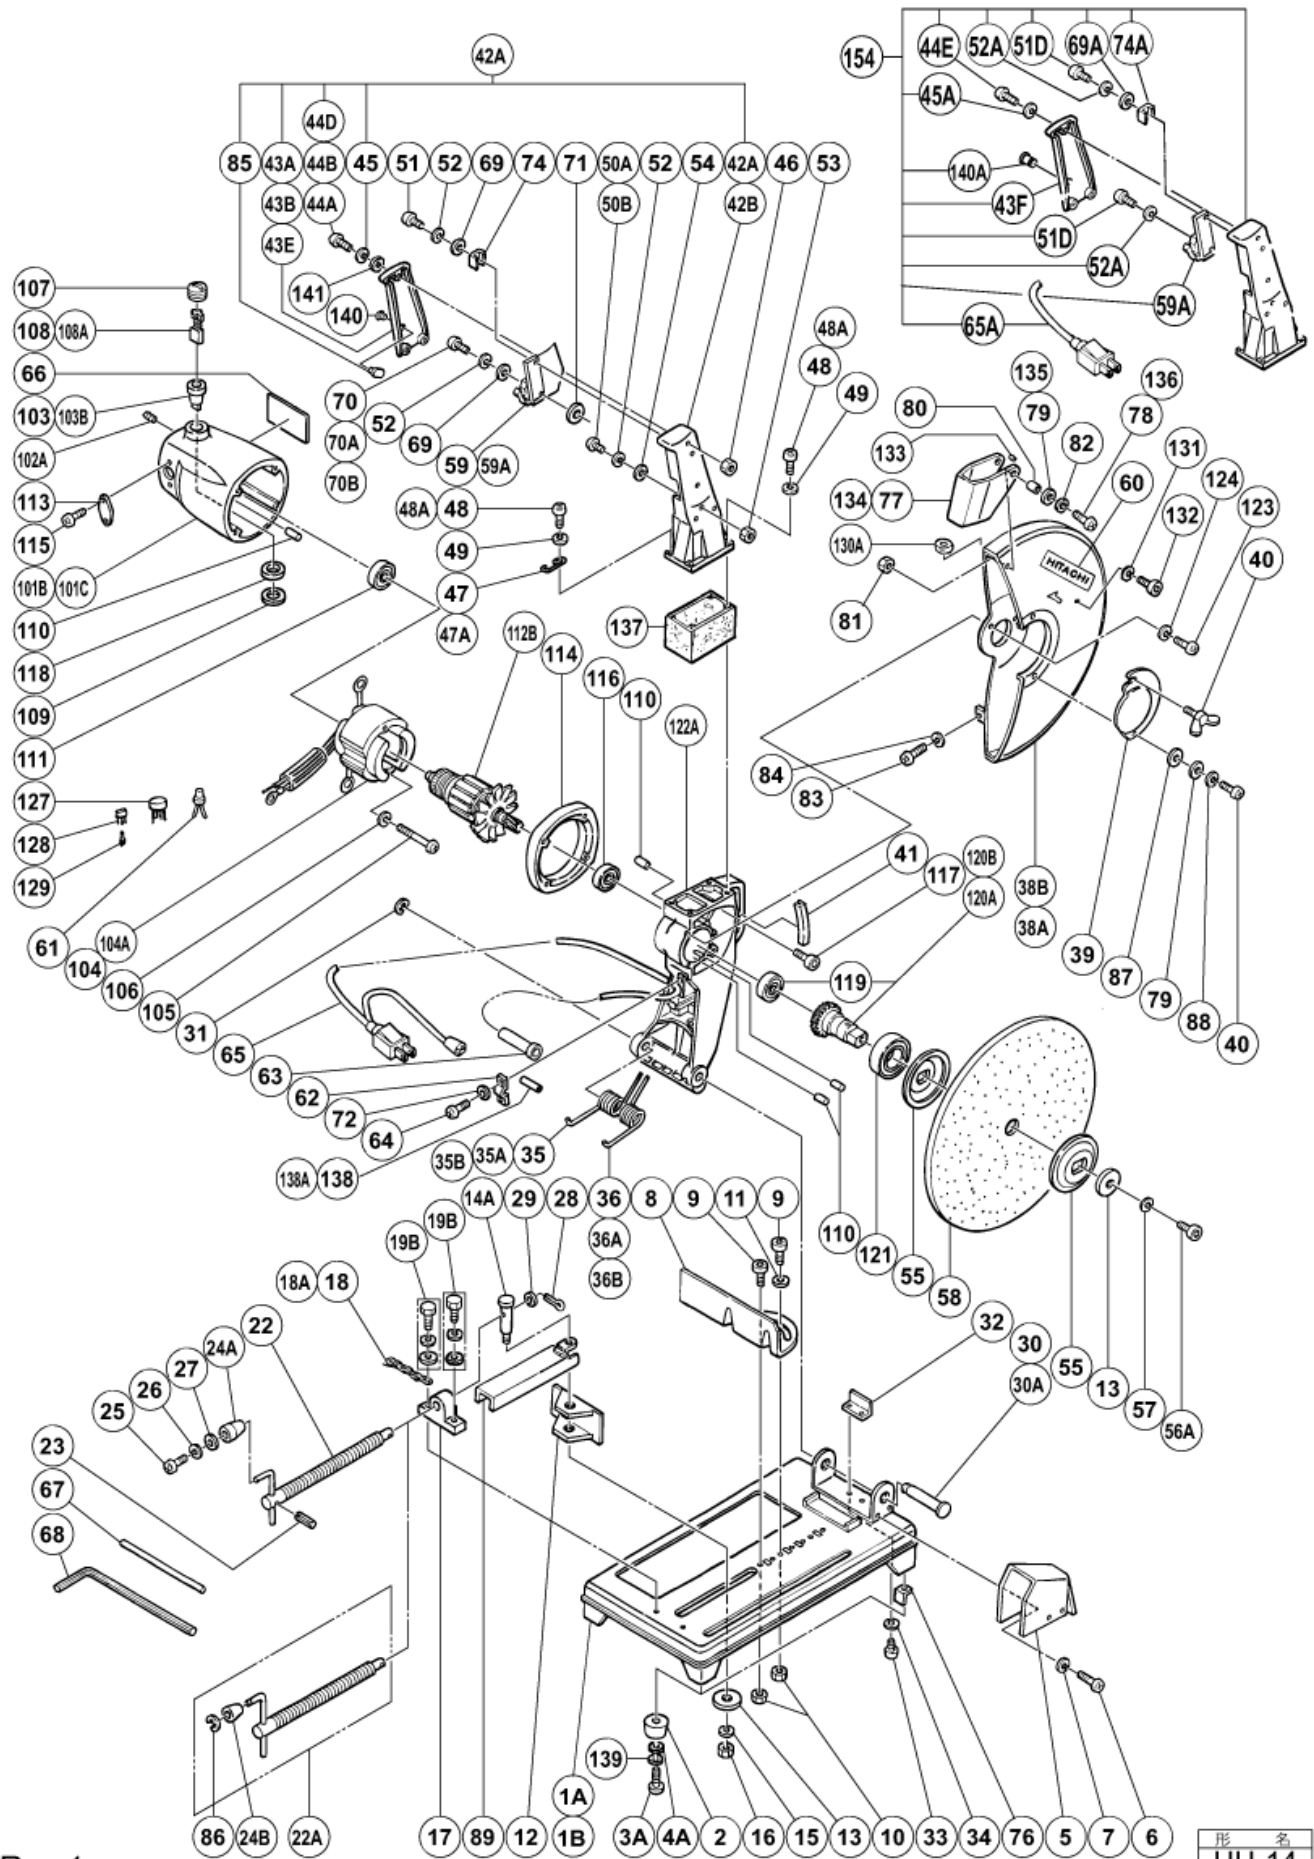

148	949216	MACHINE SCREW M4X10 (10 PCS.)	2
149	965077	SPECIAL WASHER	1
150	949558	NUT M8 (10 PCS.)	1
151	949457	SPRING WASHER M8 (10 PCS.)	1
152	949655	HEX. SOCKET HD. BOLT M8X16 (10 PCS.)	1
153	930804	TERMINAL M4.0 (10 PCS.)	1
154	997392	O-RING (1AP-24)	1
901	306858	CUT-OFF WHEEL 355MM (10 PCS.)	1
902	978958	CUT-OFF WHEEL 355MM (10 PCS.)	1

Rev.1

形名
HU-14