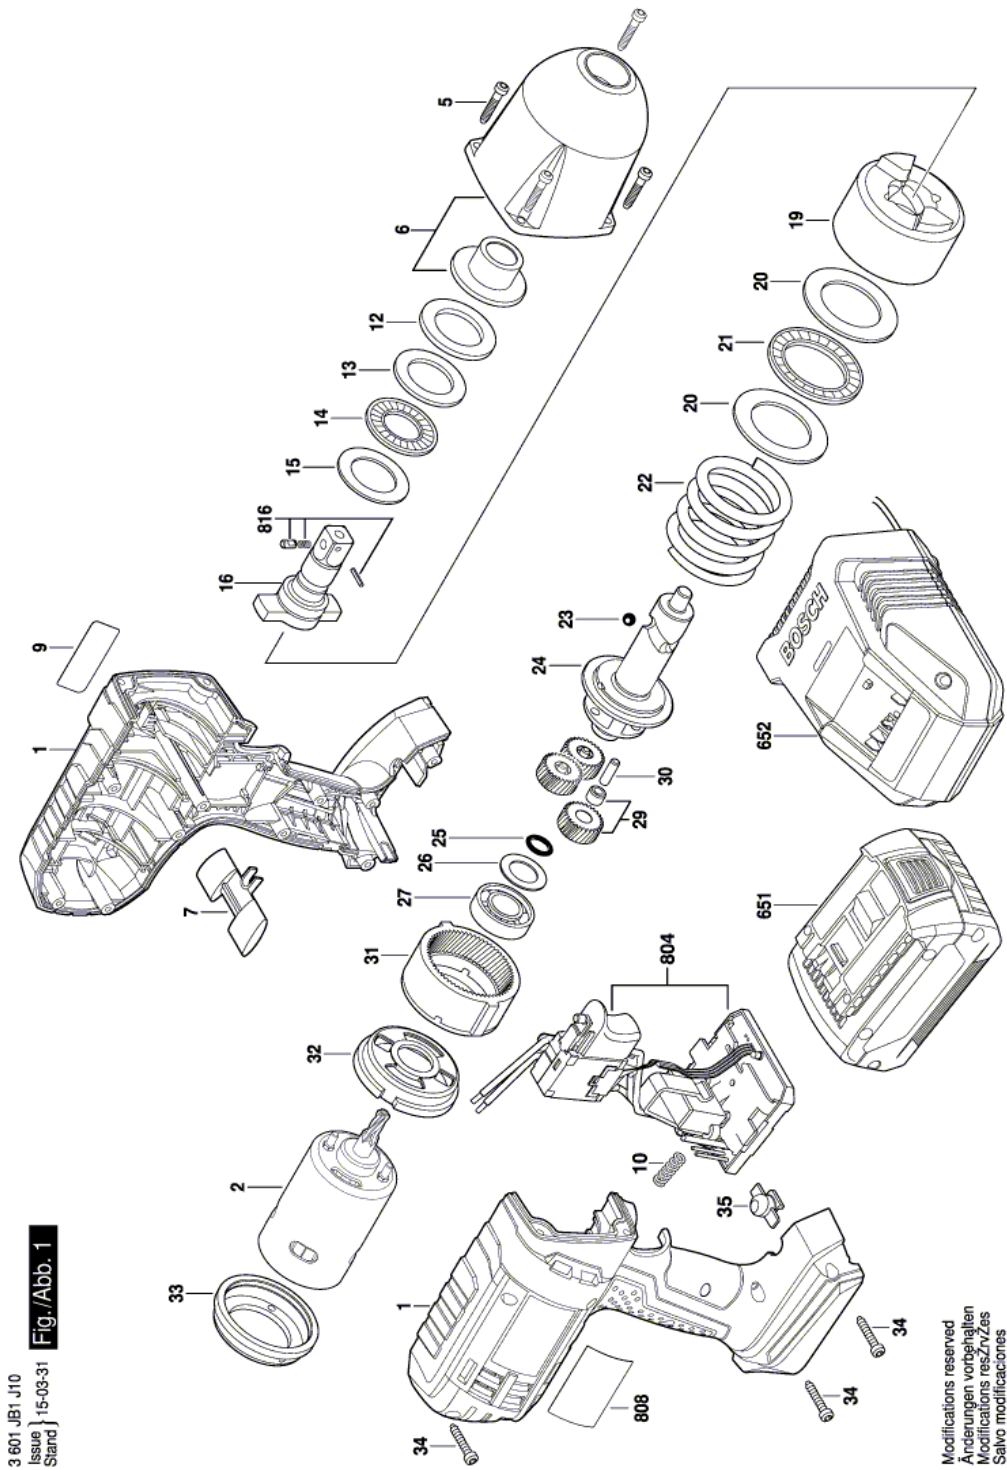

Illustration - Type E

Information subject to change without further notice.