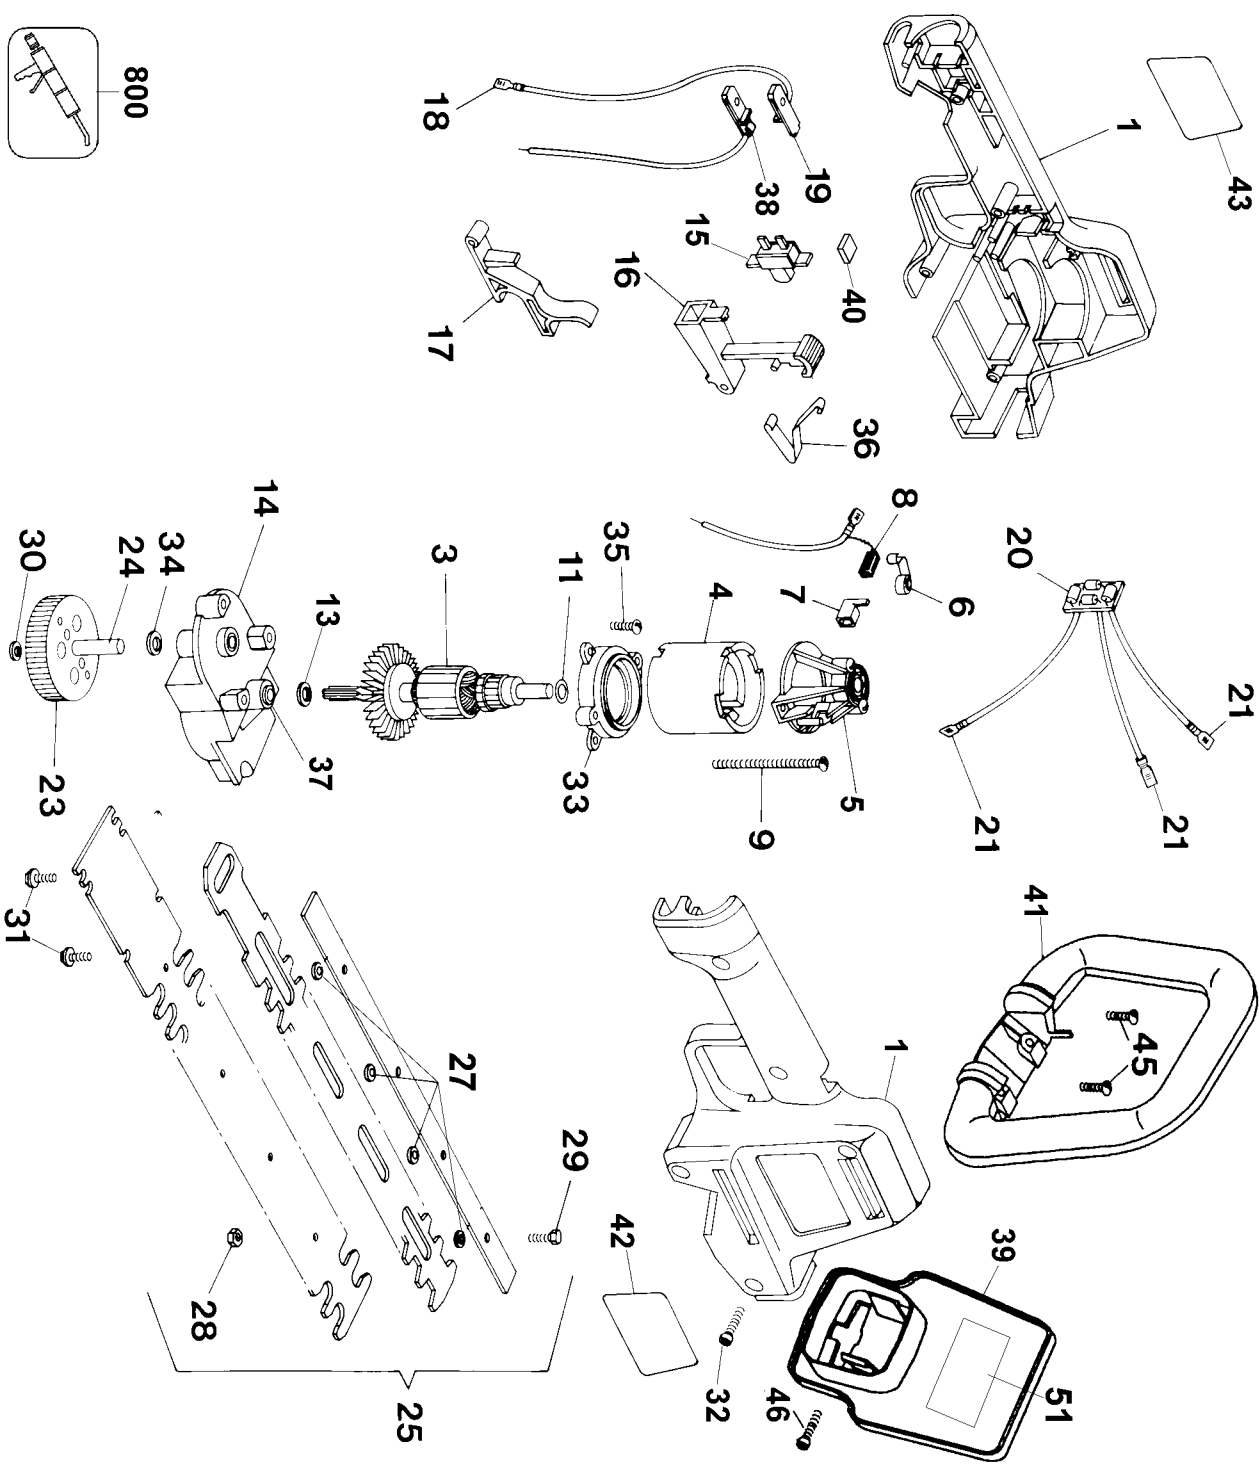

800

Parts List for HT400 Type 4

Item Number	Part Number	Description	Qty Required
1	000000-00	No Longer Available	1
3	573201-01	ARMATURE & FAN	1
4	000000-00	No Longer Available	1
5	000000-00	No Longer Available	1
6	000000-00	No Longer Available	2
7	000000-00	No Longer Available	2
8	148875-00	BRUSH	2
9	330019-09	SCREW	2
11	157315-00	WASHER,SPRING	1
13	148902-00	WASHER,PLAIN	1
14	000000-00	No Longer Available	1
15	151319-00	SWITCH	1
16	151303-02	TRIGGER	1
17	148997-00	CLAMP,CORD	1
18	136086-02	TERMINAL	1
19	87486-00	CONTACT,TERM.	1
20	384920-01	PC BOARD	1
21	136086-02	TERMINAL	5
23	90516433SV	GEAR ASSY	1
24	000000-00	No Longer Available	1
25	603759-02	BLADE ASSEMBLY	1
27	071653-13	SPACER	6
28	381980-00	NUT,STOP	6
29	88782-00	SCREW	6
30	397589-00	WASHER	1
31	158495-00	SCREW,TAPTITE	4
32	330019-04	SCREW,PLASTITE	12

Parts List for HT400 Type 4

Item Number	Part Number	Description	Qty Required
33	000000-00	No Longer Available	1
34	133952-00	WASHER	1
35	330045-05	LOCK SCREW	3
36	149333-00	SPRING	1
37	330001-08	BEARING,SLEEVE	1
38	151625-00	BLADE,POLARIZED	1
39	000000-00	No Longer Available	1
40	382427-00	PAD,PRESSURE	1
41	000000-00	No Longer Available	1
42	000000-00	No Longer Available	1
43	000000-00	No Longer Available	1
45	134157-00	SCREW	2
45	99276-16	SCREW	2
46	330019-01	SCREW,TORX HD	2
51	000000-00	No Longer Available	1
800	429698-00	GREASE:4 LB CAN	1