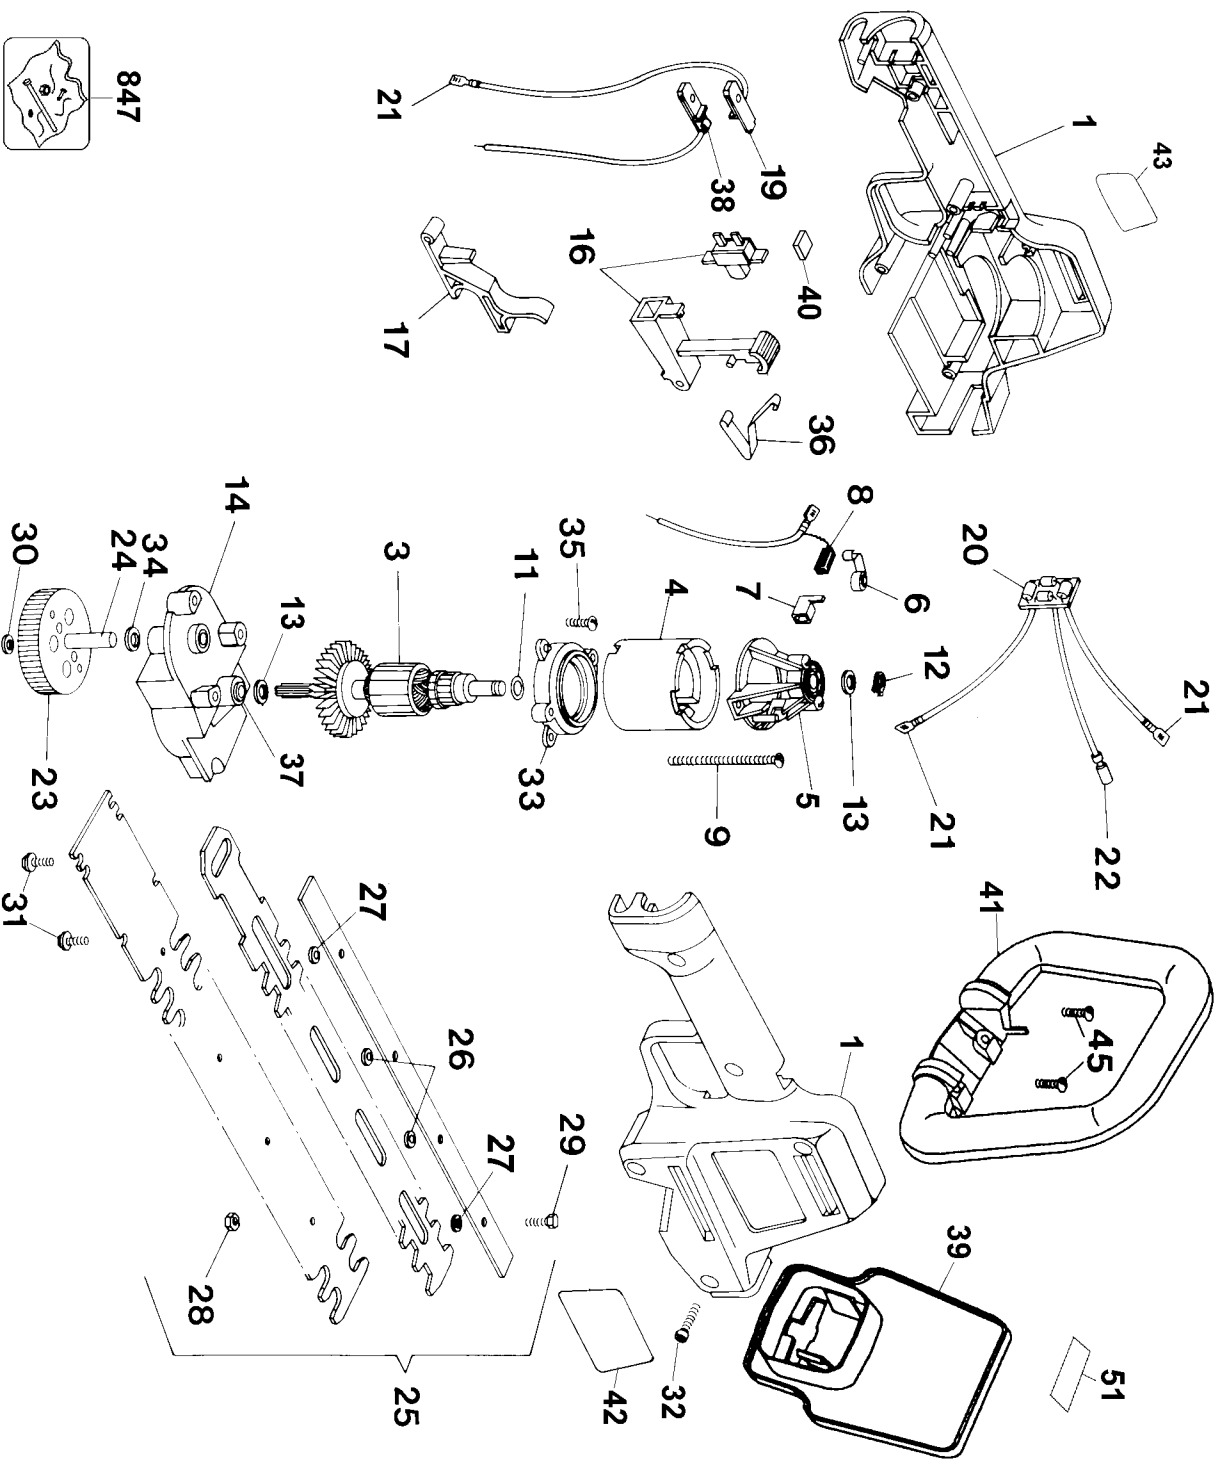

847

Parts List for HT400 Type 3

Item Number	Part Number	Description	Qty Required
1	000000-00	No Longer Available	1
3	573201-01	ARMATURE & FAN	1
4	000000-00	No Longer Available	1
5	000000-00	No Longer Available	1
6	000000-00	No Longer Available	2
7	000000-00	No Longer Available	2
8	148875-00	BRUSH	2
9	330019-09	SCREW	2
11	157315-00	WASHER,SPRING	1
12	000000-00	No Longer Available	1
13	148902-00	WASHER,PLAIN	1
14	000000-00	No Longer Available	1
16	000000-00	No Longer Available	1
17	148997-00	CLAMP,CORD	1
19	87486-00	CONTACT,TERM.	1
20	384920-01	PC BOARD	1
21	136086-02	TERMINAL	3
22	680131-01	RECEPTACLE	1
23	90516433SV	GEAR ASSY	1
24	000000-00	No Longer Available	1
25	603759-02	BLADE ASSEMBLY	1
26	071653-13	SPACER	1
27	071653-13	SPACER	2
28	381980-00	NUT,STOP	6
29	88782-00	SCREW	6
30	397589-00	WASHER	1
31	330045-13	SCREW,TAPTITE	6

Parts List for HT400 Type 3

Item Number	Part Number	Description	Qty Required
32	330019-04	SCREW,PLASTITE	7
33	000000-00	No Longer Available	1
34	133952-00	WASHER	1
35	330045-05	LOCK SCREW	3
36	149333-00	SPRING	1
37	330001-08	BEARING,SLEEVE	1
38	151625-00	BLADE,POLARIZED	1
39	000000-00	No Longer Available	1
40	382427-00	PAD,PRESSURE	1
41	000000-00	No Longer Available	1
42	000000-00	No Longer Available	1
43	000000-00	No Longer Available	1
45	134157-00	SCREW	2
45	99276-16	SCREW	2
51	000000-00	No Longer Available	1
847	679853-00	BLADE SPACER KT	1