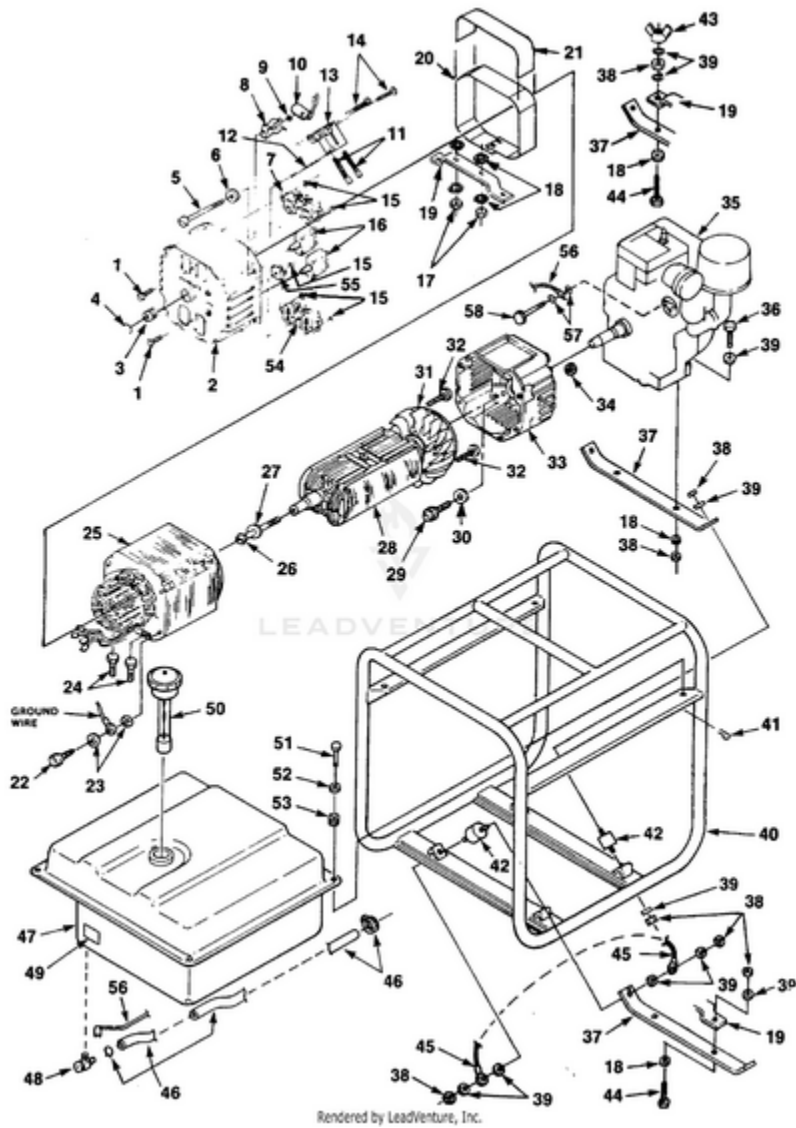

HRL4400HD Generator UT-03751 - Generator & Frame

Ref #	Part #	Description	Qty	Context Note
1	80630	SCREW- Mach. Pan Hd.	2	
2	023623	BRUSH HEAD	1	
3	03044	BEARING- Needle	1	
4	02438	PLUG- Expansion	1	
5	4885306	BOLT- Stator	4	
6	84124	WASHER- Flat	4	
7	50991	RECEPTACLE- Duplex (Nema 5-15R)	1	
8	02435	CLIP- Spring	1	
9	02436	WASHER- Shaft retention	2	
10	A02860	CAPACITOR w/ Lead	1	
	A03035	BRUSH & RETAINER KIT	1	
11	02664	BRUSH	2	
12	02857	PIN- Retainer	1	
13	02365	HOLDER- Brush	1	
14	82526	SCREW	2	
15	02437	WASHER- Shaft retention	5	
16	49831	BREAKER- Circuit (20 amp.)	2	
17	81162	NUT- Hex (5/16-18)	14	
18	83033	WASHER- Lock (Int./Ext.)	8	
19	028451	BRACKET- Gen Mtg	1	
20	028781	WRAPPER- Stator	1	
21	02982	DECAL- Warning	1	
22	82538	SCREW	1	
23	83121	WASHER- Lock (Int / Ext )	2	
24	80083	SCREW (5/16 x 3/4")	2	
25	A02796S	STATOR & CORE	1	
26	4885210	BOLT- Rotor	1	
27	03433	WASHER- Lock (5/16")	1	
28	A02799AS	ROTOR	1	
29	80187	SCREW- Cap hex hd	4	

Ref #	Part #	Description	Qty	Context Note
30	83078	WASHER- Lock (Int./Ext.)	4	
31	A04013	FAN ASSEMBLY	1	
32	82526	SCREW- Pan hd	4	
33	020266	END BELL	1	
34	81267	NUT- Hex	4	
35		ENGINE	1	For engine replacement parts locate the engine brand name, model number, and type number and consult the appropriate dealer in your area.
36	80197	SCREW- Cap hex ho	2	
37	49265	SUPPORT- Engine	2	
38	81162	NUT- Hex	14	
39	83081	WASHER- Lock (Int.)	15	
40	A033211	ROLL CAGE	1	
41	49412	PIN- Cotter	4	
42	49367	ISOLATOR- Vibration	4	
43	81015	NUT- Wing	1	
44	80088	SCREW- Mach. hex hd	2	
45	A49399	GROUND STRAP	1	
46	A49306	FUEL LINE ASSEMBLY	1	
47	489312	FUEL TANK	1	
48	49005	VALVE- Fuel	1	
49	49340	DECAL- Fuel valve	1	
50	49179	CAP- Fuel	1	
51	49329	PIN- Clevis	4	
52	84006	WASHER- Flat	4	
53	49351	GROMMET- Isolator	4	
54	02863	RECEPTACLE- 240 V (Nema 6-20R)	1	
55	95672	RECTIFIER	1	
56	A03322	GROUND STRAP	1	
57	83070	WASHER- Lock	2	
58	80049	SCREW	1	