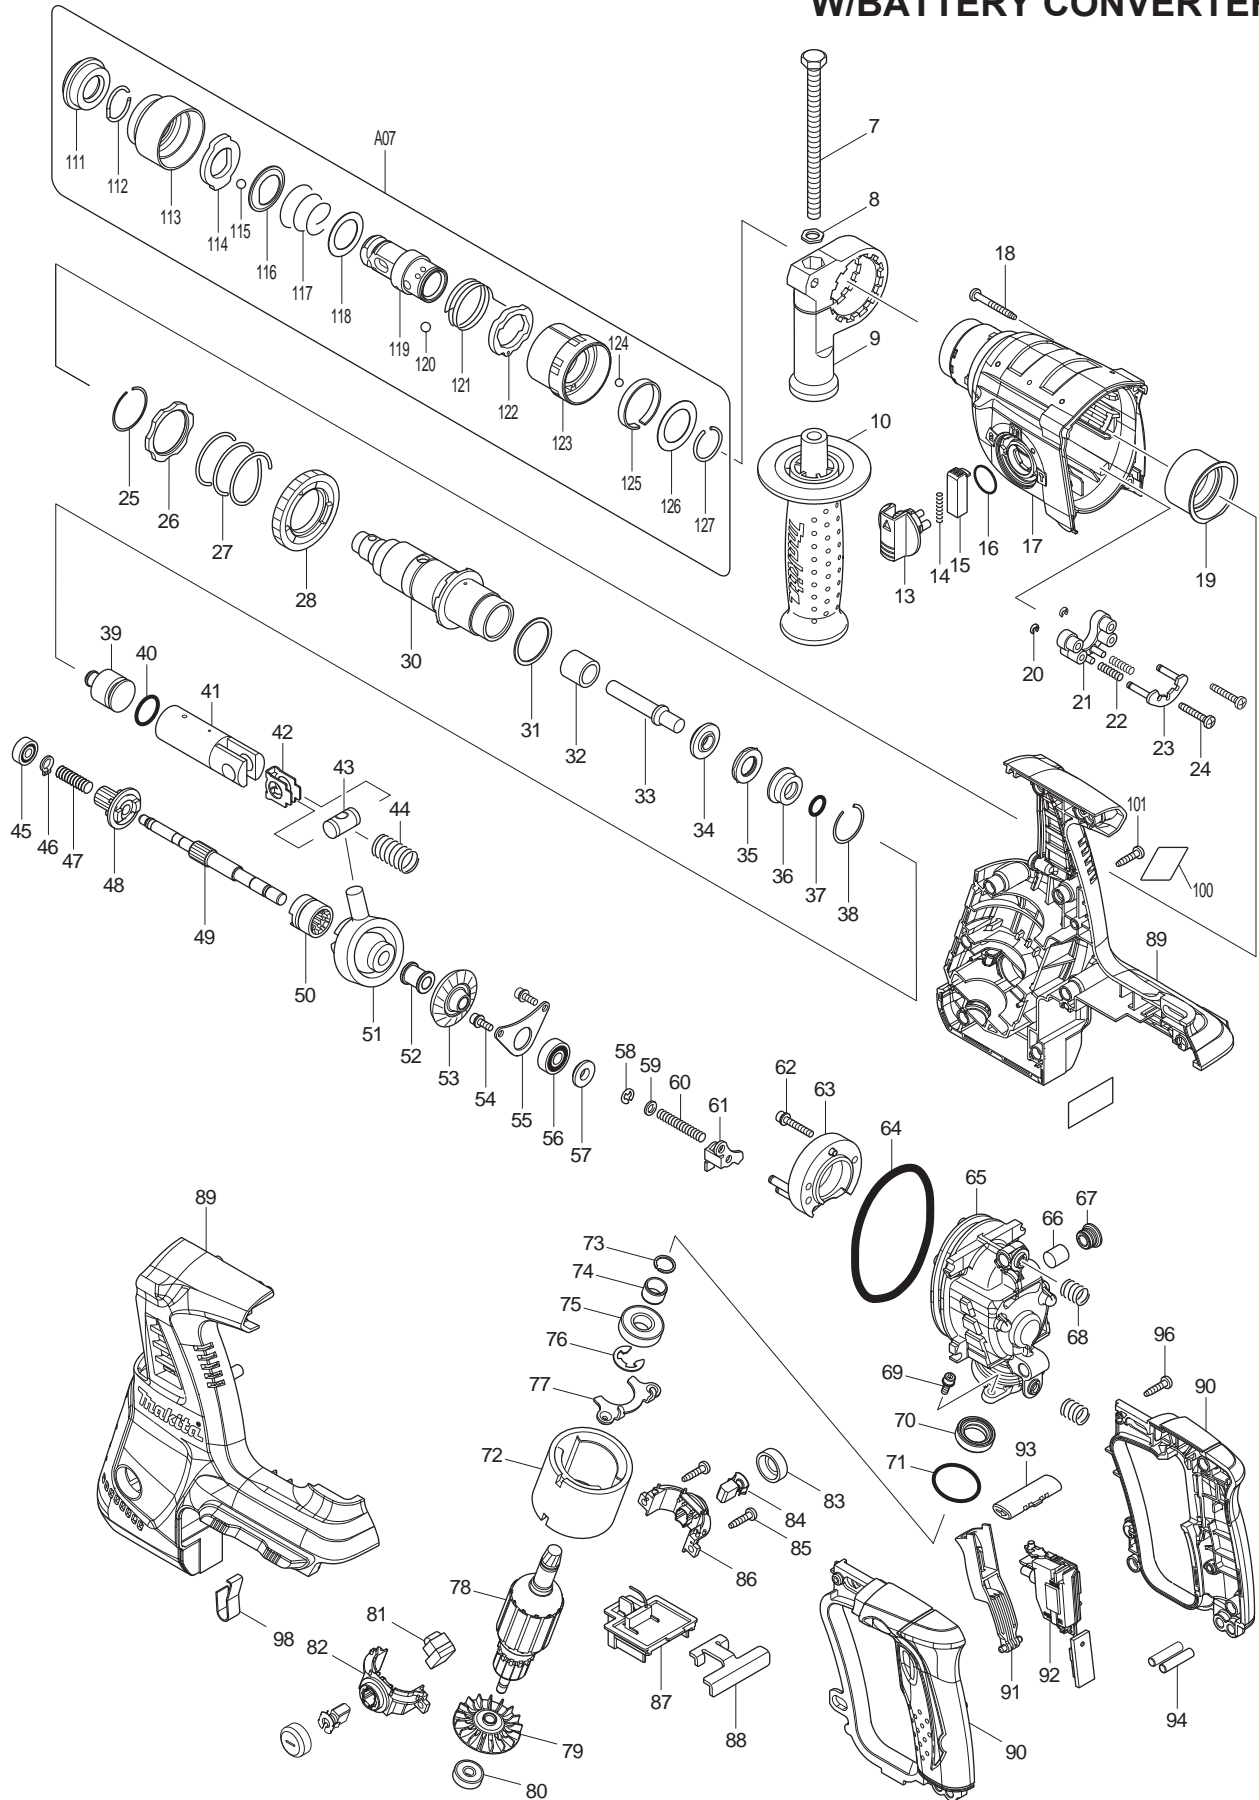

12 - 2013  
HRH02ZX2  
36V 3MODE ROTARY HAMMER  
W/BATTERY CONVERTER

Item No.	Type	Sub	Part No.	Description	Qty	Unit
7			921923-8	HEX. BOLT M8X120	1	PC.
8			345280-4	HEX. WASHER	1	PC.
9			417630-4	GRIP BASE	1	PC.
10			158057-6	GRIP 36 COMPLETE	1	PC.
13			450980-4	CHANGE LEVER	1	PC.
14			233279-0	COMPRESSION SPRING 4	1	PC.
15			453706-3	LOCK BUTTON	1	PC.
16			213278-8	O RING 17	1	PC.
17			141699-3	GEAR HOUSING COMPLETE	1	PC.
		INC.	213345-9	OIL SEAL 25	1	PC.
		INC.	800C32-3	CAUTION LABEL	1	PC.
18			266351-3	TAPPING SCREW 4X35	4	PC.
19			153290-5	NEEDLE BEARING COMPLETE	1	PC.
20			961017-7	STOP RING E-3	2	PC.
21			417796-0	GUIDE BASE	1	PC.
22			233344-5	COMPRESSION SPRING 4	2	PC.
23			163430-7	LOCK PLATE COMPLETE	1	PC.
24			266374-1	TAPPING SCREW 4X25	2	PC.
25			233929-7	RING SPRING 29	1	PC.
26			267460-1	WASHER 31	1	PC.
27			233401-9	COMPRESSION SPRING 32	1	PC.
28			227109-5	SPUR GEAR 51	1	PC.
30			158307-9	TOOL HOLDER GUIDE COMPLETE	1	PC.
31			267229-3	FLAT WASHER 28	1	PC.
32			331769-8	SLEEVE 9	1	PC.
33			324796-2	IMPACT BOLT	1	PC.
34			324402-9	RING 10	1	PC.
35			421955-0	CUSHION RING 13	1	PC.
36			324216-6	O RING CASE	1	PC.
37			213073-6	O RING 9	1	PC.
38			233917-4	RING SPRING 28	1	PC.
39			324214-0	STRIKER	1	PC.
40			213227-5	O RING 16	1	PC.
41			318132-2	PISTON CYLINDER	1	PC.
42			346036-8	GUIDE PLATE	1	PC.
43			324215-8	PISTON JOINT	1	PC.
44			234098-7	COMPRESSION SPRING 14	1	PC.
45			211012-0	BALL BEARING 606ZZ	1	PC.
46			961003-8	RETAINING RING S-7	1	PC.
47			233343-7	COMPRESSION SPRING 7	1	PC.
48			227179-4	SPUR GEAR 10	1	PC.
49			325976-3	CAM SHAFT	1	PC.
50			331992-5	CLUTCH CAM	1	PC.
51			219014-0	SWASH BEARING 10	1	PC.
52			325640-6	SLEEVE 9	1	PC.
53			227549-7	SPIRAL BEVEL GEAR 26	1	PC.
54			266273-7	HEX. SOCKET HEAD BOLT M4X12	2	PC.
55			346038-4	BEARING RETAINER B	1	PC.
56			211032-4	BALL BEARING 608ZZ	1	PC.
57			324212-4	RING 8	1	PC.
58			961011-9	STOP RING E-4	1	PC.
59			941102-2	FLAT WASHER 5	1	PC.
60			233342-9	COMPRESSION SPRING 6	1	PC.
61			345220-2	CHANGE PLATE	1	PC.
62			922148-7	HEX. SOCKET HEAD BOLT M4X25	2	PC.
63			158944-9	INNER SUPPORT COMPLETE	1	PC.
64			213728-3	O-RING 68	1	PC.