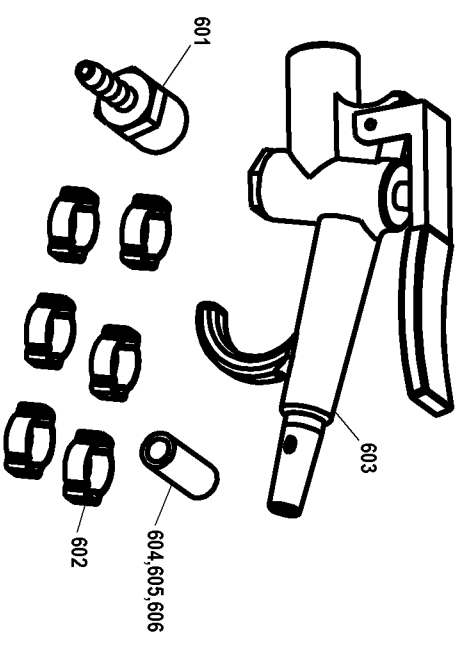

## Parts List for HR-LN Type 0

Item Number	Part Number	Description	Qty Required
1	130688	SCREW	1
2	131955	BEARING	1
3	HR-15001	SHCS 1/4-20 X 3/4	4
4	HR-15002	PIN- ROLL 3/32 x 1/2	2
5	HR-15003	ROLL PIN	1
6	HR-15004	PIN- DOWEL 1/8 X 7/8	1
7	HR-15010	O-RING VITON 9/16 X	1
8	HR-15013	O-RING 5/8 X 3/4 X 1	1
9	HR-15016	O-RING 2 7/8 X 3 X 1	1
10	HR-15017	O-RING 2 3/4 X 3 1/8	1
11	HR-15018	WASHER- FLAT 5/16 X	3
12	HR-15023	NUT- FLEXLOC 1/4-20	13
13	HR-15026	PIN- ROLL 1/8 X 3/4	1
14	HR-15029	WASHER- LOCK 5/16 ID	3
15	HR-15031	WASHER- LOCK 1/4 ID	11
16	HR-15033	WASHER- LOCK #10	4
17	HR-15038	WASHER- FLAT 3/8 X 1	1
18	HR-15046	NUT- FLEXLOC 5/16-18	6
19	HR-15047	WASHER- FLAT 1/4 X 5	2
20	HR-15050	SHCS 10-24 X 3/4	2
21	HR-15187	SHCS 10-24 X 1/2	2
21	HR-15063	SHCS 1/4-20 X 1-1/4	1
22	HR-15073	SHCS 1/4-20 X 1 1/2	1
23	HR-15077	NEEDLE BEARING	1
24	HR-15079	SHSS 5/16 X 1 1/4	6
25	HR-15082	SHCS 5/16-18 X 1 1/2	2
26	HR-15086	SHSS 5/16 X 1	1

## Parts List for HR-LN Type 0

Item Number	Part Number	Description	Qty Required
201	HR-15002	PIN- ROLL 3/32 x 1/2	2
202	HR-15018	WASHER- FLAT 5/16 X	2
203	HR-15040	SHCS 5/16-18 X 1 3/4	2
204	HR-15044	NUT- FLEXLOC 10-24	6
205	HR-15050	SHCS 10-24 X 3/4	2
206	HR-15063	SHCS 1/4-20 X 1-1/4	1
207	HR-15072	SHSS 5/16 x 1/2	1
208	HR-15110	SHCS 10-24 X 3/8	5
209	HR-15187	SHCS 10-24 X 1/2	2
210	HR-15253	SHCS 3/8-16 X 1 W/ P	1
211	HR-15258	PIPE CLAMP	4
212	HR-15259	NUT- HEX 1/4-20	1
213	HR-15299	HAND KNOB	1
214	HR-55332	BRACKET	1
215	HR-55334	FLANGE	1
216	HR-55335	SLACK ARM	1
217	HR-55336	BRAKE ARM	1
218	HR-55337	UNION BLOCK	1
219	HR-55338	PIVOT BLOCK	1
220	HR-55339	FLANGE ASSY.	1
221	HR-55341	ASSEMBLY- FELT BRAKE	1
222	HR-55342	BRAKE MOUNT	1
223	HR-55343	SPOKE	1
224	HR-55432	BRAKE STIFFENER	1
301	132140	SCREW	2
302	132143	BOARD, WOODEN	1
303	132779	VALVE MOUNT ASSY.	1