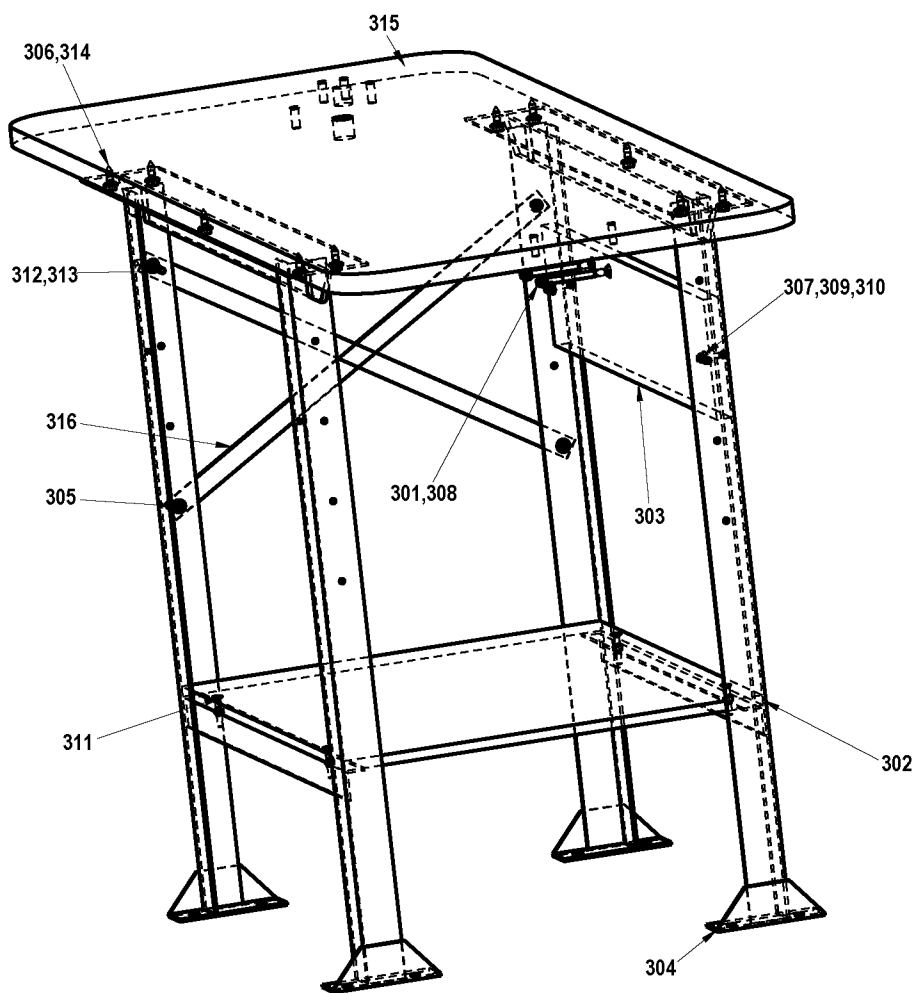

GENERAL VIEW OF ASSEMBLY

## Parts List for HR-LN Type 0

Item Number	Part Number	Description	Qty Required
1	130688	SCREW	1
2	131955	BEARING	1
3	HR-15001	SHCS 1/4-20 X 3/4	4
4	HR-15002	PIN- ROLL 3/32 x 1/2	2
5	HR-15003	ROLL PIN	1
6	HR-15004	PIN- DOWEL 1/8 X 7/8	1
7	HR-15010	O-RING VITON 9/16 X	1
8	HR-15013	O-RING 5/8 X 3/4 X 1	1
9	HR-15016	O-RING 2 7/8 X 3 X 1	1
10	HR-15017	O-RING 2 3/4 X 3 1/8	1
11	HR-15018	WASHER- FLAT 5/16 X	3
12	HR-15023	NUT- FLEXLOC 1/4-20	13
13	HR-15026	PIN- ROLL 1/8 X 3/4	1
14	HR-15029	WASHER- LOCK 5/16 ID	3
15	HR-15031	WASHER- LOCK 1/4 ID	11
16	HR-15033	WASHER- LOCK #10	4
17	HR-15038	WASHER- FLAT 3/8 X 1	1
18	HR-15046	NUT- FLEXLOC 5/16-18	6
19	HR-15047	WASHER- FLAT 1/4 X 5	2
20	HR-15050	SHCS 10-24 X 3/4	2
21	HR-15187	SHCS 10-24 X 1/2	2
21	HR-15063	SHCS 1/4-20 X 1-1/4	1
22	HR-15073	SHCS 1/4-20 X 1 1/2	1
23	HR-15077	NEEDLE BEARING	1
24	HR-15079	SHSS 5/16 X 1 1/4	6
25	HR-15082	SHCS 5/16-18 X 1 1/2	2
26	HR-15086	SHSS 5/16 X 1	1

## Parts List for HR-LN Type 0

Item Number	Part Number	Description	Qty Required
54	HR-55021	PISTON CL-CC-AK-LN-T	1
55	HR-55022	PISTON SCREW	1
56	HR-55256	FRONT PLATE	1
57	HR-55257	SIDE PLATE L.H.	1
58	HR-55258	SIDE PLATE R.H.	1
59	HR-55259	SPRING	2
60	HR-55261	BLADE LN	1
61	HR-55262	BACK PLATE	1
62	HR-55263	BASE PLATE	1
63	HR-55264	IMPACT BLOCK	1
64	HR-55265	KNOB- BACKUP PAWL	1
65	HR-55266	MOUNTING BLOCK	1
66	HR-55267	PANEL GUIDE	1
67	HR-55268	CRIMPING INSERT	1
68	HR-55269	SPRING	1
69	HR-55271	ASSEMBLY- CLIP RAIL	1
70	HR-55272	PAWL	1
71	HR-55273	CAP- CYLINDER	1
72	HR-55274	STUD- CYLINDER	1
73	HR-55275	CYLINDER	1
74	HR-55276	PISTON	1
75	HR-55277	PLATE	1
76	HR-55278	CLIP ROLLER GUIDE	1
77	HR-55279	SPRING BLOCK STUD	1
78	HR-55280	SPRING BLOCK	1
79	HR-55281	PUSHER LEVER	1
80	HR-55282	PISTON ROD PIN	1