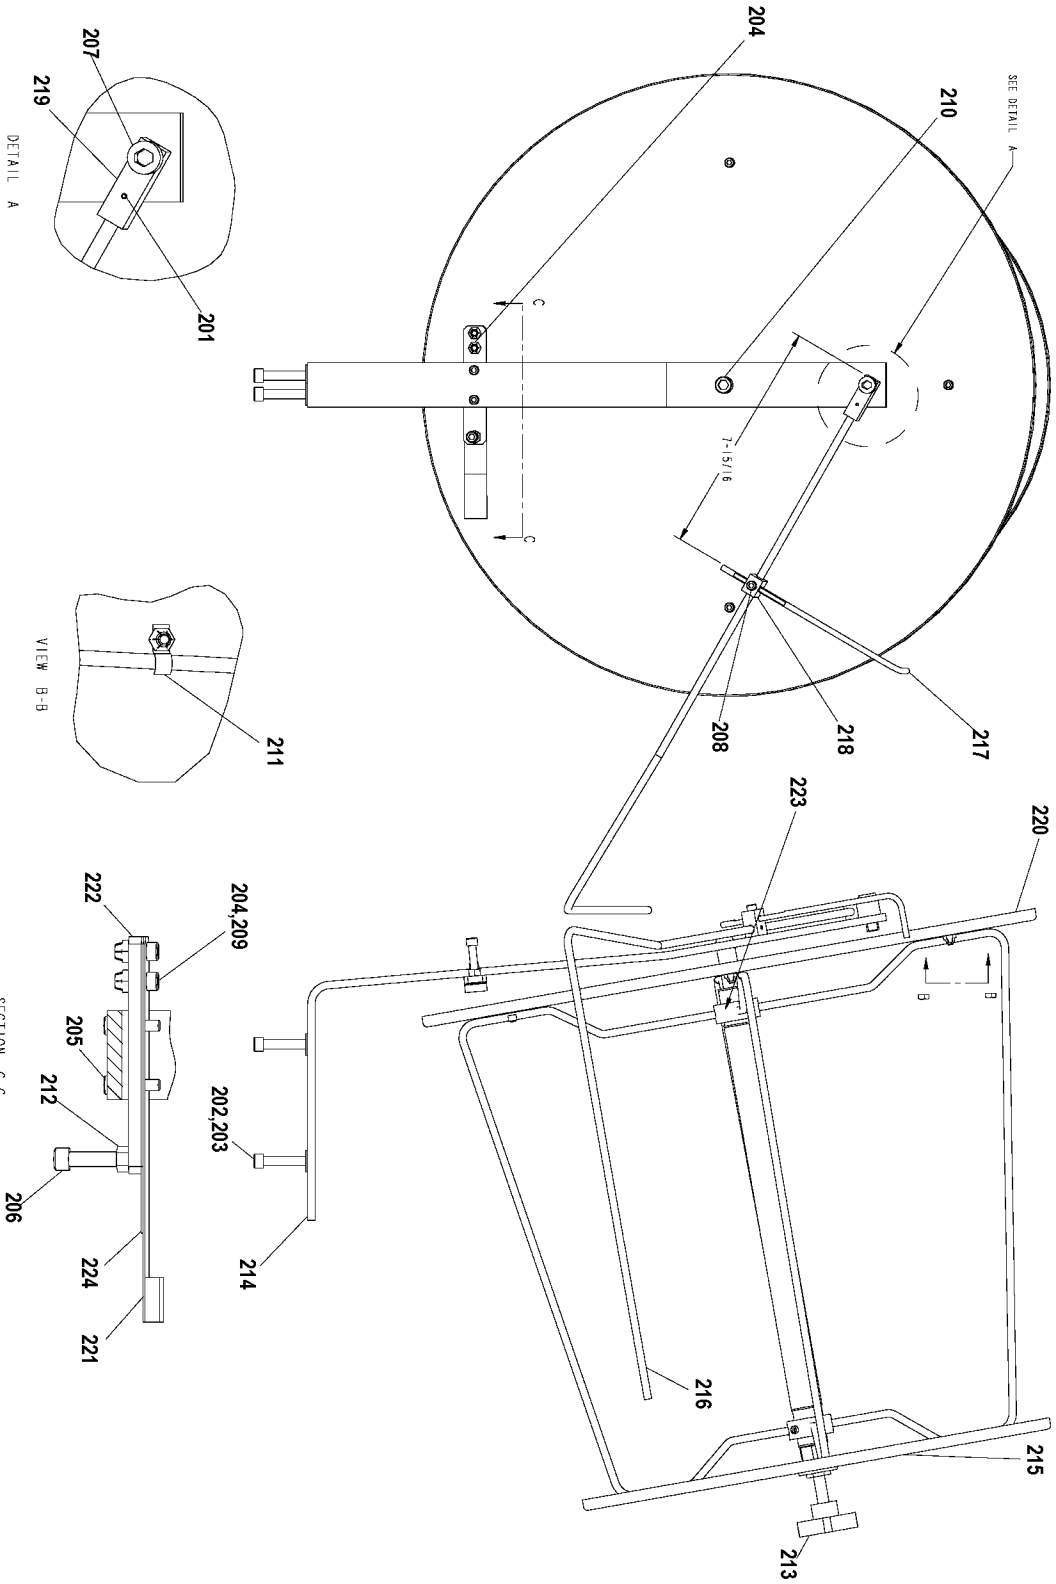

## Parts List for HR-LN Type 0

Item Number	Part Number	Description	Qty Required
1	130688	SCREW	1
2	131955	BEARING	1
3	HR-15001	SHCS 1/4-20 X 3/4	4
4	HR-15002	PIN- ROLL 3/32 x 1/2	2
5	HR-15003	ROLL PIN	1
6	HR-15004	PIN- DOWEL 1/8 X 7/8	1
7	HR-15010	O-RING VITON 9/16 X	1
8	HR-15013	O-RING 5/8 X 3/4 X 1	1
9	HR-15016	O-RING 2 7/8 X 3 X 1	1
10	HR-15017	O-RING 2 3/4 X 3 1/8	1
11	HR-15018	WASHER- FLAT 5/16 X	3
12	HR-15023	NUT- FLEXLOC 1/4-20	13
13	HR-15026	PIN- ROLL 1/8 X 3/4	1
14	HR-15029	WASHER- LOCK 5/16 ID	3
15	HR-15031	WASHER- LOCK 1/4 ID	11
16	HR-15033	WASHER- LOCK #10	4
17	HR-15038	WASHER- FLAT 3/8 X 1	1
18	HR-15046	NUT- FLEXLOC 5/16-18	6
19	HR-15047	WASHER- FLAT 1/4 X 5	2
20	HR-15050	SHCS 10-24 X 3/4	2
21	HR-15187	SHCS 10-24 X 1/2	2
21	HR-15063	SHCS 1/4-20 X 1-1/4	1
22	HR-15073	SHCS 1/4-20 X 1 1/2	1
23	HR-15077	NEEDLE BEARING	1
24	HR-15079	SHSS 5/16 X 1 1/4	6
25	HR-15082	SHCS 5/16-18 X 1 1/2	2
26	HR-15086	SHSS 5/16 X 1	1

## Parts List for HR-LN Type 0

Item Number	Part Number	Description	Qty Required
27	HR-15112	SHSS 3/8 X 2	1
28	HR-15116	PIN- ROLL 3/16 x 3/4	1
29	HR-15169	SHSS 1/4 X 1/2	2
30	HR-15186	SHSS 5/16 X 2	2
31	HR-15187	SHCS 10-24 X 1/2	2
32	HR-15215	QUICK EXHAUST VALVE	1
33	HR-15223	SET SCREW 5/16-18 X	2
34	HR-15224	SHSS 3/8 X 1	3
35	HR-15227	DOWEL PIN	2
36	HR-15230	SCREW	3
37	HR-15231	SCREW	4
38	HR-15261	SET SCREW	1
39	HR-15262	PLUNGER	1
40	HR-15263	SHSS 1/4 X 3/8	1
41	HR-15315	PIN- ROLL 3/32 X 3/4	2
42	HR-15332	FHMS 8-32 X 1/2	1
43	HR-15333	MUFFLER- 3/8 INCH	1
44	HR-15406	BUSHING	1
45	HR-15407	3/8 CLOSE NIPPLE	1
46	HR-15512	AIR FITTING	3
47	HR-15717	TUBING	1
48	HR-15851	ELBOW- 3/8 NPT x 1/2	1
49	HR-16113	WARNING LABEL	1
50	HR-16307	1/8 PIPE PLUG	1
51	HR-35036	CYLINDER CAP	1
52	HR-55018	PISTON PIN - ROLLER	1
53	HR-55019	PISTON ROD W/ O-RING	1