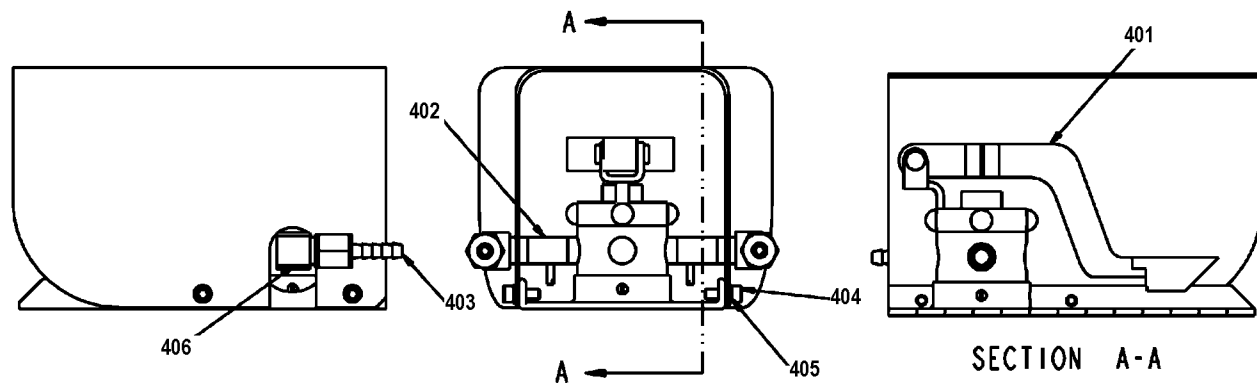

## Parts List for HR-LN Type 0

Item Number	Part Number	Description	Qty Required
1	130688	SCREW	1
2	131955	BEARING	1
3	HR-15001	SHCS 1/4-20 X 3/4	4
4	HR-15002	PIN- ROLL 3/32 x 1/2	2
5	HR-15003	ROLL PIN	1
6	HR-15004	PIN- DOWEL 1/8 X 7/8	1
7	HR-15010	O-RING VITON 9/16 X	1
8	HR-15013	O-RING 5/8 X 3/4 X 1	1
9	HR-15016	O-RING 2 7/8 X 3 X 1	1
10	HR-15017	O-RING 2 3/4 X 3 1/8	1
11	HR-15018	WASHER- FLAT 5/16 X	3
12	HR-15023	NUT- FLEXLOC 1/4-20	13
13	HR-15026	PIN- ROLL 1/8 X 3/4	1
14	HR-15029	WASHER- LOCK 5/16 ID	3
15	HR-15031	WASHER- LOCK 1/4 ID	11
16	HR-15033	WASHER- LOCK #10	4
17	HR-15038	WASHER- FLAT 3/8 X 1	1
18	HR-15046	NUT- FLEXLOC 5/16-18	6
19	HR-15047	WASHER- FLAT 1/4 X 5	2
20	HR-15050	SHCS 10-24 X 3/4	2
21	HR-15187	SHCS 10-24 X 1/2	2
21	HR-15063	SHCS 1/4-20 X 1-1/4	1
22	HR-15073	SHCS 1/4-20 X 1 1/2	1
23	HR-15077	NEEDLE BEARING	1
24	HR-15079	SHSS 5/16 X 1 1/4	6
25	HR-15082	SHCS 5/16-18 X 1 1/2	2
26	HR-15086	SHSS 5/16 X 1	1