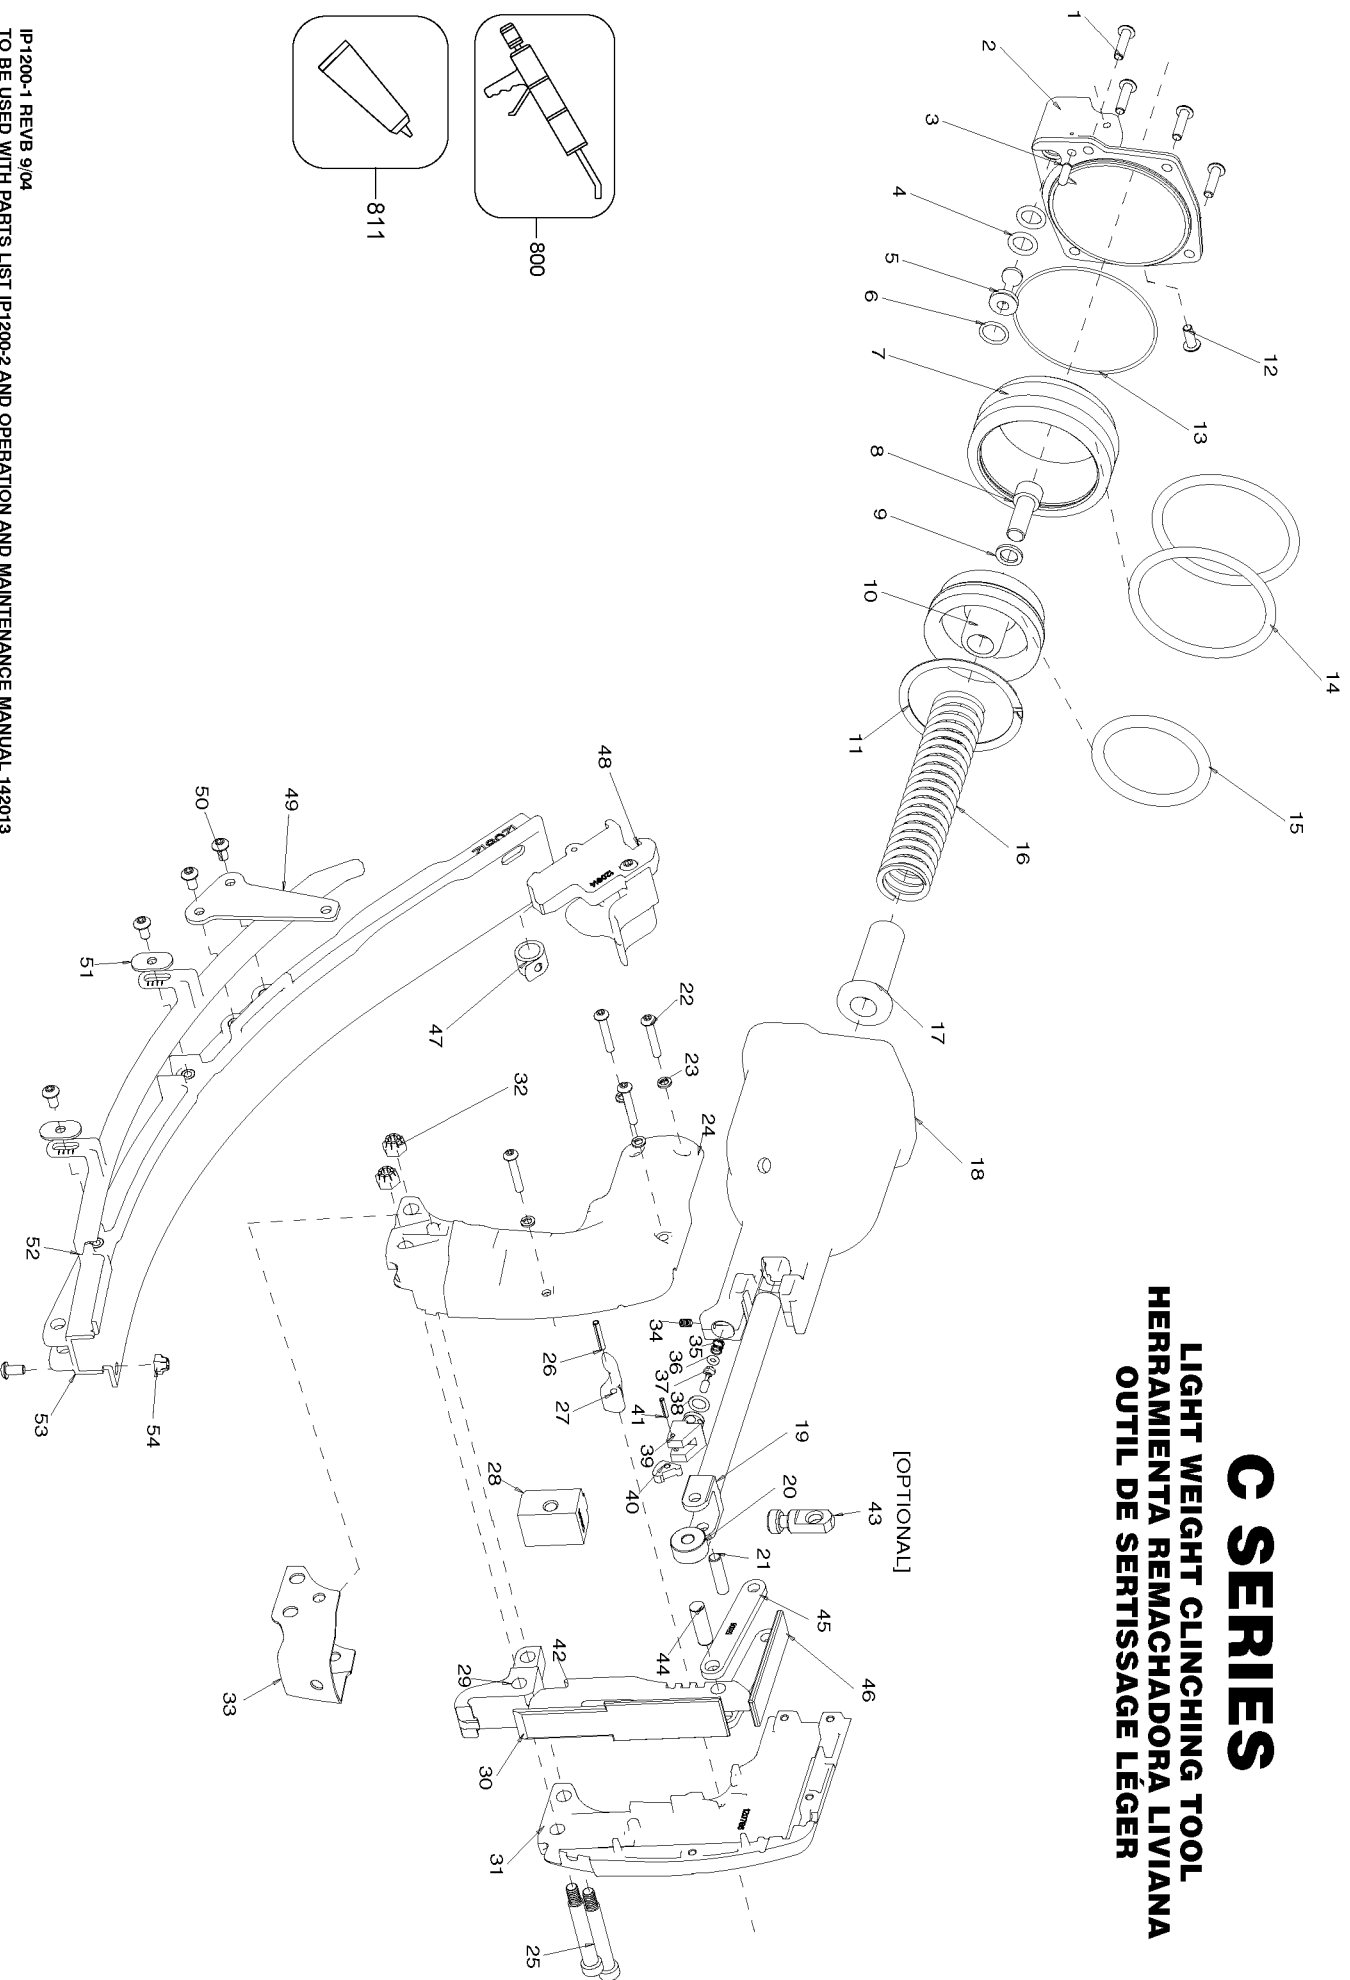

C SERIES
LIGHT WEIGHT CLINCHING TOOL
HERRAMIENTA REMACHADORA LIVIANA
OUTIL DE SERTISSAGE LÉGER

Parts List for HR-86C-170 Type 0

Item Number	Part Number	Description	Qty Required
1	000000-00	No Longer Available	1
2	120823	CAP AS MACHINE	1
3	SC01	ROLLER PIN	1
4	134470	O-RING- VITON-111	1
5	120820	PISTON- VALVE	1
6	134469	O-RING- BUNA-N-014	1
7	136059	PISTON- FLOATING	1
8	HR-15253	SHCS 3/8-16 X 1 W/ P	1
9	141910	SHIM- 3/8ID X 1/16 T	1
10	141763	PISTON	1
11	134507-S	RING- PETAINER 2.5 O	1
12	HR-16064	BHCS 10-24 X 1/2	1
13	HR-15017	O-RING 2 3/4 X 3 1/8	1
14	HR-15016	O-RING 2 7/8 X 3 X 1	1
15	851539	O-RING-2.039X.253	1
16	120819	SPRING- PISTON	1
17	120831	GUIDE- PISTON ROD	1
18	120815	HOUSING AS MACHINE	1
19	140334	ROD- PISTON	1
20	HR-55103	ROLLER	1
21	HR-55018	PISTON PIN - ROLLER	1
22	141907	BHCS- #8-32 X 1 LG	1
23	HR-15032	WASHER- LOCK #8	1
24	120785	SIDE PLATE 1	1
25	HR-15143	SHSS 5/16 X 1 3/4	1
26	SC05	PIN- ROLL	1
27	141648	TRIGGER- STRAIGHTEN	1

Parts List for HR-86C-170 Type 0

Item Number	Part Number	Description	Qty Required
30	120788	PLATE- FRONT WEAR	1
31	120786	SIDE PLATE 2	1
32	141935	NUT- HEAVY THICK NYL	1
33	141762	GUARD (SHROUD)	1
34	142012	SET SCREW- OVAL POIN	1
35	HR-55016	SPRING CL-CC	1
36	HR-15008	O-RING 1/8 X 1/4 X 1	1
37	HR-55018	PISTON PIN - ROLLER	1
38	HR-15009	O-RING 5/16 X 7/16 X	1
39	HR-55014	PILOT VALVE BODY CL-	1
40	132410	LEVEL- VALVE	1
41	HR-15002	PIN- ROLL 3/32 x 1/2	1
43	134521	HANGER- CL TOOL	1
44	HR-55009	PIN- DOWEL 5/16 X 1	1
45	HR-55008	LINK	1
46	120787	PLATE- TOP WEAR	1
47	134482	NEGATOR SPRING CL	1
49	120810	BRACKET- MAGAZINE	1
50	TL770106	BHCS #10-32 X 3/8 W/	1
51	134712	WASHER- RECTANGLE	1
52	120813	COVER- MAGAZINE	1
54	HR-15049	NUT- FLEXLOC 10-32	1
800	100653	LUBE (2CC)	1
800	100679	LUBE (1LB.CAN)	1