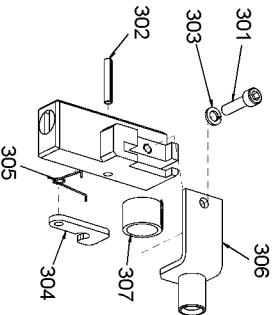

800

HARTCO CLINCHING TOOLS SERIES B PARTS LIST

MAIN VALVE ASSEMBLY
PART NO. HR-55047

PILOT VALVE ASSEMBLY
PART NO. HR-55328

FOLLOWER ASSEMBLY

SUSPENSION HANGER ASSEMBLY
PART NO. HR-55397

STANLEY

HARTCO

Stanley Fastening Systems

7707 Austin Avenue
Phone:(847)-967-1122

Skokie, Illinois 60077-2688
Fax:(847)-967-9808

Parts List for HR-85SBN Type 0

Item Number	Part Number	Description	Qty Required
3	HR-15000	BHCS 1/4-20 X 5/8	2
4	HR-15001	SHCS 1/4-20 X 3/4	4
5	HR-15004	PIN- DOWEL 1/8 X 7/8	2
6	HR-15005	PIN- ROLL 5/32 X 1	1
7	HR-15010	O-RING VITON 9/16 X	1
8	HR-15011	O-RING 1/4 X 3/8 X 1	1
9	HR-15014	O-RING 3/8 X 1/2 X 1	1
10	HR-15015	O-RING VITON 1 X 1 1	1
11	HR-15016	O-RING 2 7/8 X 3 X 1	1
12	HR-15017	O-RING 2 3/4 X 3 1/8	1
13	HR-15020	NUT- THIN JAM FLEXLO	1
14	HR-15023	NUT- FLEXLOC 1/4-20	2
15	HR-15028	SHCS 1/4-20 X 5/8	2
16	HR-15029	WASHER- LOCK 5/16 ID	1
17	HR-15031	WASHER- LOCK 1/4 ID	5
18	HR-15038	WASHER- FLAT 3/8 X 1	1
19	HR-15044	NUT- FLEXLOC 10-24	2
20	HR-15054	O-RING	1
21	HR-15061	BHCS 1/4-20 X 1/2	2
22	HR-15063	SHCS 1/4-20 X 1-1/4	1
23	HR-15235	SHSS 1/4 X 1 1/4	2
24	HR-55002	PIN - SIDE PLATE	2
25	HR-55008	LINK	2
26	HR-55009	PIN- DOWEL 5/16 X 1	1
27	HR-55012	TRIGGER COMPLETE	1
28	HR-55017	YOKE - PISTON ROD	1
29	HR-55018	PISTON PIN - ROLLER	1