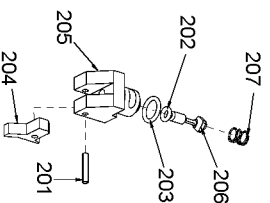

800

HARTCO CLINCHING TOOLS SERIES B PARTS LIST

MAIN VALVE ASSEMBLY
PART NO. HR-55047

PILOT VALVE ASSEMBLY
PART NO. HR-55328

FOLLOWER ASSEMBLY

SUSPENSION HANGER ASSEMBLY
PART NO. HR-55397

STANLEY

HARTCO

Stanley Fastening Systems

7707 Austin Avenue
Phone:(847)-967-1122

Skokie, Illinois 60077-2688
Fax:(847)-967-9808

Parts List for HR-85SBN Type 0

Item Number	Part Number	Description	Qty Required
3	HR-15000	BHCS 1/4-20 X 5/8	2
4	HR-15001	SHCS 1/4-20 X 3/4	4
5	HR-15004	PIN- DOWEL 1/8 X 7/8	2
6	HR-15005	PIN- ROLL 5/32 X 1	1
7	HR-15010	O-RING VITON 9/16 X	1
8	HR-15011	O-RING 1/4 X 3/8 X 1	1
9	HR-15014	O-RING 3/8 X 1/2 X 1	1
10	HR-15015	O-RING VITON 1 X 1 1	1
11	HR-15016	O-RING 2 7/8 X 3 X 1	1
12	HR-15017	O-RING 2 3/4 X 3 1/8	1
13	HR-15020	NUT- THIN JAM FLEXLO	1
14	HR-15023	NUT- FLEXLOC 1/4-20	2
15	HR-15028	SHCS 1/4-20 X 5/8	2
16	HR-15029	WASHER- LOCK 5/16 ID	1
17	HR-15031	WASHER- LOCK 1/4 ID	5
18	HR-15038	WASHER- FLAT 3/8 X 1	1
19	HR-15044	NUT- FLEXLOC 10-24	2
20	HR-15054	O-RING	1
21	HR-15061	BHCS 1/4-20 X 1/2	2
22	HR-15063	SHCS 1/4-20 X 1-1/4	1
23	HR-15235	SHSS 1/4 X 1 1/4	2
24	HR-55002	PIN - SIDE PLATE	2
25	HR-55008	LINK	2
26	HR-55009	PIN- DOWEL 5/16 X 1	1
27	HR-55012	TRIGGER COMPLETE	1
28	HR-55017	YOKE - PISTON ROD	1
29	HR-55018	PISTON PIN - ROLLER	1