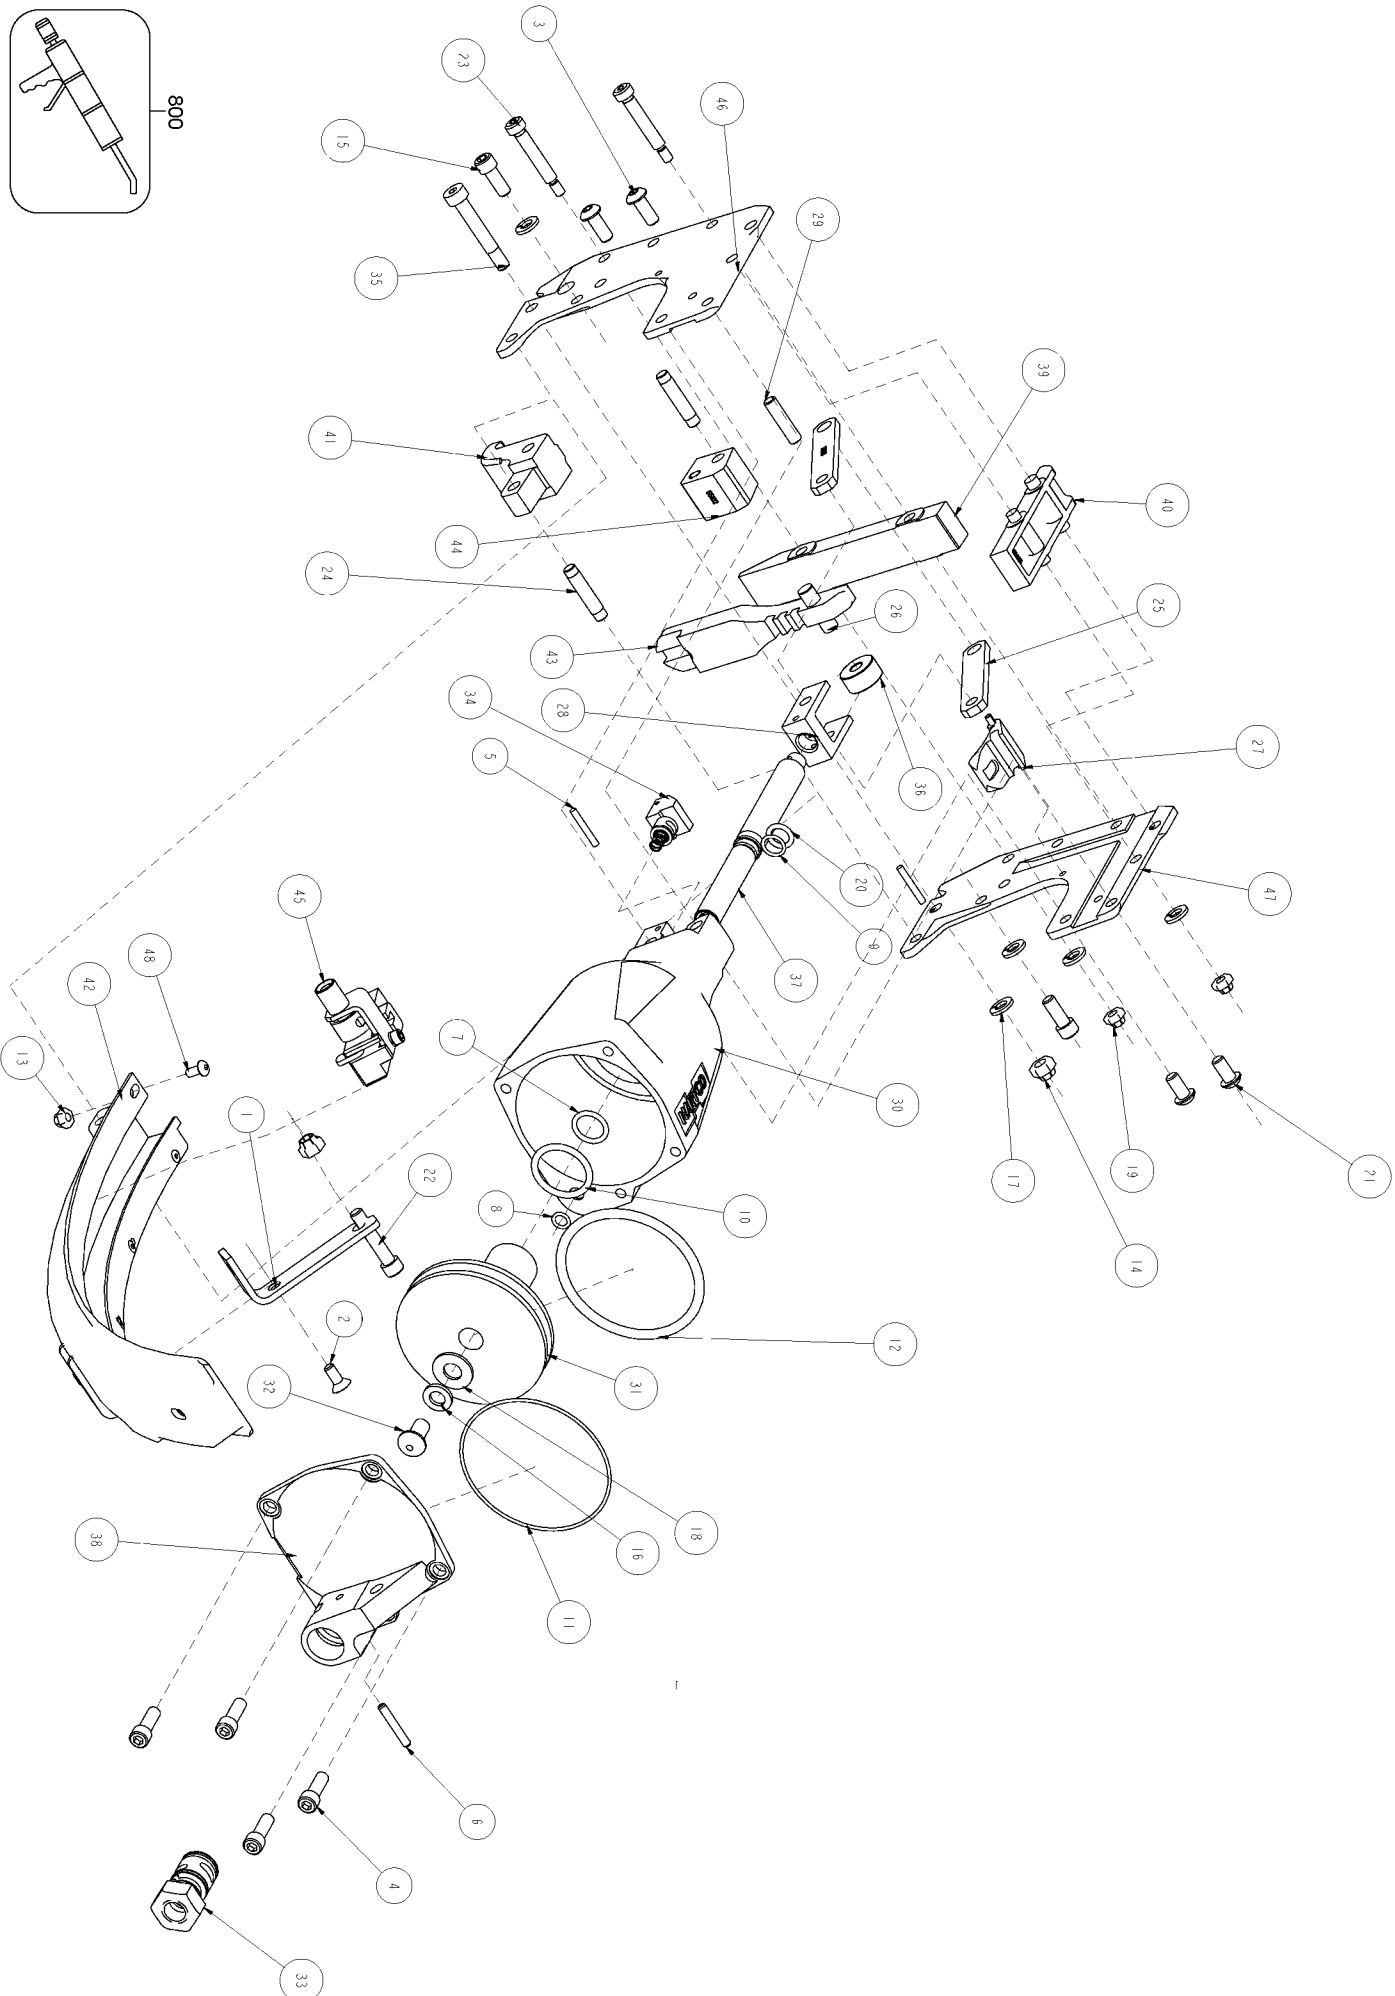

800

HARTCO CLINCHING TOOLS SERIES B PARTS LIST

MAIN VALVE ASSEMBLY
PART NO. HR-55047

PILOT VALVE ASSEMBLY
PART NO. HR-55328

FOLLOWER ASSEMBLY

SUSPENSION HANGER ASSEMBLY
PART NO. HR-55397

STANLEY

HARTCO

Stanley Fastening Systems

7707 Austin Avenue
Phone:(847)-967-1122

Skokie, Illinois 60077-2688
Fax:(847)-967-9808

Parts List for HR-85SBN Type 0

Item Number	Part Number	Description	Qty Required
3	HR-15000	BHCS 1/4-20 X 5/8	2
4	HR-15001	SHCS 1/4-20 X 3/4	4
5	HR-15004	PIN- DOWEL 1/8 X 7/8	2
6	HR-15005	PIN- ROLL 5/32 X 1	1
7	HR-15010	O-RING VITON 9/16 X	1
8	HR-15011	O-RING 1/4 X 3/8 X 1	1
9	HR-15014	O-RING 3/8 X 1/2 X 1	1
10	HR-15015	O-RING VITON 1 X 1 1	1
11	HR-15016	O-RING 2 7/8 X 3 X 1	1
12	HR-15017	O-RING 2 3/4 X 3 1/8	1
13	HR-15020	NUT- THIN JAM FLEXLO	1
14	HR-15023	NUT- FLEXLOC 1/4-20	2
15	HR-15028	SHCS 1/4-20 X 5/8	2
16	HR-15029	WASHER- LOCK 5/16 ID	1
17	HR-15031	WASHER- LOCK 1/4 ID	5
18	HR-15038	WASHER- FLAT 3/8 X 1	1
19	HR-15044	NUT- FLEXLOC 10-24	2
20	HR-15054	O-RING	1
21	HR-15061	BHCS 1/4-20 X 1/2	2
22	HR-15063	SHCS 1/4-20 X 1-1/4	1
23	HR-15235	SHSS 1/4 X 1 1/4	2
24	HR-55002	PIN - SIDE PLATE	2
25	HR-55008	LINK	2
26	HR-55009	PIN- DOWEL 5/16 X 1	1
27	HR-55012	TRIGGER COMPLETE	1
28	HR-55017	YOKE - PISTON ROD	1
29	HR-55018	PISTON PIN - ROLLER	1