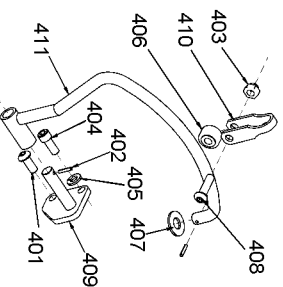

800

HARTCO CLINCHING TOOLS SERIES B PARTS LIST

MAIN VALVE ASSEMBLY
PART NO. HR-55047

PILOT VALVE ASSEMBLY
PART NO. HR-55328

FOLLOWER ASSEMBLY

SUSPENSION HANGER ASSEMBLY
PART NO. HR-55397

STANLEY

HARTCO

Stanley Fastening Systems

7707 Austin Avenue
Phone:(847)-967-1122

Skokie, Illinois 60077-2688
Fax:(847)-967-9808

Parts List for HR-85SBN Type 0

Item Number	Part Number	Description	Qty Required
3	HR-15000	BHCS 1/4-20 X 5/8	2
4	HR-15001	SHCS 1/4-20 X 3/4	4
5	HR-15004	PIN- DOWEL 1/8 X 7/8	2
6	HR-15005	PIN- ROLL 5/32 X 1	1
7	HR-15010	O-RING VITON 9/16 X	1
8	HR-15011	O-RING 1/4 X 3/8 X 1	1
9	HR-15014	O-RING 3/8 X 1/2 X 1	1
10	HR-15015	O-RING VITON 1 X 1 1	1
11	HR-15016	O-RING 2 7/8 X 3 X 1	1
12	HR-15017	O-RING 2 3/4 X 3 1/8	1
13	HR-15020	NUT- THIN JAM FLEXLO	1
14	HR-15023	NUT- FLEXLOC 1/4-20	2
15	HR-15028	SHCS 1/4-20 X 5/8	2
16	HR-15029	WASHER- LOCK 5/16 ID	1
17	HR-15031	WASHER- LOCK 1/4 ID	5
18	HR-15038	WASHER- FLAT 3/8 X 1	1
19	HR-15044	NUT- FLEXLOC 10-24	2
20	HR-15054	O-RING	1
21	HR-15061	BHCS 1/4-20 X 1/2	2
22	HR-15063	SHCS 1/4-20 X 1-1/4	1
23	HR-15235	SHSS 1/4 X 1 1/4	2
24	HR-55002	PIN - SIDE PLATE	2
25	HR-55008	LINK	2
26	HR-55009	PIN- DOWEL 5/16 X 1	1
27	HR-55012	TRIGGER COMPLETE	1
28	HR-55017	YOKE - PISTON ROD	1
29	HR-55018	PISTON PIN - ROLLER	1