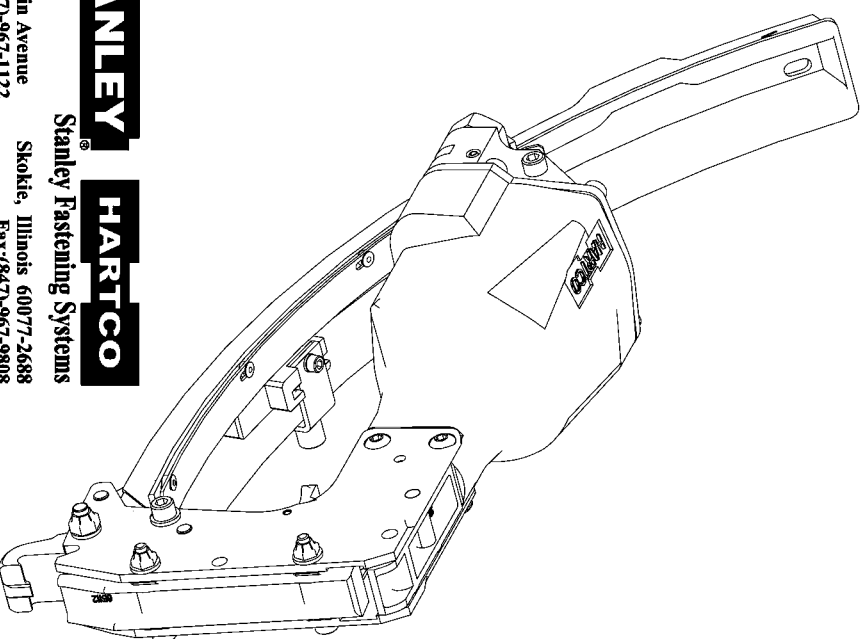

800

HARTCO CLINCHING TOOLS SERIES B PARTS LIST

MAIN VALVE ASSEMBLY
PART NO. HR-55047

PILOT VALVE ASSEMBLY
PART NO. HR-55328

FOLLOWER ASSEMBLY

SUSPENSION HANGER ASSEMBLY
PART NO. HR-55397

STANLEY

HARTCO

Stanley Fastening Systems

7707 Austin Avenue
Phone:(847)-967-1122

Skokie, Illinois 60077-2688
Fax:(847)-967-9808

Parts List for HR-85SBN Type 0

Item Number	Part Number	Description	Qty Required
3	HR-15000	BHCS 1/4-20 X 5/8	2
4	HR-15001	SHCS 1/4-20 X 3/4	4
5	HR-15004	PIN- DOWEL 1/8 X 7/8	2
6	HR-15005	PIN- ROLL 5/32 X 1	1
7	HR-15010	O-RING VITON 9/16 X	1
8	HR-15011	O-RING 1/4 X 3/8 X 1	1
9	HR-15014	O-RING 3/8 X 1/2 X 1	1
10	HR-15015	O-RING VITON 1 X 1 1	1
11	HR-15016	O-RING 2 7/8 X 3 X 1	1
12	HR-15017	O-RING 2 3/4 X 3 1/8	1
13	HR-15020	NUT- THIN JAM FLEXLO	1
14	HR-15023	NUT- FLEXLOC 1/4-20	2
15	HR-15028	SHCS 1/4-20 X 5/8	2
16	HR-15029	WASHER- LOCK 5/16 ID	1
17	HR-15031	WASHER- LOCK 1/4 ID	5
18	HR-15038	WASHER- FLAT 3/8 X 1	1
19	HR-15044	NUT- FLEXLOC 10-24	2
20	HR-15054	O-RING	1
21	HR-15061	BHCS 1/4-20 X 1/2	2
22	HR-15063	SHCS 1/4-20 X 1-1/4	1
23	HR-15235	SHSS 1/4 X 1 1/4	2
24	HR-55002	PIN - SIDE PLATE	2
25	HR-55008	LINK	2
26	HR-55009	PIN- DOWEL 5/16 X 1	1
27	HR-55012	TRIGGER COMPLETE	1
28	HR-55017	YOKE - PISTON ROD	1
29	HR-55018	PISTON PIN - ROLLER	1