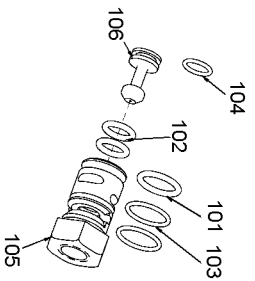

800

HARTCO CLINCHING TOOLS SERIES B PARTS LIST

MAIN VALVE ASSEMBLY
PART NO. HR-55047

PILOT VALVE ASSEMBLY
PART NO. HR-55328

FOLLOWER ASSEMBLY

SUSPENSION HANGER ASSEMBLY
PART NO. HR-55397

STANLEY

HARTCO

Stanley Fastening Systems

7707 Austin Avenue
Phone:(847)-967-1122

Skokie, Illinois 60077-2688
Fax:(847)-967-9808

Parts List for HR-85SBN Type 0

Item Number	Part Number	Description	Qty Required
3	HR-15000	BHCS 1/4-20 X 5/8	2
4	HR-15001	SHCS 1/4-20 X 3/4	4
5	HR-15004	PIN- DOWEL 1/8 X 7/8	2
6	HR-15005	PIN- ROLL 5/32 X 1	1
7	HR-15010	O-RING VITON 9/16 X	1
8	HR-15011	O-RING 1/4 X 3/8 X 1	1
9	HR-15014	O-RING 3/8 X 1/2 X 1	1
10	HR-15015	O-RING VITON 1 X 1 1	1
11	HR-15016	O-RING 2 7/8 X 3 X 1	1
12	HR-15017	O-RING 2 3/4 X 3 1/8	1
13	HR-15020	NUT- THIN JAM FLEXLO	1
14	HR-15023	NUT- FLEXLOC 1/4-20	2
15	HR-15028	SHCS 1/4-20 X 5/8	2
16	HR-15029	WASHER- LOCK 5/16 ID	1
17	HR-15031	WASHER- LOCK 1/4 ID	5
18	HR-15038	WASHER- FLAT 3/8 X 1	1
19	HR-15044	NUT- FLEXLOC 10-24	2
20	HR-15054	O-RING	1
21	HR-15061	BHCS 1/4-20 X 1/2	2
22	HR-15063	SHCS 1/4-20 X 1-1/4	1
23	HR-15235	SHSS 1/4 X 1 1/4	2
24	HR-55002	PIN - SIDE PLATE	2
25	HR-55008	LINK	2
26	HR-55009	PIN- DOWEL 5/16 X 1	1
27	HR-55012	TRIGGER COMPLETE	1
28	HR-55017	YOKE - PISTON ROD	1
29	HR-55018	PISTON PIN - ROLLER	1