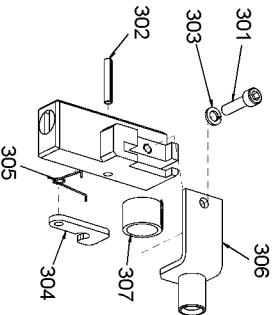

800

HARTCO CLINCHING TOOLS SERIES B PARTS LIST

MAIN VALVE ASSEMBLY
PART NO. HR-55047

PILOT VALVE ASSEMBLY
PART NO. HR-55328

FOLLOWER ASSEMBLY

SUSPENSION HANGER ASSEMBLY
PART NO. HR-55397

STANLEY

HARTCO

Stanley Fastening Systems

7707 Austin Avenue
Phone:(847)-967-1122

Skokie, Illinois 60077-2688
Fax:(847)-967-9808

Parts List for HR-85SBL Type 0

Item Number	Part Number	Description	Qty Required
3	HR-15000	BHCS 1/4-20 X 5/8	2
4	HR-15001	SHCS 1/4-20 X 3/4	4
5	HR-15004	PIN- DOWEL 1/8 X 7/8	2
6	HR-15005	PIN- ROLL 5/32 X 1	1
7	HR-15010	O-RING VITON 9/16 X	1
8	HR-15011	O-RING 1/4 X 3/8 X 1	1
9	HR-15014	O-RING 3/8 X 1/2 X 1	1
10	HR-15015	O-RING VITON 1 X 1 1	1
11	HR-15016	O-RING 2 7/8 X 3 X 1	1
12	HR-15017	O-RING 2 3/4 X 3 1/8	1
13	HR-15020	NUT- THIN JAM FLEXLO	1
14	HR-15023	NUT- FLEXLOC 1/4-20	2
15	HR-15028	SHCS 1/4-20 X 5/8	2
16	HR-15029	WASHER- LOCK 5/16 ID	1
17	HR-15031	WASHER- LOCK 1/4 ID	5
18	HR-15038	WASHER- FLAT 3/8 X 1	1
19	HR-15044	NUT- FLEXLOC 10-24	2
20	HR-15054	O-RING	1
21	HR-15061	BHCS 1/4-20 X 1/2	2
22	HR-15063	SHCS 1/4-20 X 1-1/4	1
23	HR-15235	SHSS 1/4 X 1 1/4	2
24	HR-55002	PIN - SIDE PLATE	2
25	HR-55008	LINK	2
26	HR-55009	PIN- DOWEL 5/16 X 1	1
27	HR-55012	TRIGGER COMPLETE	1
28	HR-55017	YOKE - PISTON ROD	1
29	HR-55018	PISTON PIN - ROLLER	1