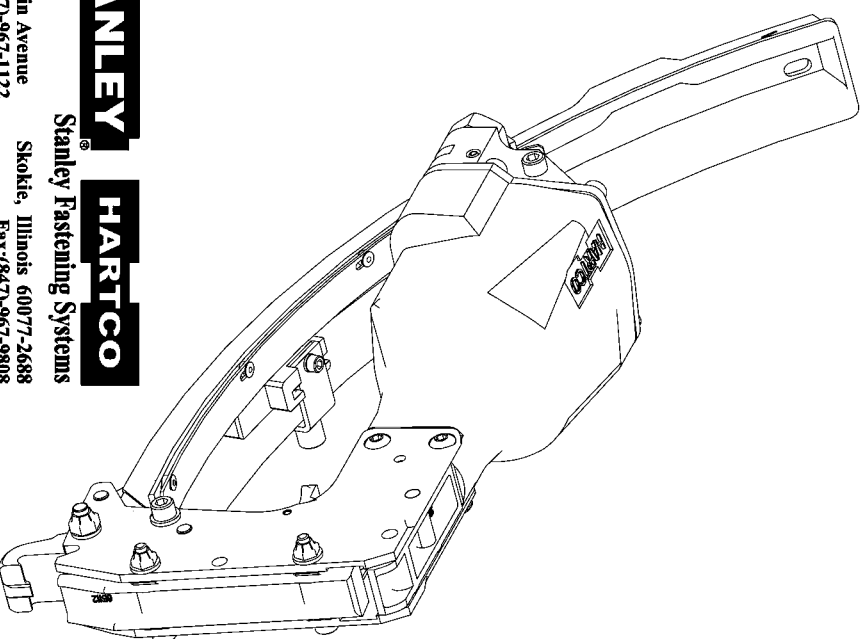

800

HARTCO CLINCHING TOOLS SERIES B PARTS LIST

MAIN VALVE ASSEMBLY
PART NO. HR-55047

PILOT VALVE ASSEMBLY
PART NO. HR-55328

FOLLOWER ASSEMBLY

SUSPENSION HANGER ASSEMBLY
PART NO. HR-55397

STANLEY

HARTCO

Stanley Fastening Systems

7707 Austin Avenue
Phone:(847)-967-1122

Skokie, Illinois 60077-2688
Fax:(847)-967-9808

Parts List for HR-85SBL Type 0

Item Number	Part Number	Description	Qty Required
3	HR-15000	BHCS 1/4-20 X 5/8	2
4	HR-15001	SHCS 1/4-20 X 3/4	4
5	HR-15004	PIN- DOWEL 1/8 X 7/8	2
6	HR-15005	PIN- ROLL 5/32 X 1	1
7	HR-15010	O-RING VITON 9/16 X	1
8	HR-15011	O-RING 1/4 X 3/8 X 1	1
9	HR-15014	O-RING 3/8 X 1/2 X 1	1
10	HR-15015	O-RING VITON 1 X 1 1	1
11	HR-15016	O-RING 2 7/8 X 3 X 1	1
12	HR-15017	O-RING 2 3/4 X 3 1/8	1
13	HR-15020	NUT- THIN JAM FLEXLO	1
14	HR-15023	NUT- FLEXLOC 1/4-20	2
15	HR-15028	SHCS 1/4-20 X 5/8	2
16	HR-15029	WASHER- LOCK 5/16 ID	1
17	HR-15031	WASHER- LOCK 1/4 ID	5
18	HR-15038	WASHER- FLAT 3/8 X 1	1
19	HR-15044	NUT- FLEXLOC 10-24	2
20	HR-15054	O-RING	1
21	HR-15061	BHCS 1/4-20 X 1/2	2
22	HR-15063	SHCS 1/4-20 X 1-1/4	1
23	HR-15235	SHSS 1/4 X 1 1/4	2
24	HR-55002	PIN - SIDE PLATE	2
25	HR-55008	LINK	2
26	HR-55009	PIN- DOWEL 5/16 X 1	1
27	HR-55012	TRIGGER COMPLETE	1
28	HR-55017	YOKE - PISTON ROD	1
29	HR-55018	PISTON PIN - ROLLER	1