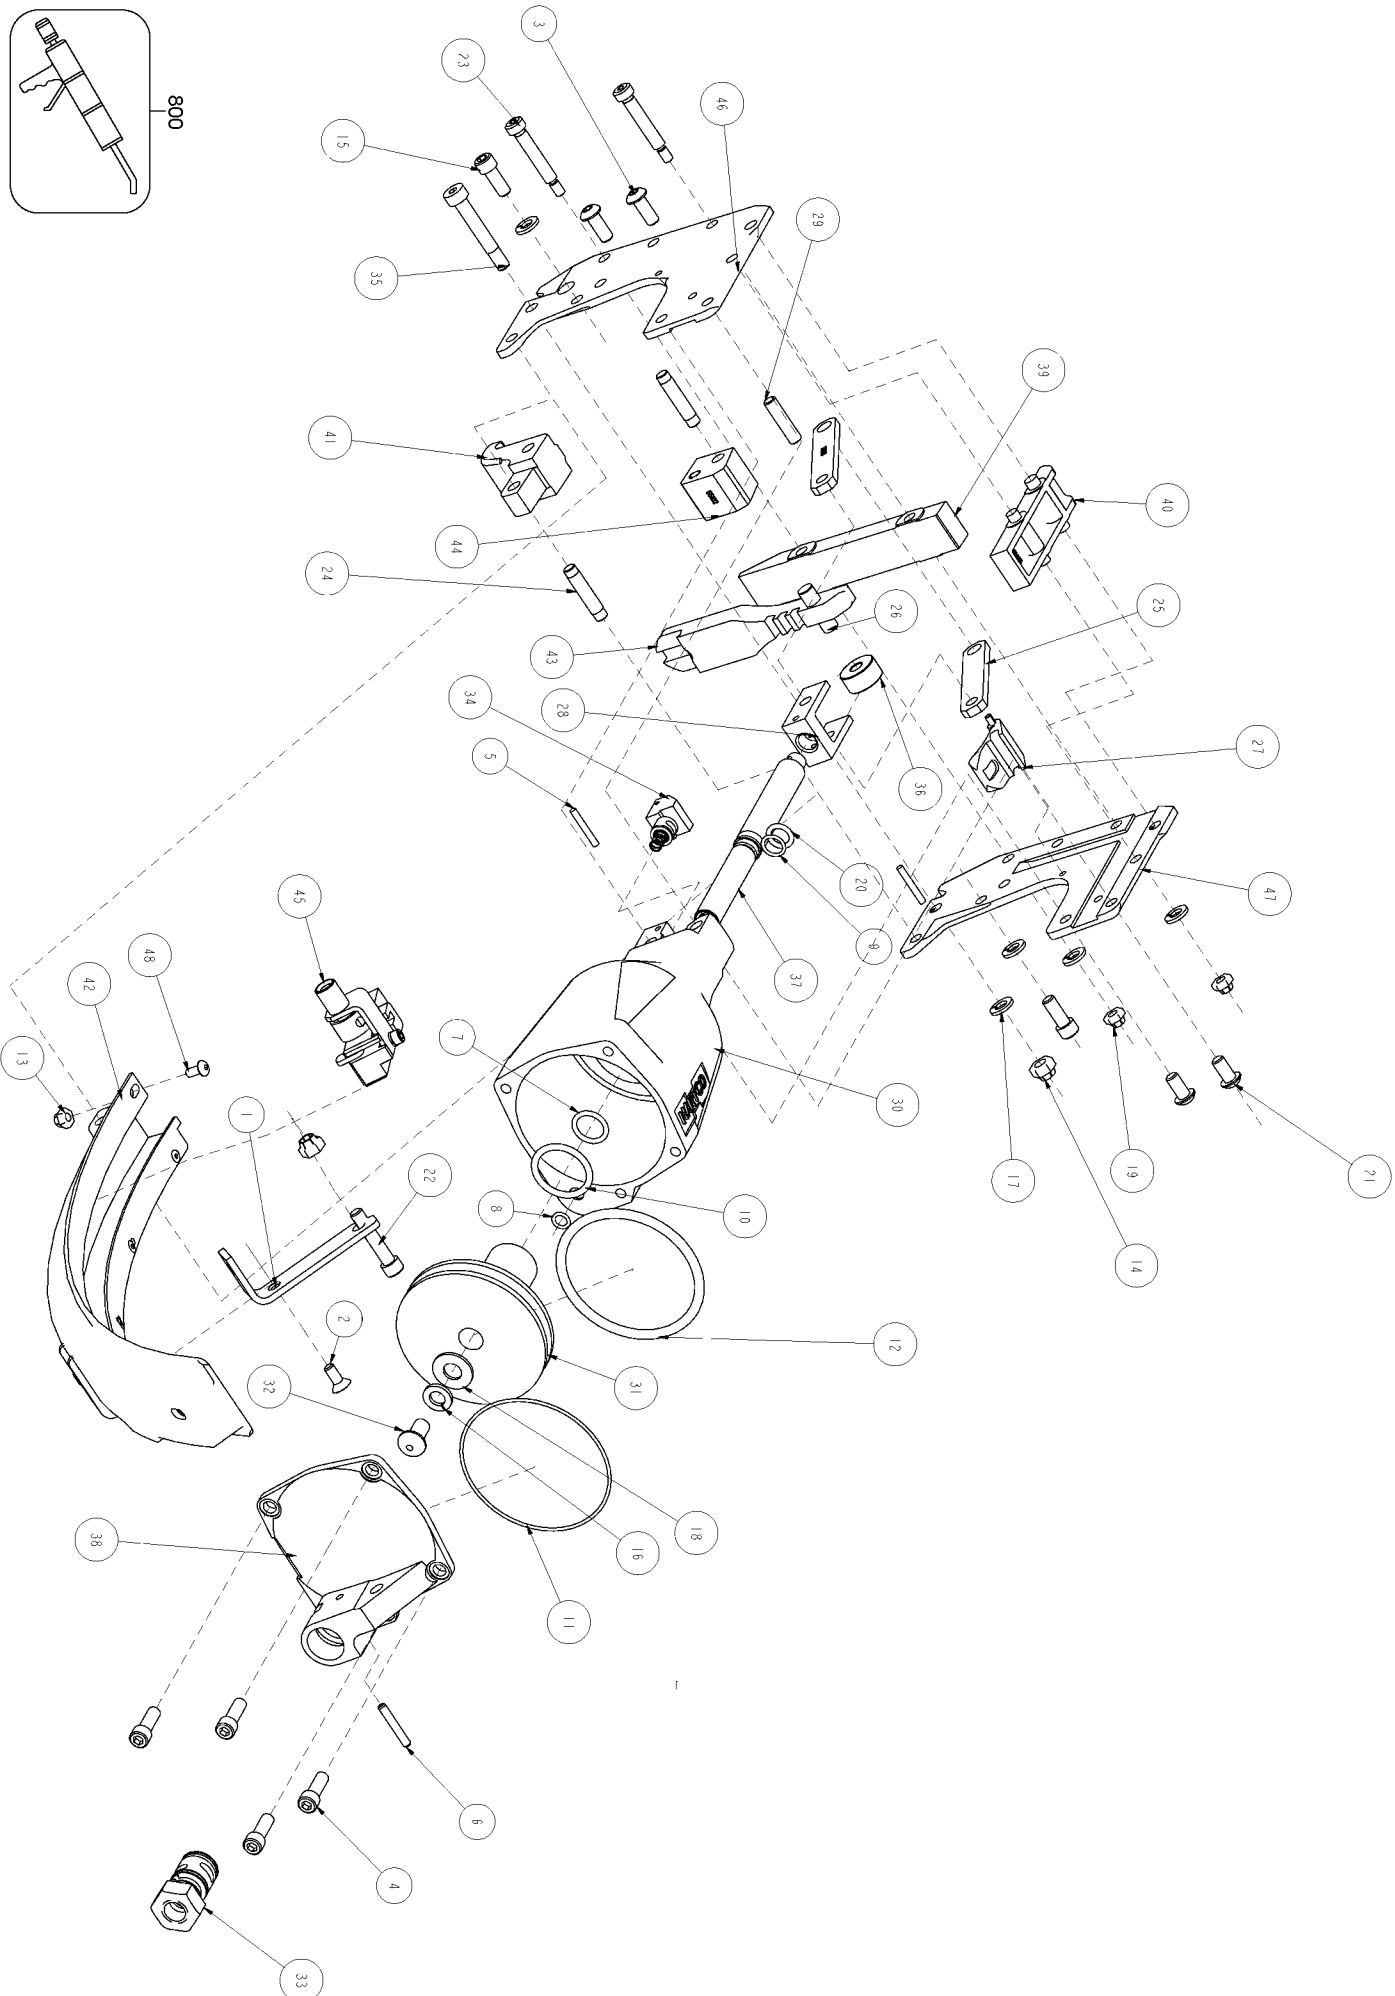

800

HARTCO CLINCHING TOOLS SERIES B PARTS LIST

MAIN VALVE ASSEMBLY
PART NO. HR-55047

PILOT VALVE ASSEMBLY
PART NO. HR-55328

FOLLOWER ASSEMBLY

SUSPENSION HANGER ASSEMBLY
PART NO. HR-55397

STANLEY

HARTCO

Stanley Fastening Systems

7707 Austin Avenue
Phone:(847)-967-1122

Skokie, Illinois 60077-2688
Fax:(847)-967-9808

Parts List for HR-85SBL Type 0

Item Number	Part Number	Description	Qty Required
3	HR-15000	BHCS 1/4-20 X 5/8	2
4	HR-15001	SHCS 1/4-20 X 3/4	4
5	HR-15004	PIN- DOWEL 1/8 X 7/8	2
6	HR-15005	PIN- ROLL 5/32 X 1	1
7	HR-15010	O-RING VITON 9/16 X	1
8	HR-15011	O-RING 1/4 X 3/8 X 1	1
9	HR-15014	O-RING 3/8 X 1/2 X 1	1
10	HR-15015	O-RING VITON 1 X 1 1	1
11	HR-15016	O-RING 2 7/8 X 3 X 1	1
12	HR-15017	O-RING 2 3/4 X 3 1/8	1
13	HR-15020	NUT- THIN JAM FLEXLO	1
14	HR-15023	NUT- FLEXLOC 1/4-20	2
15	HR-15028	SHCS 1/4-20 X 5/8	2
16	HR-15029	WASHER- LOCK 5/16 ID	1
17	HR-15031	WASHER- LOCK 1/4 ID	5
18	HR-15038	WASHER- FLAT 3/8 X 1	1
19	HR-15044	NUT- FLEXLOC 10-24	2
20	HR-15054	O-RING	1
21	HR-15061	BHCS 1/4-20 X 1/2	2
22	HR-15063	SHCS 1/4-20 X 1-1/4	1
23	HR-15235	SHSS 1/4 X 1 1/4	2
24	HR-55002	PIN - SIDE PLATE	2
25	HR-55008	LINK	2
26	HR-55009	PIN- DOWEL 5/16 X 1	1
27	HR-55012	TRIGGER COMPLETE	1
28	HR-55017	YOKE - PISTON ROD	1
29	HR-55018	PISTON PIN - ROLLER	1