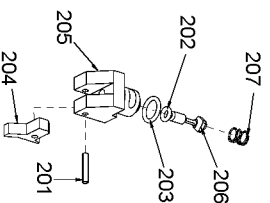

800

HARTCO CLINCHING TOOLS SERIES B PARTS LIST

MAIN VALVE ASSEMBLY
PART NO. HR-55047

PILOT VALVE ASSEMBLY
PART NO. HR-55328

FOLLOWER ASSEMBLY

SUSPENSION HANGER ASSEMBLY
PART NO. HR-55397

STANLEY

HARTCO

Stanley Fastening Systems

7707 Austin Avenue
Phone:(847)-967-1122

Skokie, Illinois 60077-2688
Fax:(847)-967-9808

Parts List for HR-85SBL Type 0

Item Number	Part Number	Description	Qty Required
3	HR-15000	BHCS 1/4-20 X 5/8	2
4	HR-15001	SHCS 1/4-20 X 3/4	4
5	HR-15004	PIN- DOWEL 1/8 X 7/8	2
6	HR-15005	PIN- ROLL 5/32 X 1	1
7	HR-15010	O-RING VITON 9/16 X	1
8	HR-15011	O-RING 1/4 X 3/8 X 1	1
9	HR-15014	O-RING 3/8 X 1/2 X 1	1
10	HR-15015	O-RING VITON 1 X 1 1	1
11	HR-15016	O-RING 2 7/8 X 3 X 1	1
12	HR-15017	O-RING 2 3/4 X 3 1/8	1
13	HR-15020	NUT- THIN JAM FLEXLO	1
14	HR-15023	NUT- FLEXLOC 1/4-20	2
15	HR-15028	SHCS 1/4-20 X 5/8	2
16	HR-15029	WASHER- LOCK 5/16 ID	1
17	HR-15031	WASHER- LOCK 1/4 ID	5
18	HR-15038	WASHER- FLAT 3/8 X 1	1
19	HR-15044	NUT- FLEXLOC 10-24	2
20	HR-15054	O-RING	1
21	HR-15061	BHCS 1/4-20 X 1/2	2
22	HR-15063	SHCS 1/4-20 X 1-1/4	1
23	HR-15235	SHSS 1/4 X 1 1/4	2
24	HR-55002	PIN - SIDE PLATE	2
25	HR-55008	LINK	2
26	HR-55009	PIN- DOWEL 5/16 X 1	1
27	HR-55012	TRIGGER COMPLETE	1
28	HR-55017	YOKE - PISTON ROD	1
29	HR-55018	PISTON PIN - ROLLER	1