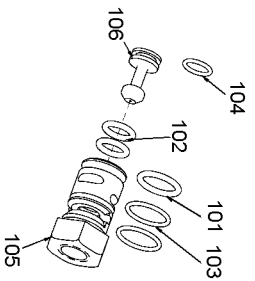

800

HARTCO CLINCHING TOOLS SERIES B PARTS LIST

MAIN VALVE ASSEMBLY
PART NO. HR-55047

PILOT VALVE ASSEMBLY
PART NO. HR-55328

FOLLOWER ASSEMBLY

SUSPENSION HANGER ASSEMBLY
PART NO. HR-55397

STANLEY

HARTCO

Stanley Fastening Systems

7707 Austin Avenue
Phone:(847)-967-1122

Skokie, Illinois 60077-2688
Fax:(847)-967-9808

Parts List for HR-85SBL Type 0

Item Number	Part Number	Description	Qty Required
3	HR-15000	BHCS 1/4-20 X 5/8	2
4	HR-15001	SHCS 1/4-20 X 3/4	4
5	HR-15004	PIN- DOWEL 1/8 X 7/8	2
6	HR-15005	PIN- ROLL 5/32 X 1	1
7	HR-15010	O-RING VITON 9/16 X	1
8	HR-15011	O-RING 1/4 X 3/8 X 1	1
9	HR-15014	O-RING 3/8 X 1/2 X 1	1
10	HR-15015	O-RING VITON 1 X 1 1	1
11	HR-15016	O-RING 2 7/8 X 3 X 1	1
12	HR-15017	O-RING 2 3/4 X 3 1/8	1
13	HR-15020	NUT- THIN JAM FLEXLO	1
14	HR-15023	NUT- FLEXLOC 1/4-20	2
15	HR-15028	SHCS 1/4-20 X 5/8	2
16	HR-15029	WASHER- LOCK 5/16 ID	1
17	HR-15031	WASHER- LOCK 1/4 ID	5
18	HR-15038	WASHER- FLAT 3/8 X 1	1
19	HR-15044	NUT- FLEXLOC 10-24	2
20	HR-15054	O-RING	1
21	HR-15061	BHCS 1/4-20 X 1/2	2
22	HR-15063	SHCS 1/4-20 X 1-1/4	1
23	HR-15235	SHSS 1/4 X 1 1/4	2
24	HR-55002	PIN - SIDE PLATE	2
25	HR-55008	LINK	2
26	HR-55009	PIN- DOWEL 5/16 X 1	1
27	HR-55012	TRIGGER COMPLETE	1
28	HR-55017	YOKE - PISTON ROD	1
29	HR-55018	PISTON PIN - ROLLER	1