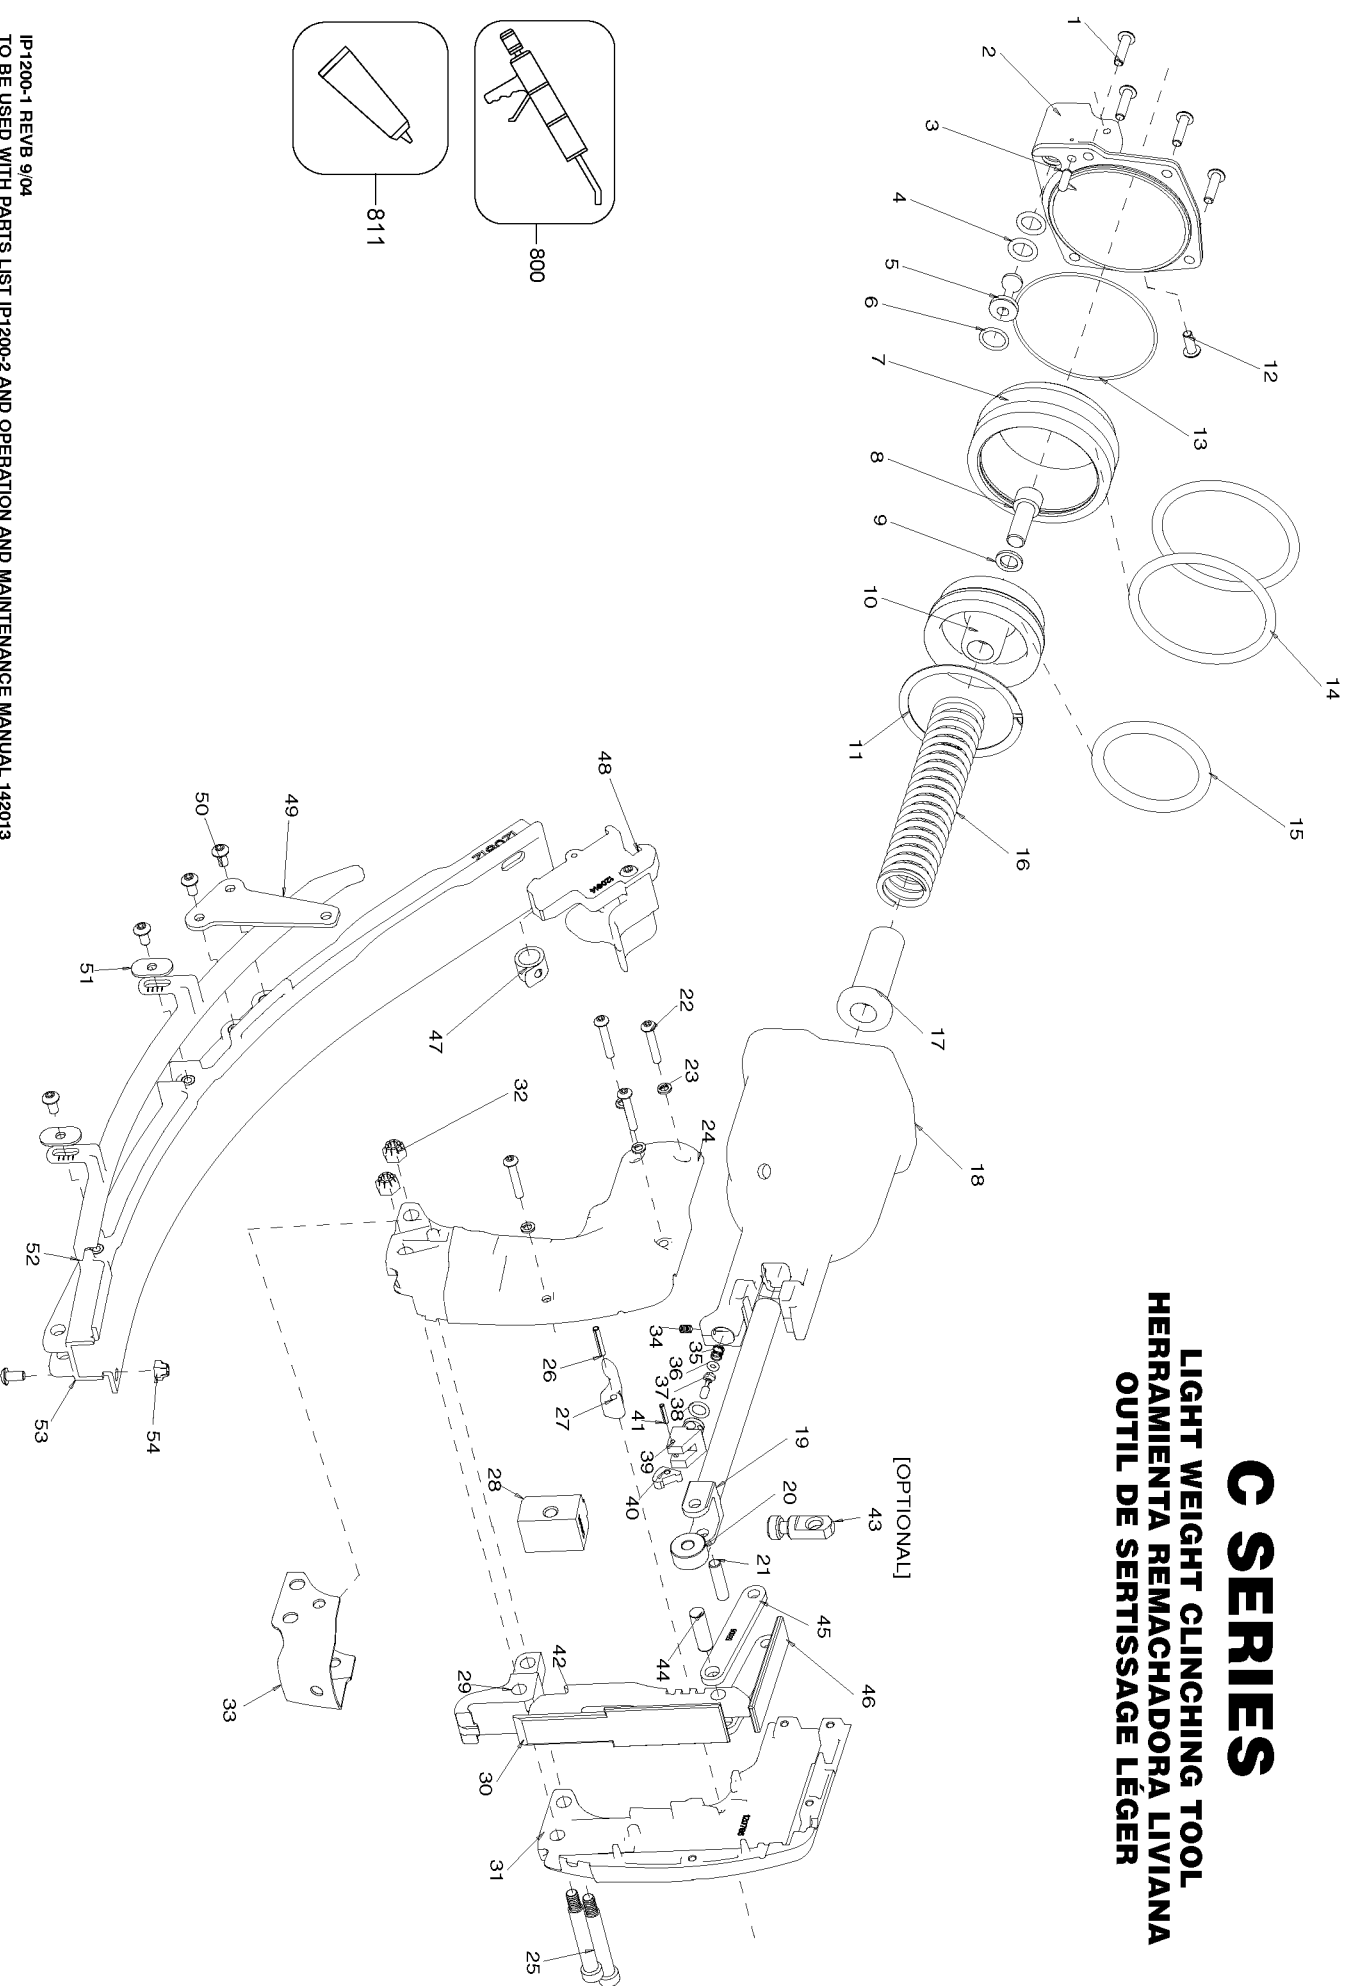

## Parts List for HR-85C-110 Type 0

Item Number	Part Number	Description	Qty Required
1	TL710210	SOCKET HEAD CAP SCRE	4
2	120823	CAP AS MACHINE	1
3	SC01	ROLLER PIN	1
4	134470	O-RING- VITON-111	1
5	120820	PISTON- VALVE	1
6	134469	O-RING- BUNA-N-014	1
7	136059	PISTON- FLOATING	1
8	HR-15253	SHCS 3/8-16 X 1 W/ P	1
9	141910	SHIM- 3/8ID X 1/16 T	1
10	141763	PISTON	1
11	134507-S	RING- PETAINER 2.5 O	1
12	HR-16064	BHCS 10-24 X 1/2	1
13	HR-15017	O-RING 2 3/4 X 3 1/8	1
14	HR-15016	O-RING 2 7/8 X 3 X 1	1
15	851539	O-RING-2.039X.253	1
16	120819	SPRING- PISTON	1
17	120831	GUIDE- PISTON ROD	1
18	120815	HOUSING AS MACHINE	1
19	140334	ROD- PISTON	1
20	HR-55103	ROLLER	1
21	HR-55018	PISTON PIN - ROLLER	1
22	141907	BHCS- #8-32 X 1 LG	1
23	HR-15032	WASHER- LOCK #8	1
24	120785	SIDE PLATE 1	1
25	HR-15143	SHSS 5/16 X 1 3/4	1
26	SC05	PIN- ROLL	1
27	141648	TRIGGER- STRAIGHTEN	1

## Parts List for HR-85C-110 Type 0

Item Number	Part Number	Description	Qty Required
28	128918	BLADE GUIDE- HR86C-1	1
29	134449	ANVIL- MOD66C-110 /	1
30	120788	PLATE- FRONT WEAR	1
31	120786	SIDE PLATE 2	1
32	141935	NUT- HEAVY THICK NYL	1
33	141762	GUARD (SHROUD)	1
34	142012	SET SCREW- OVAL POIN	1
35	HR-55016	SPRING CL-CC	1
36	HR-15008	O-RING 1/8 X 1/4 X 1	1
37	HR-55015	VALVE STEM CL-CC	1
38	HR-15009	O-RING 5/16 X 7/16 X	1
39	HR-55014	PILOT VALVE BODY CL-	1
40	132410	LEVEL- VALVE	1
41	HR-15002	PIN- ROLL 3/32 x 1/2	1
42	HR-65111-04	BLADE	1
43	134521	HANGER- CL TOOL	1
44	HR-55009	PIN- DOWEL 5/16 X 1	1
45	HR-55008	LINK	1
46	120787	PLATE- TOP WEAR	1
47	134482	NEGATOR SPRING CL	1
48	120814	ASSEMBLY- FOLLOWER	1
49	120810	BRACKET- MAGAZINE	1
50	TL770106	BHCS #10-32 X 3/8 W/	1
51	134712	WASHER- RECTANGLE	1
52	120813	COVER- MAGAZINE	1
53	120812	MAGAZINE C SERIES	1
54	HR-15049	NUT- FLEXLOC 10-32	1

## Parts List for HR-85C-110 Type 0

Item Number	Part Number	Description	Qty Required
800	100653	LUBE (2CC)	1
800	100679	LUBE (1LB.CAN)	1
811	851385	LOCTITE	1
811	851325	LOCTITE	1