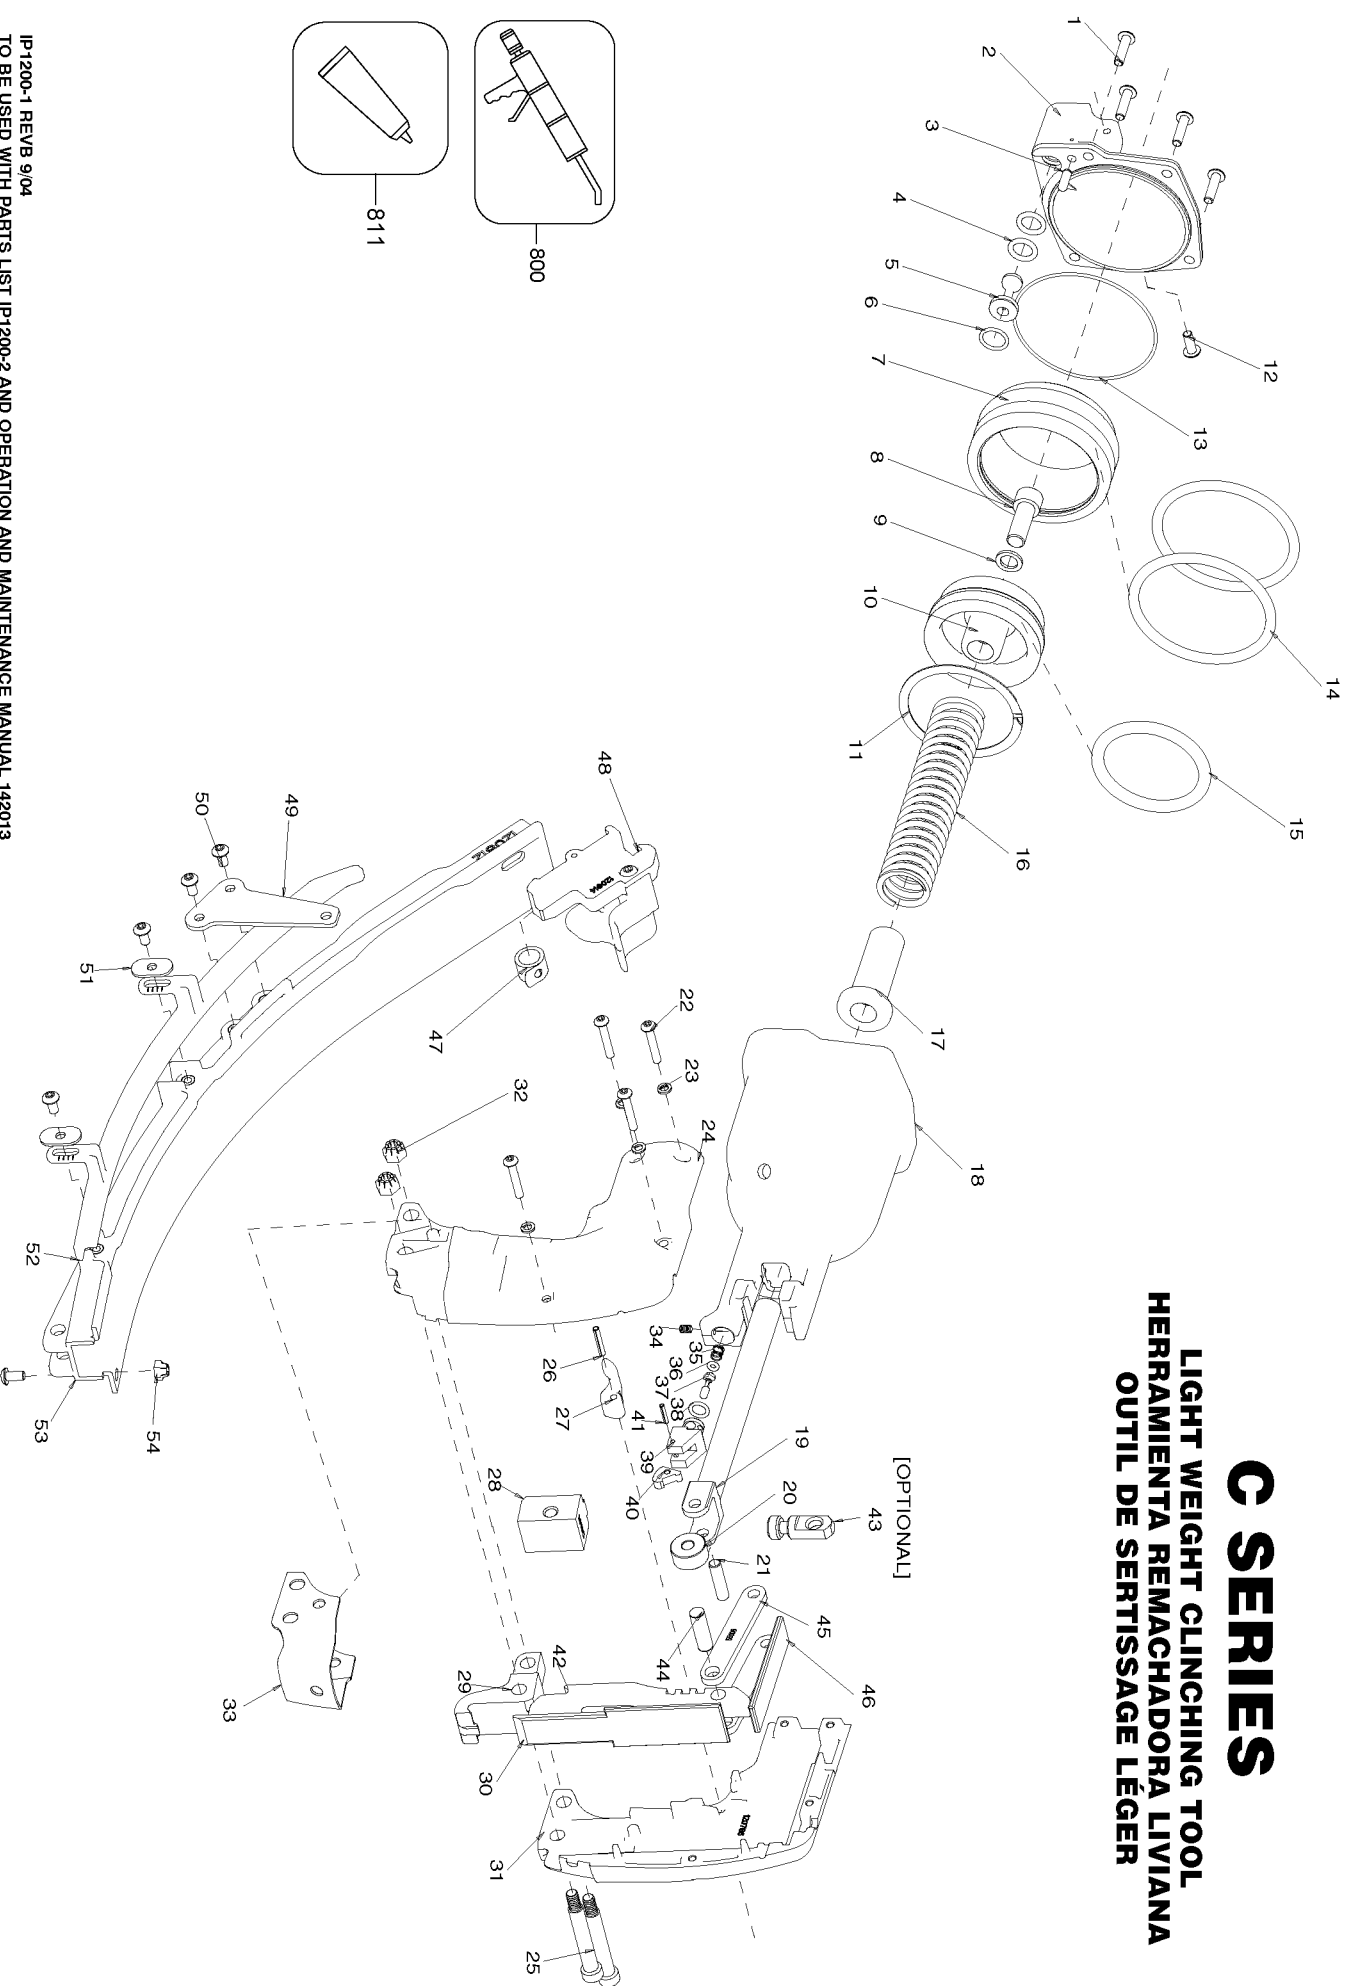

## Parts List for HR-85C-100 Type 0

Item Number	Part Number	Description	Qty Required
1	TL710210	SOCKET HEAD CAP SCRE	4
2	120823	CAP AS MACHINE	1
3	SC01	ROLLER PIN	1
4	134470	O-RING- VITON-111	1
5	120820	PISTON- VALVE	1
6	134469	O-RING- BUNA-N-014	1
7	136059	PISTON- FLOATING	1
8	HR-15253	SHCS 3/8-16 X 1 W/ P	1
9	141910	SHIM- 3/8ID X 1/16 T	1
10	141763	PISTON	1
11	134507-S	RING- PETAINER 2.5 O	1
12	HR-16064	BHCS 10-24 X 1/2	1
13	HR-15017	O-RING 2 3/4 X 3 1/8	1
14	HR-15016	O-RING 2 7/8 X 3 X 1	1
15	851539	O-RING-2.039X.253	1
16	120819	SPRING- PISTON	1
17	120831	GUIDE- PISTON ROD	1
18	120815	HOUSING AS MACHINE	1
19	140334	ROD- PISTON	1
20	HR-55103	ROLLER	1
21	HR-55018	PISTON PIN - ROLLER	1
22	141907	BHCS- #8-32 X 1 LG	1
23	HR-15032	WASHER- LOCK #8	1
24	120785	SIDE PLATE 1	1
25	HR-15143	SHSS 5/16 X 1 3/4	1
26	SC05	PIN- ROLL	1
27	141648	TRIGGER- STRAIGHTEN	1

## Parts List for HR-85C-100 Type 0

Item Number	Part Number	Description	Qty Required
28	128918	BLADE GUIDE- HR86C-1	1
29	134449	ANVIL- MOD66C-110 /	1
30	120788	PLATE- FRONT WEAR	1
31	120786	SIDE PLATE 2	1
32	141935	NUT- HEAVY THICK NYL	1
33	141762	GUARD (SHROUD)	1
34	142012	SET SCREW- OVAL POIN	1
35	HR-55016	SPRING CL-CC	1
36	HR-15008	O-RING 1/8 X 1/4 X 1	1
37	HR-55015	VALVE STEM CL-CC	1
38	HR-15009	O-RING 5/16 X 7/16 X	1
39	HR-55014	PILOT VALVE BODY CL-	1
40	132410	LEVEL- VALVE	1
41	HR-15002	PIN- ROLL 3/32 x 1/2	1
42	HR-65111-05	BLADE	1
43	134521	HANGER- CL TOOL	1
44	HR-55009	PIN- DOWEL 5/16 X 1	1
45	HR-55008	LINK	1
46	120787	PLATE- TOP WEAR	1
47	134482	NEGATOR SPRING CL	1
48	120814	ASSEMBLY- FOLLOWER	1
49	120810	BRACKET- MAGAZINE	1
50	TL770106	BHCS #10-32 X 3/8 W/	1
51	134712	WASHER- RECTANGLE	1
52	120813	COVER- MAGAZINE	1
53	120812	MAGAZINE C SERIES	1
54	HR-15049	NUT- FLEXLOC 10-32	1

## Parts List for HR-85C-100 Type 0

Item Number	Part Number	Description	Qty Required
800	100653	LUBE (2CC)	1
800	100679	LUBE (1LB.CAN)	1
811	851385	LOCTITE	1
811	851325	LOCTITE	1