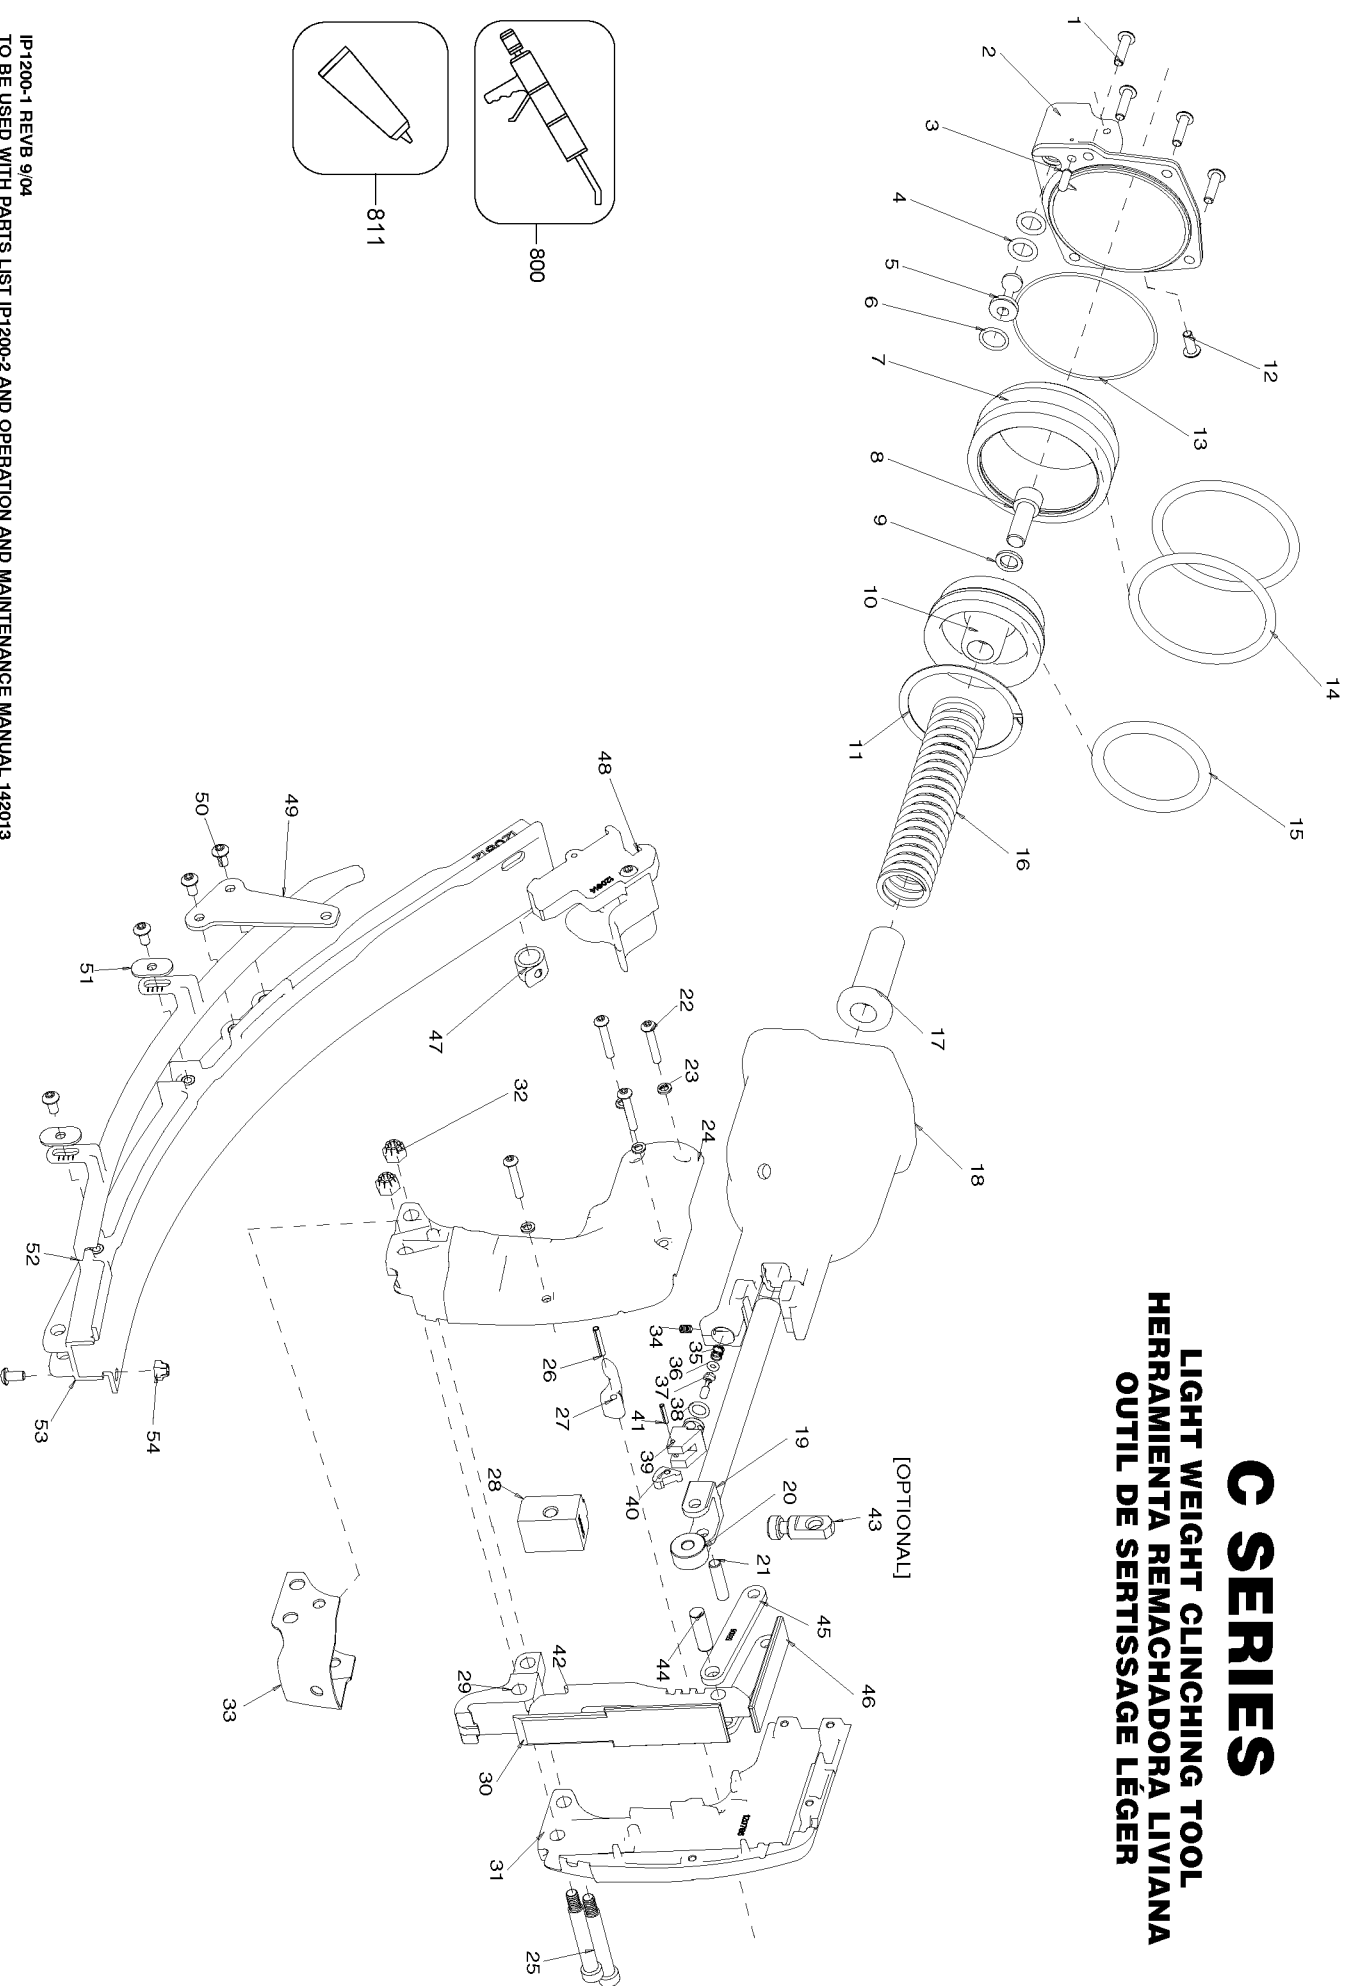

## Parts List for HR-66C-100 Type 0

Item Number	Part Number	Description	Qty Required
1	TL710210	SOCKET HEAD CAP SCRE	4
2	120823	CAP AS MACHINE	1
3	SC01	ROLLER PIN	1
4	134470	O-RING- VITON-111	1
5	120820	PISTON- VALVE	1
6	134469	O-RING- BUNA-N-014	1
7	136059	PISTON- FLOATING	1
8	HR-15253	SHCS 3/8-16 X 1 W/ P	1
9	141910	SHIM- 3/8ID X 1/16 T	1
10	141763	PISTON	1
11	134507-S	RING- PETAINER 2.5 O	1
12	HR-16064	BHCS 10-24 X 1/2	1
13	HR-15017	O-RING 2 3/4 X 3 1/8	1
14	HR-15016	O-RING 2 7/8 X 3 X 1	1
15	851539	O-RING-2.039X.253	1
16	120819	SPRING- PISTON	1
17	120831	GUIDE- PISTON ROD	1
18	120815	HOUSING AS MACHINE	1
19	140334	ROD- PISTON	1
20	HR-55103	ROLLER	1
21	HR-55018	PISTON PIN - ROLLER	1
22	141907	BHCS- #8-32 X 1 LG	1
23	HR-15032	WASHER- LOCK #8	1
24	120785	SIDE PLATE 1	1
25	HR-15143	SHSS 5/16 X 1 3/4	1
26	SC05	PIN- ROLL	1
27	141648	TRIGGER- STRAIGHTEN	1

## Parts List for HR-66C-100 Type 0

Item Number	Part Number	Description	Qty Required
28	128886	GUIDE- BLADE MODEL 6	1
29	134455	ANVIL- MOD. 66C-100	1
30	120788	PLATE- FRONT WEAR	1
31	120786	SIDE PLATE 2	1
32	141935	NUT- HEAVY THICK NYL	1
33	141762	GUARD (SHROUD)	1
34	142012	SET SCREW- OVAL POIN	1
35	HR-55016	SPRING CL-CC	1
36	HR-15008	O-RING 1/8 X 1/4 X 1	1
37	HR-55015	VALVE STEM CL-CC	1
38	HR-15009	O-RING 5/16 X 7/16 X	1
39	HR-55014	PILOT VALVE BODY CL-	1
40	132410	LEVEL- VALVE	1
41	HR-15002	PIN- ROLL 3/32 x 1/2	1
42	HR-65111-10	BLADE	1
43	134521	HANGER- CL TOOL	1
44	HR-55009	PIN- DOWEL 5/16 X 1	1
45	HR-55008	LINK	1
46	120787	PLATE- TOP WEAR	1
47	134482	NEGATOR SPRING CL	1
48	120814	ASSEMBLY- FOLLOWER	1
49	120810	BRACKET- MAGAZINE	1
50	TL770106	BHCS #10-32 X 3/8 W/	1
51	134712	WASHER- RECTANGLE	1
52	120813	COVER- MAGAZINE	1
53	120812	MAGAZINE C SERIES	1
54	HR-15049	NUT- FLEXLOC 10-32	1

## Parts List for HR-66C-100 Type 0

Item Number	Part Number	Description	Qty Required
800	100653	LUBE (2CC)	1
800	100679	LUBE (1LB.CAN)	1
811	851385	LOCTITE	1
811	851325	LOCTITE	1