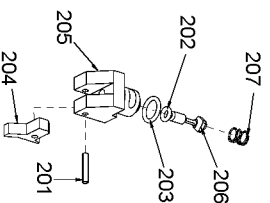

800

HARTCO CLINCHING TOOLS SERIES B PARTS LIST

MAIN VALVE ASSEMBLY
PART NO. HR-55047

PILOT VALVE ASSEMBLY
PART NO. HR-55328

FOLLOWER ASSEMBLY

SUSPENSION HANGER ASSEMBLY
PART NO. HR-55397

STANLEY

HARTCO

Stanley Fastening Systems

7707 Austin Avenue
Phone:(847)-967-1122

Skokie, Illinois 60077-2688
Fax:(847)-967-9808

Parts List for HR-65BSH Type 0

Item Number	Part Number	Description	Qty Required
3	HR-15000	BHCS 1/4-20 X 5/8	2
4	HR-15001	SHCS 1/4-20 X 3/4	4
5	HR-15004	PIN- DOWEL 1/8 X 7/8	2
6	HR-15005	PIN- ROLL 5/32 X 1	1
7	HR-15010	O-RING VITON 9/16 X	1
8	HR-15011	O-RING 1/4 X 3/8 X 1	1
9	HR-15014	O-RING 3/8 X 1/2 X 1	1
10	HR-15015	O-RING VITON 1 X 1 1	1
11	HR-15016	O-RING 2 7/8 X 3 X 1	1
12	HR-15017	O-RING 2 3/4 X 3 1/8	1
13	HR-15020	NUT- THIN JAM FLEXLO	1
14	HR-15023	NUT- FLEXLOC 1/4-20	2
15	HR-15028	SHCS 1/4-20 X 5/8	2
16	HR-15029	WASHER- LOCK 5/16 ID	1
17	HR-15031	WASHER- LOCK 1/4 ID	5
18	HR-15038	WASHER- FLAT 3/8 X 1	1
19	HR-15044	NUT- FLEXLOC 10-24	2
20	HR-15054	O-RING	1
21	HR-15061	BHCS 1/4-20 X 1/2	2
22	HR-15063	SHCS 1/4-20 X 1-1/4	1
23	HR-15235	SHSS 1/4 X 1 1/4	2
24	HR-55002	PIN - SIDE PLATE	2
25	HR-55008	LINK	2
26	HR-55009	PIN- DOWEL 5/16 X 1	1
27	HR-55012	TRIGGER COMPLETE	1
28	HR-55017	YOKE - PISTON ROD	1
29	HR-55018	PISTON PIN - ROLLER	1