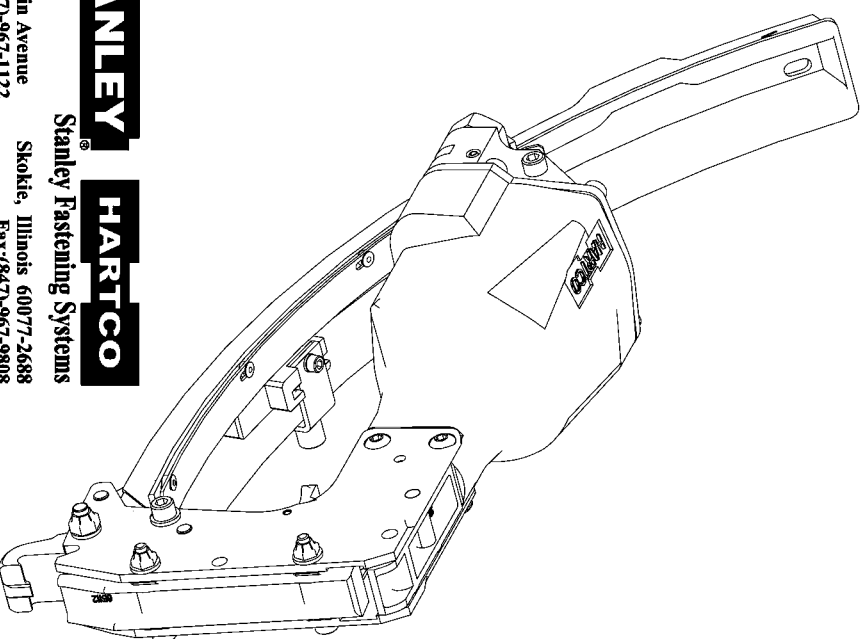

800

HARTCO CLINCHING TOOLS SERIES B PARTS LIST

MAIN VALVE ASSEMBLY
PART NO. HR-55047

PILOT VALVE ASSEMBLY
PART NO. HR-55328

FOLLOWER ASSEMBLY

SUSPENSION HANGER ASSEMBLY
PART NO. HR-55397

STANLEY

HARTCO

Stanley Fastening Systems

7707 Austin Avenue
Phone:(847)-967-1122

Skokie, Illinois 60077-2688
Fax:(847)-967-9808

Parts List for HR-65BSH Type 0

Item Number	Part Number	Description	Qty Required
3	HR-15000	BHCS 1/4-20 X 5/8	2
4	HR-15001	SHCS 1/4-20 X 3/4	4
5	HR-15004	PIN- DOWEL 1/8 X 7/8	2
6	HR-15005	PIN- ROLL 5/32 X 1	1
7	HR-15010	O-RING VITON 9/16 X	1
8	HR-15011	O-RING 1/4 X 3/8 X 1	1
9	HR-15014	O-RING 3/8 X 1/2 X 1	1
10	HR-15015	O-RING VITON 1 X 1 1	1
11	HR-15016	O-RING 2 7/8 X 3 X 1	1
12	HR-15017	O-RING 2 3/4 X 3 1/8	1
13	HR-15020	NUT- THIN JAM FLEXLO	1
14	HR-15023	NUT- FLEXLOC 1/4-20	2
15	HR-15028	SHCS 1/4-20 X 5/8	2
16	HR-15029	WASHER- LOCK 5/16 ID	1
17	HR-15031	WASHER- LOCK 1/4 ID	5
18	HR-15038	WASHER- FLAT 3/8 X 1	1
19	HR-15044	NUT- FLEXLOC 10-24	2
20	HR-15054	O-RING	1
21	HR-15061	BHCS 1/4-20 X 1/2	2
22	HR-15063	SHCS 1/4-20 X 1-1/4	1
23	HR-15235	SHSS 1/4 X 1 1/4	2
24	HR-55002	PIN - SIDE PLATE	2
25	HR-55008	LINK	2
26	HR-55009	PIN- DOWEL 5/16 X 1	1
27	HR-55012	TRIGGER COMPLETE	1
28	HR-55017	YOKE - PISTON ROD	1
29	HR-55018	PISTON PIN - ROLLER	1