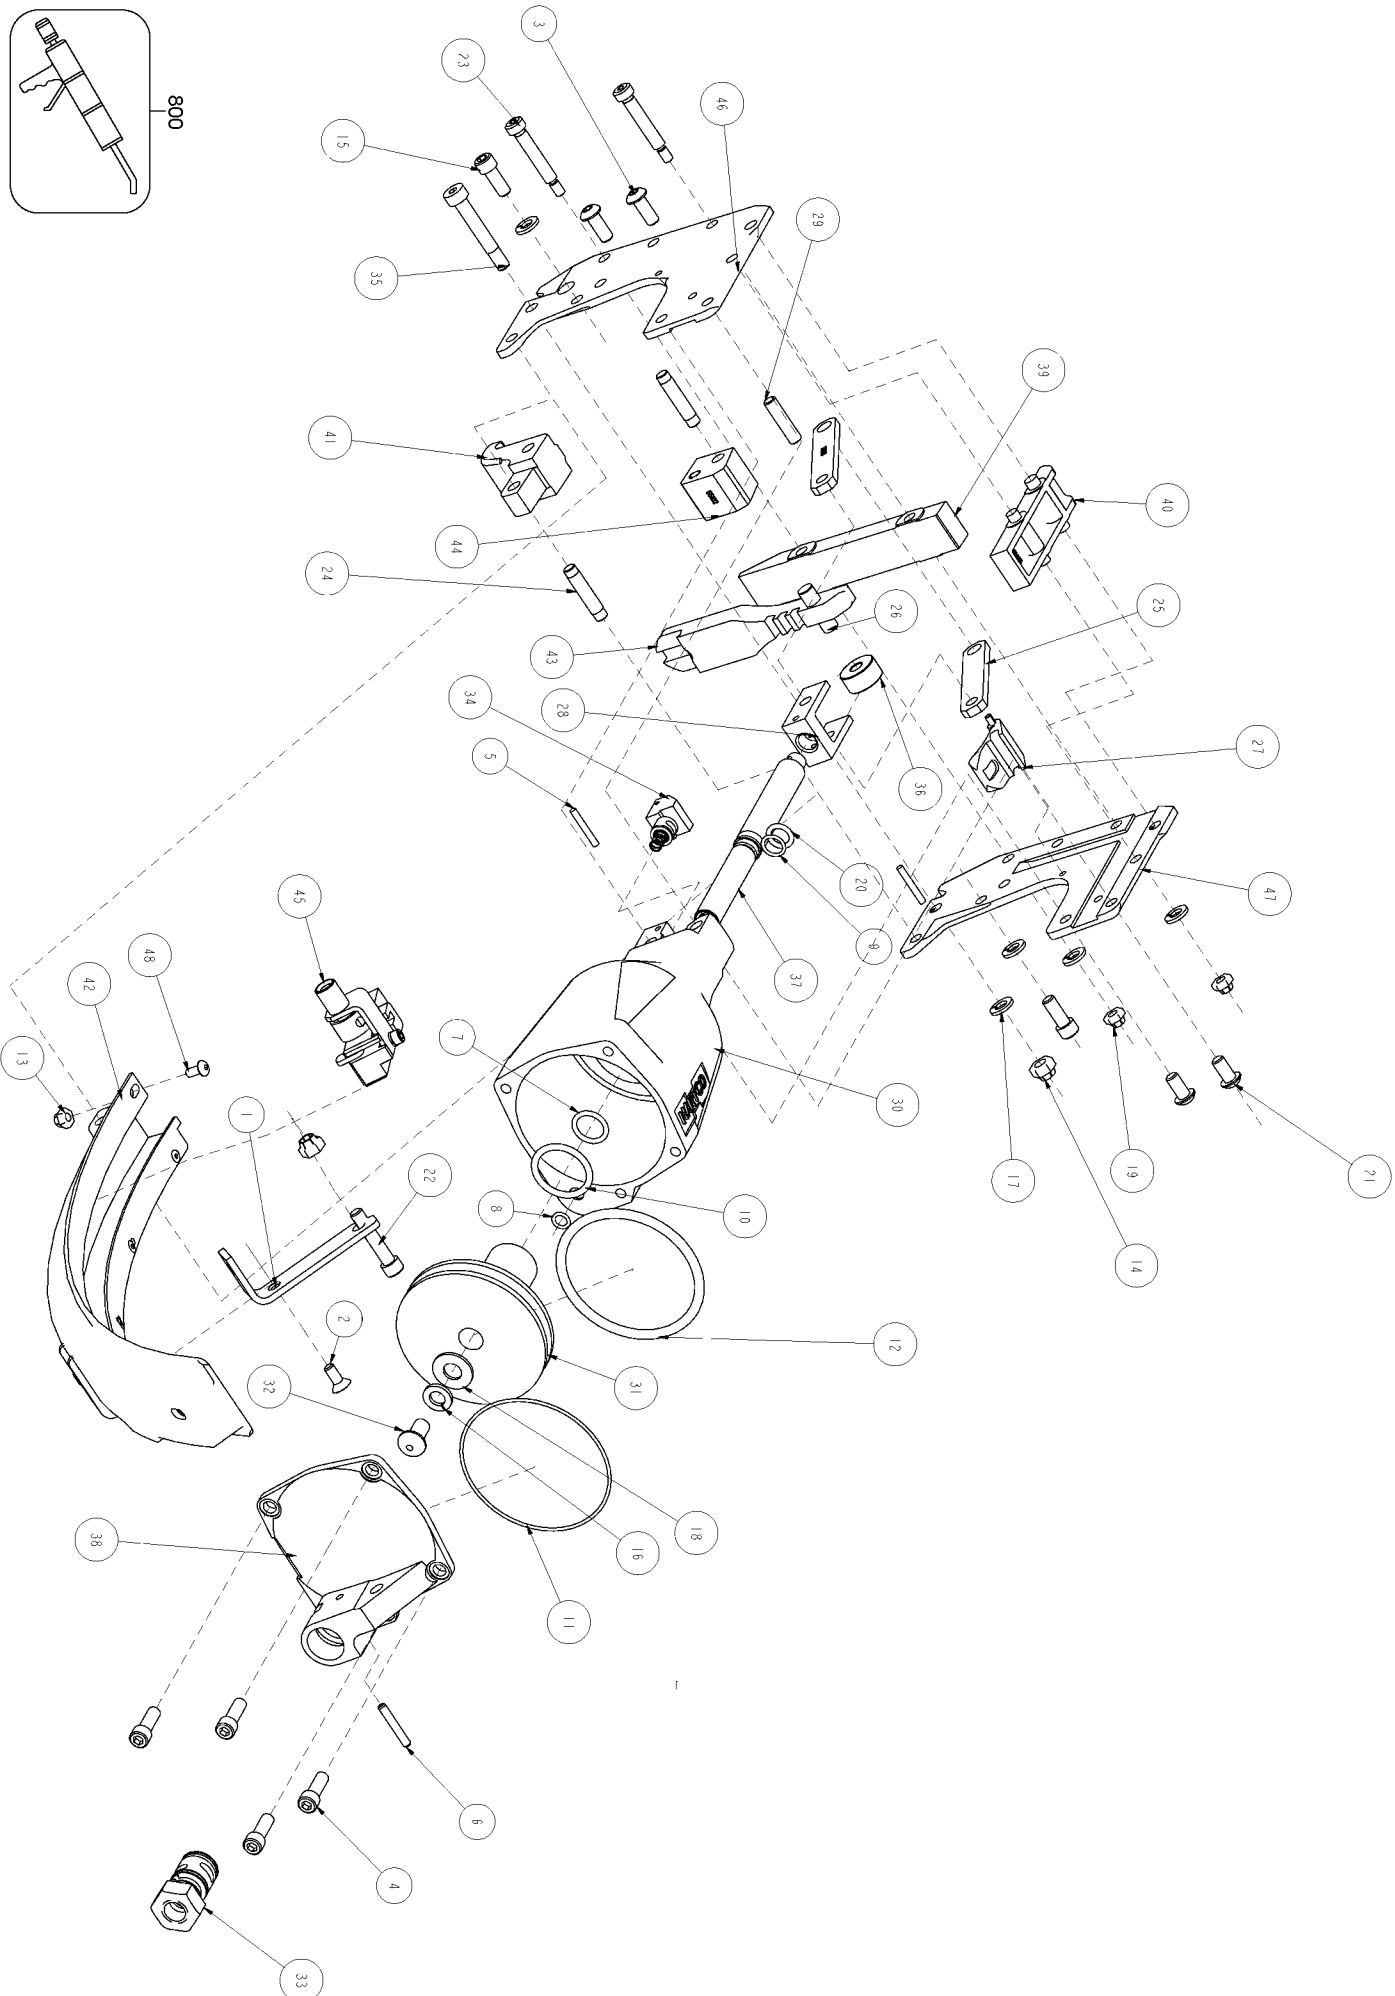

800

HARTCO CLINCHING TOOLS SERIES B PARTS LIST

MAIN VALVE ASSEMBLY
PART NO. HR-55047

PILOT VALVE ASSEMBLY
PART NO. HR-55328

FOLLOWER ASSEMBLY

SUSPENSION HANGER ASSEMBLY
PART NO. HR-55397

STANLEY

HARTCO

Stanley Fastening Systems

7707 Austin Avenue
Phone:(847)-967-1122

Skokie, Illinois 60077-2688
Fax:(847)-967-9808

Parts List for HR-65BSH Type 0

Item Number	Part Number	Description	Qty Required
3	HR-15000	BHCS 1/4-20 X 5/8	2
4	HR-15001	SHCS 1/4-20 X 3/4	4
5	HR-15004	PIN- DOWEL 1/8 X 7/8	2
6	HR-15005	PIN- ROLL 5/32 X 1	1
7	HR-15010	O-RING VITON 9/16 X	1
8	HR-15011	O-RING 1/4 X 3/8 X 1	1
9	HR-15014	O-RING 3/8 X 1/2 X 1	1
10	HR-15015	O-RING VITON 1 X 1 1	1
11	HR-15016	O-RING 2 7/8 X 3 X 1	1
12	HR-15017	O-RING 2 3/4 X 3 1/8	1
13	HR-15020	NUT- THIN JAM FLEXLO	1
14	HR-15023	NUT- FLEXLOC 1/4-20	2
15	HR-15028	SHCS 1/4-20 X 5/8	2
16	HR-15029	WASHER- LOCK 5/16 ID	1
17	HR-15031	WASHER- LOCK 1/4 ID	5
18	HR-15038	WASHER- FLAT 3/8 X 1	1
19	HR-15044	NUT- FLEXLOC 10-24	2
20	HR-15054	O-RING	1
21	HR-15061	BHCS 1/4-20 X 1/2	2
22	HR-15063	SHCS 1/4-20 X 1-1/4	1
23	HR-15235	SHSS 1/4 X 1 1/4	2
24	HR-55002	PIN - SIDE PLATE	2
25	HR-55008	LINK	2
26	HR-55009	PIN- DOWEL 5/16 X 1	1
27	HR-55012	TRIGGER COMPLETE	1
28	HR-55017	YOKE - PISTON ROD	1
29	HR-55018	PISTON PIN - ROLLER	1