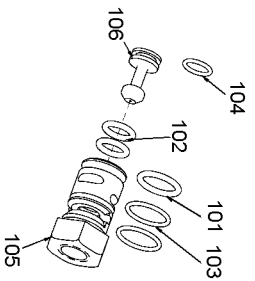

800

HARTCO CLINCHING TOOLS SERIES B PARTS LIST

MAIN VALVE ASSEMBLY
PART NO. HR-55047

PILOT VALVE ASSEMBLY
PART NO. HR-55328

FOLLOWER ASSEMBLY

SUSPENSION HANGER ASSEMBLY
PART NO. HR-55397

STANLEY

HARTCO

Stanley Fastening Systems

7707 Austin Avenue
Phone:(847)-967-1122

Skokie, Illinois 60077-2688
Fax:(847)-967-9808

Parts List for HR-65BSH Type 0

Item Number	Part Number	Description	Qty Required
3	HR-15000	BHCS 1/4-20 X 5/8	2
4	HR-15001	SHCS 1/4-20 X 3/4	4
5	HR-15004	PIN- DOWEL 1/8 X 7/8	2
6	HR-15005	PIN- ROLL 5/32 X 1	1
7	HR-15010	O-RING VITON 9/16 X	1
8	HR-15011	O-RING 1/4 X 3/8 X 1	1
9	HR-15014	O-RING 3/8 X 1/2 X 1	1
10	HR-15015	O-RING VITON 1 X 1 1	1
11	HR-15016	O-RING 2 7/8 X 3 X 1	1
12	HR-15017	O-RING 2 3/4 X 3 1/8	1
13	HR-15020	NUT- THIN JAM FLEXLO	1
14	HR-15023	NUT- FLEXLOC 1/4-20	2
15	HR-15028	SHCS 1/4-20 X 5/8	2
16	HR-15029	WASHER- LOCK 5/16 ID	1
17	HR-15031	WASHER- LOCK 1/4 ID	5
18	HR-15038	WASHER- FLAT 3/8 X 1	1
19	HR-15044	NUT- FLEXLOC 10-24	2
20	HR-15054	O-RING	1
21	HR-15061	BHCS 1/4-20 X 1/2	2
22	HR-15063	SHCS 1/4-20 X 1-1/4	1
23	HR-15235	SHSS 1/4 X 1 1/4	2
24	HR-55002	PIN - SIDE PLATE	2
25	HR-55008	LINK	2
26	HR-55009	PIN- DOWEL 5/16 X 1	1
27	HR-55012	TRIGGER COMPLETE	1
28	HR-55017	YOKE - PISTON ROD	1
29	HR-55018	PISTON PIN - ROLLER	1