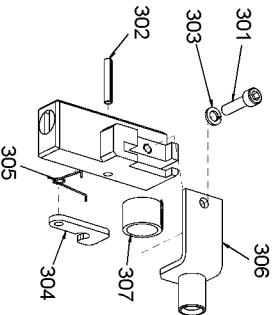

800

HARTCO CLINCHING TOOLS SERIES B PARTS LIST

MAIN VALVE ASSEMBLY
PART NO. HR-55047

PILOT VALVE ASSEMBLY
PART NO. HR-55328

FOLLOWER ASSEMBLY

SUSPENSION HANGER ASSEMBLY
PART NO. HR-55397

STANLEY

HARTCO

Stanley Fastening Systems

7707 Austin Avenue
Phone:(847)-967-1122

Skokie, Illinois 60077-2688
Fax:(847)-967-9808

Parts List for HR-65BSH Type 0

Item Number	Part Number	Description	Qty Required
3	HR-15000	BHCS 1/4-20 X 5/8	2
4	HR-15001	SHCS 1/4-20 X 3/4	4
5	HR-15004	PIN- DOWEL 1/8 X 7/8	2
6	HR-15005	PIN- ROLL 5/32 X 1	1
7	HR-15010	O-RING VITON 9/16 X	1
8	HR-15011	O-RING 1/4 X 3/8 X 1	1
9	HR-15014	O-RING 3/8 X 1/2 X 1	1
10	HR-15015	O-RING VITON 1 X 1 1	1
11	HR-15016	O-RING 2 7/8 X 3 X 1	1
12	HR-15017	O-RING 2 3/4 X 3 1/8	1
13	HR-15020	NUT- THIN JAM FLEXLO	1
14	HR-15023	NUT- FLEXLOC 1/4-20	2
15	HR-15028	SHCS 1/4-20 X 5/8	2
16	HR-15029	WASHER- LOCK 5/16 ID	1
17	HR-15031	WASHER- LOCK 1/4 ID	5
18	HR-15038	WASHER- FLAT 3/8 X 1	1
19	HR-15044	NUT- FLEXLOC 10-24	2
20	HR-15054	O-RING	1
21	HR-15061	BHCS 1/4-20 X 1/2	2
22	HR-15063	SHCS 1/4-20 X 1-1/4	1
23	HR-15235	SHSS 1/4 X 1 1/4	2
24	HR-55002	PIN - SIDE PLATE	2
25	HR-55008	LINK	2
26	HR-55009	PIN- DOWEL 5/16 X 1	1
27	HR-55012	TRIGGER COMPLETE	1
28	HR-55017	YOKE - PISTON ROD	1
29	HR-55018	PISTON PIN - ROLLER	1