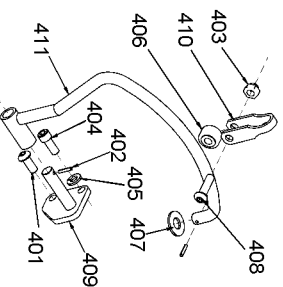

800

HARTCO CLINCHING TOOLS SERIES B PARTS LIST

MAIN VALVE ASSEMBLY
PART NO. HR-55047

PILOT VALVE ASSEMBLY
PART NO. HR-55328

FOLLOWER ASSEMBLY

SUSPENSION HANGER ASSEMBLY
PART NO. HR-55397

STANLEY

HARTCO

Stanley Fastening Systems

7707 Austin Avenue
Phone:(847)-967-1122

Skokie, Illinois 60077-2688
Fax:(847)-967-9808

Parts List for HR-65BSH Type 0

Item Number	Part Number	Description	Qty Required
3	HR-15000	BHCS 1/4-20 X 5/8	2
4	HR-15001	SHCS 1/4-20 X 3/4	4
5	HR-15004	PIN- DOWEL 1/8 X 7/8	2
6	HR-15005	PIN- ROLL 5/32 X 1	1
7	HR-15010	O-RING VITON 9/16 X	1
8	HR-15011	O-RING 1/4 X 3/8 X 1	1
9	HR-15014	O-RING 3/8 X 1/2 X 1	1
10	HR-15015	O-RING VITON 1 X 1 1	1
11	HR-15016	O-RING 2 7/8 X 3 X 1	1
12	HR-15017	O-RING 2 3/4 X 3 1/8	1
13	HR-15020	NUT- THIN JAM FLEXLO	1
14	HR-15023	NUT- FLEXLOC 1/4-20	2
15	HR-15028	SHCS 1/4-20 X 5/8	2
16	HR-15029	WASHER- LOCK 5/16 ID	1
17	HR-15031	WASHER- LOCK 1/4 ID	5
18	HR-15038	WASHER- FLAT 3/8 X 1	1
19	HR-15044	NUT- FLEXLOC 10-24	2
20	HR-15054	O-RING	1
21	HR-15061	BHCS 1/4-20 X 1/2	2
22	HR-15063	SHCS 1/4-20 X 1-1/4	1
23	HR-15235	SHSS 1/4 X 1 1/4	2
24	HR-55002	PIN - SIDE PLATE	2
25	HR-55008	LINK	2
26	HR-55009	PIN- DOWEL 5/16 X 1	1
27	HR-55012	TRIGGER COMPLETE	1
28	HR-55017	YOKE - PISTON ROD	1
29	HR-55018	PISTON PIN - ROLLER	1