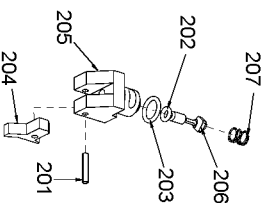

HARTCO CLINCHING TOOLS SERIES B PARTS LIST

MAIN VALVE ASSEMBLY
PART NO. HR-55047

PILOT VALVE ASSEMBLY
PART NO. HR-55328

FOLLOWER ASSEMBLY

SUSPENSION HANGER ASSEMBLY
PART NO. HR-55397

STANLEY

HARTCO

Stanley Fastening Systems

7707 Austin Avenue
Phone:(847)-967-1122

Skokie, Illinois 60077-2688
Fax:(847)-967-9808

800

Parts List for HR-55B Type 0

Item Number	Part Number	Description	Qty Required
3	HR-15000	BHCS 1/4-20 X 5/8	2
4	HR-15001	SHCS 1/4-20 X 3/4	4
5	HR-15004	PIN- DOWEL 1/8 X 7/8	2
6	HR-15005	PIN- ROLL 5/32 X 1	1
7	HR-15010	O-RING VITON 9/16 X	1
8	HR-15011	O-RING 1/4 X 3/8 X 1	1
9	HR-15014	O-RING 3/8 X 1/2 X 1	1
10	HR-15015	O-RING VITON 1 X 1 1	1
11	HR-15016	O-RING 2 7/8 X 3 X 1	1
12	HR-15017	O-RING 2 3/4 X 3 1/8	1
13	HR-15020	NUT- THIN JAM FLEXLO	1
14	HR-15023	NUT- FLEXLOC 1/4-20	2
15	HR-15028	SHCS 1/4-20 X 5/8	2
16	HR-15029	WASHER- LOCK 5/16 ID	1
17	HR-15031	WASHER- LOCK 1/4 ID	5
18	HR-15038	WASHER- FLAT 3/8 X 1	1
19	HR-15044	NUT- FLEXLOC 10-24	2
20	HR-15054	O-RING	1
21	HR-15061	BHCS 1/4-20 X 1/2	2
22	HR-15063	SHCS 1/4-20 X 1-1/4	1
23	HR-15235	SHSS 1/4 X 1 1/4	2
24	HR-55002	PIN - SIDE PLATE	2
25	HR-55008	LINK	2
26	HR-55009	PIN- DOWEL 5/16 X 1	1
27	HR-55012	TRIGGER COMPLETE	1
28	HR-55017	YOKE - PISTON ROD	1
29	HR-55018	PISTON PIN - ROLLER	1