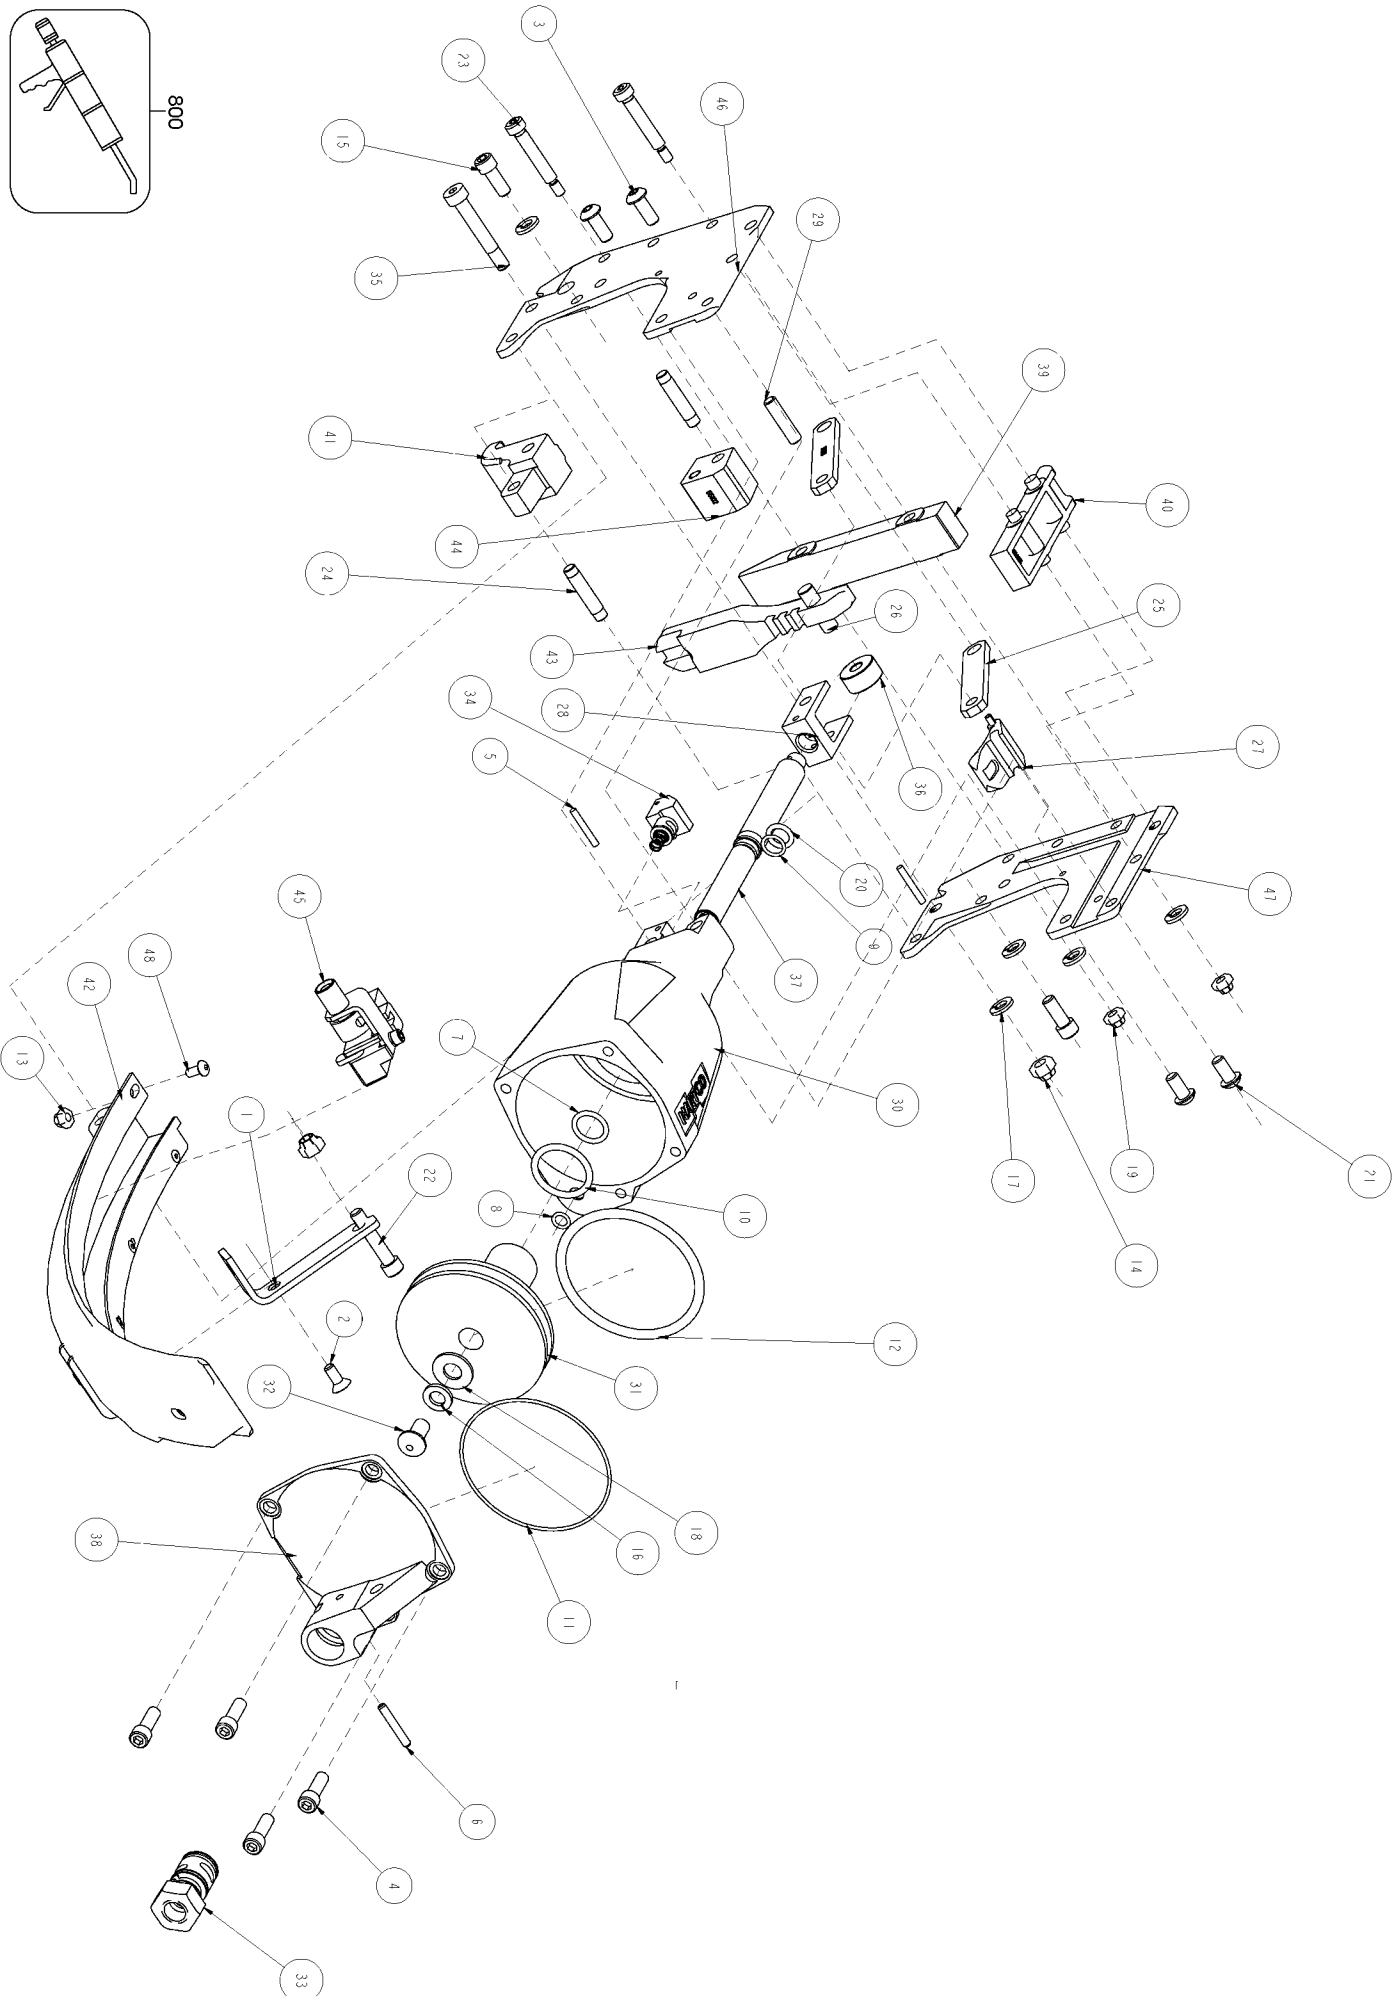

HARTCO CLINCHING TOOLS SERIES B PARTS LIST

MAIN VALVE ASSEMBLY
PART NO. HR-55047

PILOT VALVE ASSEMBLY
PART NO. HR-55328

FOLLOWER ASSEMBLY

SUSPENSION HANGER ASSEMBLY
PART NO. HR-55397

STANLEY

HARTCO

Stanley Fastening Systems

7707 Austin Avenue
Phone:(847)-967-1122

Skokie, Illinois 60077-2688
Fax:(847)-967-9808

800

Parts List for HR-55B Type 0

Item Number	Part Number	Description	Qty Required
3	HR-15000	BHCS 1/4-20 X 5/8	2
4	HR-15001	SHCS 1/4-20 X 3/4	4
5	HR-15004	PIN- DOWEL 1/8 X 7/8	2
6	HR-15005	PIN- ROLL 5/32 X 1	1
7	HR-15010	O-RING VITON 9/16 X	1
8	HR-15011	O-RING 1/4 X 3/8 X 1	1
9	HR-15014	O-RING 3/8 X 1/2 X 1	1
10	HR-15015	O-RING VITON 1 X 1 1	1
11	HR-15016	O-RING 2 7/8 X 3 X 1	1
12	HR-15017	O-RING 2 3/4 X 3 1/8	1
13	HR-15020	NUT- THIN JAM FLEXLO	1
14	HR-15023	NUT- FLEXLOC 1/4-20	2
15	HR-15028	SHCS 1/4-20 X 5/8	2
16	HR-15029	WASHER- LOCK 5/16 ID	1
17	HR-15031	WASHER- LOCK 1/4 ID	5
18	HR-15038	WASHER- FLAT 3/8 X 1	1
19	HR-15044	NUT- FLEXLOC 10-24	2
20	HR-15054	O-RING	1
21	HR-15061	BHCS 1/4-20 X 1/2	2
22	HR-15063	SHCS 1/4-20 X 1-1/4	1
23	HR-15235	SHSS 1/4 X 1 1/4	2
24	HR-55002	PIN - SIDE PLATE	2
25	HR-55008	LINK	2
26	HR-55009	PIN- DOWEL 5/16 X 1	1
27	HR-55012	TRIGGER COMPLETE	1
28	HR-55017	YOKE - PISTON ROD	1
29	HR-55018	PISTON PIN - ROLLER	1