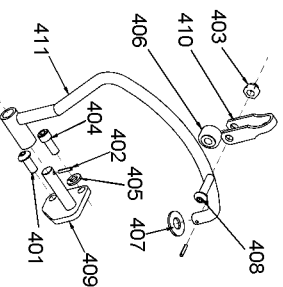

HARTCO CLINCHING TOOLS SERIES B PARTS LIST

MAIN VALVE ASSEMBLY
PART NO. HR-55047

PILOT VALVE ASSEMBLY
PART NO. HR-55328

FOLLOWER ASSEMBLY

SUSPENSION HANGER ASSEMBLY
PART NO. HR-55397

STANLEY

HARTCO

Stanley Fastening Systems

7707 Austin Avenue
Phone:(847)-967-1122

Skokie, Illinois 60077-2688
Fax:(847)-967-9808

800

Parts List for HR-55B Type 0

Item Number	Part Number	Description	Qty Required
3	HR-15000	BHCS 1/4-20 X 5/8	2
4	HR-15001	SHCS 1/4-20 X 3/4	4
5	HR-15004	PIN- DOWEL 1/8 X 7/8	2
6	HR-15005	PIN- ROLL 5/32 X 1	1
7	HR-15010	O-RING VITON 9/16 X	1
8	HR-15011	O-RING 1/4 X 3/8 X 1	1
9	HR-15014	O-RING 3/8 X 1/2 X 1	1
10	HR-15015	O-RING VITON 1 X 1 1	1
11	HR-15016	O-RING 2 7/8 X 3 X 1	1
12	HR-15017	O-RING 2 3/4 X 3 1/8	1
13	HR-15020	NUT- THIN JAM FLEXLO	1
14	HR-15023	NUT- FLEXLOC 1/4-20	2
15	HR-15028	SHCS 1/4-20 X 5/8	2
16	HR-15029	WASHER- LOCK 5/16 ID	1
17	HR-15031	WASHER- LOCK 1/4 ID	5
18	HR-15038	WASHER- FLAT 3/8 X 1	1
19	HR-15044	NUT- FLEXLOC 10-24	2
20	HR-15054	O-RING	1
21	HR-15061	BHCS 1/4-20 X 1/2	2
22	HR-15063	SHCS 1/4-20 X 1-1/4	1
23	HR-15235	SHSS 1/4 X 1 1/4	2
24	HR-55002	PIN - SIDE PLATE	2
25	HR-55008	LINK	2
26	HR-55009	PIN- DOWEL 5/16 X 1	1
27	HR-55012	TRIGGER COMPLETE	1
28	HR-55017	YOKE - PISTON ROD	1
29	HR-55018	PISTON PIN - ROLLER	1

Parts List for HR-55B Type 0

Item Number	Part Number	Description	Qty Required
303	HR-15032	WASHER- LOCK #8	1
304	HR-55032	FOLLOWER LATCH CL	1
305	HR-55038	LATCH SPRING CL	1
306	HR-55039	FOLLOWER BRKT. ASSEM	1
307	HR-55040	NEGATOR SPRING CL	1
401	HR-15000	BHCS 1/4-20 X 5/8	1
402	HR-15002	PIN- ROLL 3/32 x 1/2	2
403	HR-15023	NUT- FLEXLOC 1/4-20	1
404	HR-15028	SHCS 1/4-20 X 5/8	1
405	HR-15031	WASHER- LOCK 1/4 ID	1
406	HR-15037	ROLLER BEARING	1
407	HR-15038	WASHER- FLAT 3/8 X 1	1
408	HR-15316	BHCS 1/4-20 X 1	1
409	HR-55053	HANGER SUPPORT	1
410	HR-55095	HANGER YOKE	2
411	HR-55096	SUSPENSION HANGER CL	1
800	100653	LUBE (2CC)	1
800	100679	LUBE (1LB.CAN)	1