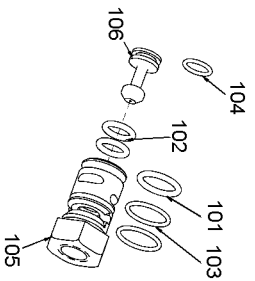

HARTCO CLINCHING TOOLS SERIES B PARTS LIST

MAIN VALVE ASSEMBLY
PART NO. HR-55047

PILOT VALVE ASSEMBLY
PART NO. HR-55328

FOLLOWER ASSEMBLY

SUSPENSION HANGER ASSEMBLY
PART NO. HR-55397

STANLEY

HARTCO

Stanley Fastening Systems

7707 Austin Avenue
Phone:(847)-967-1122

Skokie, Illinois 60077-2688
Fax:(847)-967-9808

800

Parts List for HR-55B Type 0

Item Number	Part Number	Description	Qty Required
3	HR-15000	BHCS 1/4-20 X 5/8	2
4	HR-15001	SHCS 1/4-20 X 3/4	4
5	HR-15004	PIN- DOWEL 1/8 X 7/8	2
6	HR-15005	PIN- ROLL 5/32 X 1	1
7	HR-15010	O-RING VITON 9/16 X	1
8	HR-15011	O-RING 1/4 X 3/8 X 1	1
9	HR-15014	O-RING 3/8 X 1/2 X 1	1
10	HR-15015	O-RING VITON 1 X 1 1	1
11	HR-15016	O-RING 2 7/8 X 3 X 1	1
12	HR-15017	O-RING 2 3/4 X 3 1/8	1
13	HR-15020	NUT- THIN JAM FLEXLO	1
14	HR-15023	NUT- FLEXLOC 1/4-20	2
15	HR-15028	SHCS 1/4-20 X 5/8	2
16	HR-15029	WASHER- LOCK 5/16 ID	1
17	HR-15031	WASHER- LOCK 1/4 ID	5
18	HR-15038	WASHER- FLAT 3/8 X 1	1
19	HR-15044	NUT- FLEXLOC 10-24	2
20	HR-15054	O-RING	1
21	HR-15061	BHCS 1/4-20 X 1/2	2
22	HR-15063	SHCS 1/4-20 X 1-1/4	1
23	HR-15235	SHSS 1/4 X 1 1/4	2
24	HR-55002	PIN - SIDE PLATE	2
25	HR-55008	LINK	2
26	HR-55009	PIN- DOWEL 5/16 X 1	1
27	HR-55012	TRIGGER COMPLETE	1
28	HR-55017	YOKE - PISTON ROD	1
29	HR-55018	PISTON PIN - ROLLER	1