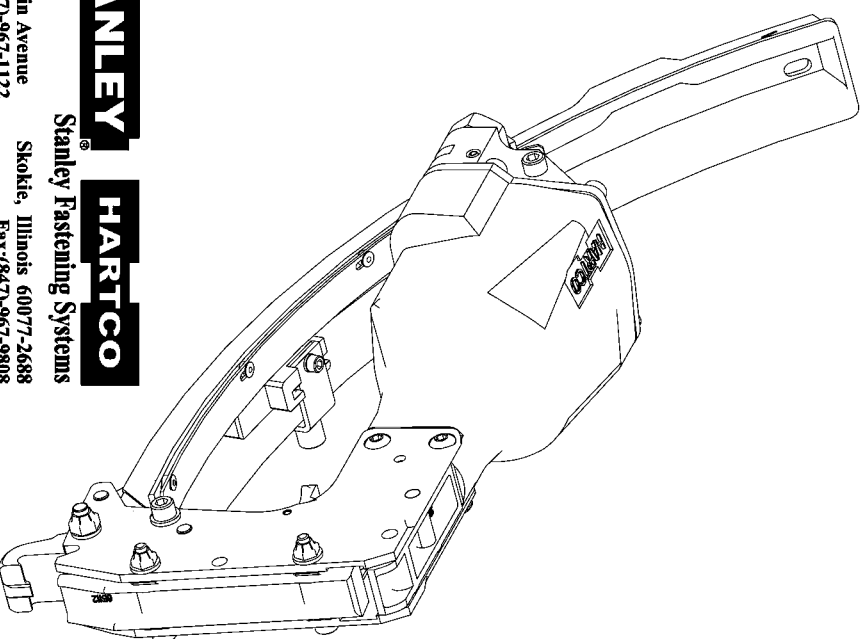

HARTCO CLINCHING TOOLS SERIES B PARTS LIST

MAIN VALVE ASSEMBLY
PART NO. HR-55047

PILOT VALVE ASSEMBLY
PART NO. HR-55328

FOLLOWER ASSEMBLY

SUSPENSION HANGER ASSEMBLY
PART NO. HR-55397

STANLEY

HARTCO

Stanley Fastening Systems

7707 Austin Avenue
Phone:(847)-967-1122

Skokie, Illinois 60077-2688
Fax:(847)-967-9808

800

Parts List for HR-55B Type 0

Item Number	Part Number	Description	Qty Required
3	HR-15000	BHCS 1/4-20 X 5/8	2
4	HR-15001	SHCS 1/4-20 X 3/4	4
5	HR-15004	PIN- DOWEL 1/8 X 7/8	2
6	HR-15005	PIN- ROLL 5/32 X 1	1
7	HR-15010	O-RING VITON 9/16 X	1
8	HR-15011	O-RING 1/4 X 3/8 X 1	1
9	HR-15014	O-RING 3/8 X 1/2 X 1	1
10	HR-15015	O-RING VITON 1 X 1 1	1
11	HR-15016	O-RING 2 7/8 X 3 X 1	1
12	HR-15017	O-RING 2 3/4 X 3 1/8	1
13	HR-15020	NUT- THIN JAM FLEXLO	1
14	HR-15023	NUT- FLEXLOC 1/4-20	2
15	HR-15028	SHCS 1/4-20 X 5/8	2
16	HR-15029	WASHER- LOCK 5/16 ID	1
17	HR-15031	WASHER- LOCK 1/4 ID	5
18	HR-15038	WASHER- FLAT 3/8 X 1	1
19	HR-15044	NUT- FLEXLOC 10-24	2
20	HR-15054	O-RING	1
21	HR-15061	BHCS 1/4-20 X 1/2	2
22	HR-15063	SHCS 1/4-20 X 1-1/4	1
23	HR-15235	SHSS 1/4 X 1 1/4	2
24	HR-55002	PIN - SIDE PLATE	2
25	HR-55008	LINK	2
26	HR-55009	PIN- DOWEL 5/16 X 1	1
27	HR-55012	TRIGGER COMPLETE	1
28	HR-55017	YOKE - PISTON ROD	1
29	HR-55018	PISTON PIN - ROLLER	1