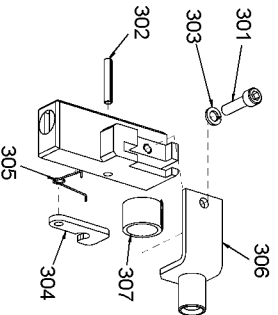

HARTCO CLINCHING TOOLS SERIES B PARTS LIST

MAIN VALVE ASSEMBLY
PART NO. HR-55047

PILOT VALVE ASSEMBLY
PART NO. HR-55328

FOLLOWER ASSEMBLY

SUSPENSION HANGER ASSEMBLY
PART NO. HR-55397

STANLEY

HARTCO

Stanley Fastening Systems

7707 Austin Avenue
Phone:(847)-967-1122

Skokie, Illinois 60077-2688
Fax:(847)-967-9808

800

Parts List for HR-55B Type 0

Item Number	Part Number	Description	Qty Required
3	HR-15000	BHCS 1/4-20 X 5/8	2
4	HR-15001	SHCS 1/4-20 X 3/4	4
5	HR-15004	PIN- DOWEL 1/8 X 7/8	2
6	HR-15005	PIN- ROLL 5/32 X 1	1
7	HR-15010	O-RING VITON 9/16 X	1
8	HR-15011	O-RING 1/4 X 3/8 X 1	1
9	HR-15014	O-RING 3/8 X 1/2 X 1	1
10	HR-15015	O-RING VITON 1 X 1 1	1
11	HR-15016	O-RING 2 7/8 X 3 X 1	1
12	HR-15017	O-RING 2 3/4 X 3 1/8	1
13	HR-15020	NUT- THIN JAM FLEXLO	1
14	HR-15023	NUT- FLEXLOC 1/4-20	2
15	HR-15028	SHCS 1/4-20 X 5/8	2
16	HR-15029	WASHER- LOCK 5/16 ID	1
17	HR-15031	WASHER- LOCK 1/4 ID	5
18	HR-15038	WASHER- FLAT 3/8 X 1	1
19	HR-15044	NUT- FLEXLOC 10-24	2
20	HR-15054	O-RING	1
21	HR-15061	BHCS 1/4-20 X 1/2	2
22	HR-15063	SHCS 1/4-20 X 1-1/4	1
23	HR-15235	SHSS 1/4 X 1 1/4	2
24	HR-55002	PIN - SIDE PLATE	2
25	HR-55008	LINK	2
26	HR-55009	PIN- DOWEL 5/16 X 1	1
27	HR-55012	TRIGGER COMPLETE	1
28	HR-55017	YOKE - PISTON ROD	1
29	HR-55018	PISTON PIN - ROLLER	1