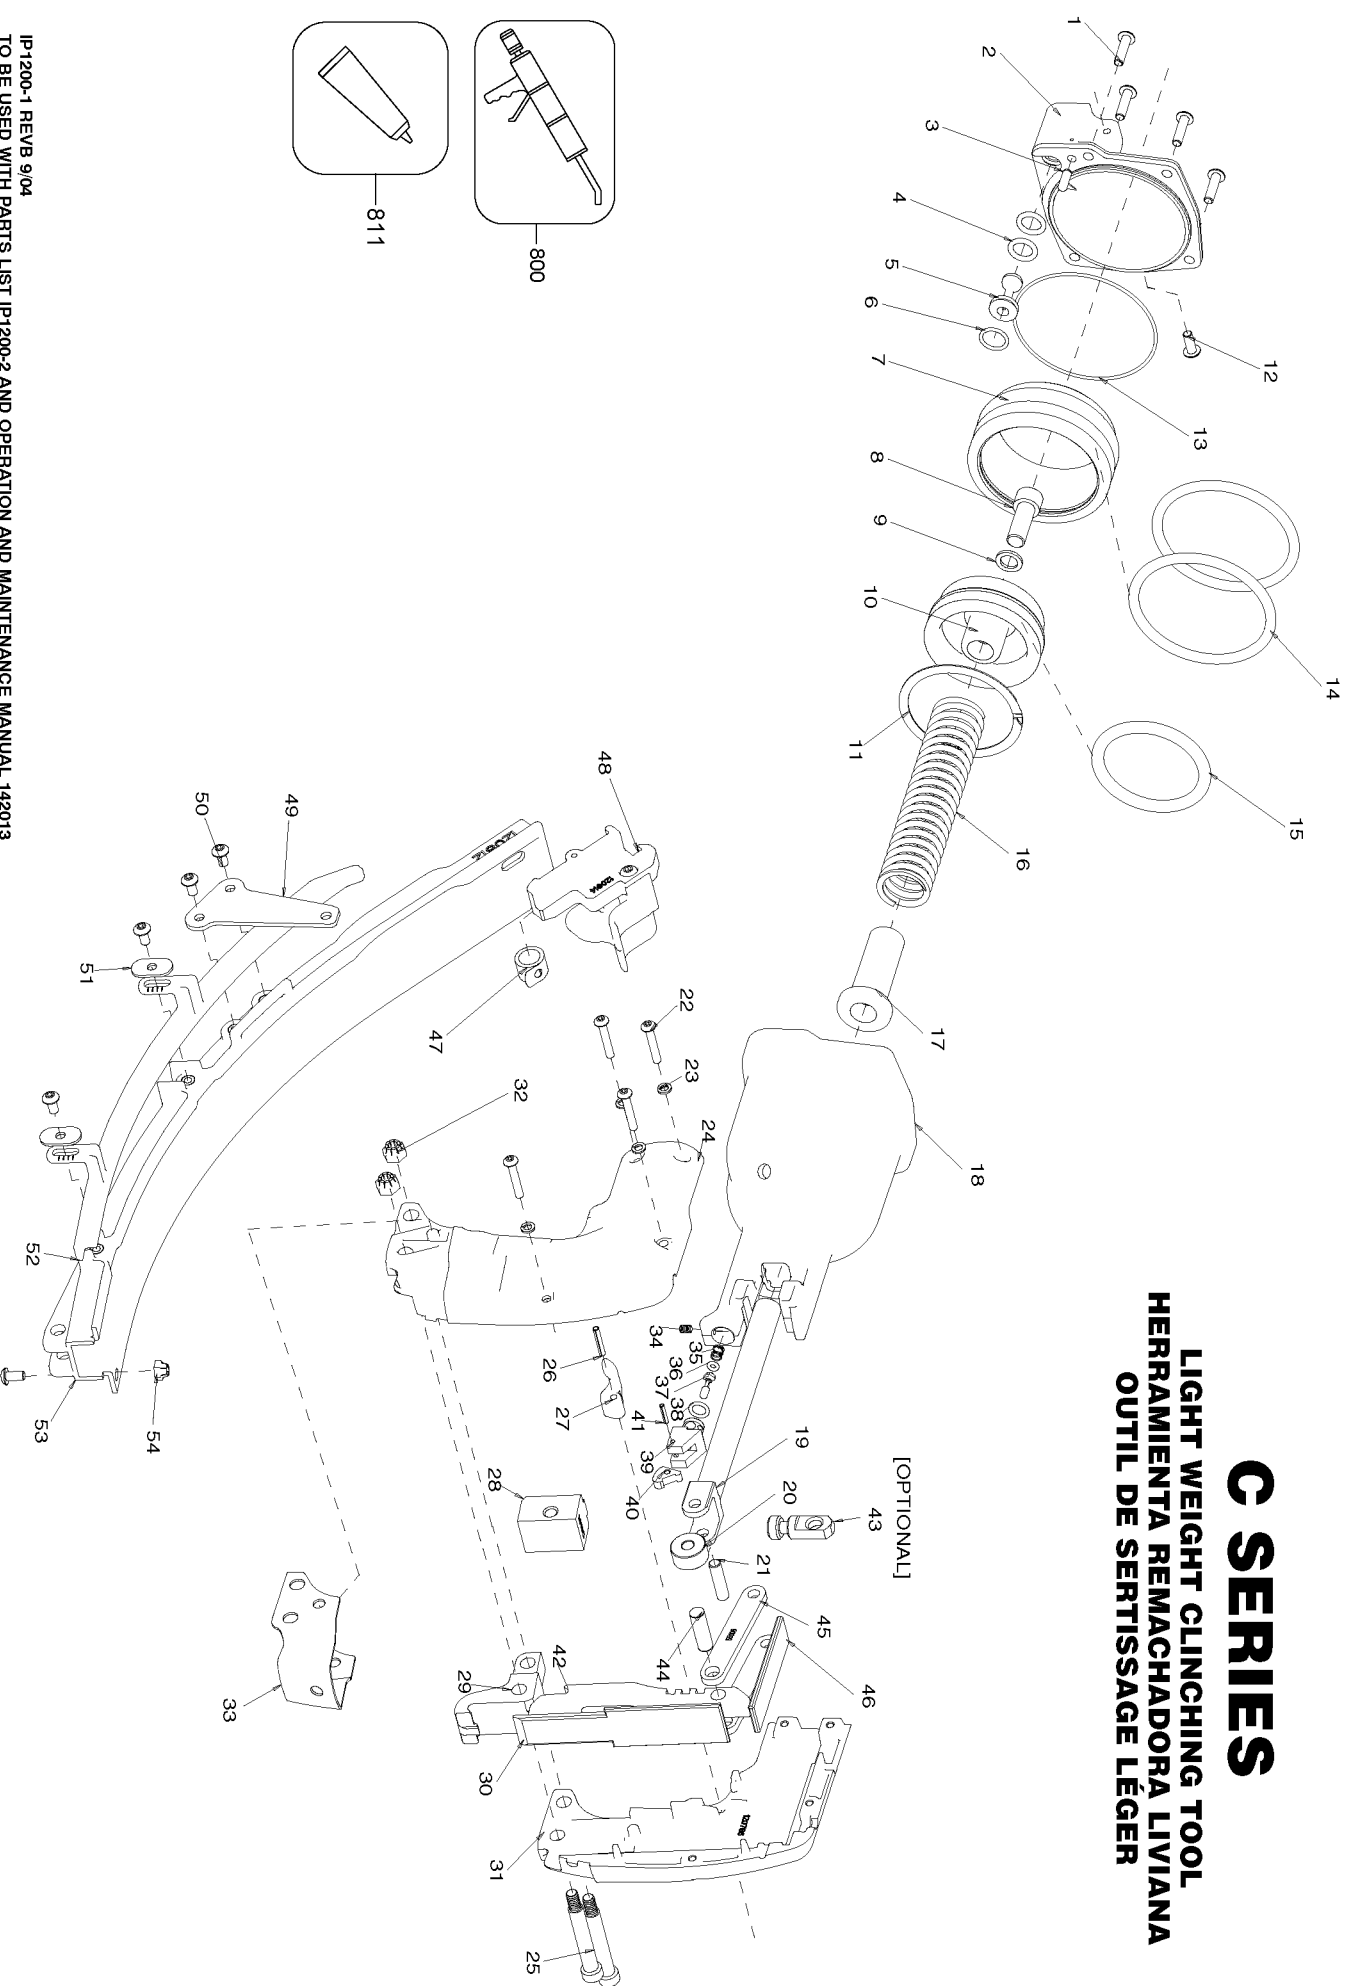

C SERIES

LIGHT WEIGHT CLINCHING TOOL
 HERRAMIENTA REMACHADORA LIVIANA
 OUTIL DE SERTISSAGE LÉGER

Parts List for HR-45TN Type 0

Item Number	Part Number	Description	Qty Required
1	000000-00	No Longer Available	1
2	120823	CAP AS MACHINE	1
3	SC01	ROLLER PIN	1
4	134470	O-RING- VITON-111	1
5	120820	PISTON- VALVE	1
6	134469	O-RING- BUNA-N-014	1
7	136059	PISTON- FLOATING	1
8	HR-15253	SHCS 3/8-16 X 1 W/ P	1
9	141910	SHIM- 3/8ID X 1/16 T	1
10	141763	PISTON	1
11	134507-S	RING- PETAINER 2.5 O	1
12	HR-16064	BHCS 10-24 X 1/2	1
13	HR-15017	O-RING 2 3/4 X 3 1/8	1
14	HR-15016	O-RING 2 7/8 X 3 X 1	1
15	851539	O-RING-2.039X.253	1
16	120819	SPRING- PISTON	1
17	120831	GUIDE- PISTON ROD	1
18	120815	HOUSING AS MACHINE	1
19	140334	ROD- PISTON	1
20	HR-55103	ROLLER	1
21	HR-55018	PISTON PIN - ROLLER	1
22	HR-15032	WASHER- LOCK #8	1
23	141907	BHCS- #8-32 X 1 LG	1
24	120785	SIDE PLATE 1	1
25	HR-15143	SHSS 5/16 X 1 3/4	1
26	SC05	PIN- ROLL	1
27	141648	TRIGGER- STRAIGHTEN	1

Parts List for HR-45TN Type 0

Item Number	Part Number	Description	Qty Required
30	120788	PLATE- FRONT WEAR	1
31	120786	SIDE PLATE 2	1
32	141935	NUT- HEAVY THICK NYL	1
33	141762	GUARD (SHROUD)	1
34	142012	SET SCREW- OVAL POIN	1
35	HR-55016	SPRING CL-CC	1
36	HR-15008	O-RING 1/8 X 1/4 X 1	1
37	HR-55018	PISTON PIN - ROLLER	1
38	HR-15009	O-RING 5/16 X 7/16 X	1
39	HR-55014	PILOT VALVE BODY CL-	1
40	132410	LEVEL- VALVE	1
41	HR-15002	PIN- ROLL 3/32 x 1/2	1
43	134521	HANGER- CL TOOL	1
44	HR-55009	PIN- DOWEL 5/16 X 1	1
45	HR-55008	LINK	1
46	120787	PLATE- TOP WEAR	1
47	134482	NEGATOR SPRING CL	1
49	120810	BRACKET- MAGAZINE	1
50	TL770106	BHCS #10-32 X 3/8 W/	1
51	134712	WASHER- RECTANGLE	1
52	120813	COVER- MAGAZINE	1
54	HR-15049	NUT- FLEXLOC 10-32	1
800	100679	LUBE (1LB.CAN)	1
800	100653	LUBE (2CC)	1