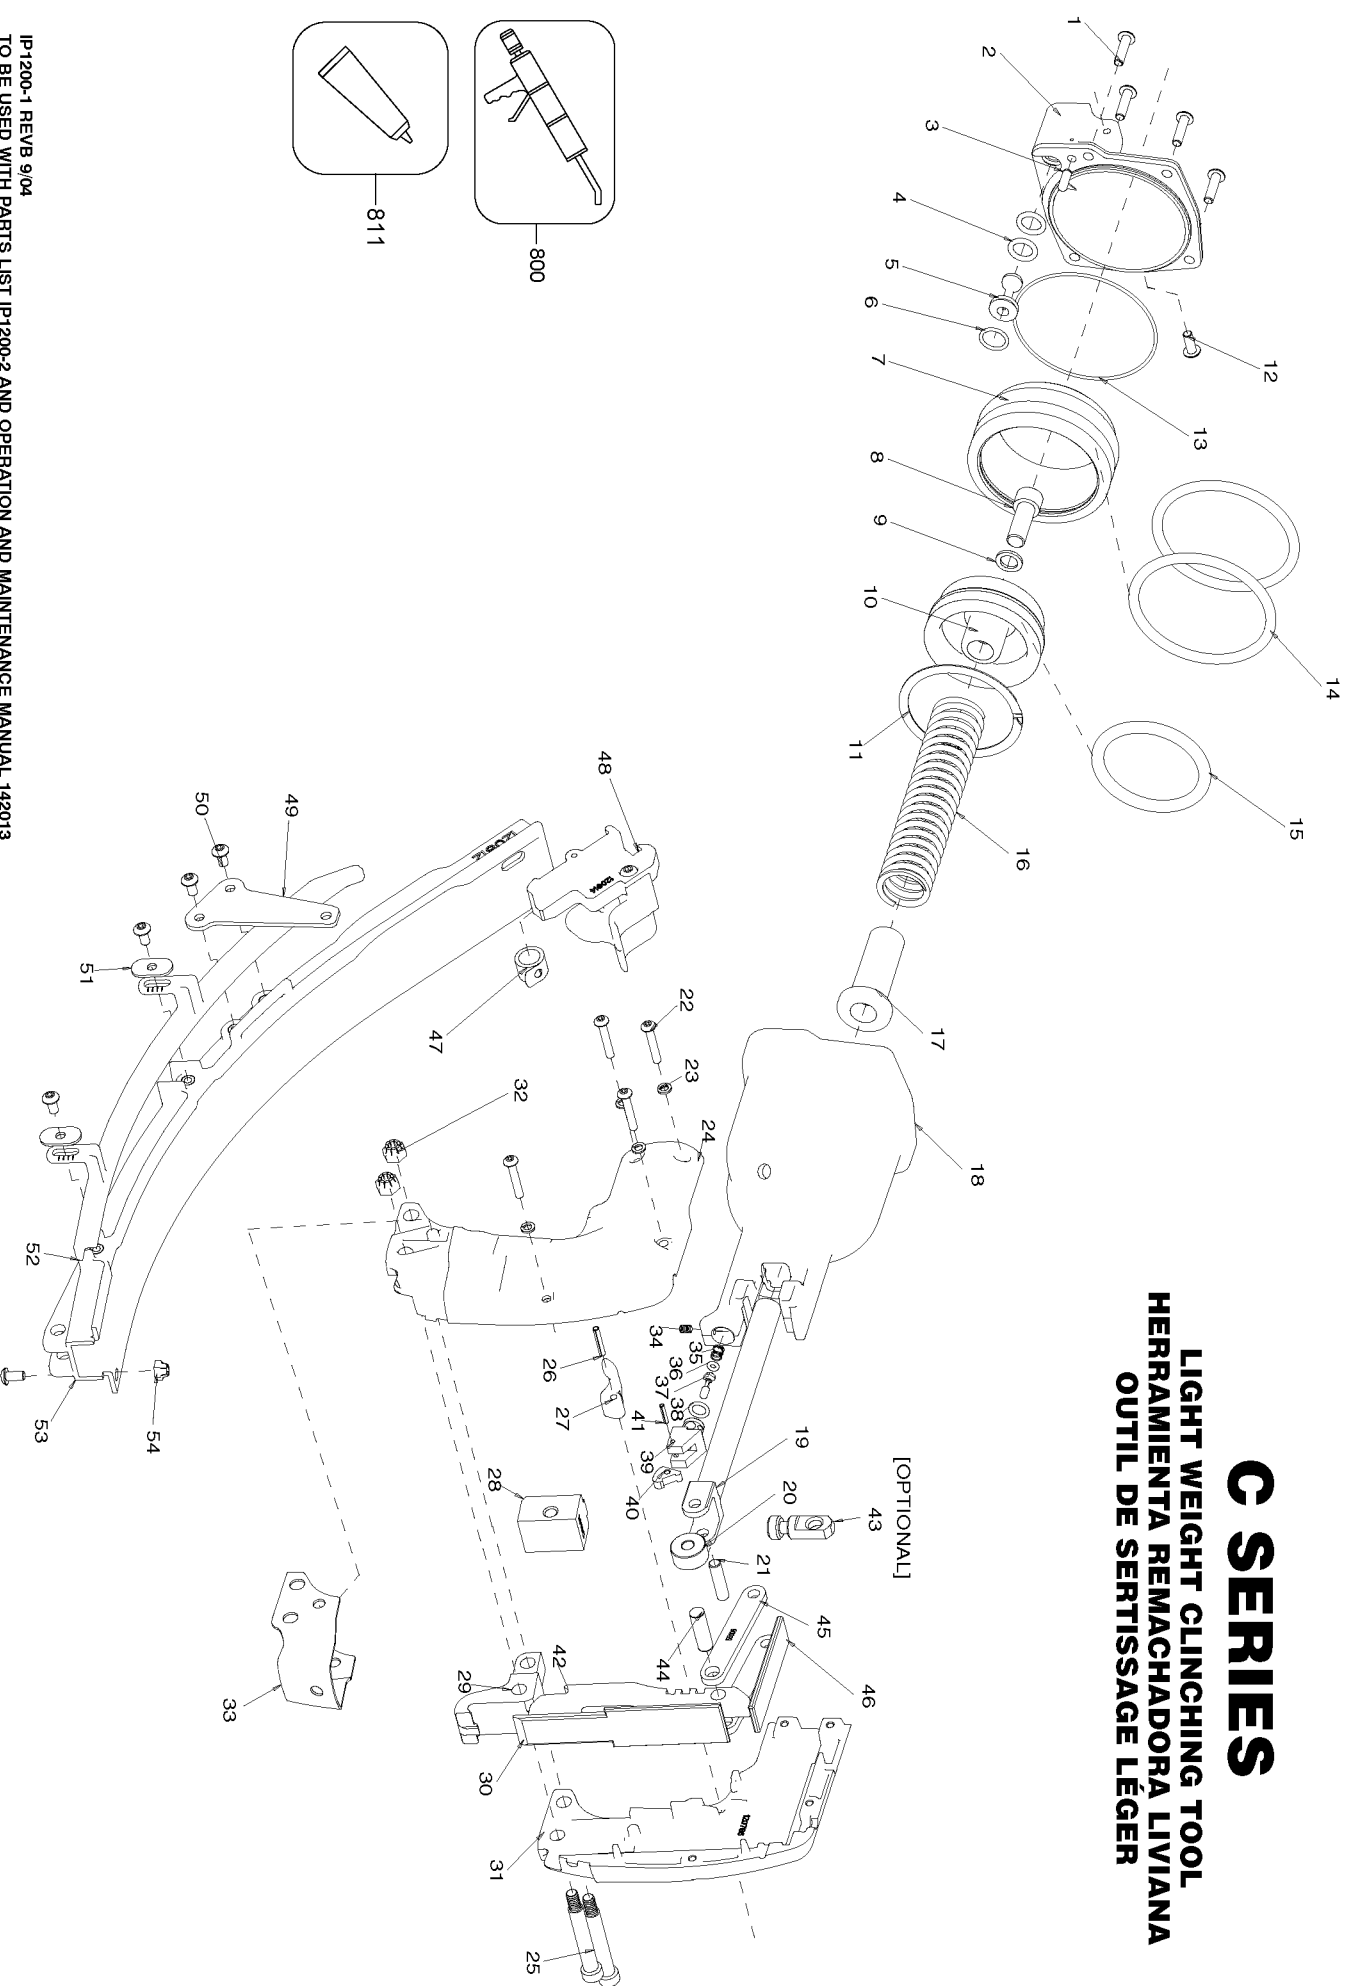

C SERIES

LIGHT WEIGHT CLINCHING TOOL
 HERRAMIENTA REMACHADORA LIVIANA
 OUTIL DE SERTISSAGE LÉGER

Parts List for HR-45C-160 Type 0

Item Number	Part Number	Description	Qty Required
1	000000-00	No Longer Available	1
2	120823	CAP AS MACHINE	1
3	SC01	ROLLER PIN	1
4	134470	O-RING- VITON-111	1
5	120820	PISTON- VALVE	1
6	134469	O-RING- BUNA-N-014	1
7	136059	PISTON- FLOATING	1
8	HR-15253	SHCS 3/8-16 X 1 W/ P	1
9	141910	SHIM- 3/8ID X 1/16 T	1
10	141763	PISTON	1
11	134507-S	RING- PETAINER 2.5 O	1
12	HR-16064	BHCS 10-24 X 1/2	1
13	HR-15017	O-RING 2 3/4 X 3 1/8	1
14	HR-15016	O-RING 2 7/8 X 3 X 1	1
15	851539	O-RING-2.039X.253	1
16	120819	SPRING- PISTON	1
17	120831	GUIDE- PISTON ROD	1
18	120815	HOUSING AS MACHINE	1
19	140334	ROD- PISTON	1
20	HR-55103	ROLLER	1
21	HR-55018	PISTON PIN - ROLLER	1
22	141907	BHCS- #8-32 X 1 LG	1
23	HR-15032	WASHER- LOCK #8	1
24	120785	SIDE PLATE 1	1
25	HR-15143	SHSS 5/16 X 1 3/4	1
26	SC05	PIN- ROLL	1
27	141648	TRIGGER- STRAIGHTEN	1

Parts List for HR-45C-160 Type 0

Item Number	Part Number	Description	Qty Required
30	120788	PLATE- FRONT WEAR	1
31	120786	SIDE PLATE 2	1
32	141935	NUT- HEAVY THICK NYL	1
33	141762	GUARD (SHROUD)	1
34	142012	SET SCREW- OVAL POIN	1
35	HR-55016	SPRING CL-CC	1
36	HR-15008	O-RING 1/8 X 1/4 X 1	1
37	HR-55018	PISTON PIN - ROLLER	1
38	HR-15009	O-RING 5/16 X 7/16 X	1
39	HR-55014	PILOT VALVE BODY CL-	1
40	132410	LEVEL- VALVE	1
41	HR-15002	PIN- ROLL 3/32 x 1/2	1
43	134521	HANGER- CL TOOL	1
44	HR-55009	PIN- DOWEL 5/16 X 1	1
45	HR-55008	LINK	1
46	120787	PLATE- TOP WEAR	1
47	134482	NEGATOR SPRING CL	1
49	120810	BRACKET- MAGAZINE	1
50	TL770106	BHCS #10-32 X 3/8 W/	1
51	134712	WASHER- RECTANGLE	1
52	120813	COVER- MAGAZINE	1
54	HR-15049	NUT- FLEXLOC 10-32	1
800	100653	LUBE (2CC)	1
800	100679	LUBE (1LB.CAN)	1